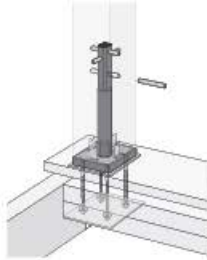

FITS 3-1/2" POSTS

TSPA35

FOR USE WITH GUARD RAILS, FENCES, GATES, SHADE SAIL POSTS ON CONCRETE OR WOOD SURFACES.