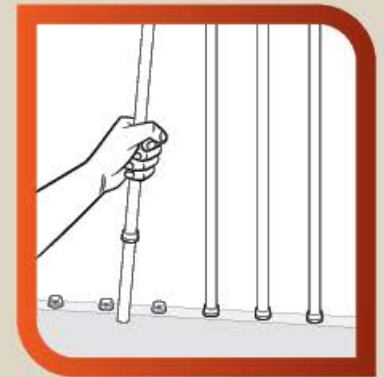

Irresistible!

Accessories

'Post & Rail'
Display
PDPC4402

Aluminum Post Cap PCALBL35

Go ahead... Let your customers try the working Snap 'n Lock® Baluster!

Caster Wheels

Top dealers sell even more with *Clip Strips!*