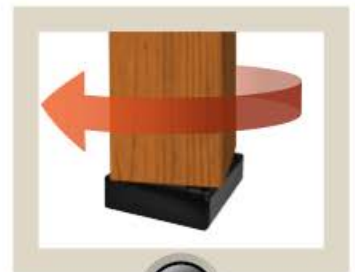

Structural Wood Post Anchor

Drill

1

Tap

2

Turn

3

RATED FOR
550[*]
LBS. MINIMUM

42"
FREE STANDING POST
ON CONCRETE

*Based on a three sample test by Intertek (AC 273)