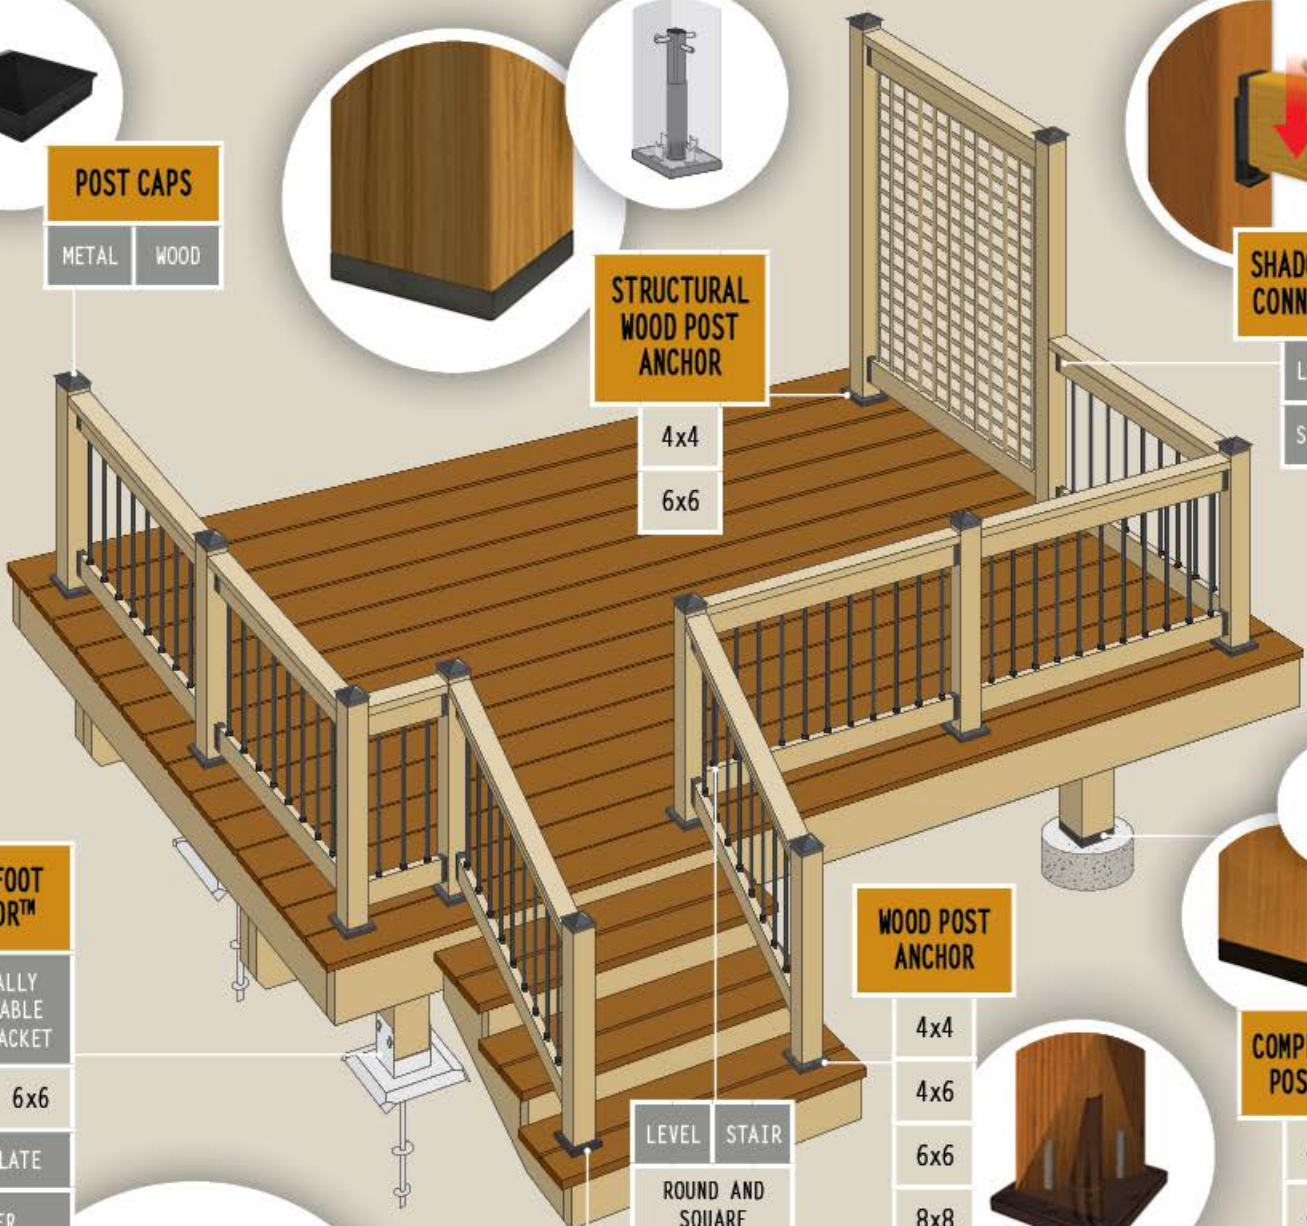

POST CAPS

METAL	WOOD
-------	------

STRUCTURAL WOOD POST ANCHOR

4x4
6x6

SHADOW RAIL CONNECTOR™

LEVEL
STAIR

DECK FOOT ANCHOR™

LATERALLY ADJUSTABLE POST BRACKET

4x4	6x6
-----	-----

DECK PLATE

AUGER

24"	36"
-----	-----

WOOD POST ANCHOR

4x4
4x6
6x6
8x8

COMPRESSION POST BASE

4x4
4x6
6x6