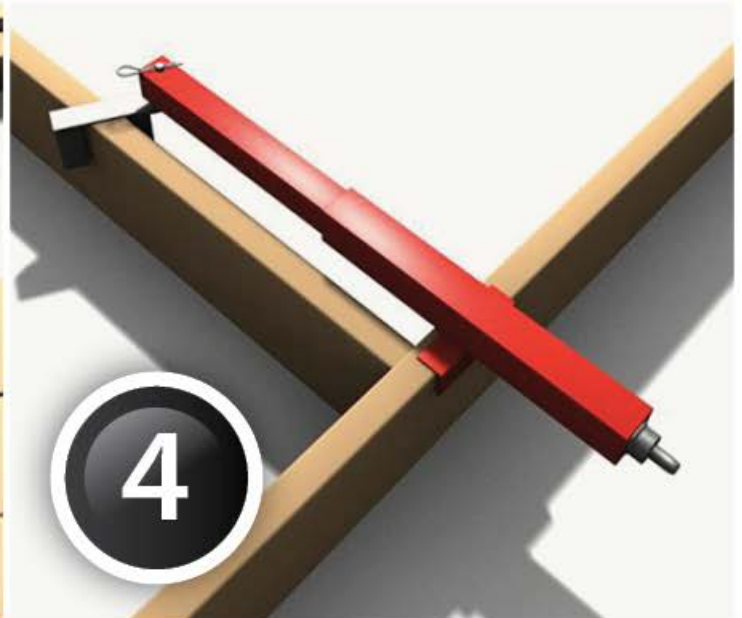

12
MM

24
MM

HIGH QUALITY DEEP IMPACT SOCKETS
DESIGNED TO PERFECTLY FIT THE DECK
FOOT ANCHOR™ DRIVE HEAD AND MAKE
INSTALLATION A BREEZE.

SEE ACCESSORIES.

Accessories

Important tools to help you *get the job done right.*

		FOR USE WITH THE DECK FOOT ANCHOR.	
IMPACT SOCKET		12 MM	TIDS12
		24 MM	TIDS24

Deck Devil Board Straightener™

STRAIGHTEN TOUGH BOARDS WITHOUT GRIPPING JOISTS.

PULL JOIST CROWN AND BEAMS TOGETHER.

CLAMP AGAINST CURVED SURFACES.

PUSH OR **PULL** WITH JOIST ADAPTER.

Straightens out the toughest deck boards fast and easy with beautiful results.

DECK DEVIL BOARD STRAIGHTENER™	DKDVL-3
	 DRILL REQUIRED.

"Love this Tool! Worked well when installing lpe hardwood decking. Made installation a breeze. No more prying, wedging, etc. I wish I had this tool about 20 years ago."