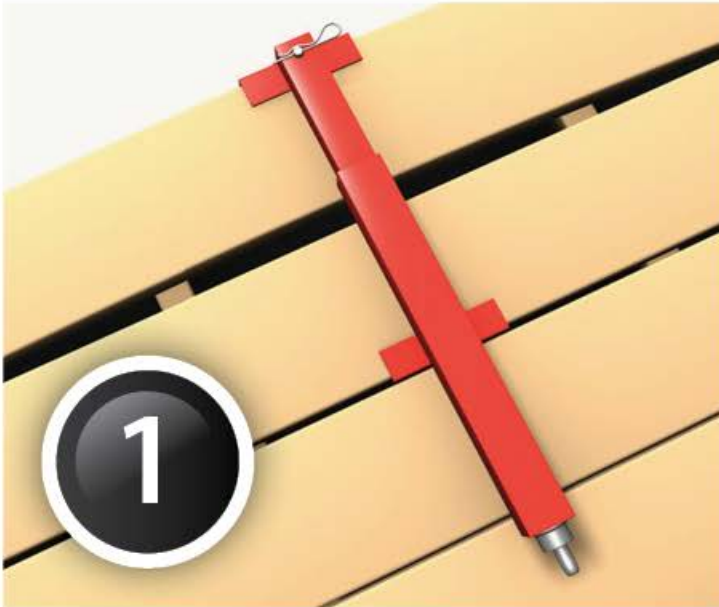

Deck Devil Board Straightener™

STRAIGHTEN TOUGH BOARDS WITHOUT GRIPPING JOISTS.