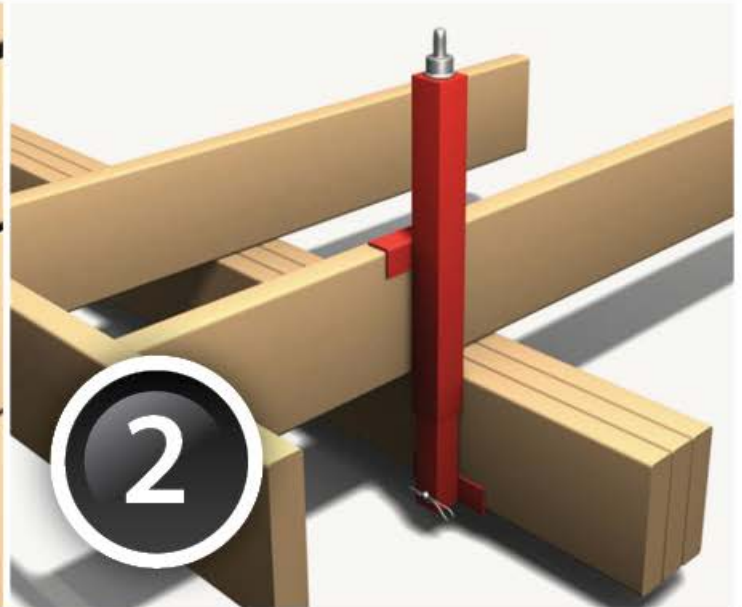

PULL JOIST CROWN AND BEAMS TOGETHER.