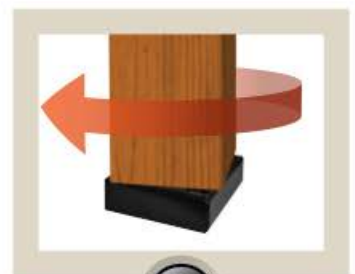

1-1/4" x 18"
AUGER

1/2"
TWIST BIT

Compression Post Base

Drill

1

Tap

2

Turn