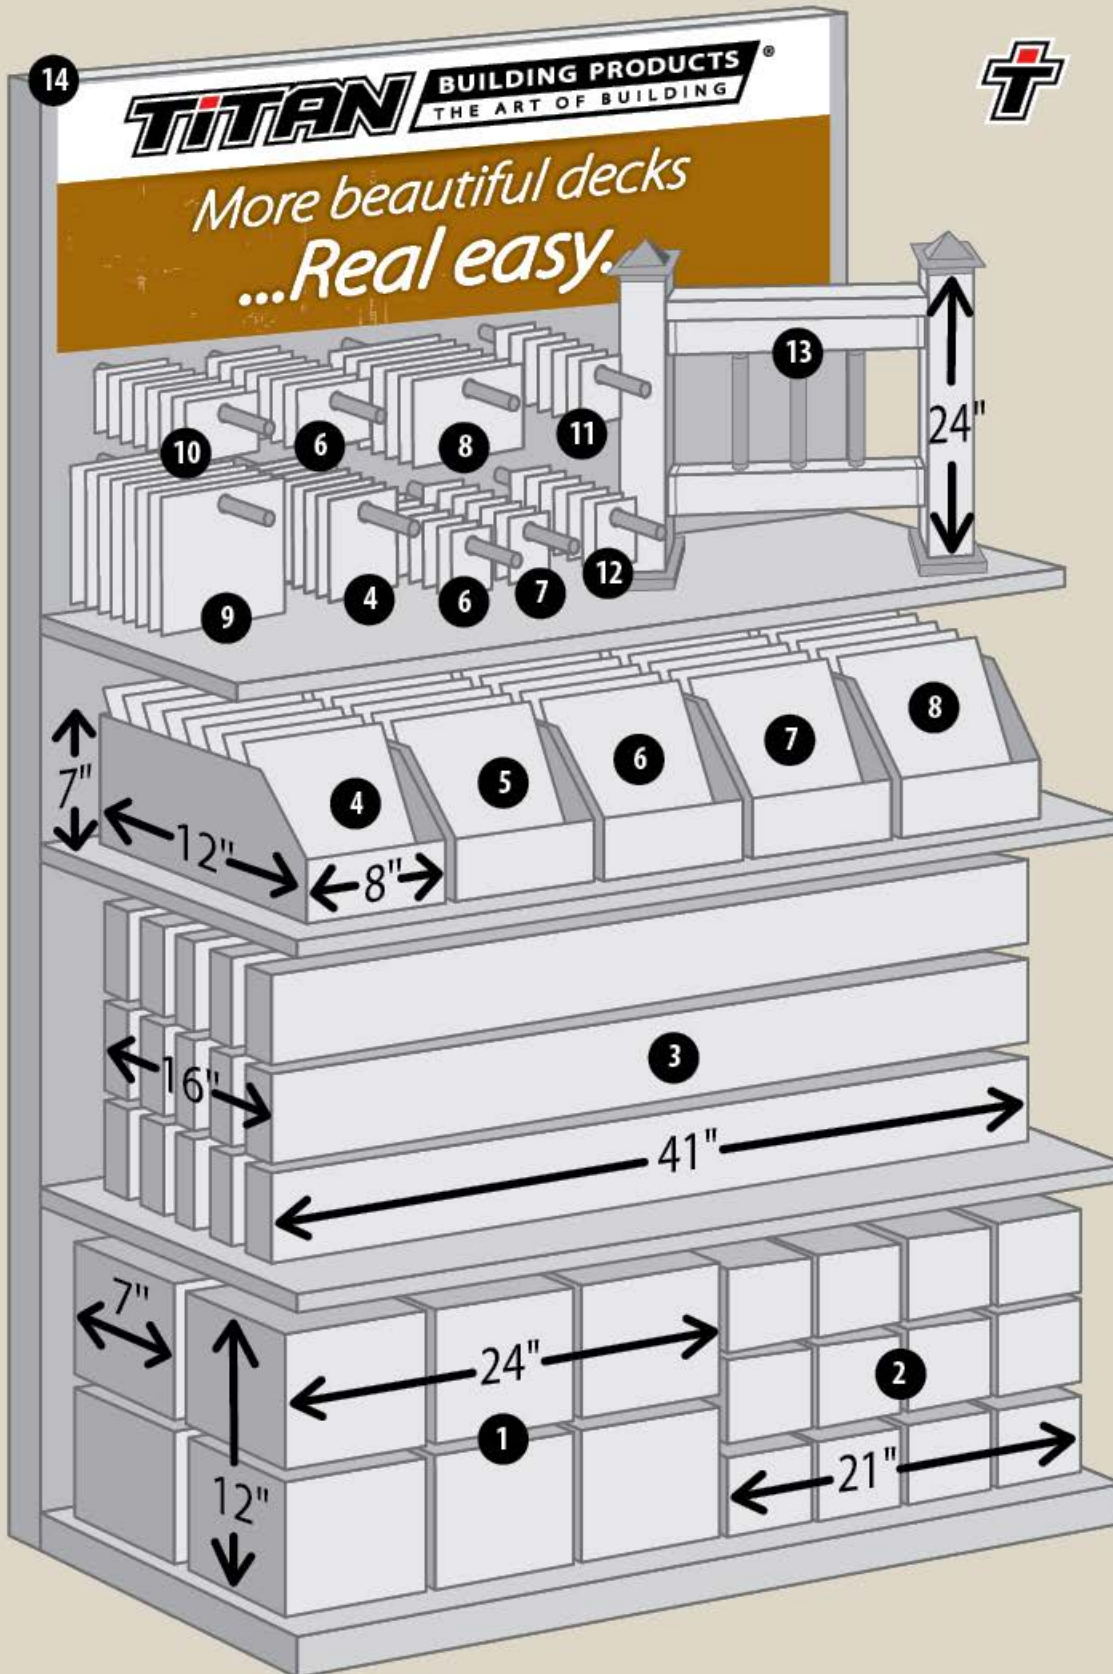

Merchandising Planogram

1. 6x6 Post Anchor Kit
2. 4x4 Post Anchor Kit
3. Snap 'n Lock Baluster Kit™
4. 6x6 Post Skirt
5. 4x4 Post Skirt
6. Shadow Rail Connector™ Level
7. Shadow Rail Connector™ Stair
8. Snap 'n Lock Stair Adapter
9. 6x6 Post Cap
10. 4x4 Post Cap
11. Hole Saw Kit Size 1
12. Hole Saw Kit Size 2
13. Snap 'n Lock Rail Display
14. Product Branding Signage