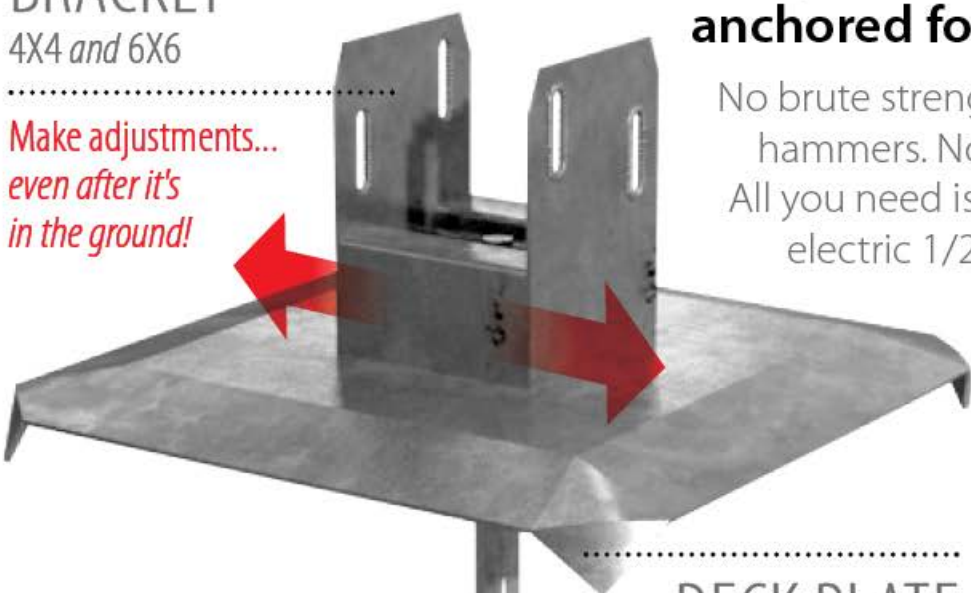

FITS 5-1/2" POSTS

TICP66

INSTALLATION REQUIRES

1-1/4" x 6"
 AUGER

3/8"
 TWIST BIT

**BEST
Seller**

Deck Foot Anchor™

HOT ZINC / GALVANIZED

The *no-digging, no-cement, no-sweat solution* for supporting free standing structures.

BRACKET

4X4 and 6X6

Make adjustments...
even after it's
in the ground!

DECK PLATE

Fits both
4x4 and 6x6

AUGER

Available lengths
24" and 36"