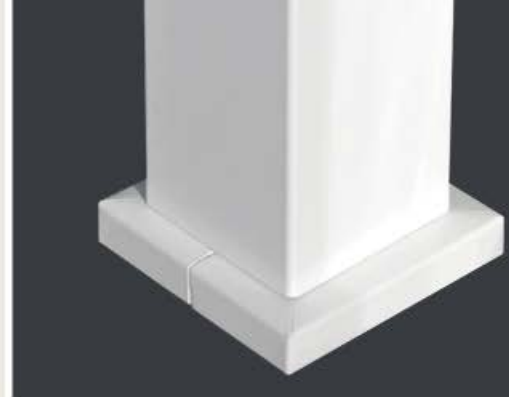

Metal Post Skirts

GALVANIZED / POWDER COATED

METAL POST SKIRTS THAT FIT SLEEVES OF MANUFACTURERS LIKE FIBERON, TIMBERTECH, TREX, OR DECKORATORS. AVAILABLE IN BLACK AND WHITE. 6 OPTIONS OF METAL SKIRTS AVAILABLE FOR 4X4 AND 6X6 WOOD POSTS.

BLACK

WHITE

BROWN

GRAY

STAINLESS

COPPER