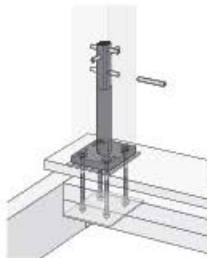

NEW!

4X4 | STRUCTURAL WOOD POST ANCHOR KIT

FITS 3-1/2" POSTS

TSPA35

FOR USE WITH GUARD RAILS, FENCES, GATES, SHADE SAIL POSTS ON CONCRETE OR WOOD SURFACES.

4X4 | WOOD INSTALL KIT

FITS 3-1/2" POSTS

WK35

FOR ATTACHING STRUCTURAL POST ANCHOR TO WOOD FRAME STRUCTURES.

NEW!

6X6 | STRUCTURAL WOOD POST ANCHOR KIT

FITS 5-1/2" POSTS

TSPA35

6X6 | WOOD INSTALL KIT

FITS 5-1/2" POSTS

WK55

**INSTALLATION
REQUIRES**

1-1/4" x 18"
AUGER

1/2"
TWIST BIT