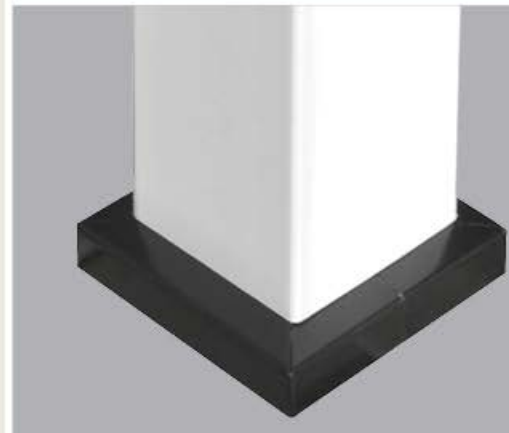

Metal Post Skirts

GALVANIZED / POWDER COATED

METAL POST SKIRTS THAT FIT SLEEVES OF MANUFACTURERS LIKE FIBERON, TIMBERTECH, TREX, OR DECKORATORS. AVAILABLE IN BLACK AND WHITE. 6 OPTIONS OF METAL SKIRTS AVAILABLE FOR 4X4 AND 6X6 WOOD POSTS.

BLACK

WHITE

BROWN

GRAY

STAINLESS

COPPER