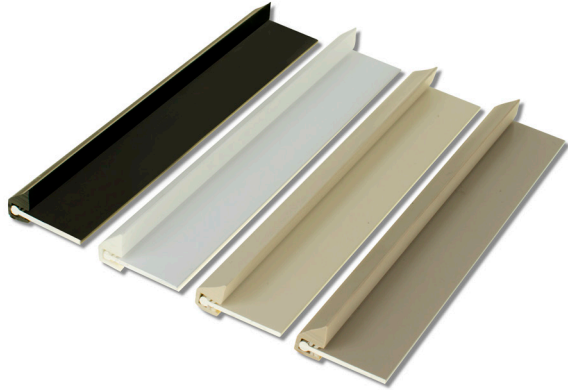

## ARCH SYSTEM | FLATBAR

### Available Colors:

BRONZE | WHITE | SAND | CLAY

**SCREEN IN  
ARCHED OPENINGS!**

### Features & Benefits

- Allows You To Do An Arched Opening
- Field Built With No Template Required
- Fits True 1/2 Round (Minimum 36" Radius) & Soft Radius
- No Metal Bending Equipment Required

### SPECS

- PVC Vinyl Cap made of window grade virgin vinyl with UV inhibitor
- Aluminum Base made of solid aluminum alloy
- Baked on polyester paint
- Color coordinated screws included
- Aluminum Base: 3/4", 8' in length
- Vinyl Cap: 3/8" x 1/2", 8' in length
- Made in the USA