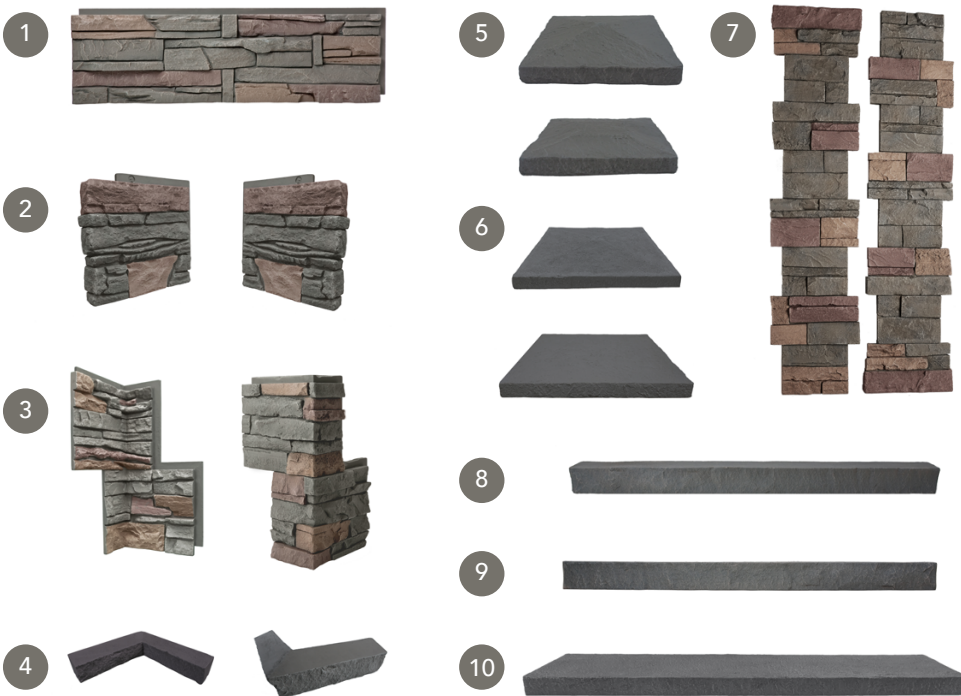

GenStone®

Keystone

Charcoal Base
with Burgundy and
Beige Tones

“

“I redid deck facing with this ledger rock product. I was very careful to measure several times before I cut. It cuts like butter. Very happy with the end project.”

—Ted, Halifax NS, Canada

“

“I compared Genstone to competitors and Genstone by far is the most realistic, as can be seen in the photos. Installation is a breeze with simple hand tools and drill for screwing in stone pieces. Genstone instructions and videos are very helpful as is their staff. Thank you!

—Jeff Lindo, Wading River, NY

Keystone Color Profile Inspiration

Keystone Colorado is tucked away in the Rocky Mountains and only a two-hour drive from GenStone Headquarters. As one of the nation's most beloved destinations, Keystone is known for its epic scenery all year long. The GenStone design team used spring and summer as their inspiration for this favorite faux stone style.

Try out our visualizer to see if Keystone is the best color choice for your next project!

genstone.com/imagine-stone

KEYSTONE STACKED STONE SYSTEM

- | | | |
|-------------------------------------|----------------------------------|------------------|
| 1. Full Panel | 5. Pillar Cap
(Peaked & Flat) | 7. Pillar Panels |
| 2. 12" Return (Left & Right) | 6. Column Cap
(Peaked & Flat) | 8. Ledger |
| 3. Corner (Inside & Outside) | | 9. Trim |
| 4. Corner Ledger (Inside & Outside) | | 10. Wall Cap |