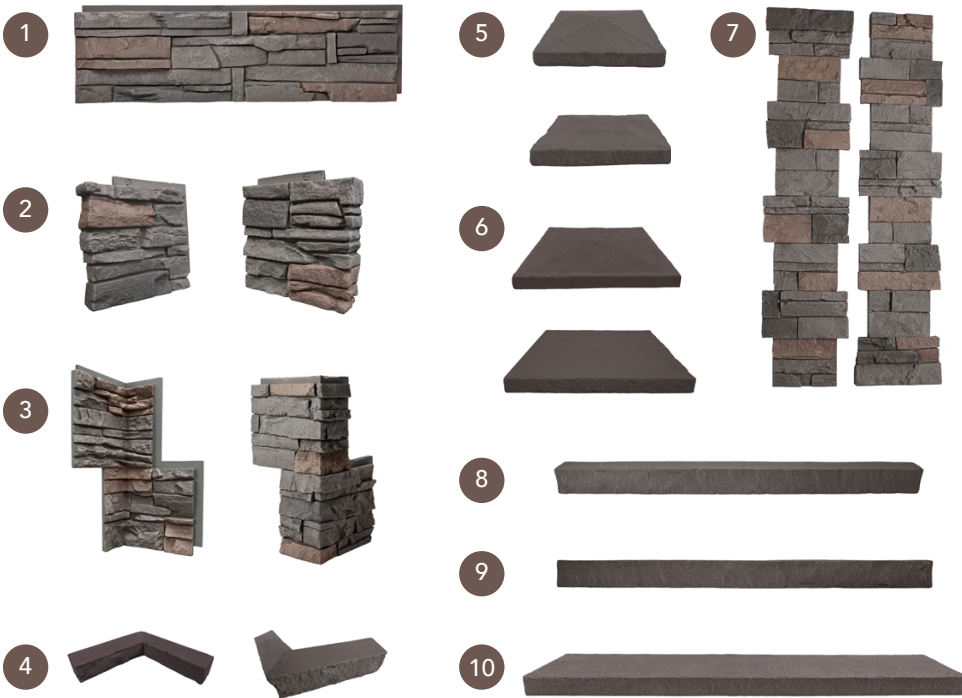

COFFEE STACKED STONE SYSTEM

1. Full Panel	5. Pillar Cap (Peaked & Flat)	7. Pillar Panels
2. 12" Return (Left & Right)	6. Column Cap (Peaked & Flat)	8. Ledger
3. Corner (Inside & Outside)		9. Trim
4. Corner Ledger (Inside & Outside)		10. Wall Cap

Coffee Color Profile Inspiration

Coffee is life. The morning cup of joe gives daily inspiration to millions across the globe every day, including our own design team. Brewing and preparing a fresh cup of coffee has become an art form. Enjoying it has as well. Like the rich and bold flavor of freshly ground coffee, this GenStone faux stone panel brings strength and warmth to your design project.

The GenStone faux stone panels feature a robust blend of tan, deep brown and mocha brown highlights. This is a modern and rustic stone color that offers a distinguished elegance. Order your sample today.

Try out our visualizer to see if Coffee is the best color choice for your next project!

genstone.com/imagine-stone