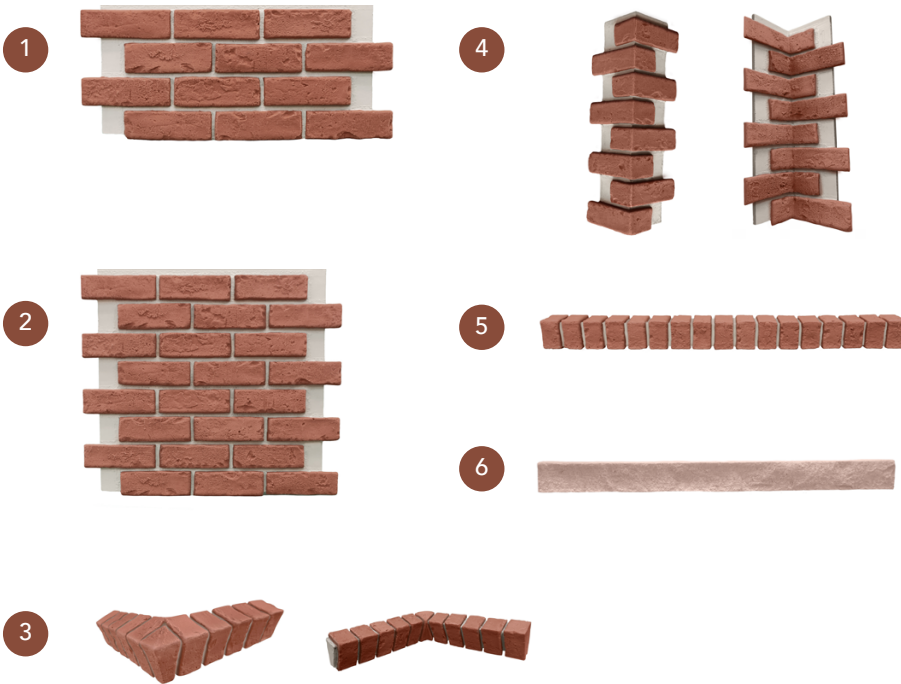

—Ray, Maryland

“

“Took a bit of searching to find a product that would reasonably match original brick on home for detached garage, most was antique or heavily tumbled. This brick worked perfectly to help style the detached garage to fit the home.”

—Mike, Georgia

“

“I installed GenStone throughout my kitchen and created a niche with the extra product.”

—Sam, California

CLASSIC BRICK SYSTEM

1. Half Panel
2. Full Panel
3. Corner Ledger (Outside & Inside)
4. Corner (Outside & Inside)
5. Ledger
6. Trim

Classic Color Profile Inspiration

Classic brick truly never goes out of style. Versatile and timeless, this sophisticated design has always been a favorite. The design team was inspired by the charming essence of this handsome brick style and created our GenStone Classic faux brick panels.

Just as you can imagine, our Classic faux brick design features a base of bold, red clay, gently washed with warm terra cotta and cinnamon tones. This chic design pays homage to the traditional brick styles of the past but with a current, modern flair. Try Classic faux brick panels on your next project. Order a sample today.