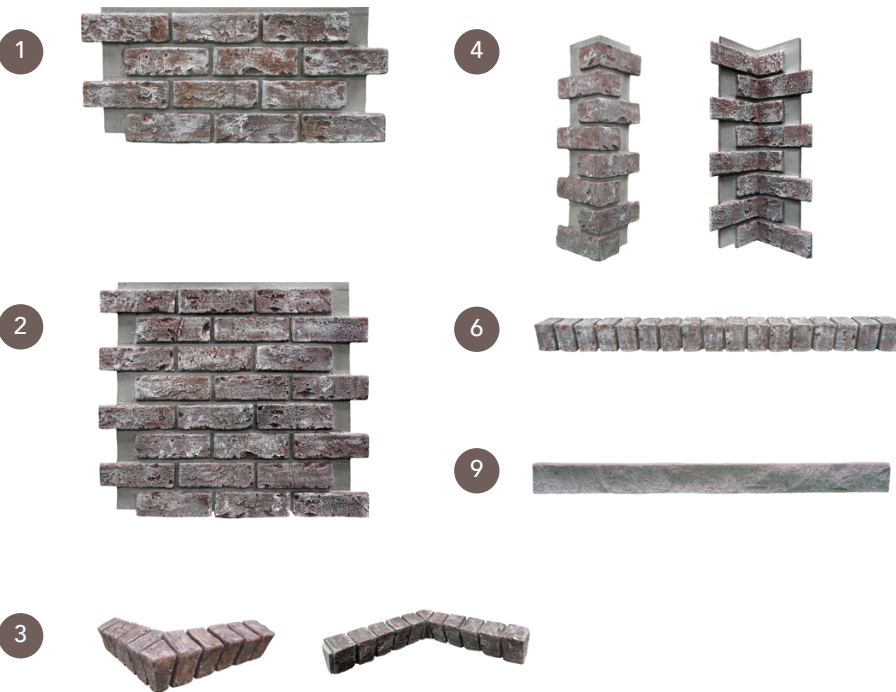

GenStone®

Chicago

Burgundy and
Crimson with
White Overtones

“

GenStone is SOOOO cool! I'm not sure why I waited so long to buy it. So easy to install and the finished product is -- WOW. I wanted to add some pizzazz to my basement bar and went with the exposed brick look (Chicago). I had the boxes sitting in my basement for a month or so. When COVID hit I figured it was the perfect time to knock out some home projects. The outcome blew my mind. Here are the project pics below. Highly recommended. This stuff is worth its wait in gold.”

—Sean, Castle Rock, CO

“

“Took a bit of searching to find a product that would reasonably match original brick on home for detached garage, most was antique or heavily tumbled.

This brick worked perfectly to help style the detached garage to fit the home.

—Laura, Oklahoma

CHICAGO BRICK SYSTEM

1. Half Panel
2. Full Panel
3. Corner Ledger (Outside & Inside)
4. Corner (Outside & Inside)
5. Ledger
6. Trim

Chicago Color Profile Inspiration

Full of style and American architecture, the city of Chicago was the source of inspiration for this popular GenStone faux brick panel design. Take one stroll down busy Michigan avenue and see several proud skyscrapers, covered with the grit of commerce and history yet stoic and beautiful at the same time. The likely overcast clouds above add a steamy charm to the windy city below.

The Chicago faux stone panel design features a deep burgundy, crimson base, darkened with varying grays and contrasting white highlights. Chicago adds a hint of urban nobility to your project that allows it to pair with almost any other design element. Order your sample today and try Chicago on your next project.