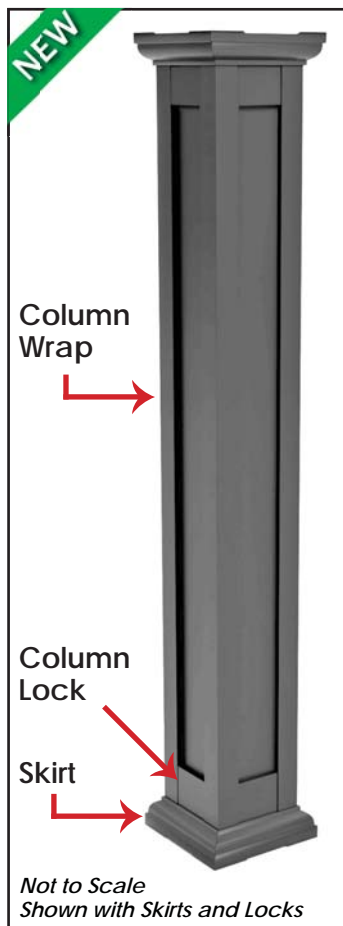

ACTUAL FREIGHT CHARGES APPLY TO ALL DEKPRO™ PRESTIGE RAIL ORDERS

DekPro™ Column Wrap (Textured)

Available in:

- Absolute Black
- Cocoa Bronze
- Dream White

120" Aluminum Column Wrap - 4 Piece

Sold in any quantity.

120" - 4 Piece snap together aluminum column wrap. Available to fit around 4x4 and 6x6 wood posts. Does **not** include post skirt or column locks.

6" x 120" - Fits 4x4 Wood Post

- Item # PR6120CWRAPABT - Absolute Black
- Item # PR6120CWRAPCBT - Cocoa Bronze
- Item # PR6120CWRAPDWT - Dream White

8" x 120" - Fits 6x6 Wood Post

- Item # PR8120CWRAPABT - Absolute Black
- Item # PR8120CWRAPCBT - Cocoa Bronze
- Item # PR8120CWRAPDWT - Dream White