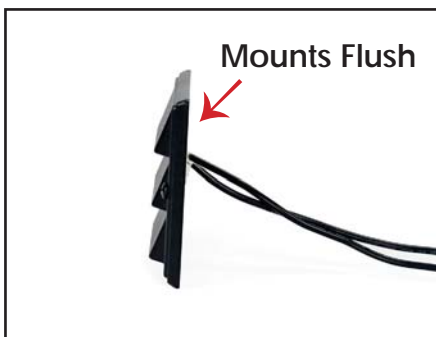

Available in:
Absolute Black
Cocoa Bronze
Dream White
Maple Cream

DekPro^{TM} EFFEX Vertical Post Light

Sold in any quantity.

LED Vertical Post Light fits posts 2" or wider and is great for illuminating decks or walkways. Features 2 ea. - 3' Quick Connect leads for easy wiring. Draws **1 watt** per fixture. Measures 3-1/2"H x 1-3/4"W x 7/8"T. Casts light approx. 3-6 feet. Light color - 3000 - 3500K.

Item # DPPLABT - Absolute Black
Item # DPPLCBT - Cocoa Bronze
Item # DPPLDWT - Dream White
Item # DPPLMCT - Maple Cream