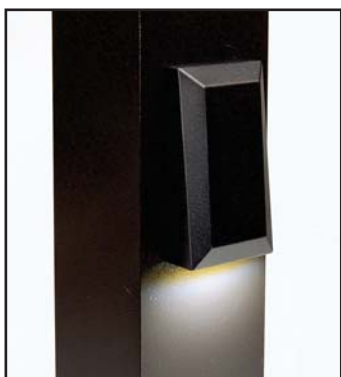

Available in:
Absolute Black
Cocoa Bronze
Dream White
Maple Cream

DekPro^{TM} EFFEX Vertical Post Light

Sold in any quantity.

LED Vertical Post Light fits posts 2" or wider and is great for illuminating decks or walkways. Features 2 ea. - 3' Quick Connect leads for easy wiring. Draws **1 watt** per fixture. Measures 3-1/2"H x 1-3/4"W x 7/8"T. Casts light approx. 3-6 feet. Light color - 3000 - 3500K.

Item # DPPLABT - Absolute Black
Item # DPPLCBT - Cocoa Bronze
Item # DPPLDWT - Dream White
Item # DPPLMCT - Maple Cream