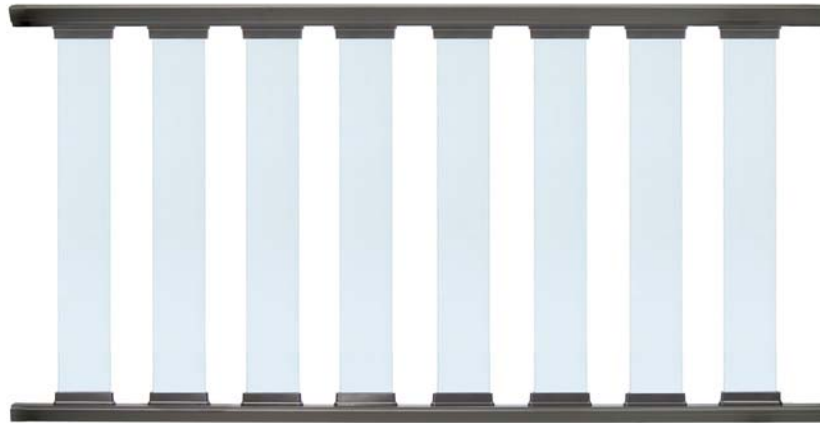

ACTUAL FREIGHT CHARGES APPLY TO ALL DEKPRO^{TM} PRESTIGE RAIL ORDERS

DekPro^{TM} Prestige Glass Level Railing (Textured)