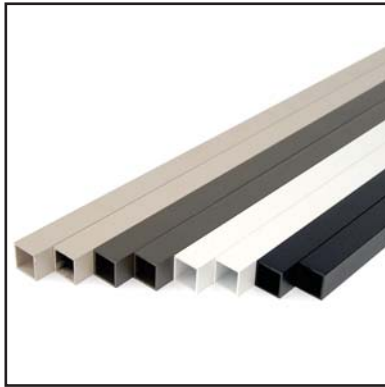

- Available in:
- Absolute Black
 - Cocoa Bronze
 - Dream White
 - Maple Cream

Square Replacement Balusters Level Rail

Sold in any quantity.

32" x 3/4" Square baluster designed for a 38" level rail height.