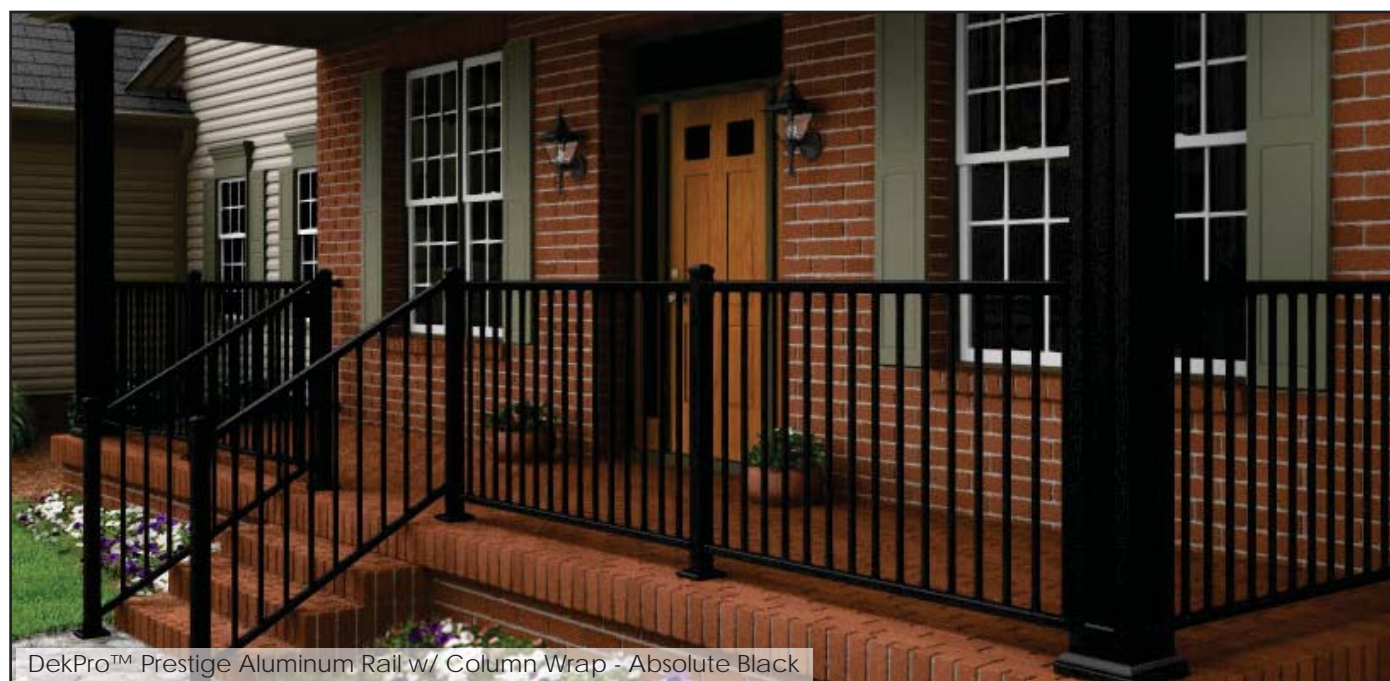

DekPro™ Prestige Aluminum Rail w/ Column Wrap - Absolute Black