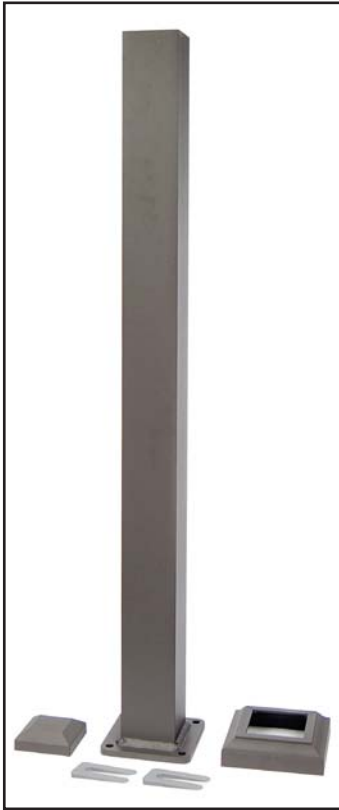

DekProTM Prestige Posts and Post Sleeves (Textured)

- Available in:
-  Absolute Black
 -  Cocoa Bronze
 -  Dream White
 -  Maple Cream

3" Aluminum Post w/ Post Cap and Skirt

Sold in any quantity.

3" Aluminum post with 5" welded flange. Base plate is 3/8" thick with 3/8" holes for fasteners. Includes tapered shims for leveling post. Post cap and 2 piece skirt are included.