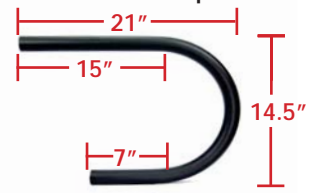

1. Available in:
2. Absolute Black
   - Cocoa Bronze
   - Dream White
   - Maple Cream

End Cap

Sold in any quantity.

Finishes end of handrail if not attaching back to post. Installs with screws or adhesive.

- Item # PRSHRENDCAPABT - Absolute Black
- Item # PRSHRENDCAPCBT - Cocoa Bronze
- Item # PRSHRENDCAPDWT - Dream White
- Item # PRSHRENDCAPMCT - Maple Cream