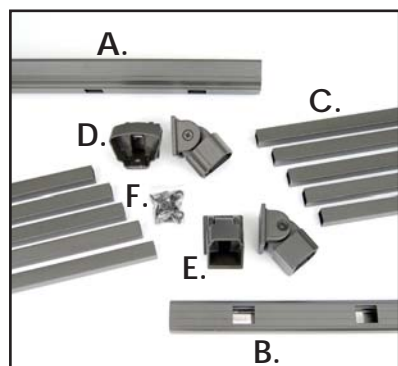

Available Textured Finishes:

Colors shown are an approximate representation. Please see actual product sample when selecting color.