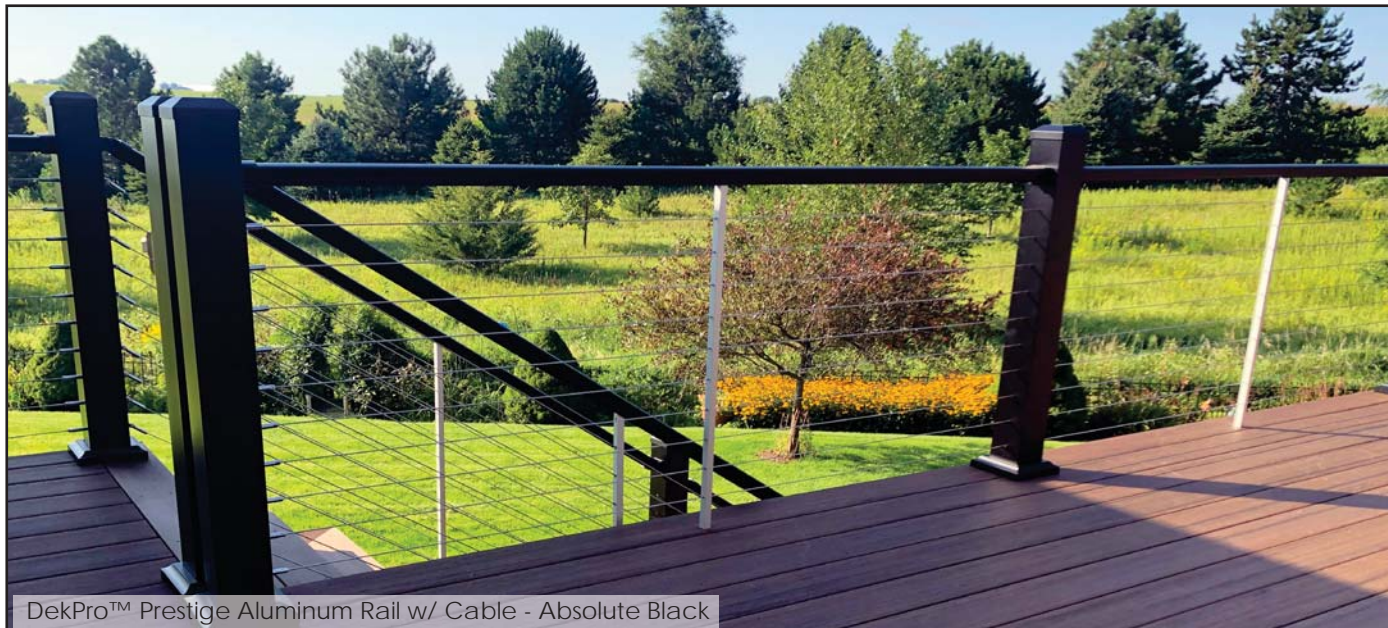

ACTUAL FREIGHT CHARGES APPLY TO ALL DEKPRO™ PRESTIGE RAIL ORDERS

Cable Railing w/ Aluminum Sleeves

DekPro™ Prestige Aluminum Rail w/ Cable - Absolute Black

Aluminum Textured Rail Systems ■ DekPro™ Prestige