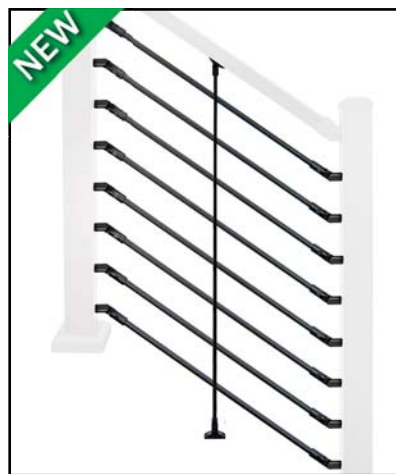

Horizontal Baluster Kits for DekPro^{TM} Prestige