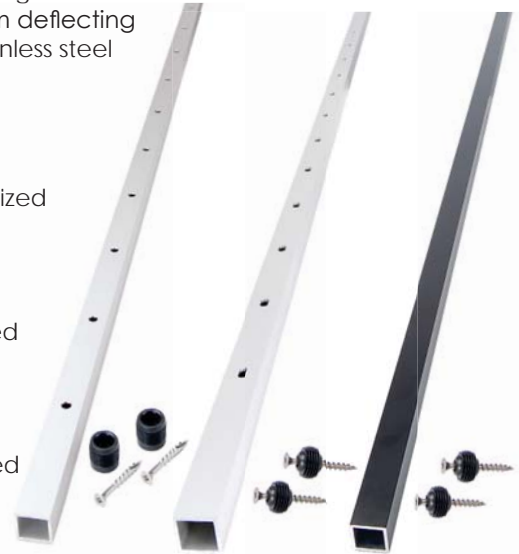

ACTUAL FREIGHT CHARGES APPLY TO ALL DEKPRO™ PRESTIGE RAIL ORDERS

Cable Brace

Available in:

Black

Anodized

Cable Brace for Level and Stair (1/8" Only)

Sold in any quantity.

3/4" Aluminum cable brace is available pre-drilled with 12 holes at 3-1/8" spacing on center for level and stair runs. Available undrilled for unique installations. Trimmable to fit any rail height. Cable braces are used between newel posts that are greater than 48" apart to keep cables from deflecting over 4". Connectors and stainless steel screws included.

Pre-Drilled 42" Level

Item # CB42BLAL13/P - Black
Item # CB42ANAL13/P - Anodized

Pre-Drilled 50" Stair

Item # CB50BL12/P - Black
Item # CB50AN12/P - Anodized

UnDrilled 42" Level or Stair

Item # CB42BLAL/P - Black
Item # CB42ANAL/P - Anodized

Pictures do not reflect full length of cable brace

Available in:

Absolute Black

Cocoa Bronze

Dream White

Maple Cream

48" Textured Cable Brace - Undrilled

Sold in any quantity.