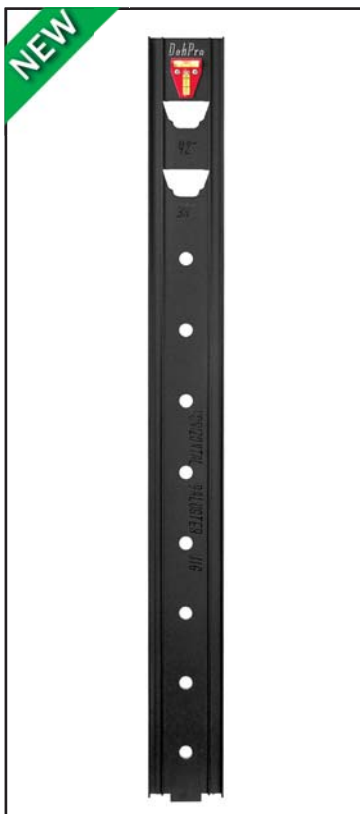

ACTUAL FREIGHT CHARGES APPLY TO ALL DEKPRO™ PRESTIGE RAIL ORDERS

Post Jig and Caps (Textured)

Available in:
Black

Quick Jig Rail Guide - For Level Railing

Sold in any quantity.

Quick Jig rail guide allows the installer to easily locate and fasten top rail bracket as well as locate horizontal baluster railing without having to measure or center manually.
Fits 3" post, but can be used on 4" post if reversed (2-way level may have to be removed for 4" post)

Item # PRJIG3RR - 3" post jig for rod rail