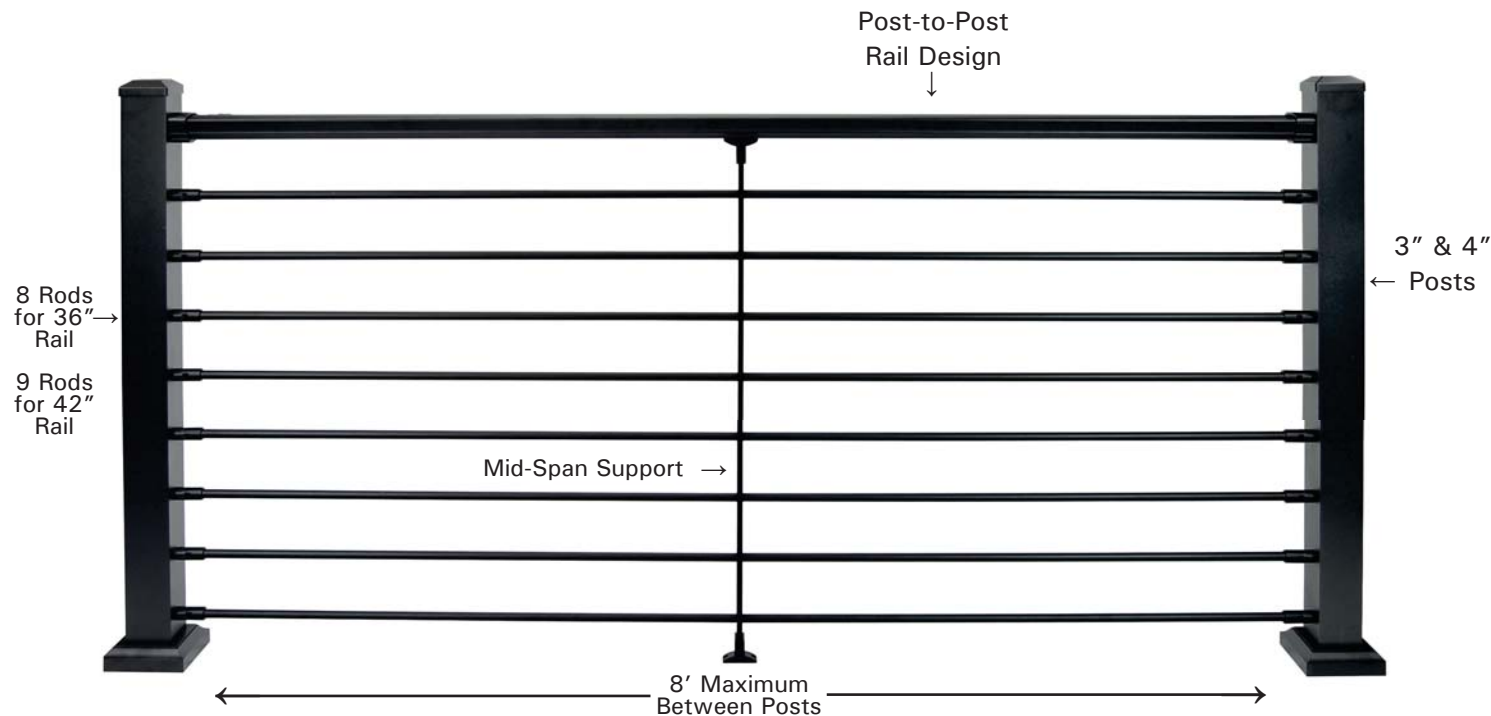

ACTUAL FREIGHT CHARGES APPLY TO ALL DEKPRO^{TM} PRESTIGE RAIL ORDERS

Horizontal Baluster Railing System