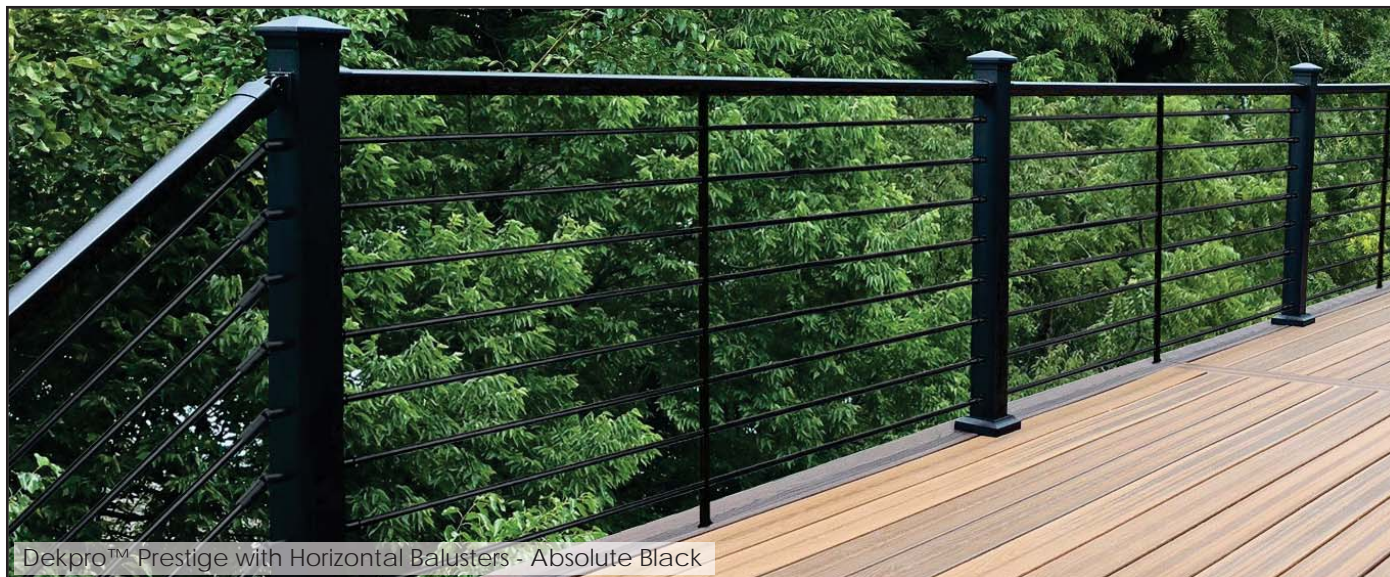

ACTUAL FREIGHT CHARGES APPLY TO ALL DEKPRO^{TM} PRESTIGE RAIL ORDERS

Dekpro^{TM} Prestige with Horizontal Balusters - Absolute Black