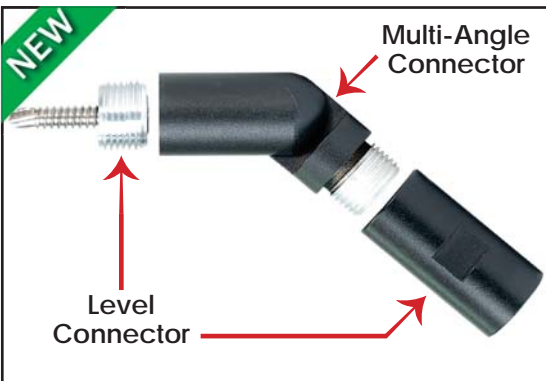

Sold in pairs.

For attaching angled horizontal balusters to posts. Most commonly used for stair but also accommodates side to side multi-angles.

Must use with level connector (see above).

Angle:

Item # 203006 - Black Textured
Item # 203007 - Anodized