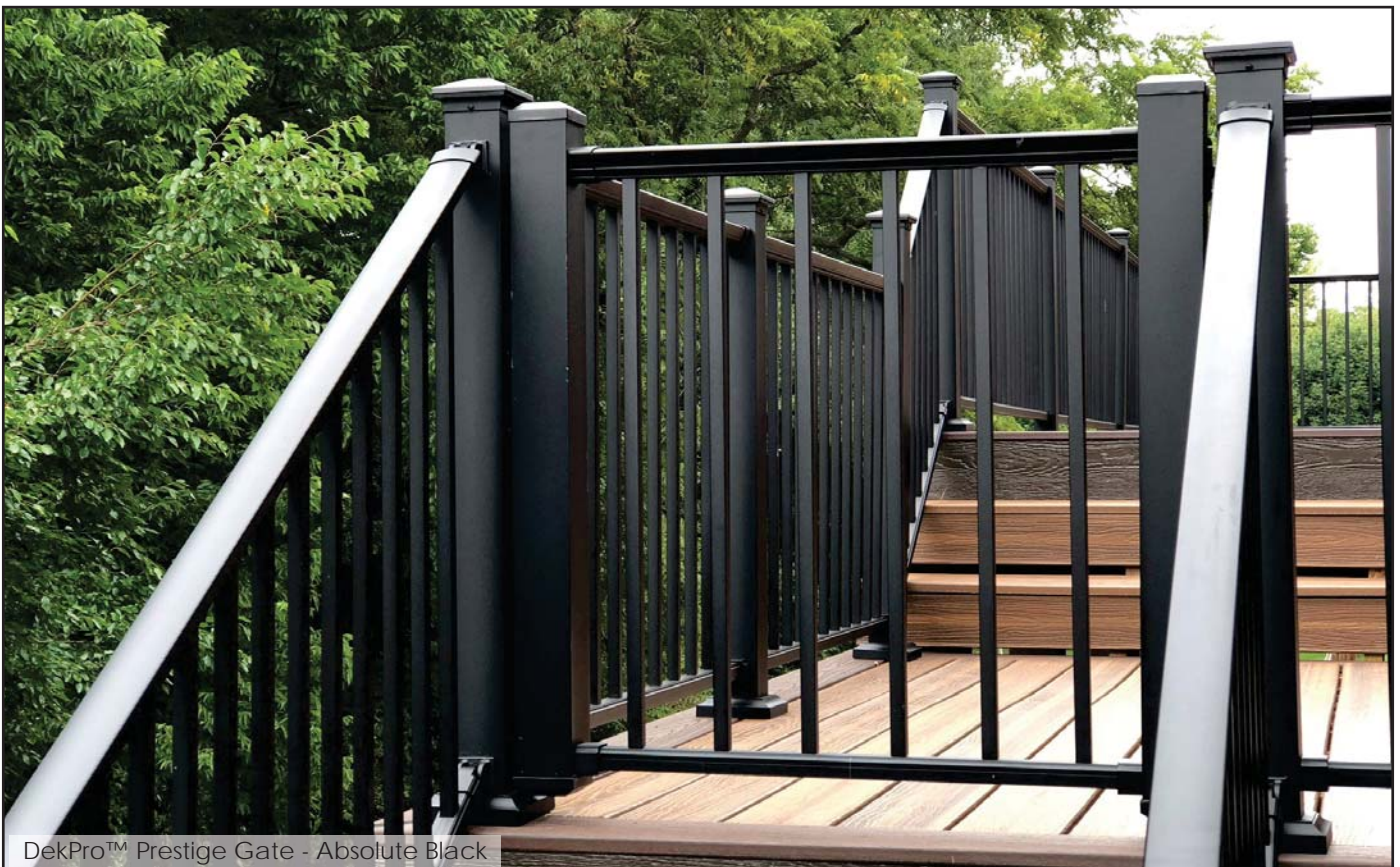

Optional Gate Anti-Sag Kit

2 uprights per kit.

Recommended for use with Prestige gate kits. Simply drill 29/64" hole through each post and attach cable. Cable can be trimmed on site and is adjustable to prevent gate sag over time.

Item # 25205 - 5' Cable Kit

Item # 29/64DRILL - 29/64" Drill Bit