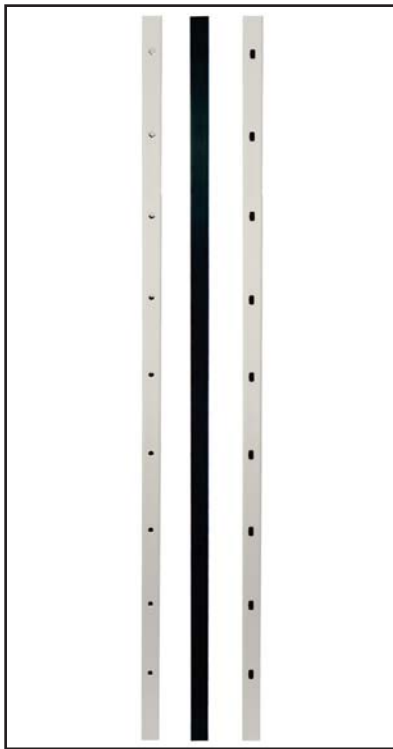

ACTUAL FREIGHT CHARGES APPLY TO ALL DEKPRO™ PRESTIGE RAIL ORDERS

Cable Brace

Available in:

Black

Anodized

Cable Brace for Level and Stair (1/8" Only)

Sold in any quantity.

3/4" Aluminum cable brace is available pre-drilled with 12 holes at 3-1/8" spacing on center for level and stair runs. Available undrilled for unique installations. Trimmable to fit any rail height. Cable braces are used between newel posts that are greater than 48" apart to keep cables from deflecting over 4". Connectors and stainless steel screws included.

Pre-Drilled 42" Level

Item # CB42BLAL13/P - Black
Item # CB42ANAL13/P - Anodized

Pre-Drilled 50" Stair

Item # CB50BL12/P - Black
Item # CB50AN12/P - Anodized