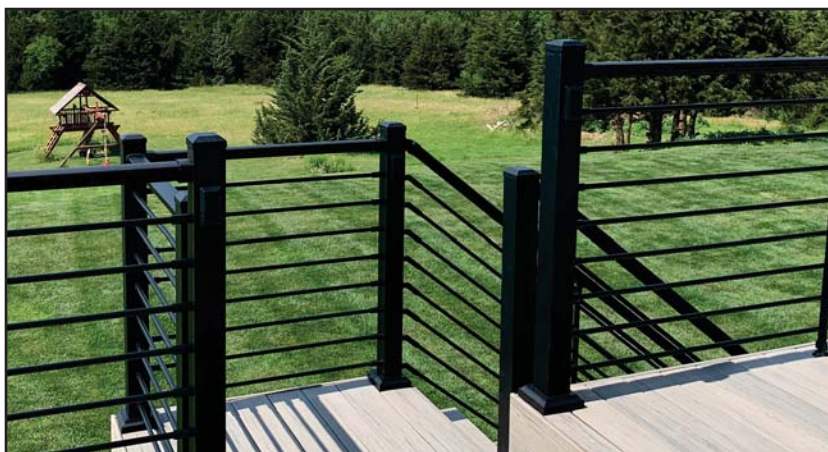

ACTUAL FREIGHT CHARGES APPLY TO ALL DEKPROTM PRESTIGE RAIL ORDERS

Horizontal Rail Components

Available in:

Black Textured

Anodized

Individual Horizontal Baluster

Sold in any quantity.

5/8" Diameter horizontal baluster available in 6' and 8' lengths. Used with level and/or stairs. Commonly used with the kits to accommodate a 42" rail height. Requires connectors for attachment (see below).