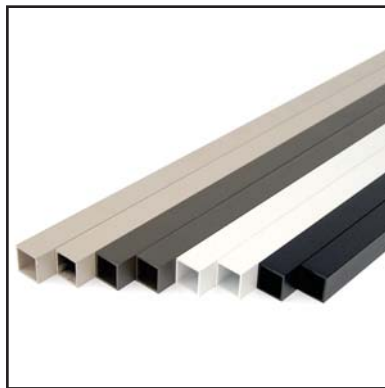

1. Available in:
2. Absolute Black
   - Cocoa Bronze
   - Dream White
   - Maple Cream

Square Replacement Balusters for Stair Rail

Sold in any quantity.

34" x 3/4" Square baluster designed for a 36" stair rail height.

- Item # PR34SABT - Absolute Black
- Item # PR34SCBT - Cocoa Bronze
- Item # PR34SDWT - Dream White
- Item # PR34SMCT - Maple Cream

38" x 3/4" Square baluster designed for a 42" stair rail height.

- Item # PR38SABT - Absolute Black
- Item # PR38SCBT - Cocoa Bronze
- Item # PR38SDWT - Dream White
- Item # PR38SMCT - Maple Cream