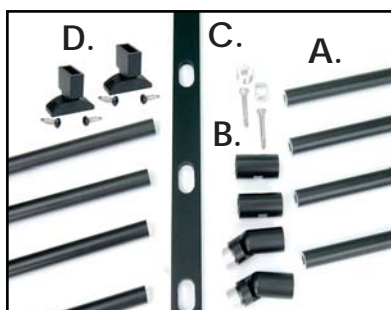

6' Rail Kit (5/8" x 72")

Item # 203063 - Black Textured
 Item # 203062 - Anodized

8' Rail Kit (5/8" x 96")

Item # 203067 - Black Textured
 Item # 203066 - Anodized

Stair Kit Includes:

- A. 8 - 5/8" Diameter Horizontal Balusters
- B. 16 - Stair Horizontal Baluster Connectors w/ Fasteners
- C. 1 - Mid-Rail Support
- D. 2 - Mid-Rail Support Connector Shoes w/ Fasteners