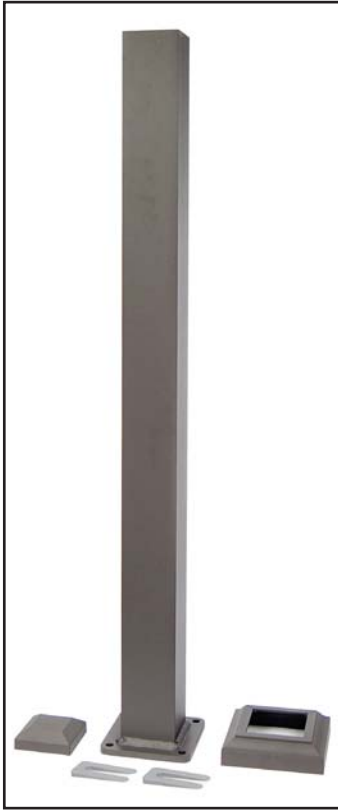

ACTUAL FREIGHT CHARGES APPLY TO ALL DEKPRO™ PRESTIGE RAIL ORDERS

3" and 4" Posts (Textured)

Available in:

- Absolute Black
- Cocoa Bronze
- Dream White

3" Aluminum Post w/ Post Cap and Skirt

Sold in any quantity.

3" Aluminum post with 5" welded flange. Base plate is 3/8" thick with 3/8" holes for fasteners. Includes tapered shims for leveling post.
Post cap and 2 piece skirt are included.

3" x 40"

- Item # PR3040POSTABT - Black
- Item # PR3040POSTCBT - Bronze
- Item # PR3040POSTDWT - White

3" x 54"

- Item # PR3054POSTABT - Black
- Item # PR3054POSTCBT - Bronze
- Item # PR3054POSTDWT - White

3" x 44"

- Item # PR3044POSTABT - Black
- Item # PR3044POSTCBT - Bronze
- Item # PR3044POSTDWT - White

3" Pyramid Post Cap - Upgrade

- Item # DPPC3PABT - Absolute Black
- Item # DPPC3PCBT - Cocoa Bronze
- Item # DPPC3PDWT - Dream White

3" Flat Top Post Cap - Upgrade

- Item # DPPC3FABT - Absolute Black
- Item # DPPC3FCBT - Cocoa Bronze
- Item # DPPC3FDWT - Dream White