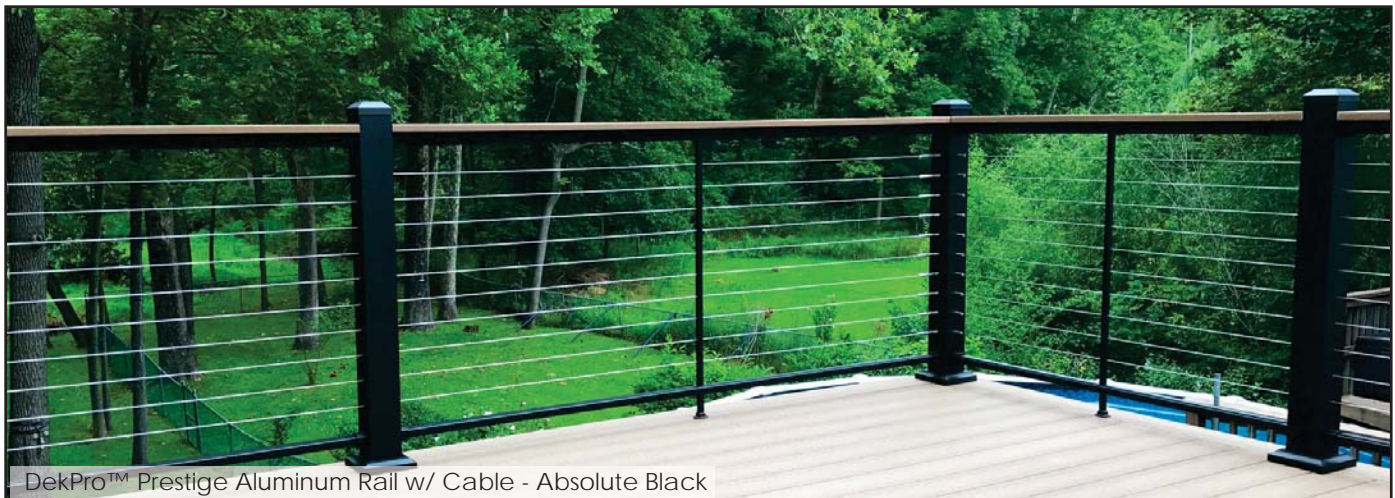

DekPro™ Prestige Aluminum Rail w/ Cable - Absolute Black