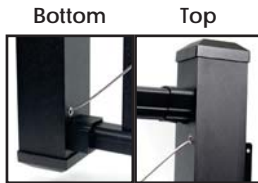

ACTUAL FREIGHT CHARGES APPLY TO ALL DEKPRO^{TM} PRESTIGE RAIL ORDERS

Available in:
Stainless Steel

Optional Gate Anti-Sag Kit

2 uprights per kit.

Recommended for use with Prestige gate kits. Simply drill 29/64" hole through each post and attach cable. Cable can be trimmed on site and is adjustable to prevent gate sag over time.

Item # 25205 - 5' Cable Kit

Item # 29/64DRILL - 29/64" Drill Bit