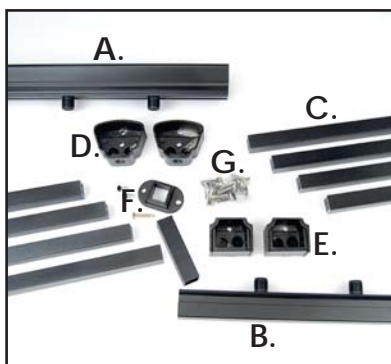

ACTUAL FREIGHT CHARGES APPLY TO ALL DEKPROTM PRESTIGE RAIL ORDERS

DekProTM Prestige Level Railing (Textured)

Level Kit Includes:

- A. 1 - 1-3/4" x 2-1/4" Architectural Top Rail w/ Baluster Connectors Installed
- B. 1 - 1-1/4" x 1-1/4" Bottom Rail w/ Baluster Connectors Installed
- C. Square 3/4" Balusters:
15 per 6' kit • 21 per 8' kit
- D. 2 - Top Rail Brackets - Level
- E. 2 - Bottom Rail Brackets - Level
- F. 1 - Rail Support - Surface Mount
- G. T30 Torx Self-drilling Screws Included

Level Aluminum Rail Kits - Square Balusters

Sold in any quantity.

Textured aluminum level railing comes complete with top and bottom lineals (baluster connectors installed), square balusters, brackets and rail support. Simply cut upper and lower rails to length, position balusters in place and install. 32" balusters used for 38" rail, 36" balusters used for 42" rail. Brackets add a total of 1/2" to overall railing length.