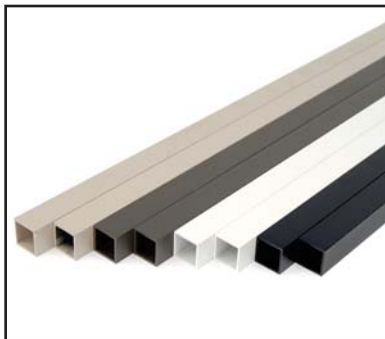

Available in:

Absolute Black

Cocoa Bronze

Dream White

Maple Cream

48" Textured Cable Brace - Undrilled

Sold in any quantity.

48" x 3/4" Square undrilled balusters to be used as intermediate cable supports to match DekPro Prestige railing colors. Connectors sold separately.

48" Baluster:

Item # PR48SABT - Absolute Black
Item # PR48SCBT - Cocoa Bronze
Item # PR48SDWT - Dream White
Item # PR48SMCT - Maple Cream

Connectors:

Item # DP374 - Level
Item # DP377 - Stair (Black)
Item # DP377BZ - Stair (Bronze)
Item # DP377WH - Stair (White)