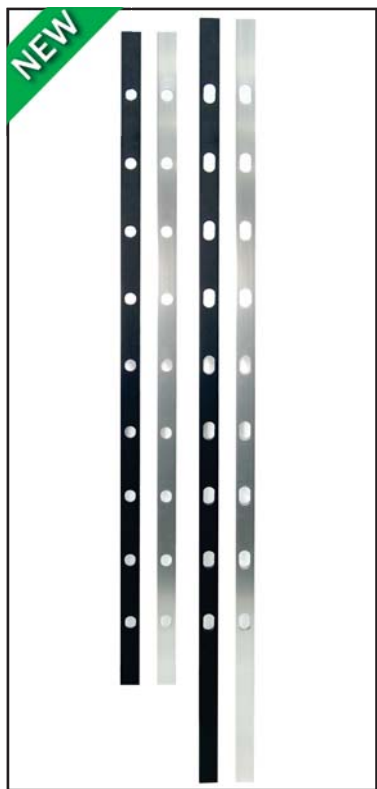

ACTUAL FREIGHT CHARGES APPLY TO ALL DEKPRO™ PRESTIGE RAIL ORDERS

Aluminum Textured Rail Systems ■ DekPro™ Prestige

Horizontal Rail Components

Available in:

Black Text

Anodized

Horizontal Rail Mid-Rail Support - REPLACEMENT

Sold in any quantity.

Horizontal rail mid-rail support is used with railing sections over 4' wide as a center support to keep balusters from flexing over 4". Each support comes with 10 set screws and 2 attachment shoes with fasteners. Supports need to be cut to length on site.

Level Support

Item # 203008 - Black Textured

Item # 203009 - Anodized

Stair Support

Item # 203010 - Black Textured

Item # 203011 - Anodized