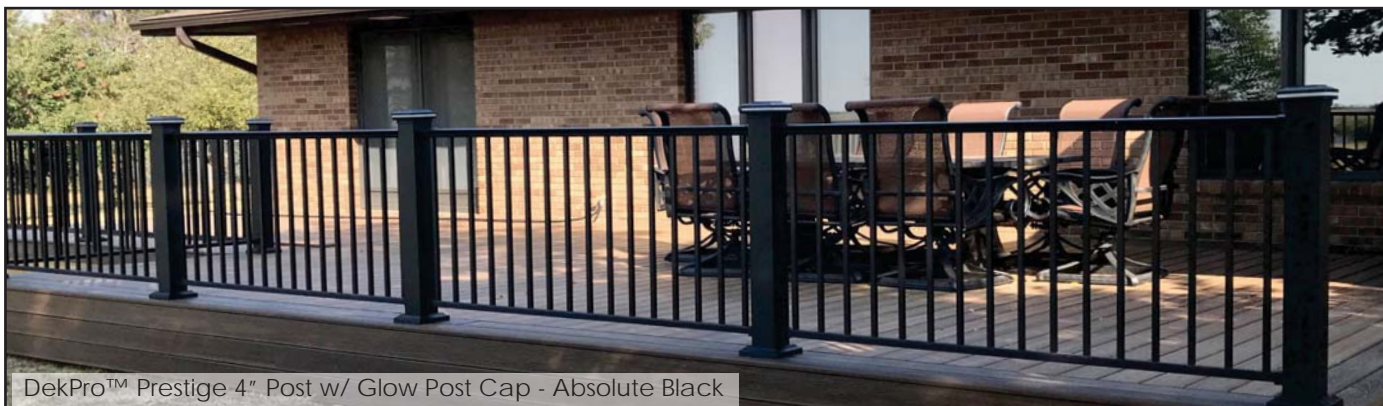

DekPro^{TM} Prestige 4" Post w/ Glow Post Cap - Absolute Black