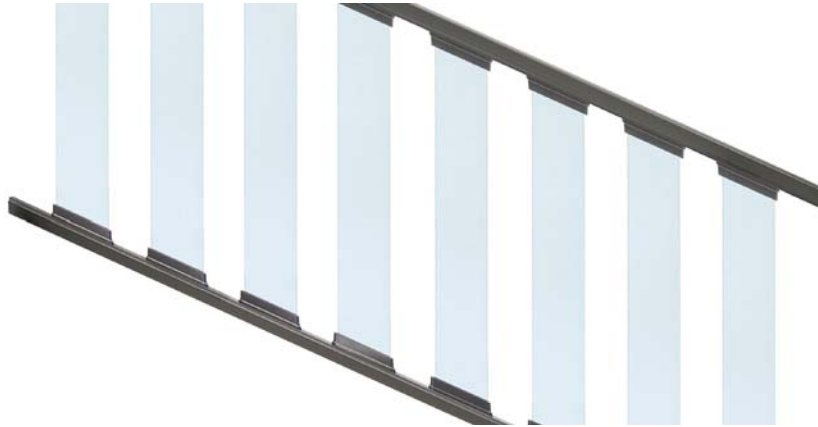

ACTUAL FREIGHT CHARGES APPLY TO ALL DEKPRO™ PRESTIGE RAIL ORDERS

DekPro™ Prestige Glass Stair Railing (Textured)