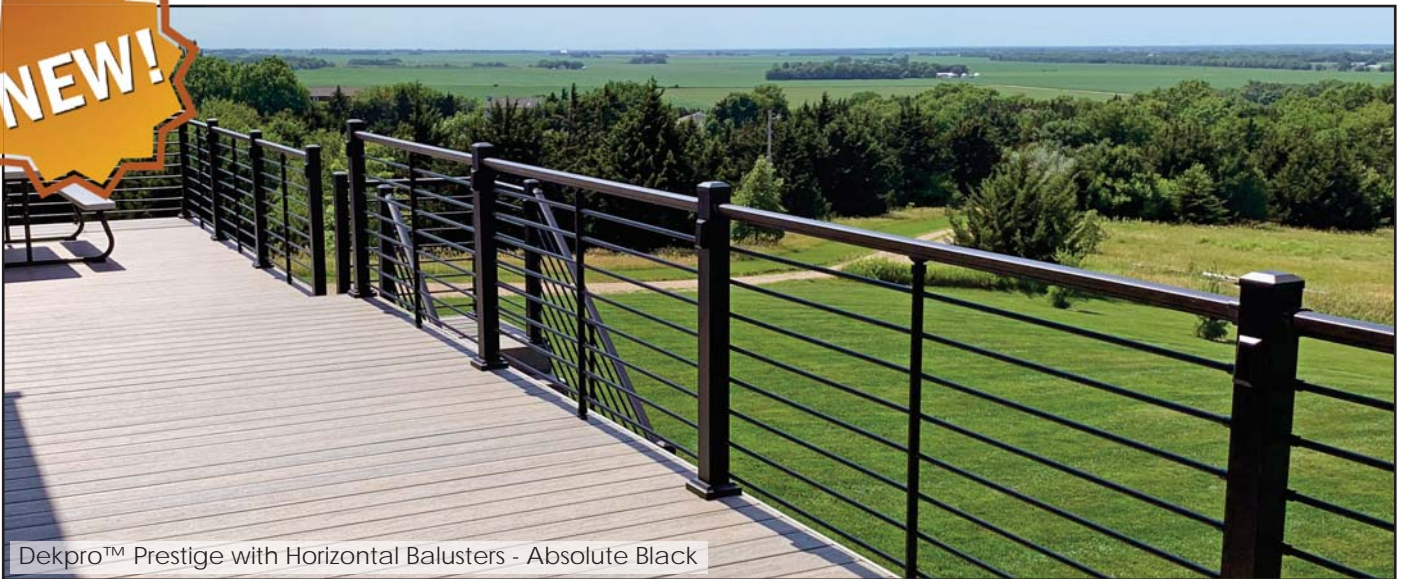

Available Baluster Colors:

Black Textured

Anodized

3 Part Selection Process

Posts

Top Rail & Brackets

Baluster Kits

ACTUAL FREIGHT CHARGES APPLY TO ALL DEKPROTM PRESTIGE RAIL ORDERS