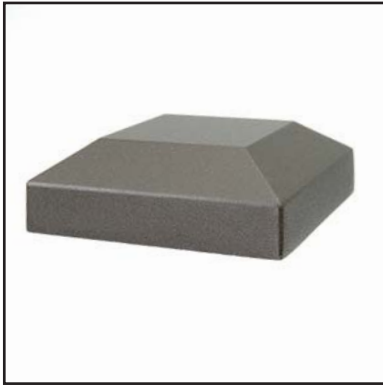

- Item # PRPSTRIP6 - 6' Strip
- Item # PRPSTRIP8 - 8' Strip

ACTUAL FREIGHT CHARGES APPLY TO ALL DEKPRO™ PRESTIGE RAIL ORDERS

- Available in:
-  Absolute Black
 -  Cocoa Bronze
 -  Dream White
 -  Maple Cream