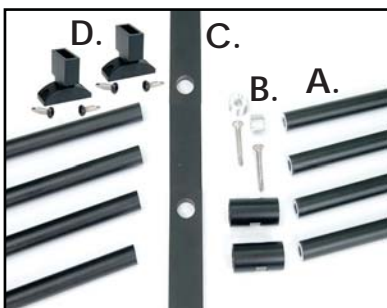

Post Jig

Sold in any quantity.

Quick Jig rail guide allows the installer to easily locate and fasten top rail bracket as well as locate horizontal baluster railing without having to measure or center manually.
Fits 3" post, but can be used on 4" post if reversed (2-way level may have to be removed for 4" post)