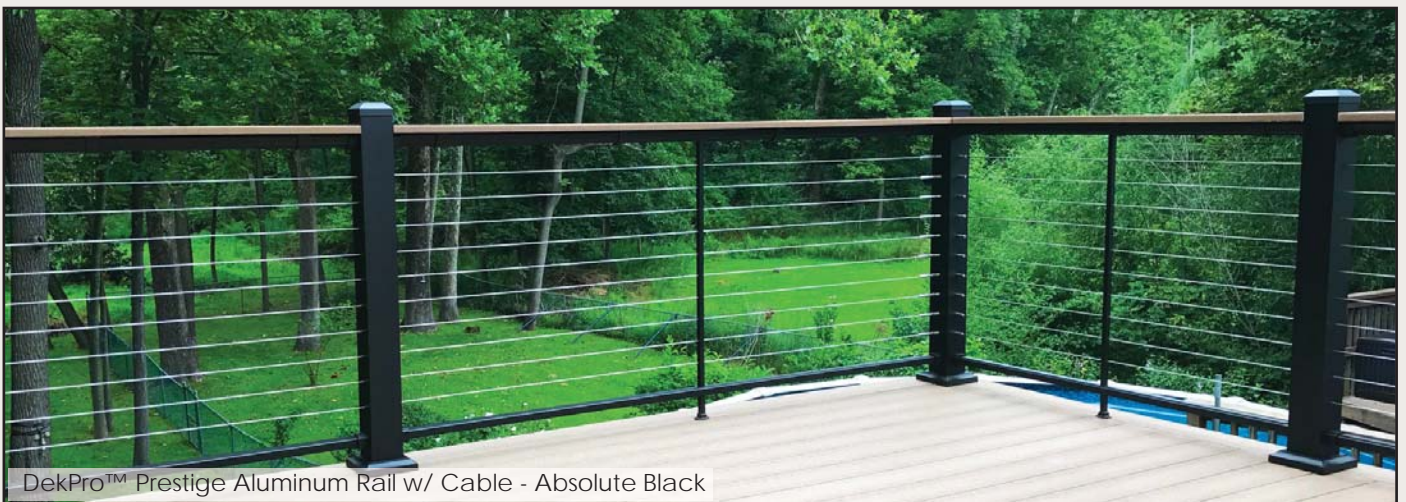

DekPro™ Prestige Aluminum Rail w/ Cable - Absolute Black