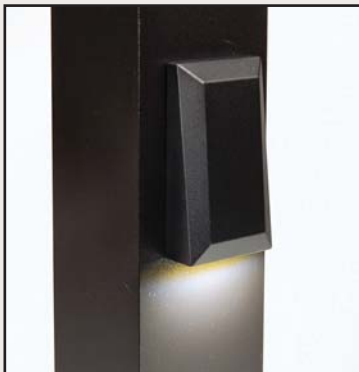

Available in:

- ☒ Absolute Black
- ☐ Cocoa Bronze
- ☐ Dream White
- ☐ Maple Cream

DekPro™ EFFEX Vertical Post Light

Sold in any quantity.

LED Vertical Post Light fits posts 2" or wider and is great for illuminating decks or walkways. Features 2 ea. - 3' Quick Connect leads for easy wiring. Draws **1 watt** per fixture. Measures 3-1/2"H x 1-3/4"W x 7/8"T. Casts light approx. 3-6 feet. Light color - 3000 - 3500K.

Item # DPPLABT - Absolute Black

Item # DPPLCBT - Cocoa Bronze

Item # DPPLDWT - Dream White

Item # DPPLMCT - Maple Cream

DekPro Quick Connect System