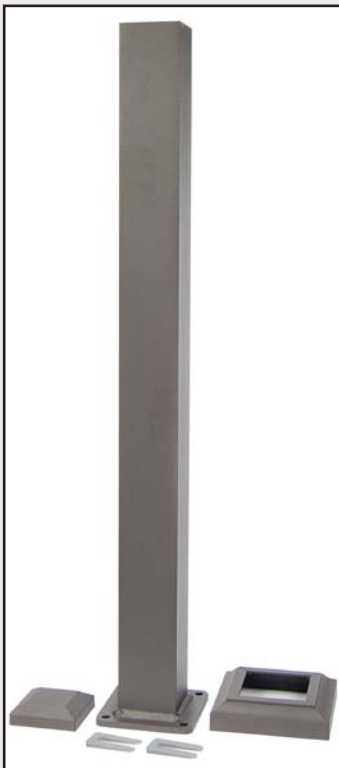

Available in:

Absolute Black

Cocoa Bronze

Dream White

4" Aluminum Post w/ Cap and Skirt

Sold in any quantity.

4" Welded flange post includes post cap, 2 piece skirt and shims.

Residential

4" x 40"

Item # PR4040POSTABT - Absolute Black

Item # PR4040POSTCBT - Cocoa Bronze

Item # PR4040POSTDWT - Dream White

4" x 44"

Item # PR4044POSTABT - Absolute Black

Item # PR4044POSTCBT - Cocoa Bronze

Item # PR4044POSTDWT - Dream White

4" x 54"

Item # PR4054POSTABT - Absolute Black

Item # PR4054POSTCBT - Cocoa Bronze

Item # PR4054POSTDWT - Dream White