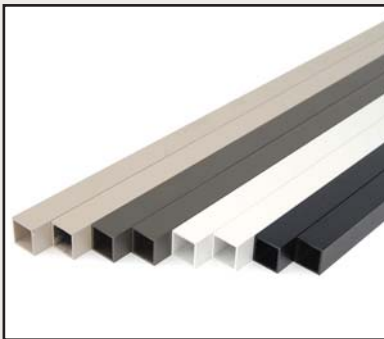

Available in:

Absolute Black

Cocoa Bronze

Dream White

Maple Cream

48" Textured Cable Brace - Undrilled

Sold in any quantity.

48" x 3/4" Square undrilled balusters to be used as intermediate cable supports to match DekPro Prestige railing colors. Connectors sold separately.

48" Baluster:

Item # PR48SABT - Absolute Black
Item # PR48SCBT - Cocoa Bronze
Item # PR48SDWT - Dream White
Item # PR48SMCT - Maple Cream

Connectors:

Item # DP374 - Level
Item # DP377 - Stair (Black)
Item # DP377BZ - Stair (Bronze)
Item # DP377WH - Stair (White)