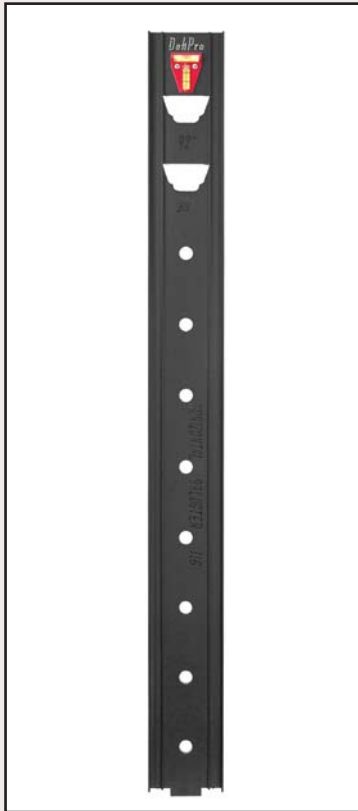

Horizontal Baluster Railing

Post Jig and Caps