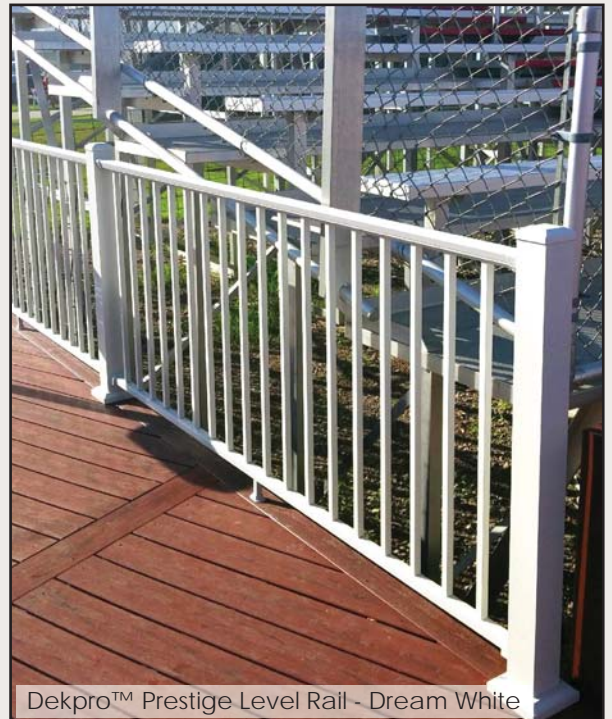

Level Aluminum Rails

- Durable Aluminum Components
- Textured Powder Coat Finish
- Available in 4 Colors
- Sleek, Stylish Design
- Fast and Easy Installation