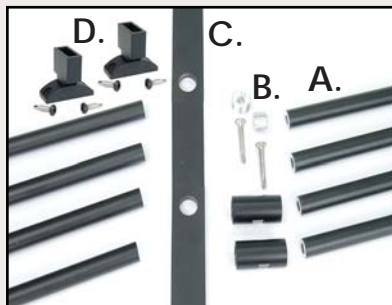

Level Kit Includes:

- A. 8 - 5/8" Diameter Horizontal Balusters
- B. 16 - Level Horizontal Baluster Connectors w/ Fasteners
- C. 1 - Mid-Rail Support
- D. 2 - Mid-Rail Support Connector Shoes w/ Fasteners