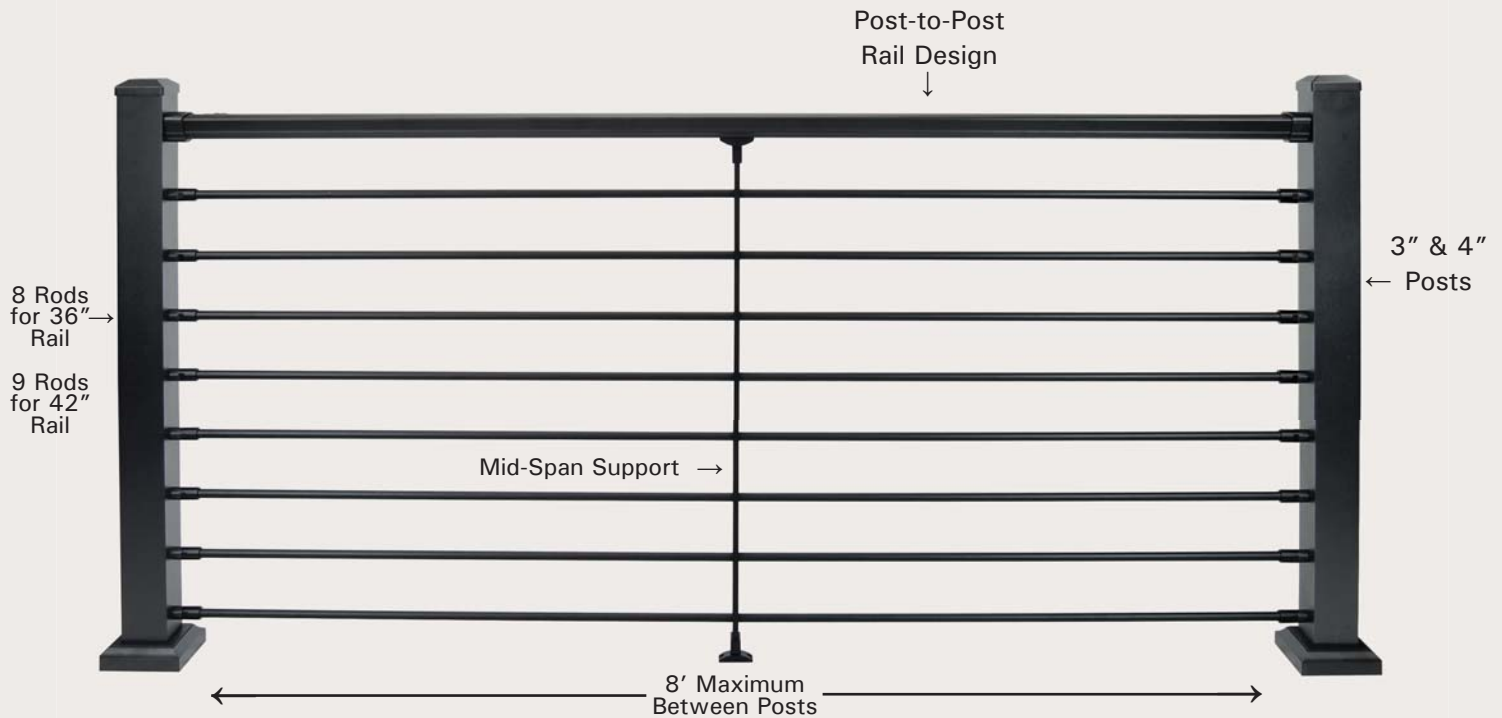

Horizontal Baluster Railing

Horizontal Baluster Railing System