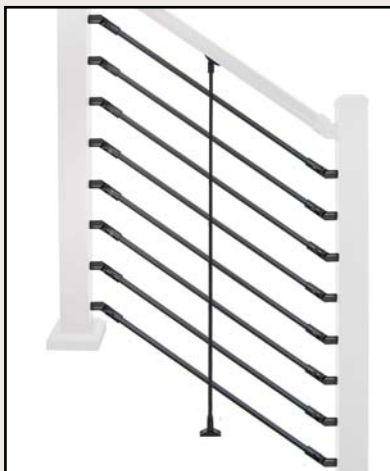

Horizontal Baluster Kits for DekPro™ Prestige