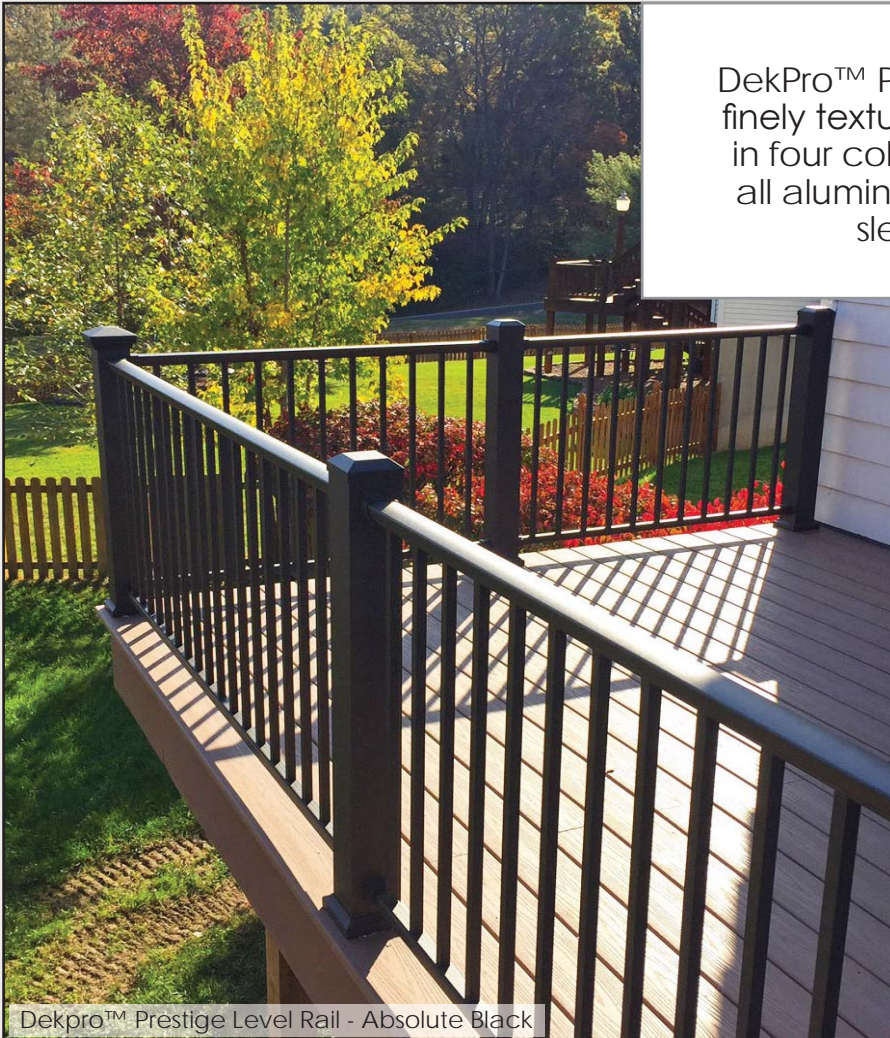

# Level Railing

DekPro™ Prestige railing features a durable, finely textured powder coat finish available in four colors. This rail system is made from all aluminum components and features a sleek, stylish top rail design.