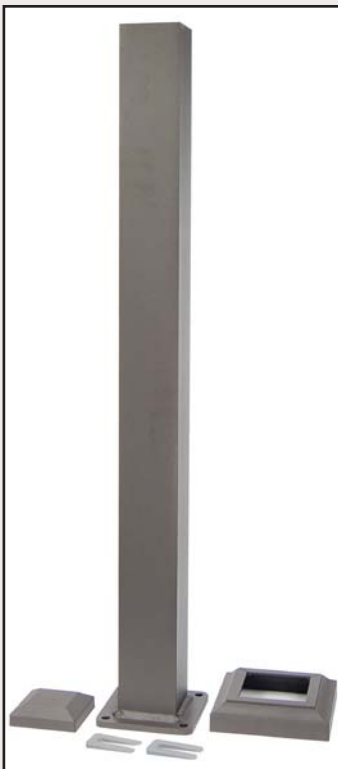

Available in:

- Absolute Black
- Cocoa Bronze
- Dream White

4" Aluminum Post w/ Cap and Skirt

Sold in any quantity.

4" Welded flange post includes post cap, 2 piece skirt and shims.

Residential

4" x 40"

- Item # PR4040POSTABT - Absolute Black
- Item # PR4040POSTCBT - Cocoa Bronze
- Item # PR4040POSTDWT - Dream White

4" x 44"

- Item # PR4044POSTABT - Absolute Black
- Item # PR4044POSTCBT - Cocoa Bronze
- Item # PR4044POSTDWT - Dream White

4" x 54"

- Item # PR4054POSTABT - Absolute Black
- Item # PR4054POSTCBT - Cocoa Bronze
- Item # PR4054POSTDWT - Dream White