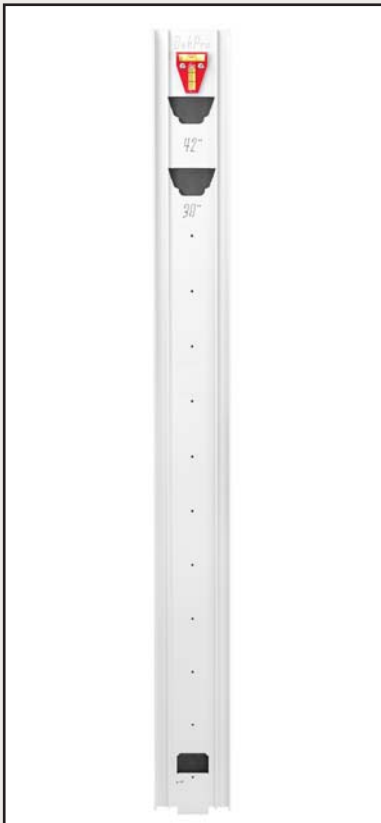

Quick Jig for Level Railing