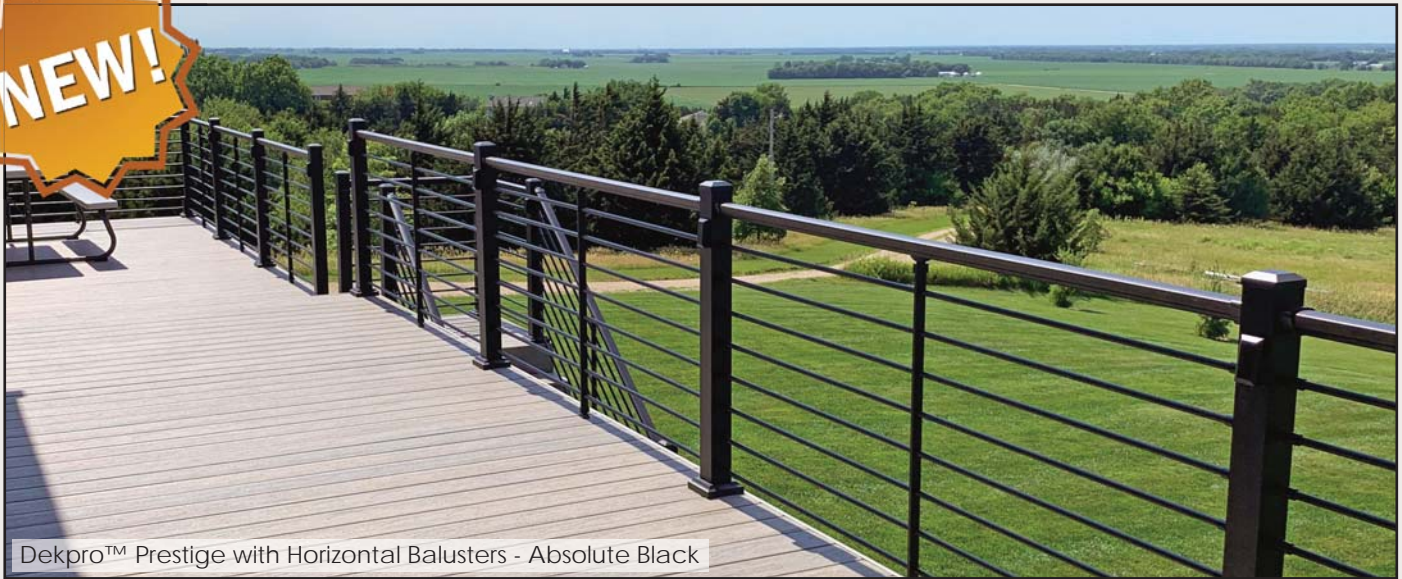

# Horizontal Baluster Railing

Dekpro™ Prestige with Horizontal Balusters - Absolute Black