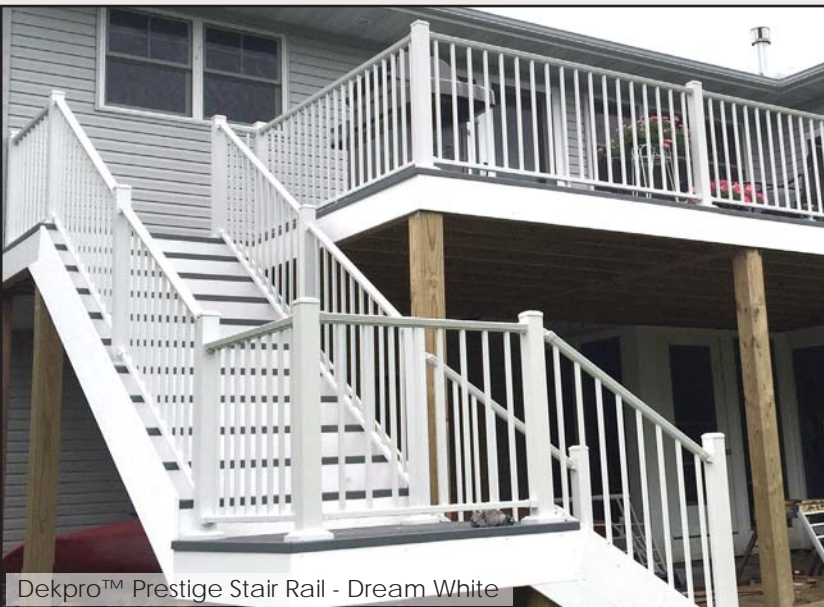

Dekpro™ Prestige Stair Rail - Absolute Black

Dekpro™ Prestige Stair w/ Secondary Handrail - Absolute Black

Dekpro™ Prestige Stair Rail - Dream White

Stair Aluminum Rails

- Adjustable up to 40° angle
- Textured Powder Coat Finish
- Available in 4 Colors
- Low Maintenance Railing
- Residential and Commercial