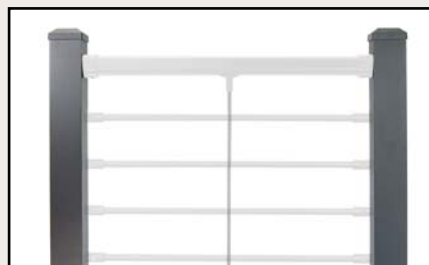

Horizontal Baluster Railing

Horizontal Baluster Railing System

- Sleek, Modern Design
- 6' and 8' Lengths
- Field Trimmable to Length
- Level and Stair Railings
- 36" and 42" Rail Heights
- Easy Installation
- 5/8" Diameter Rods

Available Baluster Colors:

3 Part Selection Process

Posts