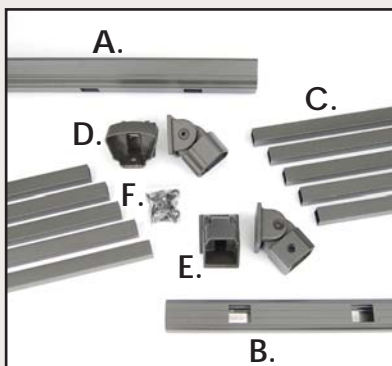

Stair Kit Includes:

- A. 1 - 1-3/4" x 2-1/4" Architectural top rail pre-slotted to accept balusters
- B. 1 - 1-1/4" x 1-1/4" Bottom rail pre-slotted to accept balusters
- C. Square 3/4" balusters:
  15 per 6' kit • 21 per 8' kit
- D. 2 - Top rail brackets - stair
- E. 2 - Bottom rail brackets - stair
- F. T30 Torx self-drilling screws included