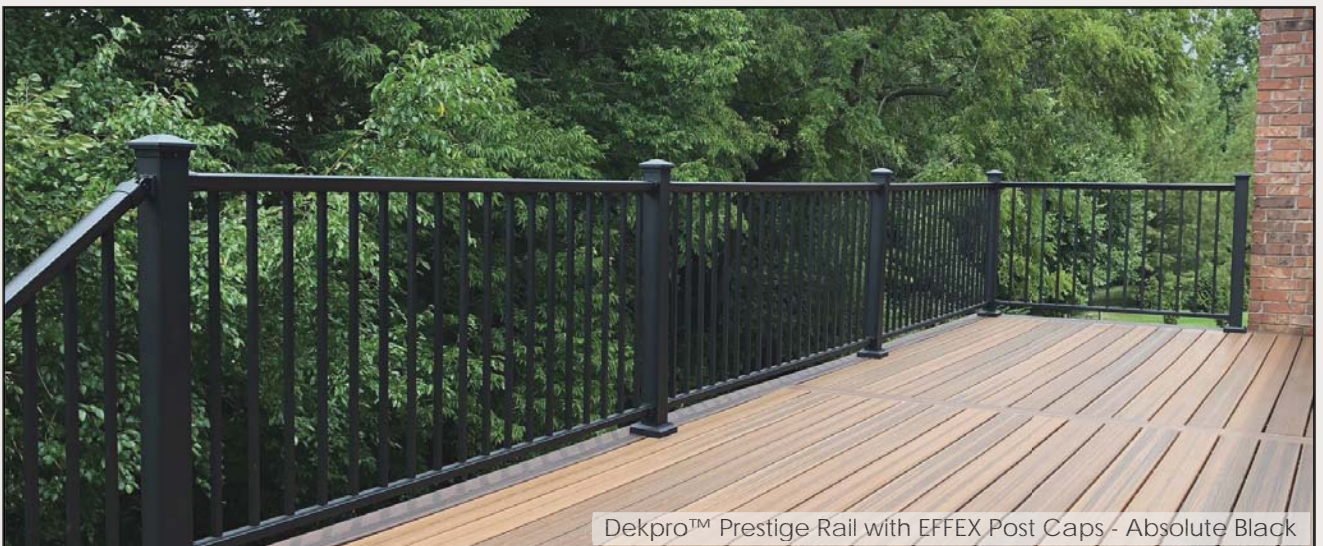

# Gallery

Dekpro™ Prestige Level Rail w/ Drink Rail - Absolute Black

Dekpro™ Prestige Level Rail - Maple Cream

Dekpro™ Prestige with EFFEX Glow Post Cap

Dekpro™ Prestige Rail with EFFEX Post Caps - Absolute Black