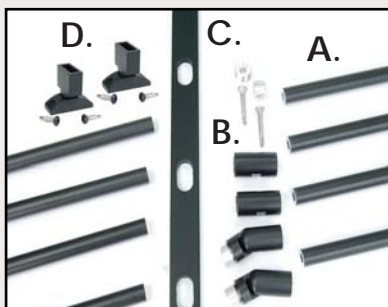

Stair Kit Includes:

- A. 8 - 5/8" Diameter Horizontal Balusters
- B. 16 - Stair Horizontal Baluster Connectors w/ Fasteners
- C. 1 - Mid-Rail Support
- D. 2 - Mid-Rail Support Connector Shoes w/ Fasteners