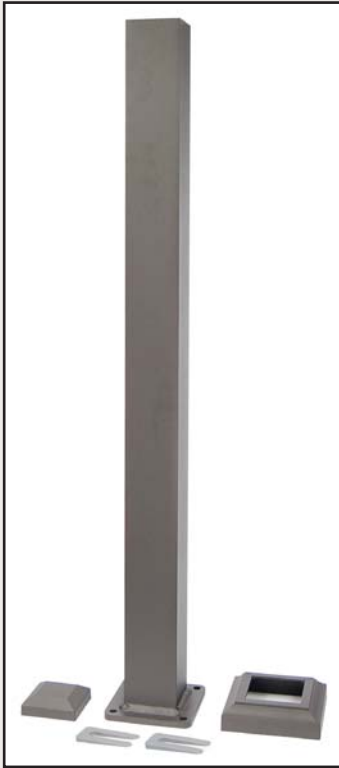

Horizontal Baluster Railing

Posts and Post Sleeves

Available in:

Absolute Black

Cocoa Bronze

Dream White

3" Aluminum Post w/ Cap and Skirt

Sold in any quantity.

3" Welded flange post includes post cap, 2 piece skirt and shims.

Residential

3" x 40"

Item # PR3040POSTABT - Absolute Black

Item # PR3040POSTCBT - Cocoa Bronze

Item # PR3040POSTDWT - Dream White

3" x 44"

Item # PR3044POSTABT - Absolute Black

Item # PR3044POSTCBT - Cocoa Bronze

Item # PR3044POSTDWT - Dream White

3" x 54"

Item # PR3054POSTABT - Absolute Black

Item # PR3054POSTCBT - Cocoa Bronze

Item # PR3054POSTDWT - Dream White

* Commercial rated posts available.