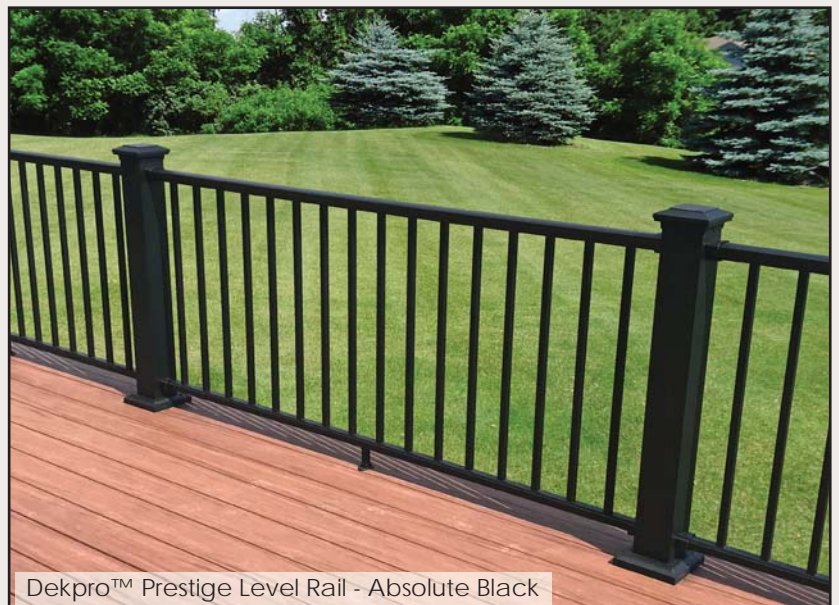

Dekpro™ Prestige Level Rail - Dream White

Dekpro™ Prestige Level Rail - Absolute Black