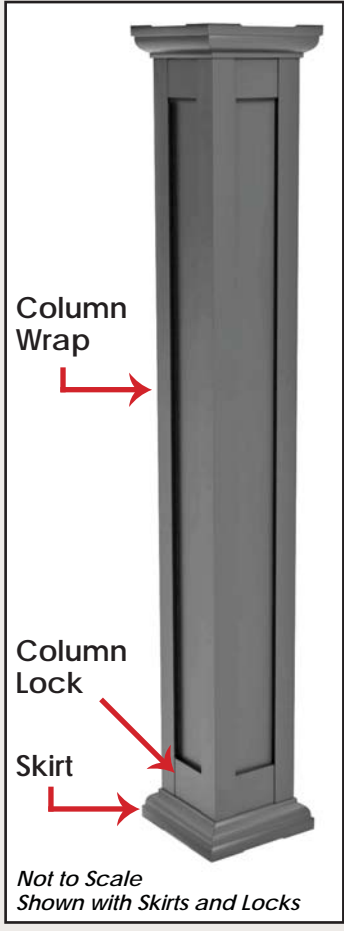

DekPro™ Column Wrap

1. Available in:
2. Absolute Black
   - Cocoa Bronze
   - Dream White

120" Aluminum Column Wrap - 4 Piece

Sold in any quantity.

120" - 4 Piece snap together aluminum column wrap. Available to fit around 4x4 and 6x6 wood posts. Does **not** include post skirt or column locks.

6" x 120" - Fits 4x4 Wood Post

- Item # PR6120CWRAPABT - Absolute Black
- Item # PR6120CWRAPCBT - Cocoa Bronze
- Item # PR6120CWRAPDWT - Dream White

8" x 120" - Fits 6x6 Wood Post - SPECIAL ORDER

- Item # PR8120CWRAPABT - Absolute Black
- Item # PR8120CWRAPCBT - Cocoa Bronze
- Item # PR8120CWRAPDWT - Dream White