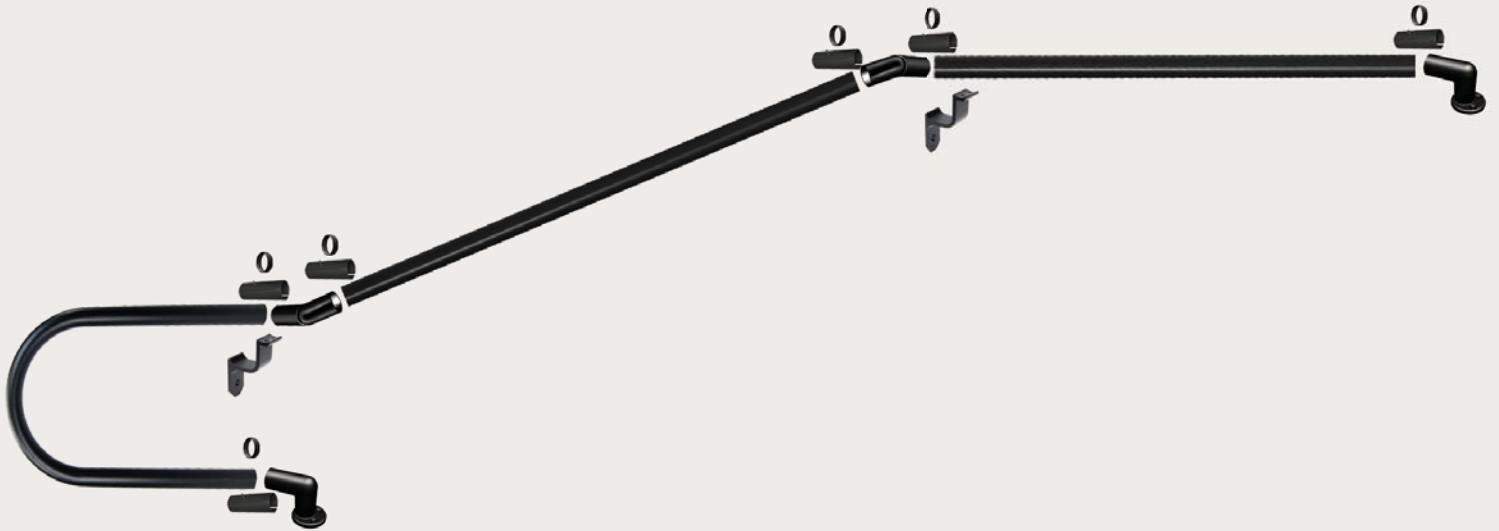

## 1-1/2" DekPro™ Prestige Round Aluminum Handrail - Textured

Available in:

-  Absolute Black
-  Cocoa Bronze
-  Dream White
-  Maple Cream
-  Silver