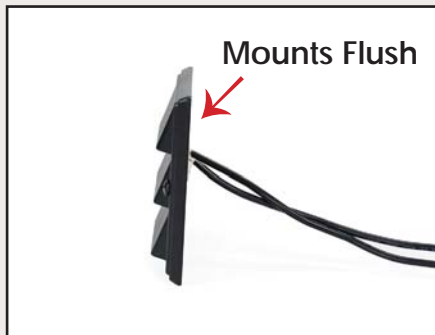

Available in:

- ☒ Absolute Black
- ☐ Cocoa Bronze
- ☐ Dream White
- ☐ Maple Cream

DekPro™ EFFEX Vertical Post Light

Sold in any quantity.

LED Vertical Post Light fits posts 2" or wider and is great for illuminating decks or walkways. Features 2 ea. - 3' Quick Connect leads for easy wiring. Draws **1 watt** per fixture. Measures 3-1/2"H x 1-3/4"W x 7/8"T. Casts light approx. 3-6 feet. Light color - 3000 - 3500K.

Item # DPPLABT - Absolute Black

Item # DPPLCBT - Cocoa Bronze

Item # DPPLDWT - Dream White

Item # DPPLMCT - Maple Cream

DekPro Quick Connect System