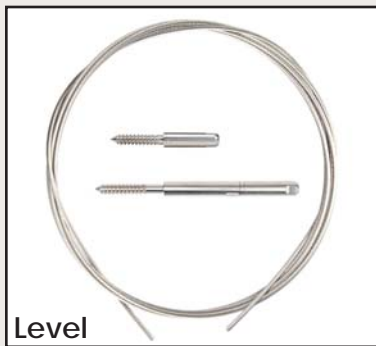

Level

FlexFX™ - Cable Fittings for Sleeves over Wood

Sold in any quantity.

Cable railing and fittings made in USA from high quality 316 grade stainless steel. Designed to work for aluminum sleeved wood posts. Pre-Drill using 7/32" drill bit.

Level Cable Fittings

- Item #: RFXWLN1/8 - 1/8" Fitting
- Item #: RFXWLN1/8-10 - 1/8" Fitting (10 Pack)

- Item #: RFXWLT1/8 - 1/8" Tensioner
- Item #: RFXWLT1/8-10 - 1/8" Tensioner (10 Pack)