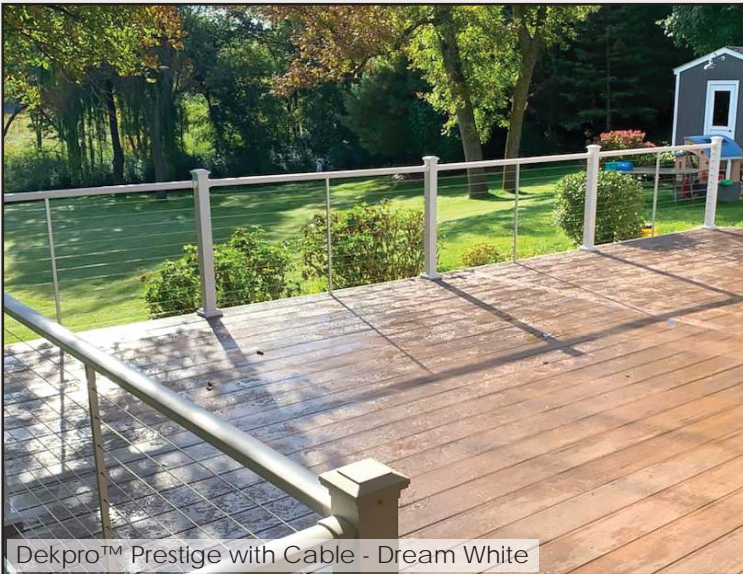

Dekpro™ Secondary Handrail - Absolute Black