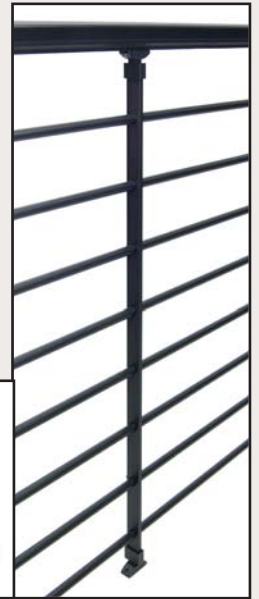

#### Stair Support

Item # 203010 - Black Textured

Item # 203011 - Anodized

Dekpro™ Prestige with Horizontal Balusters - Absolute Black