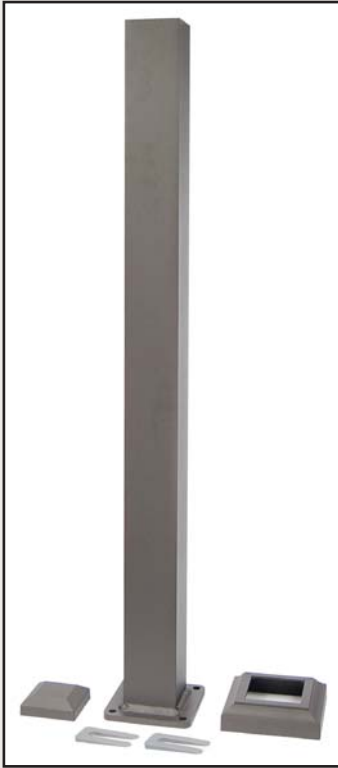

Posts

Posts and Post Sleeves

Available in:

- Absolute Black
- Cocoa Bronze
- Dream White
- Maple Cream

3" Aluminum Post w/ Cap and Skirt

Sold in any quantity.

3" Welded flange post includes post cap, 2 piece skirt and shims.

Residential

3" x 40"

- Item # PR3040POSTABT - Absolute Black
- Item # PR3040POSTCBT - Cocoa Bronze
- Item # PR3040POSTDWT - Dream White
- Item # PR3040POSTMCT - Maple Cream

3" x 44"

- Item # PR3044POSTABT - Absolute Black
- Item # PR3044POSTCBT - Cocoa Bronze
- Item # PR3044POSTDWT - Dream White
- Item # PR3044POSTMCT - Maple Cream

3" x 54"

- Item # PR3054POSTABT - Absolute Black
- Item # PR3054POSTCBT - Cocoa Bronze
- Item # PR3054POSTDWT - Dream White
- Item # PR3054POSTMCT - Maple Cream

* Commercial rated posts available.