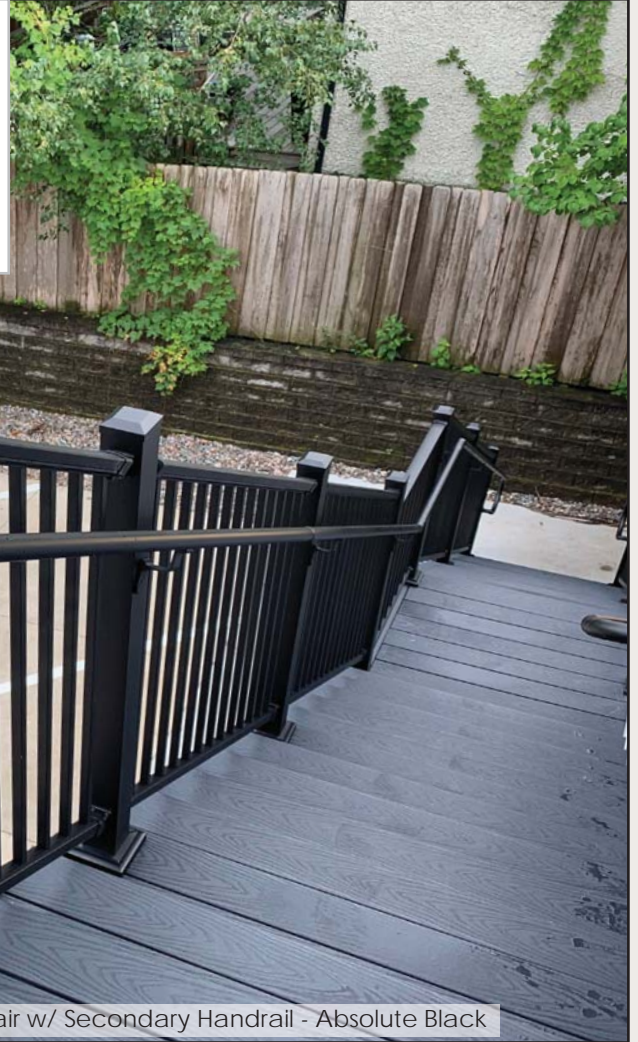

# Stair Railing

DekPro™ Prestige aluminum stair railing features a slotted top and bottom rail that allows it to adjust up to 40 degrees. Made from durable aluminum with a finely textured powder coat finish, this rail is virtually maintenance free.