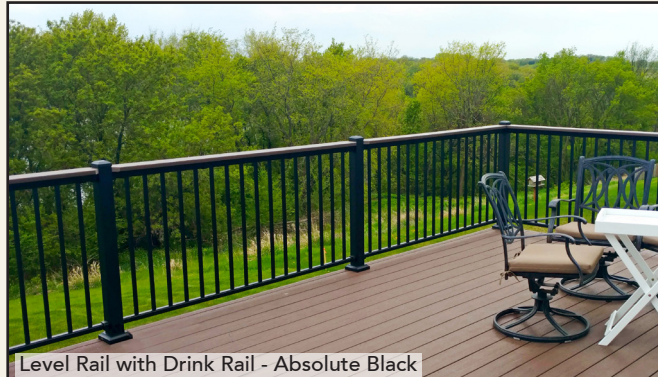

Idea Gallery

Level Rail - Cocoa Bronze

Level Rail with Drink Rail - Absolute Black

Sleeved Rail with Cable and Drink Rail - Absolute Black

Available Options:

- Tri-Rail Design
- Drink Rail
- Cable Railing
- Glass Balusters
- Gate Kits
- Secondary ADA Handrail

TEXTURED FINISHES

Absolute Black

Cocoa Bronze

Dream White

Maple Cream

Level and Stair Rail - Absolute Black

Easy Elegant Economical

WWW.DEKPROMFG.COM