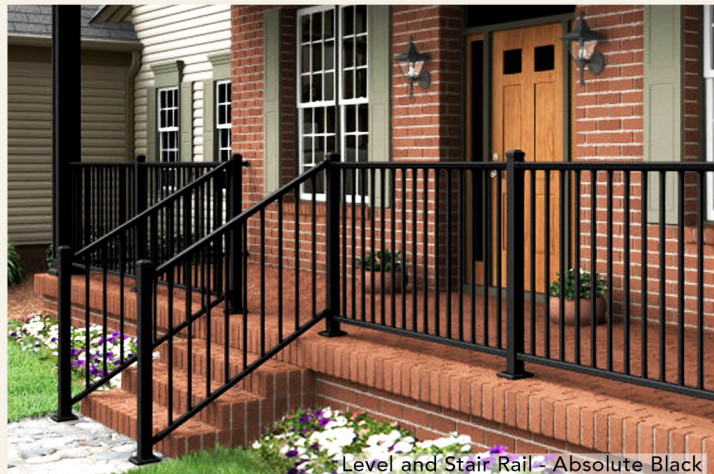

Idea Gallery

Level Rail - Cocoa Bronze

Level Rail with Drink Rail - Absolute Black

Sleeved Rail with Cable and Drink Rail - Absolute Black

Available Options:

- Tri-Rail Design
- Drink Rail
- Cable Railing
- Glass Balusters
- Gate Kits
- Secondary ADA Handrail

TEXTURED FINISHES

Absolute Black

Cocoa Bronze

Dream White

Maple Cream

Level and Stair Rail - Absolute Black

Easy Elegant Economical

WWW.DEKPROMFG.COM