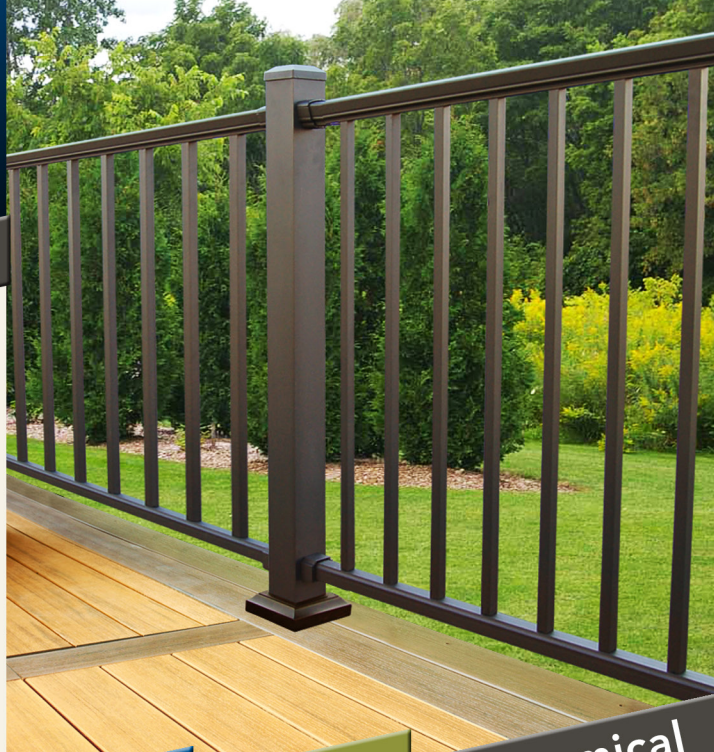

Easy Elegant Economical

NEW! DekPro™ EFFEX
Post Caps & Lighting

Textured Aluminum Railing Systems
Residential • Commercial