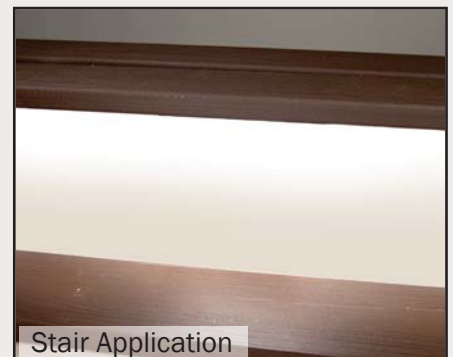

Stair Lighting

DekPro™ EFFEX Louvered and Strip Lights

NEW

1. Available in:
2. Absolute Black
   - Cocoa Bronze
   - Dream White

DekPro™ EFFEX Louvered Step Light

Sold in any quantity.

Step Light **mounts flush** to surface and requires **no cut out for a back box**. Used to illuminate steps or walkways. Features 2 ea. - 3' Quick Connect leads for easy wiring. High quality LED Lights. Draws **1.5 watts** per fixture. Measures 4-1/4"W x 3-1/2"H. Light color - 3000 - 3500K.

- Item # DPRISERLABT - Absolute Black (shown)
- Item # DPRISERLCBT - Cocoa Bronze
- Item # DPRISERLDWT - Dream White

NEW

DekPro™ EFFEX Strip Light

Sold in any quantity.

Light strip commonly used for stair lighting and/or under rail lighting. Uses 3M adhesive backing to attach to any clean flat surface. High quality LED Lights. Measures 5/16" wide and available in 2 lengths. Trimmable to length in 2" increments. Features 2 quick connect leads for easy wiring.

- Item #: DPSL30 - 30" Strip Light (2.5 Watts)
- Item #: DPSL55 - 55" Strip Light (4.5 Watts)