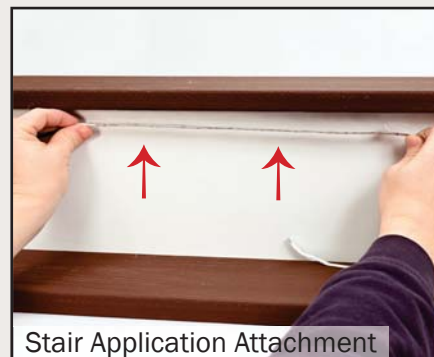

Stair Lighting

DekPro™ EFFEX Louvered and Strip Lights

NEW

1. Available in:
2. Absolute Black
   - Cocoa Bronze
   - Dream White

DekPro™ EFFEX Louvered Step Light

Sold in any quantity.

Step Light **mounts flush** to surface and requires **no cut out for a back box**. Used to illuminate steps or walkways. Features 2 ea. - 3' Quick Connect leads for easy wiring. High quality LED Lights. Draws **1.5 watts** per fixture. Measures 4-1/4"W x 3-1/2"H. Light color - 3000 - 3500K.

- Item # DPRISERLABT - Absolute Black (shown)
- Item # DPRISERLCBT - Cocoa Bronze
- Item # DPRISERLDWT - Dream White

NEW

DekPro™ EFFEX Strip Light

Sold in any quantity.

Light strip commonly used for stair lighting and/or under rail lighting. Uses 3M adhesive backing to attach to any clean flat surface. High quality LED Lights. Measures 5/16" wide and available in 2 lengths. Trimmable to length in 2" increments. Features 2 quick connect leads for easy wiring.

- Item #: DPSL30 - 30" Strip Light (2.5 Watts)
- Item #: DPSL55 - 55" Strip Light (4.5 Watts)