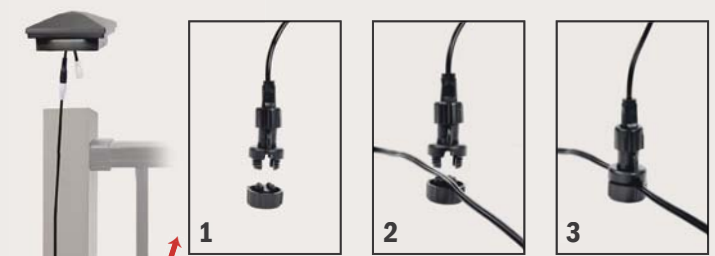

In-Line Connector (Optional)