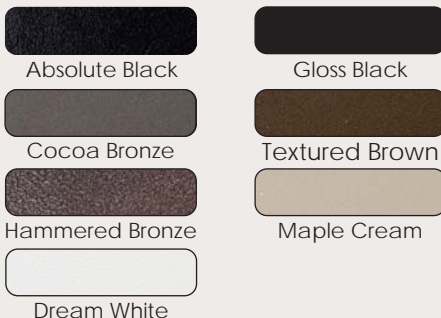

6" Cap (Actual Opening 6-1/8")

Item # DPPC6PABT - Absolute Black
 Item # DPPC6PGBLK - Gloss Black
 Item # DPPC6PCBT - Cocoa Bronze
 Item # DPPC6PBRNT - Textured Brown
 Item # DPPC6PHBRZ - Hamm Bronze
 Item # DPPC6PDWT - Dream White

Available Colors:

Plateau - Flat Top Post Cap

Sold in any quantity.

The flat top design of the Plateau post cap features a classic style that fits most design schemes. Made with premium aluminum components and finished with a durable powder coating. Fasten cap to post using color matched stainless steel screws (included).

3-5/8" Cap (Actual Opening 3-5/8")

Item # DPPC358FABT - Absolute Black
 Item # DPPC358FGBLK - Gloss Black
 Item # DPPC358FCBT - Cocoa Bronze
 Item # DPPC358FBRNT - Textured Brown
 Item # DPPC358FHBRZ - Hamm Bronze (shown)
 Item # DPPC358FDWT - Dream White
 Item # DPPC358FMCT - Maple Cream

Available Colors:

Post Caps

DekPro™ EFFEX Post Caps for Prestige Railing

Available Textured Colors:

Absolute Black

Cocoa Bronze

Dream White

Maple Cream