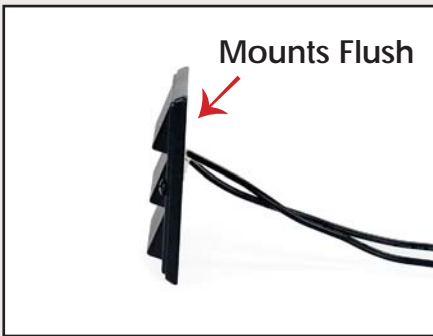

DekPro™ EFFEX Louvered Step Light

Sold in any quantity.

Step Light **mounts flush** to surface and requires **no cut out for a back box**. Used to illuminate steps or walkways. Features 2 ea. - 3' Quick Connect leads for easy wiring. High quality LED Lights. Draws **1.5 watts** per fixture. Measures 4-1/4"W x 3-1/2"H. Light color - 3000 - 3500K.

- Item # DPRISERLABT - Absolute Black (shown)
- Item # DPRISERLCBT - Cocoa Bronze
- Item # DPRISERLDWT - Dream White