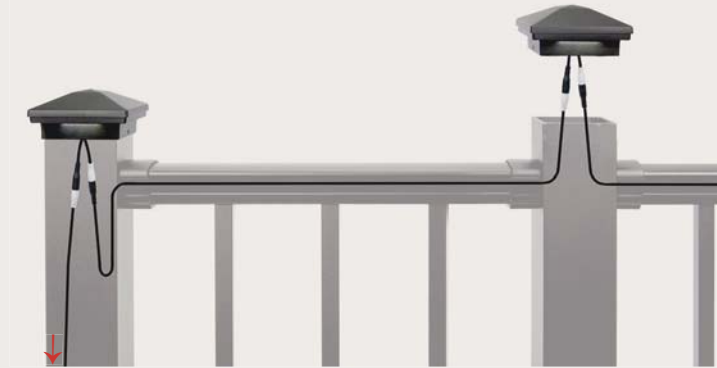

Wiring Overview

Rail Wiring Overview

Quick Connect Wiring

Transformer