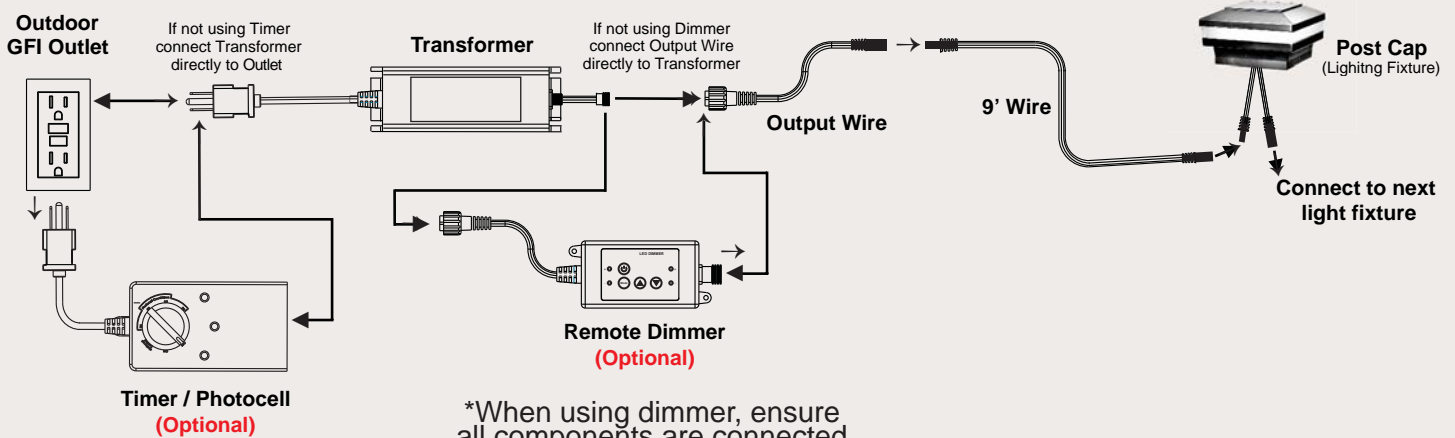

Power Supply Diagram