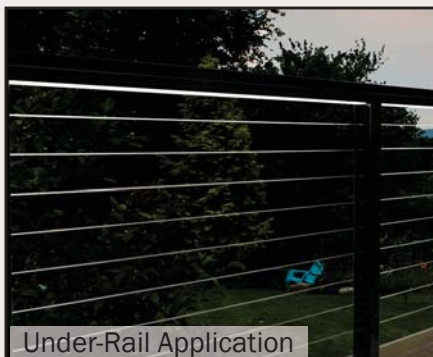

Stair Lighting

DekPro™ EFFEX Louvered and Strip Lights

NEW

1. Available in:
2. Absolute Black
   - Cocoa Bronze
   - Dream White

DekPro™ EFFEX Louvered Step Light

Sold in any quantity.

Step Light **mounts flush** to surface and requires **no cut out for a back box**. Used to illuminate steps or walkways. Features 2 ea. - 3' Quick Connect leads for easy wiring. High quality LED Lights. Draws **1.5 watts** per fixture. Measures 4-1/4"W x 3-1/2"H. Light color - 3000 - 3500K.

- Item # DPRISERLABT - Absolute Black (shown)
- Item # DPRISERLCBT - Cocoa Bronze
- Item # DPRISERLDWT - Dream White

NEW

DekPro™ EFFEX Strip Light

Sold in any quantity.

Light strip commonly used for stair lighting and/or under rail lighting. Uses 3M adhesive backing to attach to any clean flat surface. High quality LED Lights. Measures 5/16" wide and available in 2 lengths. Trimmable to length in 2" increments. Features 2 quick connect leads for easy wiring.

- Item #: DPSL30 - 30" Strip Light (2.5 Watts)
- Item #: DPSL55 - 55" Strip Light (4.5 Watts)