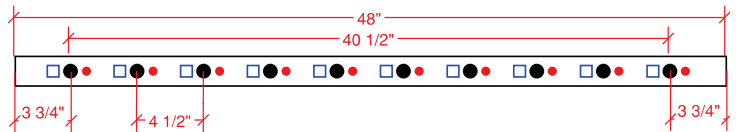

DekPro™ Round Balusters with Hidden Connectors