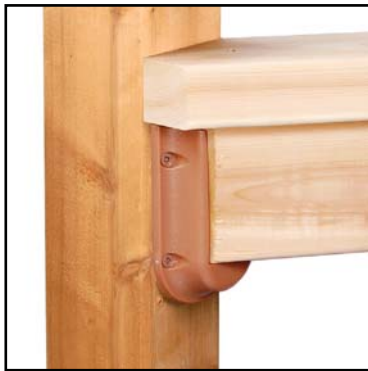

Available in:

Black

Bronze

Cedar

Gray

2" x 4" 45° Railing Connector

Sold in packs of 2. 25/case

2" x 4" 45° Rail connector with design, style and flair for attaching upper and lower rail to post at a typical 45° angle. 1" deep saddle provides great strength and holding power. Includes color matched stainless steel screws. (Requires slight trimming of 2" x 4" lineal)

Item # DP389 - Black
Item # DP389BZ - Bronze
Item # DP389C - Cedar
Item # DP389G - Gray