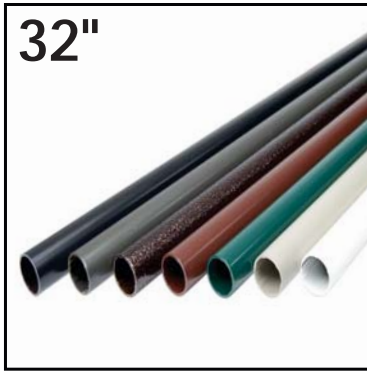

Available in:

- Black
- Bronze
- Ham. Bronze
- Clay
- Rust
- Green
- White

32" Round 10 Pk Aluminum Balusters

Sold in packs of 10. 10/case

32" x 3/4" Smooth satin round baluster designed for 42" rail height. Each baluster is individually poly bagged for added protection.

- Item # DP248 - Black
- Item # DP250 - Bronze
- Item # DP255 - Hammered Bronze
- Item # DP252 - Clay
- Item # DP256 - Rust
- Item # DP254 - Green
- Item # DP258 - White

Please use 2.67 balusters per lineal foot for estimating purposes