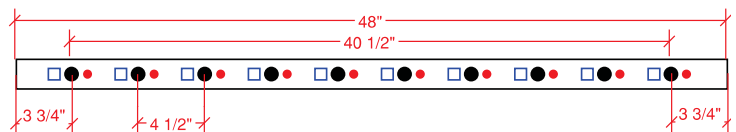

Universal Baluster Spacing Template - 48"

Sold in any quantity.

Spaces balusters at 4-1/2" **on center** to meet railing code. Allows for even spacing of DekPro™ round, square and architectural baluster connectors. Round and square connectors fit into template, for architectural connectors use small hole to locate.

Item # DPBALUSTERTEMP - 48" Length PVC Template