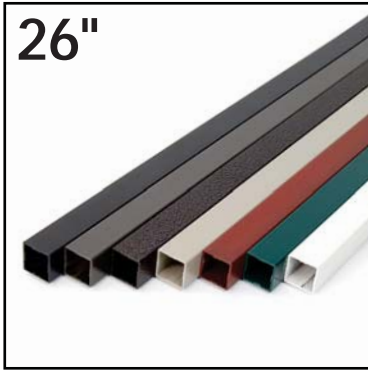

Available in:

- Black
- Bronze
- Ham. Bronze
- Clay
- Rust
- Green
- White

26" Square 10 Pk Aluminum Balusters

Sold in packs of 10. 10/case

26" x 3/4" Smooth satin square baluster designed for 36" rail height. Each baluster is individually poly bagged for added protection.

- Item # DP212 - Black
- Item # DP214 - Bronze
- Item # DP219 - Hammered Bronze
- Item # DP216 - Clay
- Item # DP220 - Rust
- Item # DP218 - Green
- Item # DP222 - White

Please use 2.67 balusters per lineal foot for estimating purposes