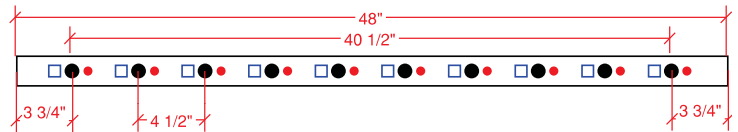

DekPro™ Square Balusters w/ Architectural Connectors