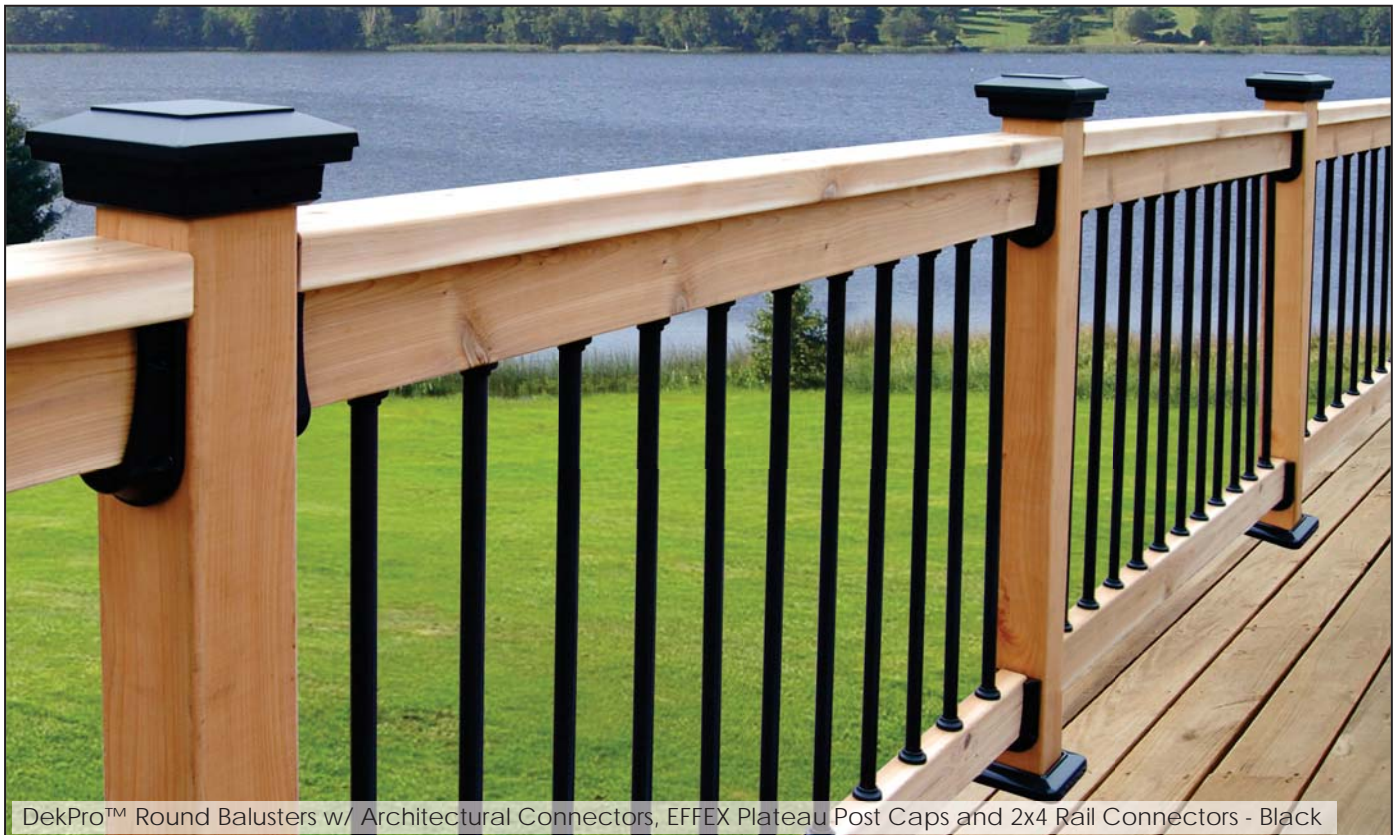

DekPro™ Round Balusters w/ Architectural Connectors, EFFEX Plateau Post Caps and 2x4 Rail Connectors - Black