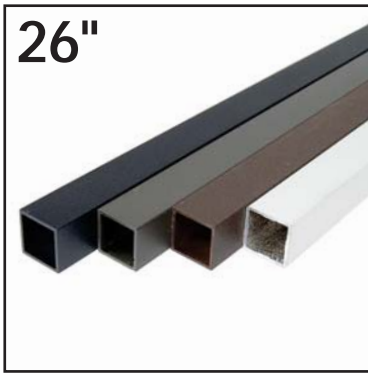

Available in:

- Text. Black
- Text. Bronze
- Text. Brown
- Text. White

26" Textured Square 10 Pk Aluminum Balusters

Sold in packs of 10. 10/case

26" x 3/4" Textured square baluster designed for a 36" rail height. Each baluster is individually poly bagged for added protection.

- Item # DP212T - Textured Black
- Item # DP214T - Textured Bronze
- Item # DP213T - Textured Brown
- Item # DP222T - Textured White

Please use 2.67 balusters per lineal foot for estimating purposes