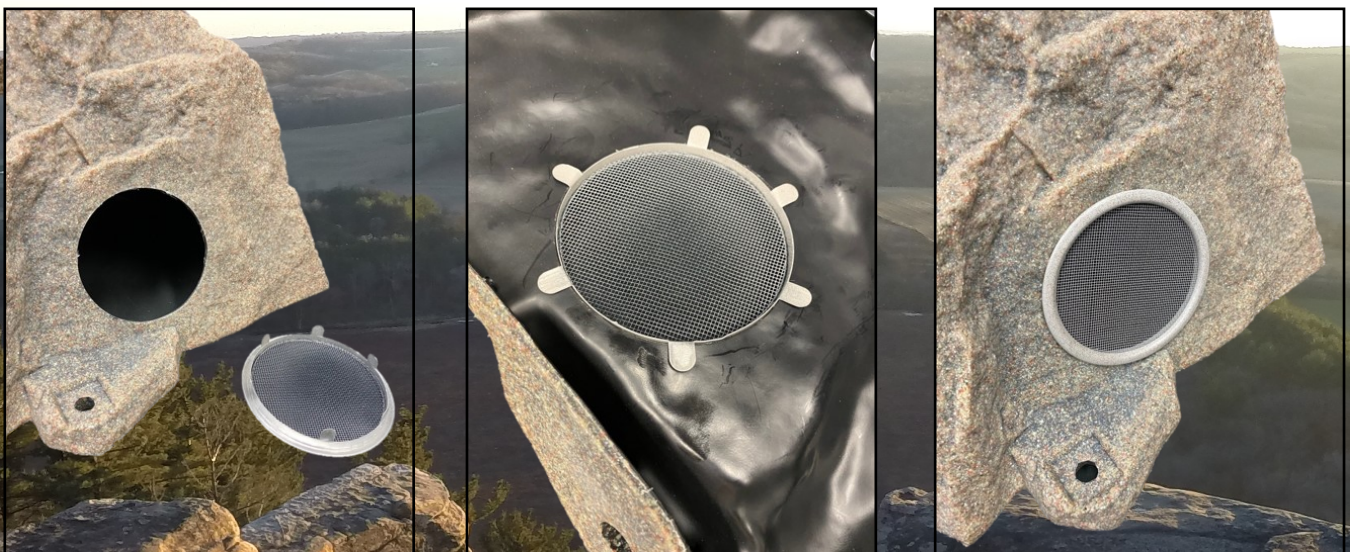

## Vent Installation:

Allowing for airflow within Dekorrra Rock Enclosures is very simple. Dekorrra offers a number of ventilation sizes and options depending on your application. From 1.5" up to 6" an easy install vent is available.

- Decide on vent size needed for your application Color options are Silver or Brown, Autumn Bluff and Sandstone
- Locate a flat location on the rock that will accept the entire vent
- Drill using a dedicated hole saw bit for the appropriate size vent
- Install vent into opening
- Fold back locking tabs on rock interior to secure vent in place (6" vents are designed with a locking collar and not foldable tabs)