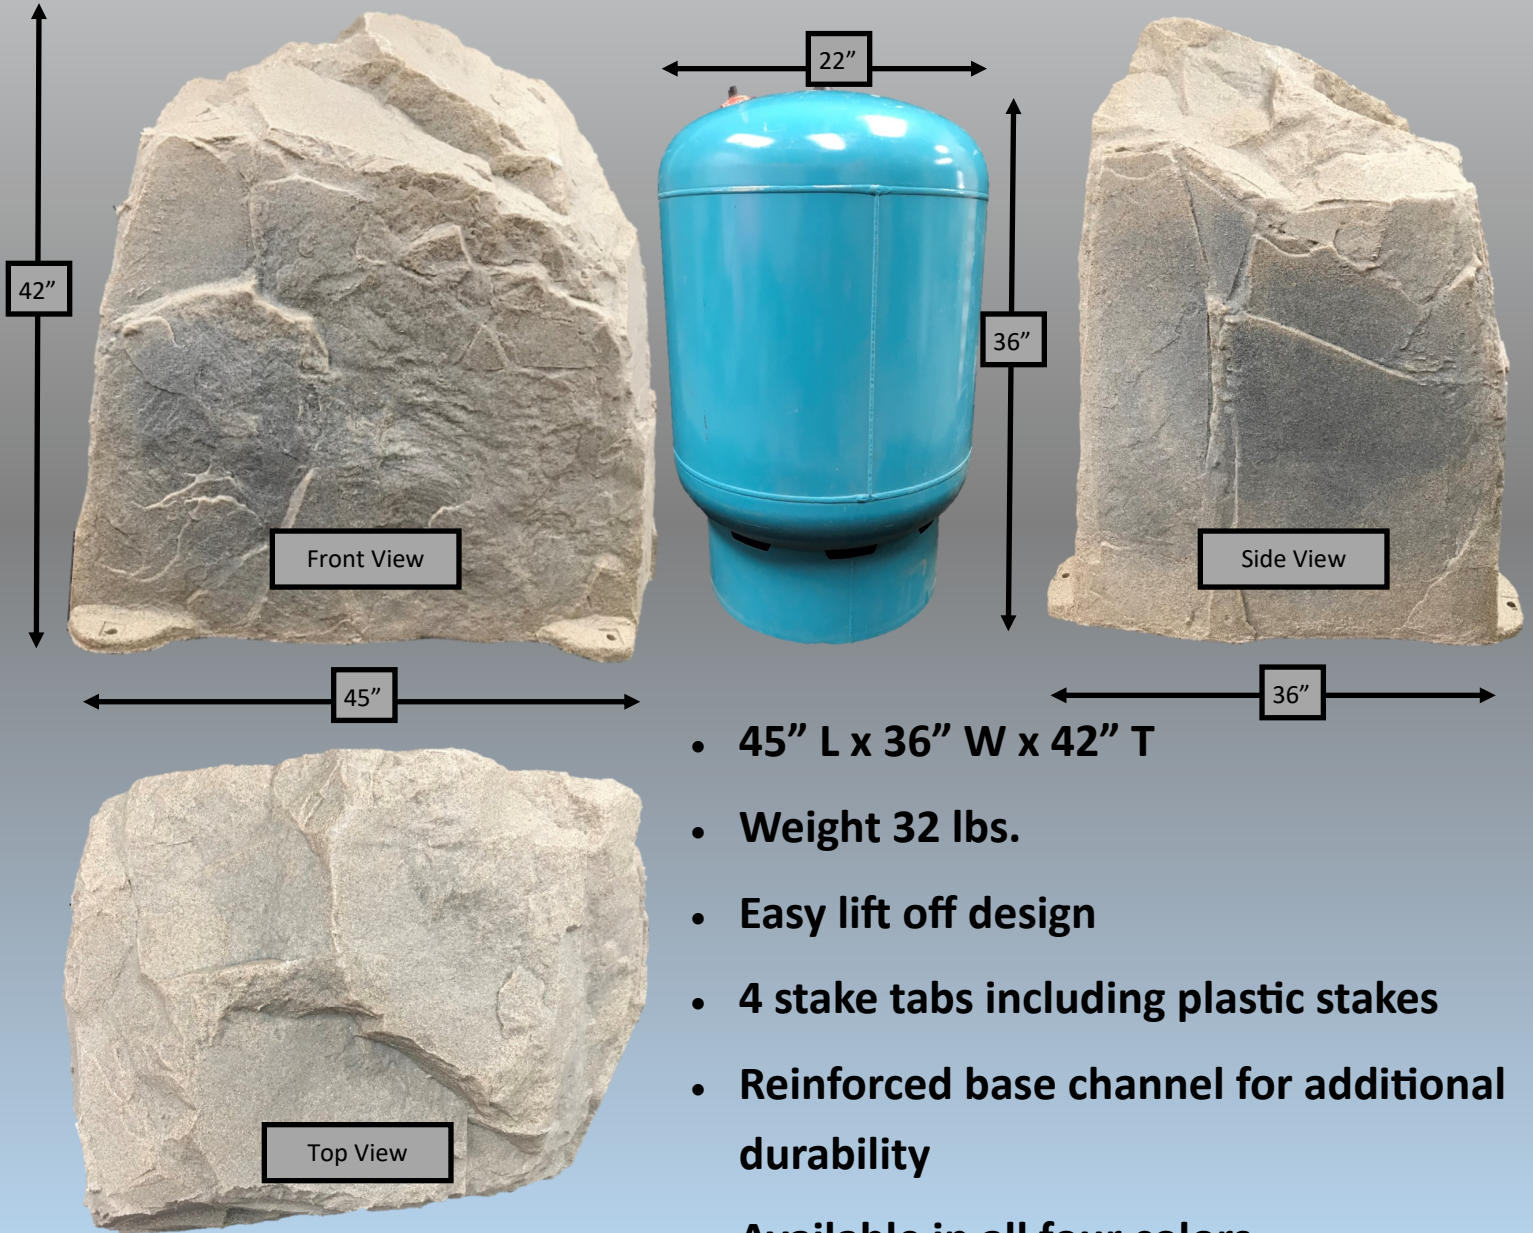

DEKORRA ROCK ENCLOSURES

Just in time for 2019 Dekorrra Products has just completed our new model 123! Designed with a smaller foot print and plenty of working height, model 123 fits in nicely between the 103 and 104 models for pressure tank assemblies and combined utility installations!

- 45" L x 36" W x 42" T
- Weight 32 lbs.
- Easy lift off design
- 4 stake tabs including plastic stakes
- Reinforced base channel for additional durability
- Available in all four colors
- Available in Pro-R thermal wall