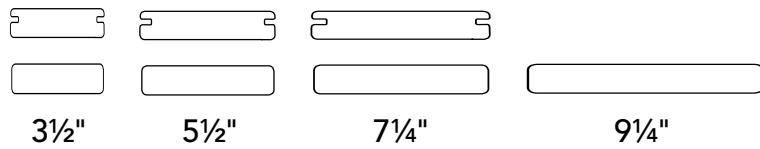

VOYAGE DECKING

- Vertical grain with enhanced traction
- 12' length in grooved-edge only
- 16' and 20' lengths; solid- and grooved-edge
- 8" and 11¼" fascia available in 12' lengths
- Unique cap contains infrared reflective materials to reduce solar heat gain
- Micro-embossing reduces the surface-to-skin contact

*Capped composite decking boards tested by an independent third-party lab in wet conditions under the AS/NXS 4586-2013 standard; decking board were tested on 9/24/18-9/25/18.

BEST-IN-CLASS TRACTION