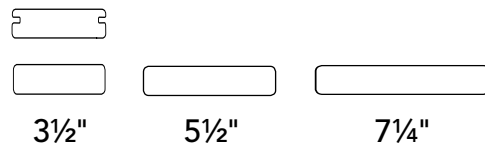

ACCENT & ADD DEFINITION

- Pairs well with Voyage, Vault and Vista Decking
- 21' Length
- 8" and 11 1/4" fascia available in 12' lengths