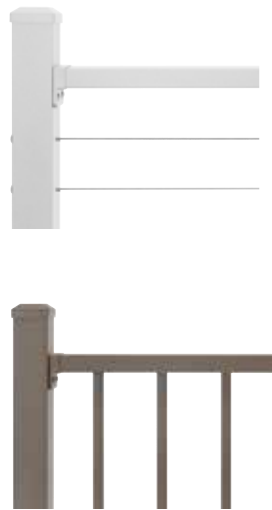

GET *inspired*, GET *creative*.

START YOUR PROJECT HERE:

Discover color combinations with our color selector • Request decking samples
Get a quote • Find a contractor or retailer near you