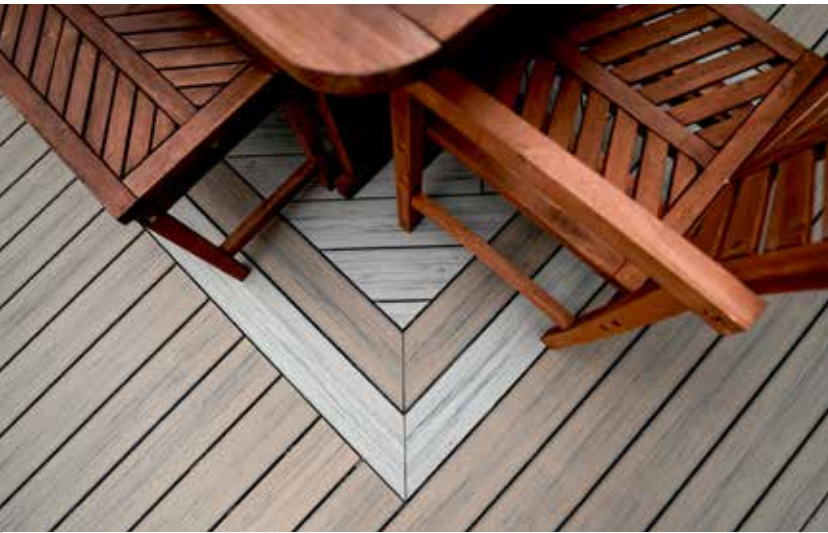

GET *inspired*, GET *creative*.

START YOUR PROJECT HERE:

Discover color combinations with our color selector • Request decking samples
Get a quote • Find a contractor or retailer near you