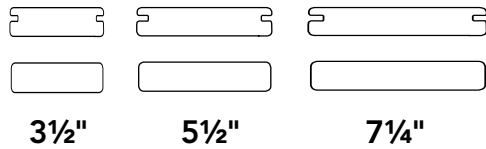

RESIDENTIAL CLADDING

Deckorators® Mineral-based composite (MBC) decking can also be used as exterior cladding. Lightweight yet unbeatably strong, it's an optimal choice for your home exterior. Whether you wish to use Voyage, Vault or Picture Frame Board, each offers unmatched durability and low thermal movement.

- Approved for 3½", 5" and 7¼" widths
- Furring strips placed 24" on center
- Compatible with face screws, Pro Plugs® or Stowaway™ Hidden Fasteners