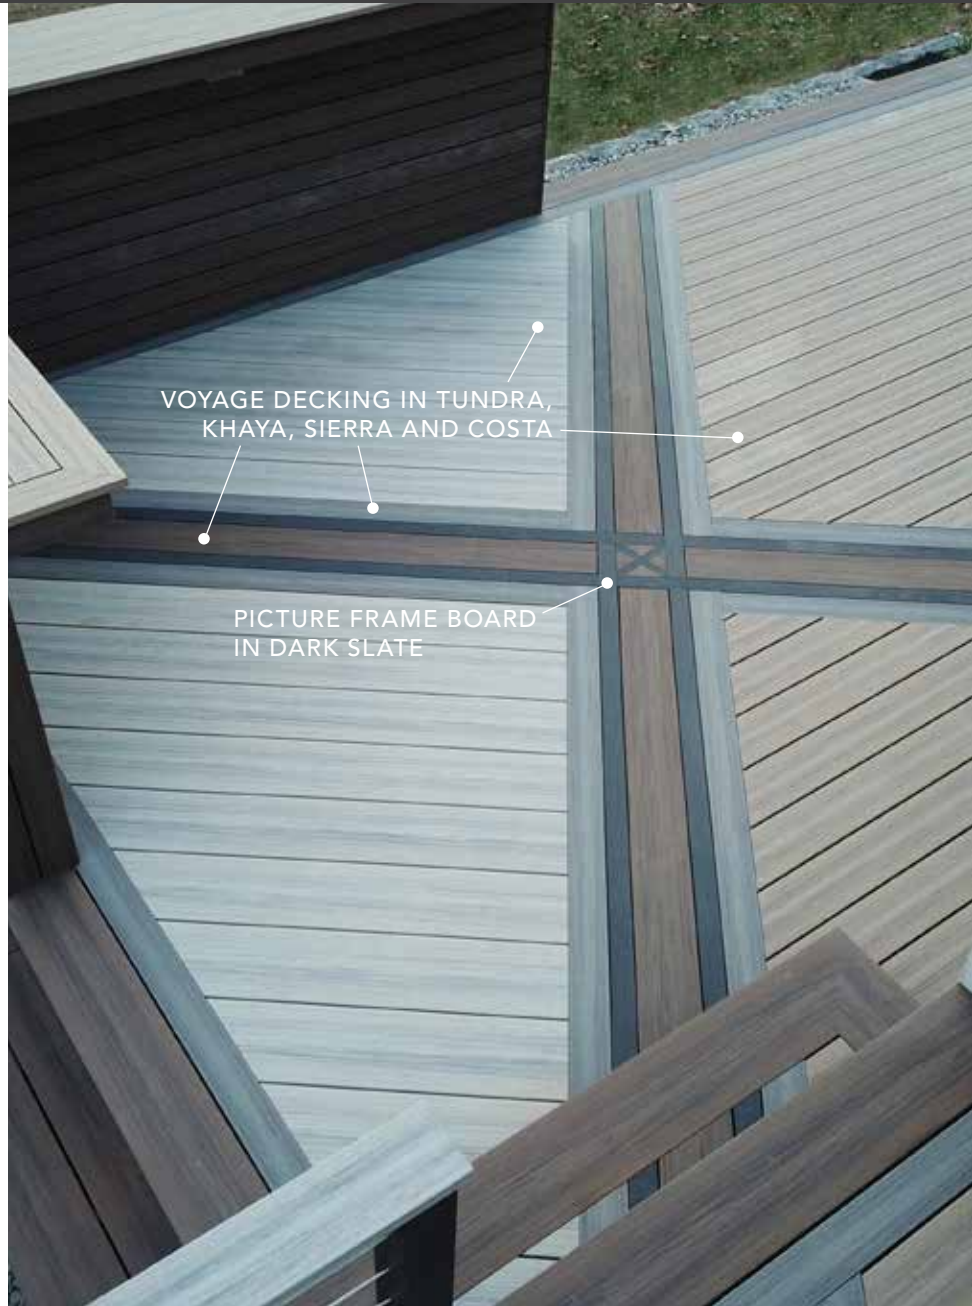

# PICTURE FRAME BOARD

## ACCENT & ADD DEFINITION

- Pairs well with Voyage, Vault and Vista Decking
- 21' Length
- 8" and 11 1/4" fascia available in 12' lengths

DARK SLATE

VOYAGE DECKING IN TUNDRA, KHAYA, SIERRA AND COSTA

PICTURE FRAME BOARD IN DARK SLATE

# VAULT DECKING

5 1/2"

- Flat-grain appearance
- 12' length in grooved-edge only
- 16' and 20' lengths; solid- and grooved-edge

DUSK

MESQUITE