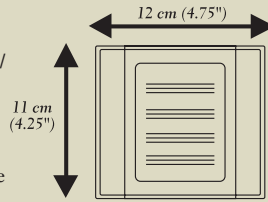

Solar Path Light

Add safety and beauty to your outdoor gardens and pathways. Powerful solar lights provide a brilliant white light over a large radius for up to 10 hours per night. Our solar path lights are made with durable weather resistant stainless steel. Energy efficient and super easy to install.

- High Performance solar path light – stays lit for up to 10 hours
- Lights up automatically every night / auto – off switch
- 2 High output LED's for brilliant white light
- 1 long life AAA Ni-MH rechargeable battery included
- Available in Stainless Steel
- 12 Lumens / 4500 - 5500 Kelvin

● Stainless Steel #SL499