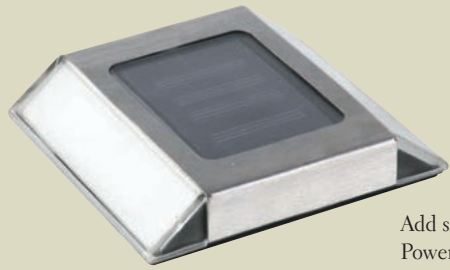

Solar Path Light

Add safety and beauty to your outdoor gardens and pathways. Powerful solar lights provide a brilliant white light over a large radius for up to 10 hours per night. Our solar path lights are made with durable weather resistant stainless steel. Energy efficient and super easy to install.

- High Performance solar path light – stays lit for up to 10 hours
- Lights up automatically every night / auto – off switch
- 2 High output LED's for brilliant white light
- 1 long life AAA Ni-MH rechargeable battery included
- Available in Stainless Steel
- 12 Lumens / 4500 - 5500 Kelvin

● Stainless Steel #SL499

Solar Deck & Wall Lights

Innovative solar lights designed to create a soft ambience almost anywhere. Installs easily with two screws – no complicated wiring. A great accent for decks, stairways, patios and gardens.

- High Performance solar lights – stays lit for up to 12 hours
- Lights up automatically every night / auto - off switch
- 2 High output LED's for brilliant white light
- 1 long life AA Ni-MH rechargeable battery included

- Available in powder coated cast aluminum (Black or White) & electroplated Copper
- 12 Lumens / 4500 - 5500 Kelvin

● Copper #SL177

● Black #SL178

● White #SL179

Solar Motion Sensor Deck & Wall Light

Our truly innovative solar motion sensor deck & wall light has a compact design making it a perfect accent that can be placed almost anywhere, adding a sense of security to your home. The light will automatically stay on a low setting at night, the sensor will activate a super bright light when motion is detected. It installs in minutes and is perfect for stairways, decks, docks, posts and door entrances.