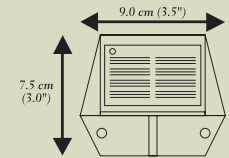

Solar Deck & Wall Lights

Innovative solar lights designed to create a soft ambience almost anywhere. Installs easily with two screws – no complicated wiring. A great accent for decks, stairways, patios and gardens.

- High Performance solar lights – stays lit for up to 12 hours
- Lights up automatically every night / auto - off switch
- 2 High output LED's for brilliant white light
- 1 long life AA Ni-MH rechargeable battery included

- Available in powder coated cast aluminum (Black or White) & electroplated Copper
- 12 Lumens / 4500 - 5500 Kelvin

● Copper #SL177

● Black #SL178

● White #SL179