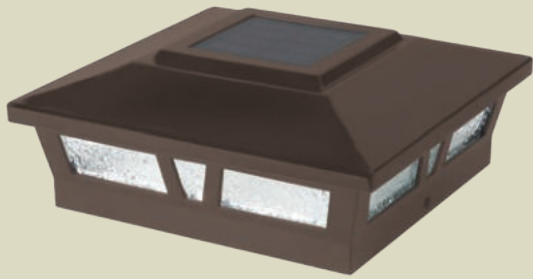

Cambridge Solar Post Cap

Our Cambridge solar post cap is manufactured from heavy duty, weather resistant cast aluminum with durable powder coat finish. This alluring low profile 6x6 solar cap features real pebbled glass lens and two high output surface mount LED's that will automatically light up at dusk creating a picturesque landscape for your fence, porch or deck. Another superior design by Classy Caps Mfg. Inc.

4" x 4" MODELS

● **Black #SL211B**

● **White #SL211W**

● **Bronze #SL211R**

5" x 5" MODELS

● **Black #SL214B**

● **White #SL214W**

- High Performance solar lights – stays lit for up to 10 hours
- Lights up automatically every night / auto - off switch
- High output surface mount LED technology for brilliant white light – 3x brighter than standard LED's
- 1 long life AA Ni-MH rechargeable battery included
- Available in Black, White or Bronze powder coated finish
- Model # SL211 will fit over an actual 4"x4" or 3.5"x3.5" post (3.5"x3.5" adaptor included)
- Model # SL214W & SL214B will fit over an actual 5x5 post
- 10 Lumens / 4500 - 5500 Kelvin

Oxford Solar Post Cap

Similar in design to our low profile Cambridge solar post cap, the Oxford is manufactured from heavy duty, weather resistant cast aluminum with a durable powder coat satin finish that is available in Black, White or Brown.

Featuring unique decorative glass lens and two surface mount LED's, the 6x6 Oxford Solar Post Cap will cast a warm natural light that will automatically light up at dusk creating a picturesque landscape for your fence, porch or deck. Another superior design by Classy Caps. Adaptor included to fit over 3 post sizes - an actual 6"x6", 5.5"x5.5" or 5"x5" post.