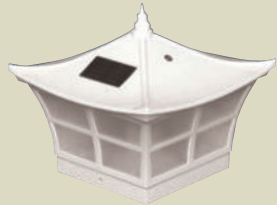

We manufacture one of the most extensive ranges of Solar Post Caps available. Classy Caps offers styles and sizes that will fit over almost any PVC, wood, steel or aluminum posts. Add beauty and security to a wide variety of outdoor settings including pathways, fences, rails, docks and decks.

Classy Caps™

Table of Contents

Ambience Solar Post Cap	4	High Performance Solar Deck & Wall Light.....	17
Classy & Windsor Solar Post Caps	5	Muskoka Universal Solar Dock/Deck & Post Cap Light	18
Colonial & Cambridge Solar Post Caps.....	6	Solar Barn Light.....	19
Prestige Solar Post Cap.....	7	Lancaster Solar Deck & Wall Light	20
2.5"x2.5" Imperial Solar Post Cap.....	8	High Performance Solar Landscape, Path and Garden Lights.....	21
4"x4" / 5"x5" Imperial Solar Post Cap.....	9	Nottingham Solar Hanging Coach Light.....	22
Oxford Solar Post Cap.....	10	Eclipse Solar Hanging Chandelier.....	23
Kingsbridge Dual Lighting Solar Post Cap.....	11	Hampton Solar Lamp.....	24
Wellington Solar Post Cap.....	12	Super Bright 100 LED Solar Motion Security Light	25
Eleganté Solar Lamp	12	Solar Motion Sensor Security Light.....	26
Fairmont Solar & Pyramid Solar Post Caps.....	13	High Performance Solar Spotlight.....	27
Majestic & Regal Solar Post Caps	14	Solar Security Street Light.....	28
Manchester & Summit Solar Post Caps	15	1.5m Aluminum Lamp Post.....	29
Solar Path Light.....	16	PVC Post Caps.....	30
Solar Motion Sensor Deck & Wall Light.....	16		
Solar Deck & Wall Lights.....	17		

Ambience Solar Post Cap

4" x 4" MODEL

 Copper #SL094

5" x 5" MODEL

 White #SL092

Our Ambience Solar Post Caps have two unique LED's that provide a warm yellow light with the effect of a lit candle. Attractively designed in a Japanese garden style, the Ambience is available in traditional PVC White as well as a rich Copper finish. Dependable performance with unique style.