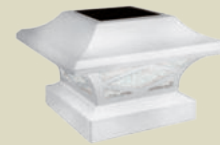

● **Matte Black**
#SLK807B