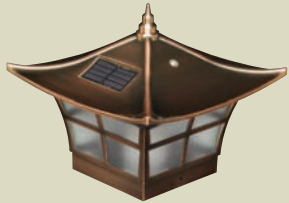

We manufacture one of the most extensive ranges of Solar Post Caps available. Classy Caps offers styles and sizes that will fit over almost any PVC, wood, steel or aluminum posts. Add beauty and security to a wide variety of outdoor settings including pathways, fences, rails, docks and decks.

Classy Caps™

Table of Contents

Ambience Solar Post Cap	4	High Performance Solar Deck & Wall Light.....	17
Classy & Windsor Solar Post Caps	5	Muskoka Universal Solar Dock/Deck & Post Cap Light	18
Colonial & Cambridge Solar Post Caps.....	6	Solar Barn Light.....	19
Prestige Solar Post Cap.....	7	Lancaster Solar Deck & Wall Light	20
2.5"x2.5" Imperial Solar Post Cap.....	8	High Performance Solar Landscape, Path and Garden Lights.....	21
4"x4" / 5"x5" Imperial Solar Post Cap.....	9	Nottingham Solar Hanging Coach Light.....	22
Oxford Solar Post Cap.....	10	Eclipse Solar Hanging Chandelier.....	23
Kingsbridge Dual Lighting Solar Post Cap.....	11	Hampton Solar Lamp.....	24
Wellington Solar Post Cap.....	12	Super Bright 100 LED Solar Motion Security Light	25
Eleganté Solar Lamp	12	Solar Motion Sensor Security Light.....	26
Fairmont Solar & Pyramid Solar Post Caps.....	13	High Performance Solar Spotlight.....	27
Majestic & Regal Solar Post Caps	14	Solar Security Street Light.....	28
Manchester & Summit Solar Post Caps	15	1.5m Aluminum Lamp Post.....	29
Solar Path Light.....	16	PVC Post Caps.....	30
Solar Motion Sensor Deck & Wall Light.....	16		
Solar Deck & Wall Lights.....	17		

Ambience Solar Post Cap

4" x 4" MODEL

 Copper #SL094

5" x 5" MODEL

 White #SL092

Our Ambience Solar Post Caps have two unique LED's that provide a warm yellow light with the effect of a lit candle. Attractively designed in a Japanese garden style, the Ambience is available in traditional PVC White as well as a rich Copper finish. Dependable performance with unique style.