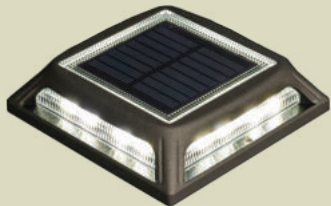

● Black #SL133

● Stainless Steel #DLS900

High Performance Solar Deck & Wall Light

Our solar deck & wall light is manufactured from durable stainless steel, offering a streamlined contemporary design. The warm colored light cascades downward to create a soft ambience. This compact design makes it a perfect accent that can be placed almost anywhere. An appealing addition to any landscape such as decks, stairways, patios, gardens and much more.

- High Performance solar lights, stays lit for up to 12 hours
- Lights up automatically every night, auto off switch
- 4 High output LED's for a soft warm light
- Durable stainless steel
- 1 Long life AA rechargeable battery included
- 10 Lumens / 2700 - 3200 Kelvin

Muskoka Universal Solar Dock/Deck & Post Cap Light

● **Black #SDL505B**

Light Color Modes

● **Warm Natural**

● **Bright White**

THE MOST UNIVERSAL SOLAR LIGHT FIXTURE

Introducing the Classy Caps Muskoka Solar Dock, Deck & Post Cap Light - "The Most Universal Solar Light Fixture!" Boasting a total of 32 high performance surface mount LED's, you can choose from two lighting options with the push of a button - a warm natural light or bright white light. The Universal Muskoka solar light can be mounted to an actual 4"x4" & 3.5"x3.5" post or can be mounted to decks, docks, driveways and pathways with the included accessories. Manufactured from heavy duty cast aluminum with durable matte black powder coat finish the versatile Muskoka exudes quality, adding elegance, charm and security to any outdoor setting. Quick and easy do-it-yourself installation. (25 Lumens / Warm natural light 2700-3200 kelvin or bright white light 4500-5500 Kelvin)