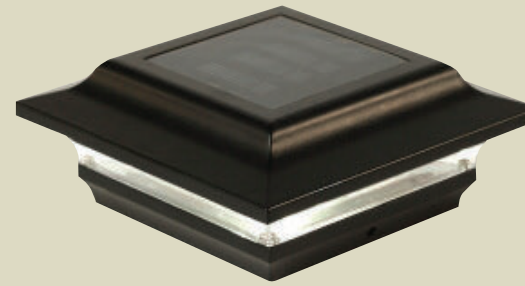

Patent N°: D580,581S

2.5" x 2.5" Imperial Solar Post Cap

The modern yet elegant 2.5"x2.5" Imperial Solar Post Cap offers a clean contemporary design that is unequalled in performance. It's rugged cast aluminum construction with durable powder coated finish means no future painting. Specifically designed for use with steel and aluminum posts. Will fit 3 post sizes – 2.5"x2.5", 2.25"x2.25" or 2"x2".

2.5" x 2.5" MODELS

● **Black #SL082B**

● **White #SL082W**

- Designed specifically for the steel and aluminum fence and rail industry
- High Performance solar lights – stays lit for up to 10 hours
- Lights up automatically every night / auto - off switch
- 2 high output LED's for brilliant white light
- 1 long life AA Ni-MH rechargeable battery included
- Available in Black or White powder coated finish
- Will fit over an actual 2.5"x2.5", 2.25"x2.25" or 2"x2" post (2.25"x2.25" and 2"x2" adaptor included)
- Adaptor for 3"x3" post is also available (sold separately) – Model # SL083B - Black / Model # SL083W - White
- 10 Lumens / 4500 - 5500 Kelvin

Patent N°: D624,227 S

4" x 4" / 5" x 5" Imperial Solar Post Cap

The modern yet elegant 4x4 / 5x5 Imperial Solar Post Cap offers a clean contemporary design that is unequalled in performance. It's rugged cast aluminum construction with durable powder coated finish means no future painting...Add a touch of "Class" to your outdoor setting.