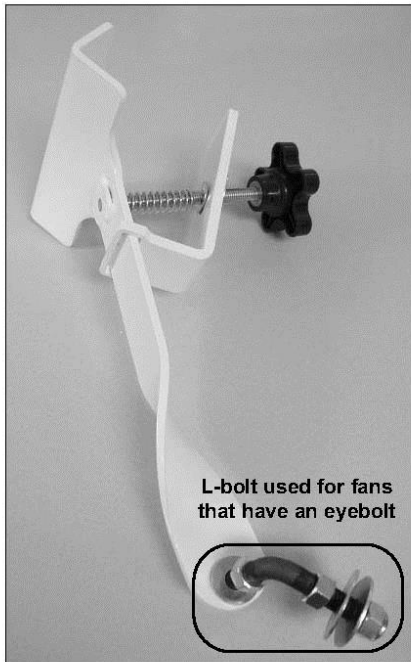

VS12SPM ASSEMBLY

SCHAEFER
Ventilation Equipment

800-779-3267

sales@schaefervent.com • www.schaefervent.com

©2011 Schaefer Ventilation Equipment 1-5-11/VS12SPM