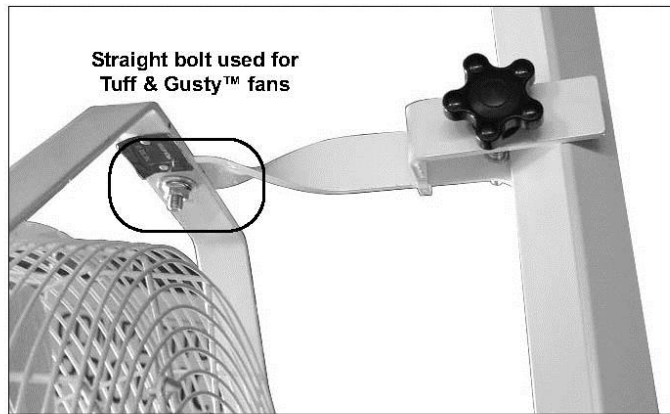

VS12SPM ASSEMBLY

SCHAEFER
Ventilation Equipment

800-779-3267

sales@schaefervent.com • www.schaefervent.com

©2011 Schaefer Ventilation Equipment 1-5-11/VS12SPM