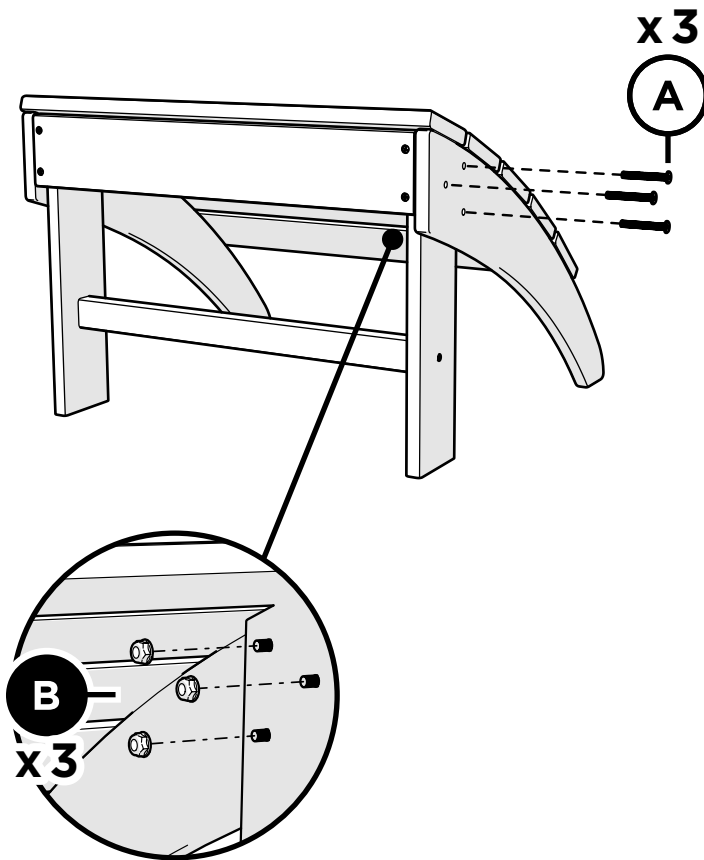

TOOLS

PARTS

A x 6

B

1