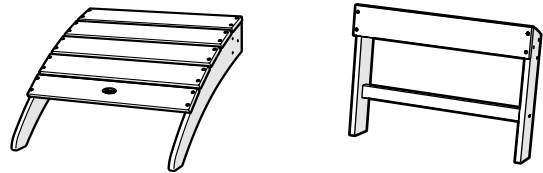

TOOLS

4mm T-handle
hex key (included)

7/16" wrench
(not included)

PARTS

A x 6

1.875" Bolt — H.25-20X1.875

B

Flange Nylon Lock Nut
HN.25-20