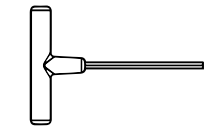

TOOLS

4mm T-handle
hex key (included)

7/16" wrench
(not included)

PARTS

A x 6

1.875" Bolt — H.25-20X1.875

B

Flange Nylon Lock Nut
HN.25-20