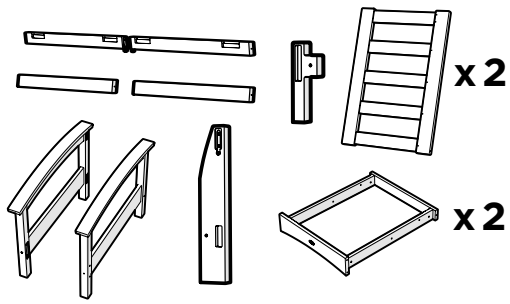

TOOLS

TXC47X -RH/LH MODULE PARTS