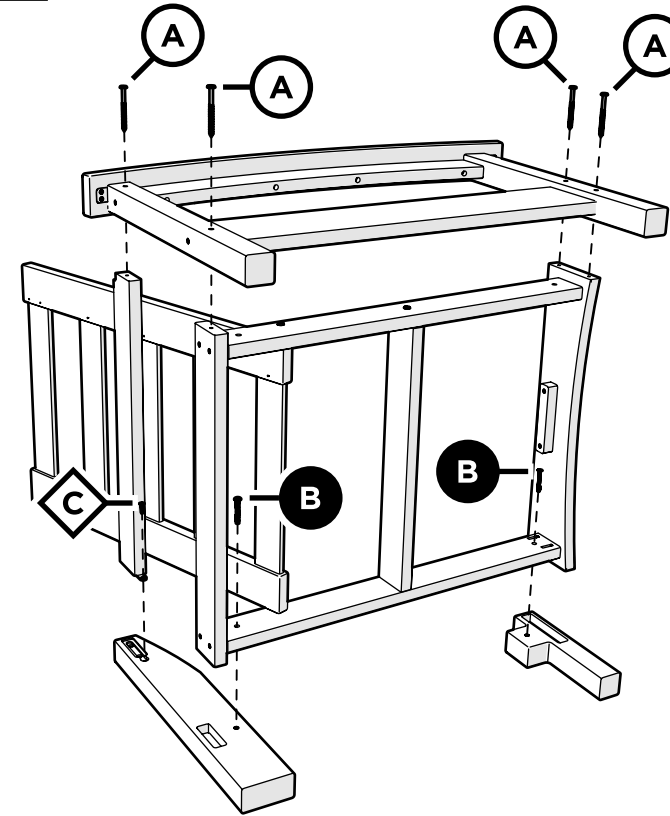

Repeat this step for (3) sections

2