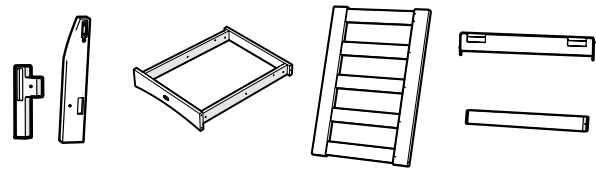

TXC23C -CENTER MODULE PARTS