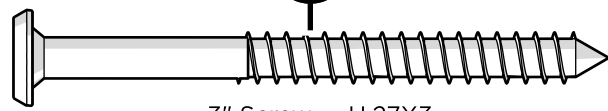

A x 20

3" Screw — H.27X3