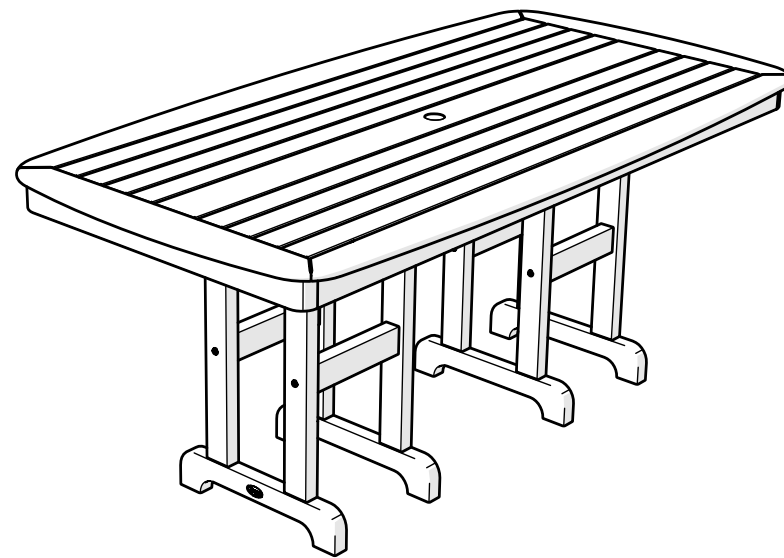

# TXNCT3772

Yacht Club 37" x 72"  
Dining Table