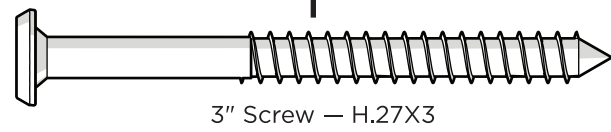

TOOLS

PARTS

A x 16

B x 16

1

2

3

4