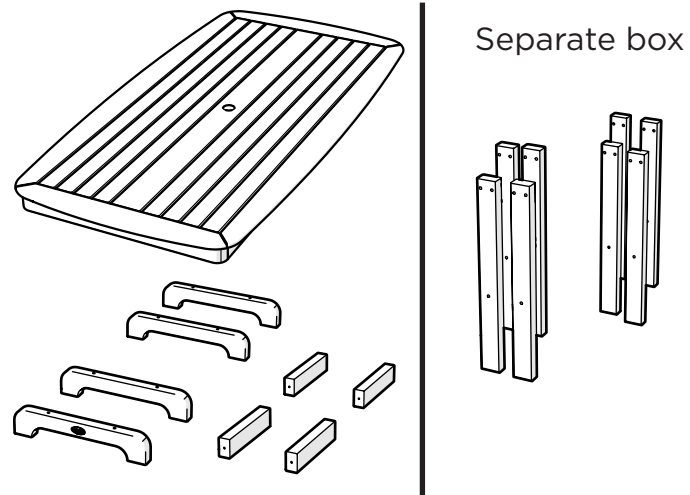

TOOLS

PARTS