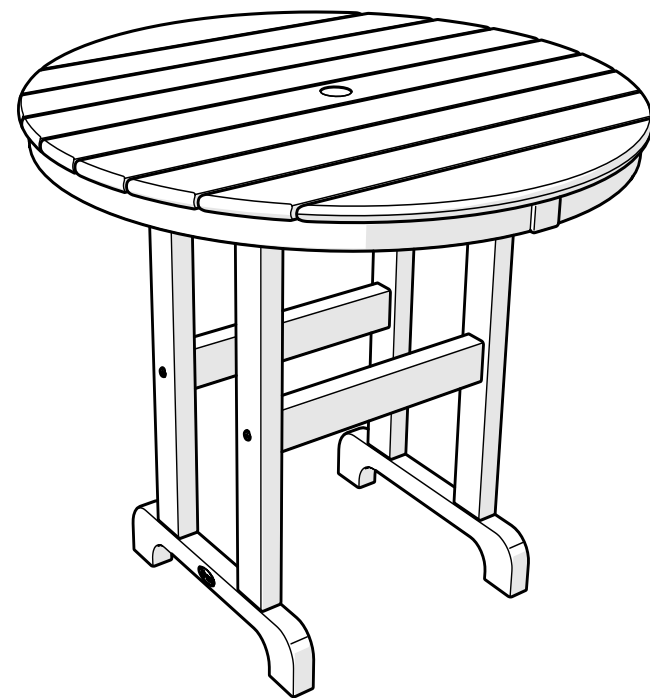

Assembly Instructions

TXR236

Monterey Bay Round 36" Dining Table

..... 20-Year Warranty .....

To view our full warranty, please visit
trexfurniture.com/warranty

..... Share your space .....

We love to see where our furniture
ends up — snap a pic and share
it with us on Facebook!
facebook.com/trexfurniture

..... Having Trouble? .....

If you have questions or concerns regarding
assembly instructions or missing parts,
please contact us at (877) 907-TREX (8739)
or email support@trexfurniture.com

..... Cleaning Tips .....

Keep your Trex Outdoor Furniture™
looking brand new:

For a quick clean:

Simply wipe down with soap and water.

For a deeper clean:

You'll need:

- » 1/3 bleach and 2/3 water solution
- » clean cloth
- » soft bristle brush

Wipe on solution with your cloth
and let it sit on the lumber for a few
minutes (this will not affect the color).
Then, loosen any dirt and debris that
may catch in surface grooves with a
soft bristle brush; hose down to rinse.