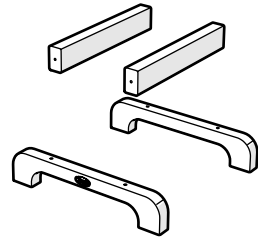

# TOOLS

4mm T-handle hex key (included)

3/8" wrench (not included)

# PARTS

Separate box

**A** x 4

2.5" Screw — H.27X2.5

**B** x 4

3" Screw — H.27X3

**C** x 8

2.5" Screw — HHW14X2.5