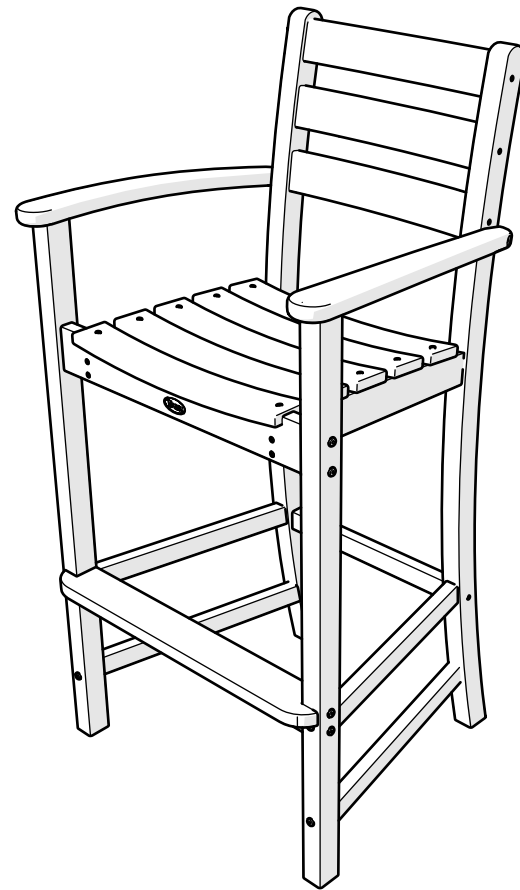

## Assembly Instructions

**TXD202**  
Monterey Bay  
Bar Arm Chair