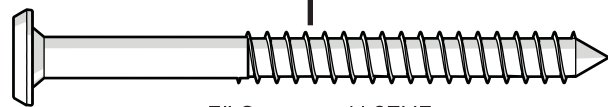

# TOOLS

4mm T-handle hex key (included)

4mm hex, straight, for drill (included)

# PARTS

**A** x 20

3" Screw — H.27X3

**B** x 2

2.5" Screw — H.27X2.5

**1**

**2**

**3**