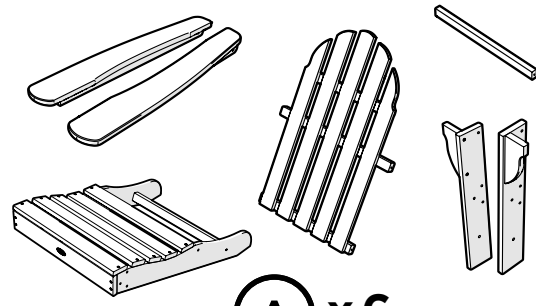

TOOLS

4mm T-handle hex key (included)

7/16" wrench (not included)

PARTS

A x6

1.875" Bolt — H.25-20X1.875

B x2

2.25" Bolt — H.25-20X2.25

C x6

2" Screw — H.27X2

D

Flange Nylon Lock Nut
HN.25-20FN

Something missing?
Call (833) 665-6300

1

2

3