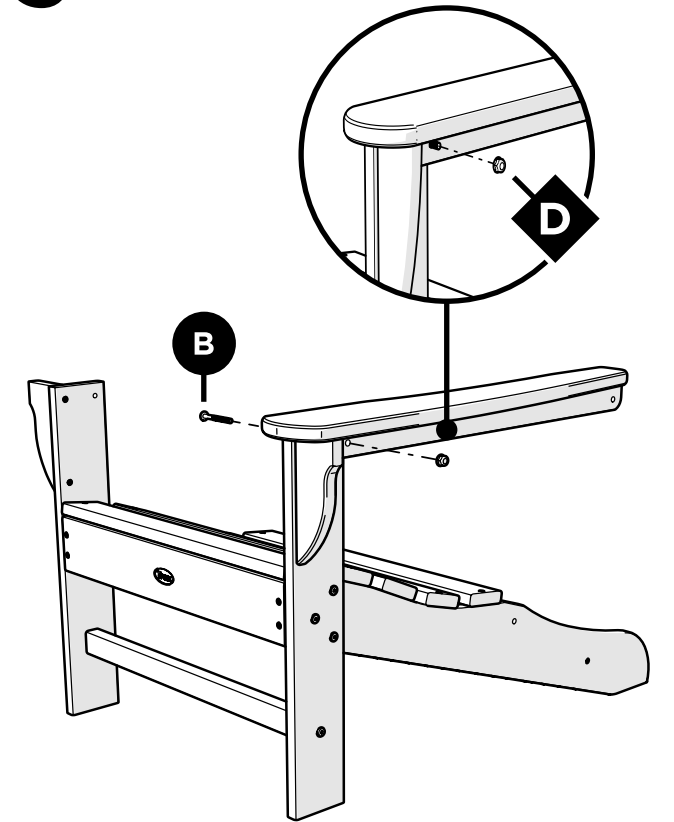

TOOLS

4mm T-handle hex key (included)

7/16" wrench (not included)

PARTS

A x6

1.875" Bolt — H.25-20X1.875

B x2

2.25" Bolt — H.25-20X2.25

C x6

2" Screw — H.27X2

D

Flange Nylon Lock Nut
HN.25-20FN

Something missing?
Call (833) 665-6300

1

2

3