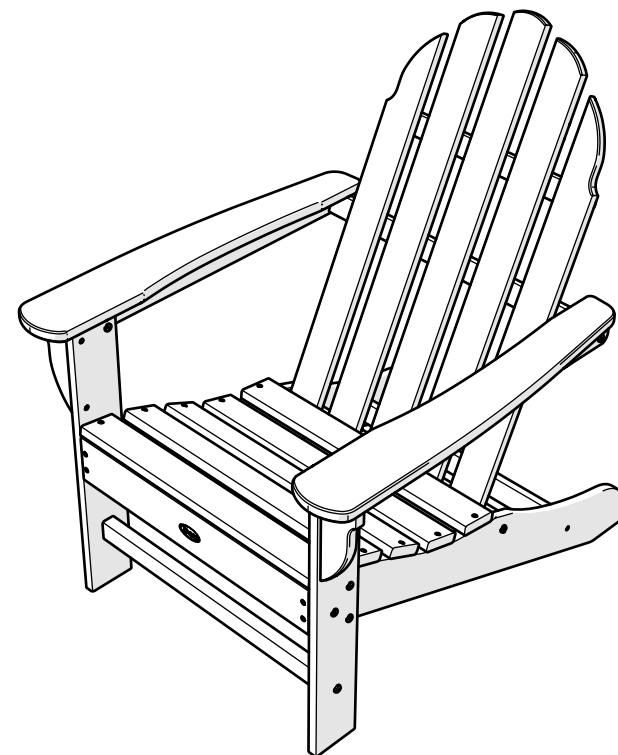

Assembly Instructions

TXAD4031
Cape Cod
Adirondack Chair

..... **20-Year Warranty**

To view our full warranty, please visit
trexfurniture.com/warranty

..... **Share your space**

We love to see where our furniture
ends up — snap a pic and share
it with us on Facebook!
[facebook.com/trexfurniture](https://www.facebook.com/trexfurniture)