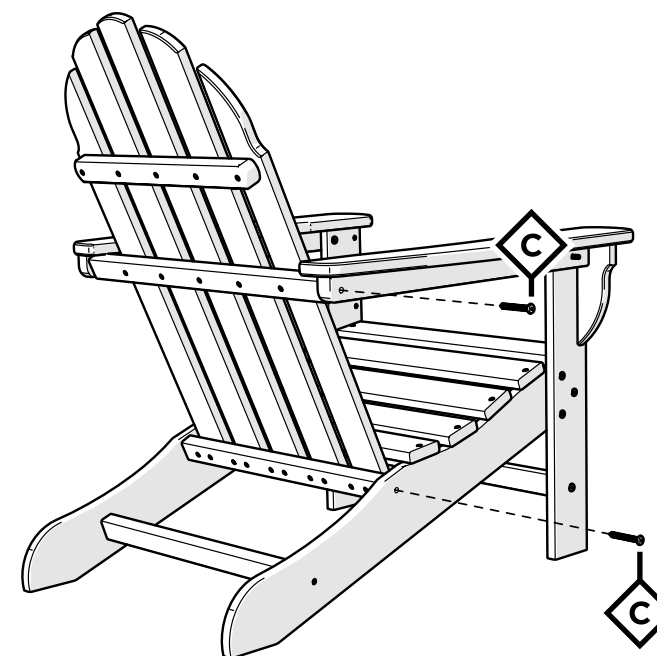

TOOLS

PARTS

Something missing?
Call (833) 665-6300

1

2

3

4

5

6