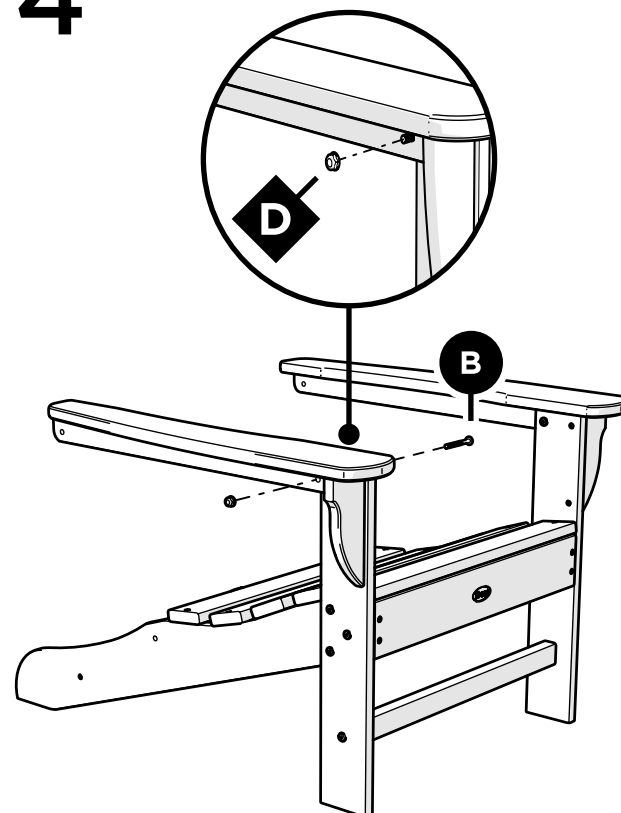

TOOLS

PARTS

Something missing?
Call (833) 665-6300

1

2

3

4

5

6