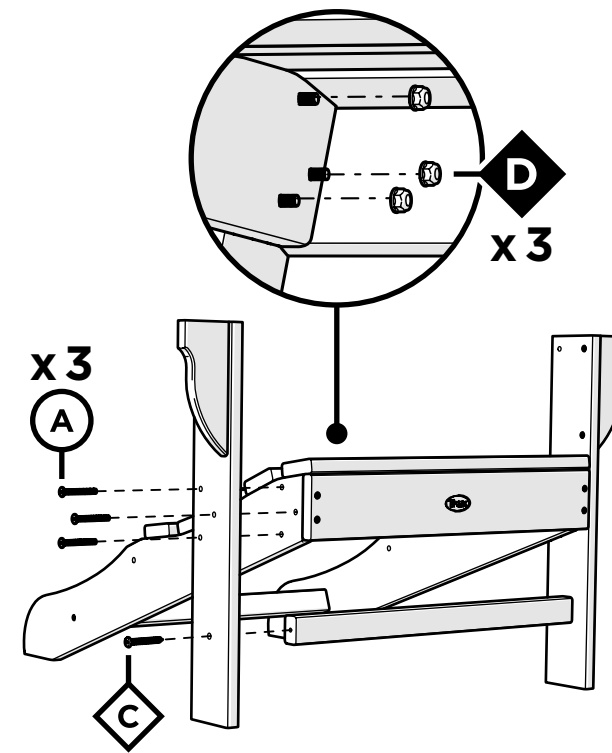

TOOLS

4mm T-handle hex key (included)

7/16" wrench (not included)

PARTS

A x6

1.875" Bolt — H.25-20X1.875

B x2

2.25" Bolt — H.25-20X2.25

C x6

2" Screw — H.27X2

D

Flange Nylon Lock Nut
HN.25-20FN

Something missing?
Call (833) 665-6300

1

2

3