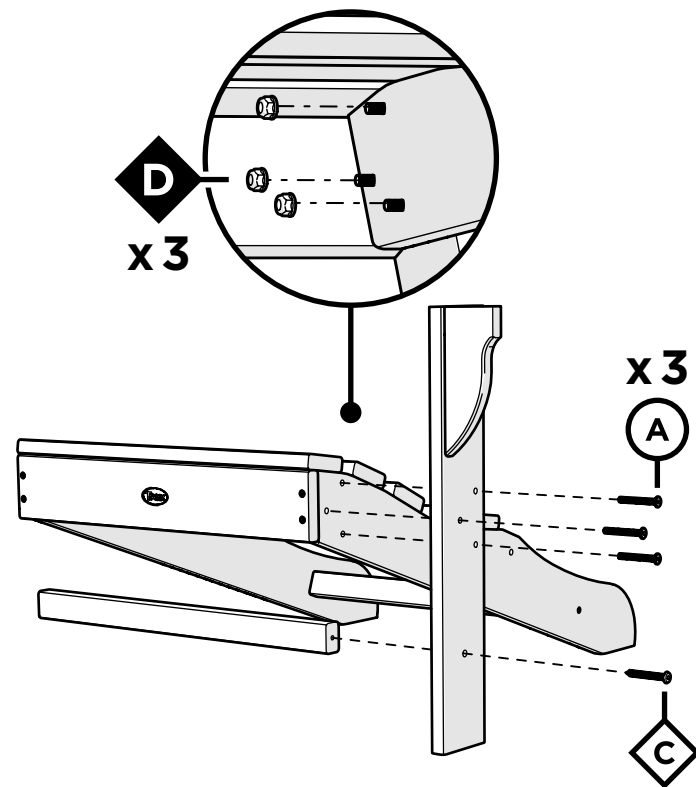

TOOLS

4mm T-handle hex key (included)

7/16" wrench (not included)

PARTS

A x6

1.875" Bolt — H.25-20X1.875

B x2

2.25" Bolt — H.25-20X2.25

C x6

2" Screw — H.27X2

D

Flange Nylon Lock Nut
HN.25-20FN

Something missing?
Call (833) 665-6300

1

2

3