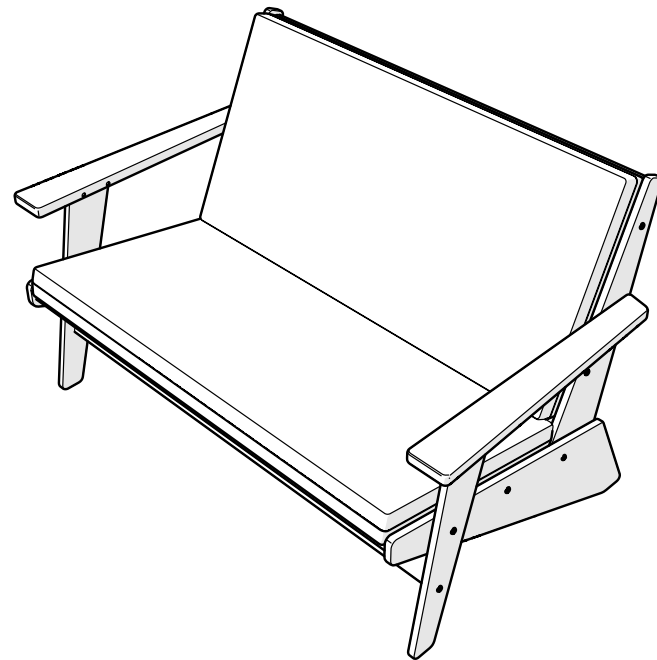

POLYWOOD

Assembly Instructions

1402 Riviera Modern Lounge Settee

20-year warranty

View our full warranty:
polywoodoutdoor.com/warranty

Having trouble?

If you have questions or concerns regarding assembly instructions or missing parts, please contact us at hello@polywoodoutdoor.com or (833) 665-6300