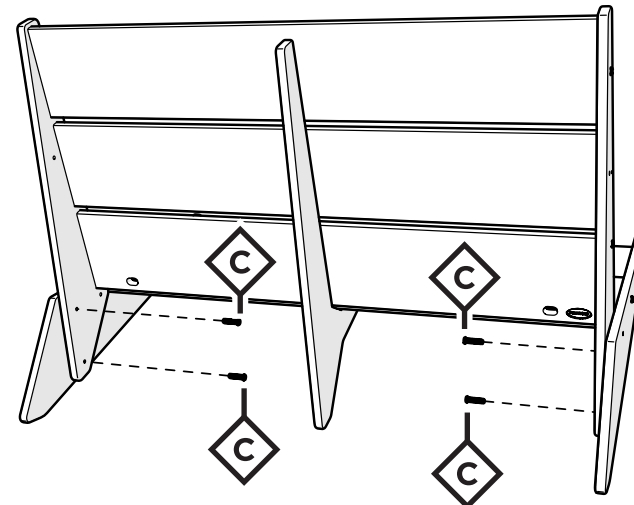

TOOLS

PARTS

A x 2

B x 5

C x 4

D x 2

E x 2

Something missing?
Call (833) 665-6300

1

2

3

4

5

POLYWOOD