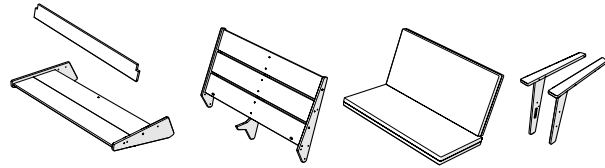

TOOLS

4mm T-handle hex key (included)

4mm hex key (included)

PARTS

A x 2

2.5" Screw – H.27X2.5

B x 5

2" Screw – H.27X2