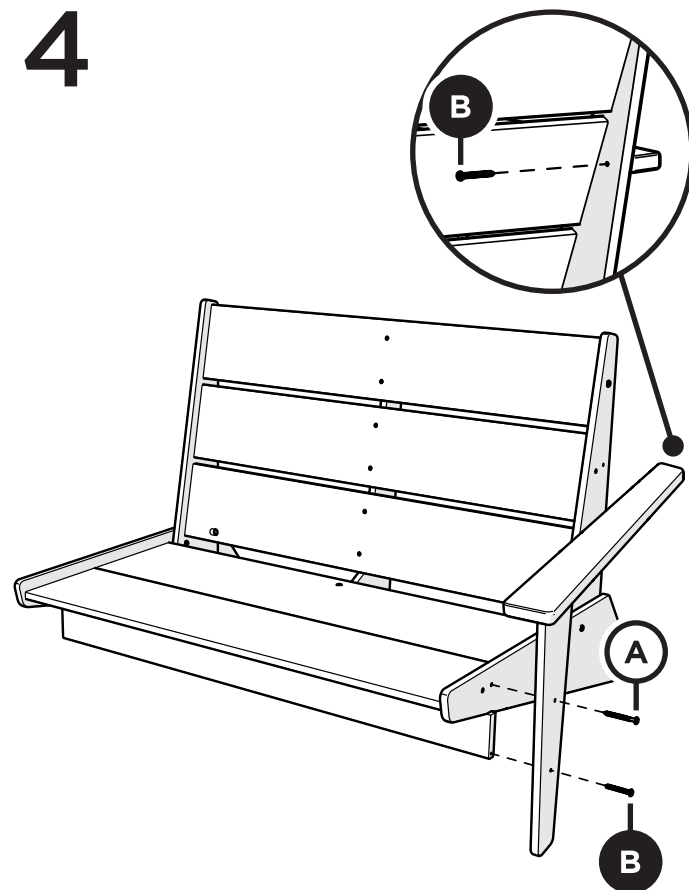

TOOLS

PARTS

A x 2

B x 5

C x 4

D x 2

E x 2

Something missing?
Call (833) 665-6300

1

2

3

4

5

POLYWOOD