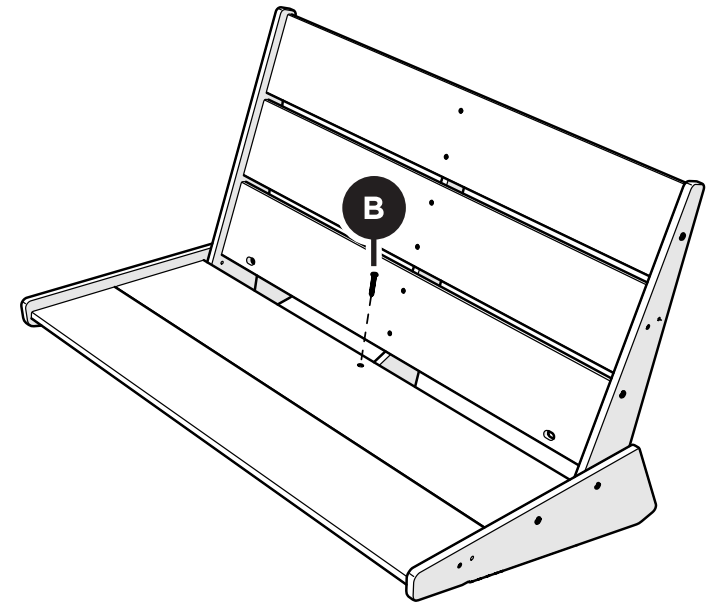

TOOLS

PARTS

A x 2

B x 5

C x 4

D x 2

E x 2

Something missing?
Call (833) 665-6300

1

2

3

4

5

POLYWOOD