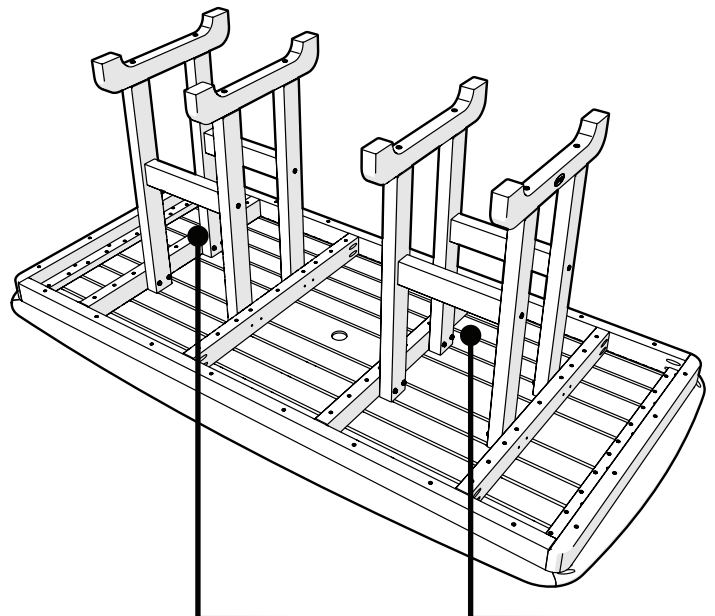

PARTS

A x 16

14 X 2.50 HEX WASHER T-A ALCHM

B x 8

.27 x 3 SOCKET WAFER A

C x 8

1/4-20 x 3-1/4 WAFER SHCS

1

3

Something missing? Call (877) 457-3284

2

Make sure label
faces outwards

NOTE: Do not over-tighten

x4

x2

Removable table plug
included in table