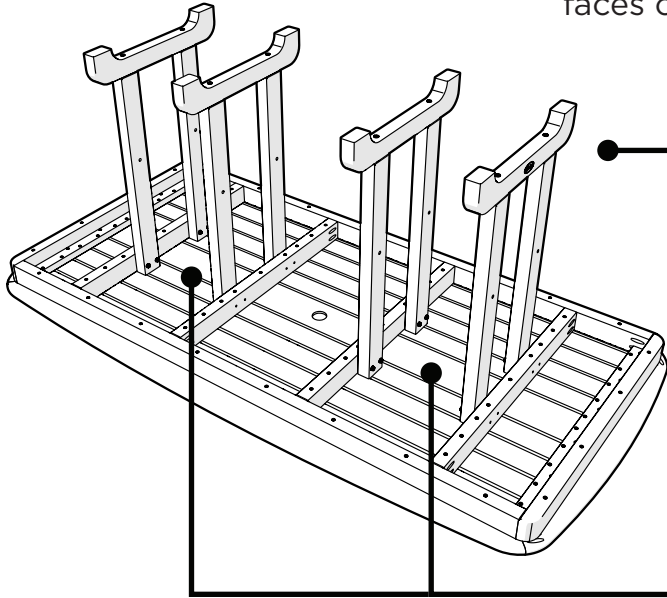

NCT3772

Nautical 37" x 72" Dining Table *Assembly Instructions*

To watch a video of this assembly,
visit [youtube.com/polywood](https://www.youtube.com/polywood)

TOOLS

4mm T-handle
Hex Key (included)

3/8" Wrench
(not included)

PARTS

A x 16

14 X 2.50 HEX WASHER T-A ALCHM

B x 8

.27 x 3 SOCKET WAFER A

C x 8

1/4-20 x 3-1/4 WAFER SHCS

1

3

Something missing? Call (877) 457-3284

2

Make sure label
faces outwards

NOTE: Do not over-tighten

x4

x2

Removable table plug
included in table