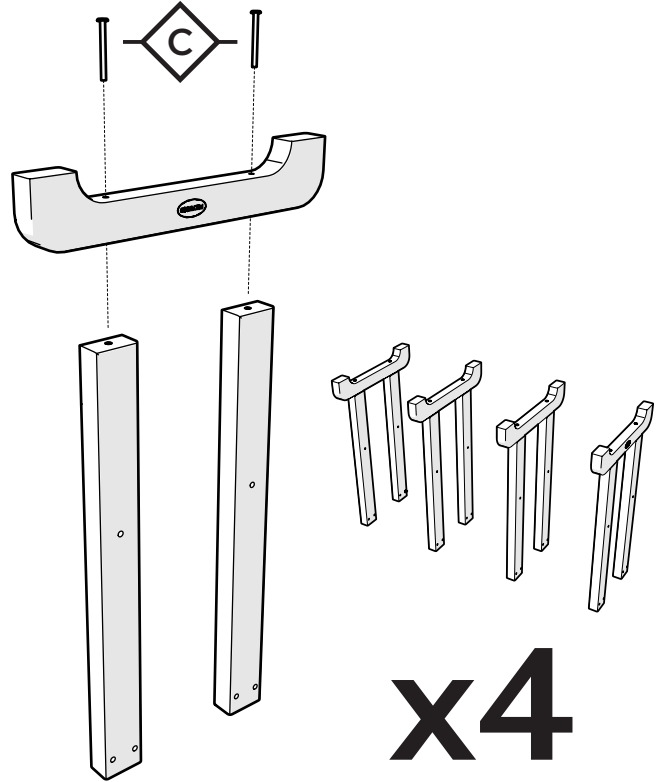

NCT3772

Nautical 37" x 72" Dining Table *Assembly Instructions*

To watch a video of this assembly,
visit [youtube.com/polywood](https://www.youtube.com/polywood)

TOOLS

4mm T-handle
Hex Key (included)

3/8" Wrench
(not included)

PARTS

A x 16

14 X 2.50 HEX WASHER T-A ALCHM

B x 8

.27 x 3 SOCKET WAFER A

C x 8

1/4-20 x 3-1/4 WAFER SHCS

1

3

Something missing? Call (877) 457-3284

2

Make sure label
faces outwards

NOTE: Do not over-tighten

x4

x2

Removable table plug
included in table