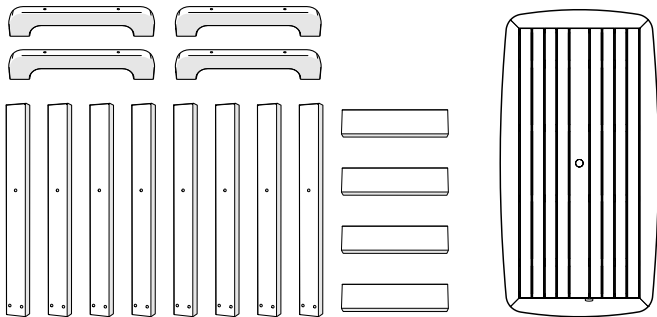

NCT3772

Nautical 37" x 72" Dining Table *Assembly Instructions*

To watch a video of this assembly,
visit [youtube.com/polywood](https://www.youtube.com/polywood)

TOOLS

4mm T-handle
Hex Key (included)

3/8" Wrench
(not included)

PARTS

A x 16

14 X 2.50 HEX WASHER T-A ALCHM

B x 8

.27 x 3 SOCKET WAFER A

C x 8

1/4-20 x 3-1/4 WAFER SHCS

1