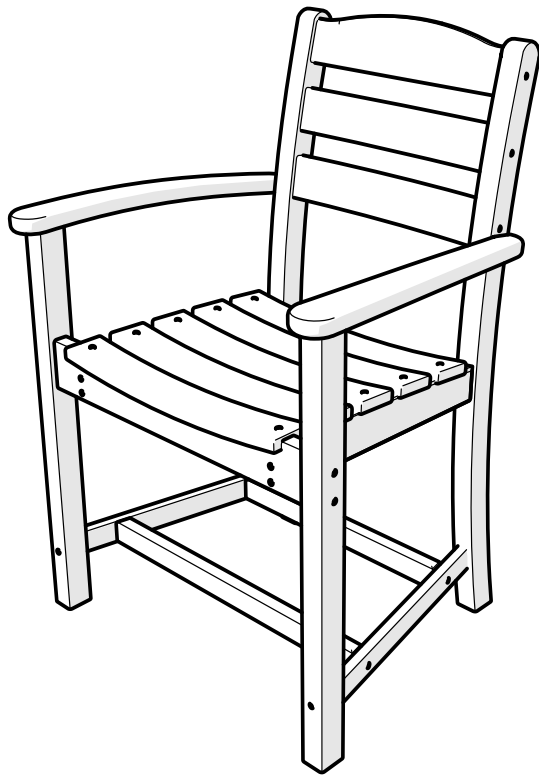

POLYWOOD

Assembly Instructions

NO ASSEMBLY REQUIRED

TD200
Dining Arm Chair