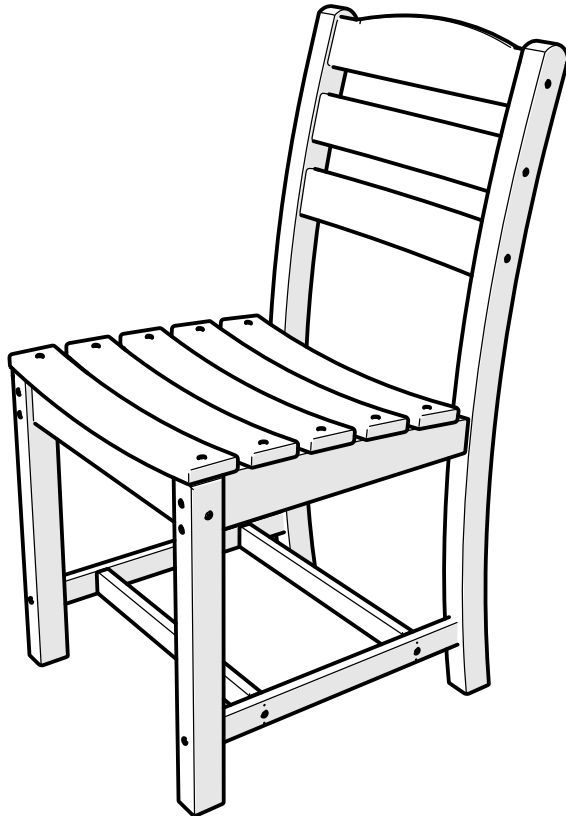

POLYWOOD

Assembly Instructions

NO ASSEMBLY REQUIRED

TD100
La Casa Cafe
Dining Side Chair

..... **20-Year Warranty**

To view our full warranty, please visit
polywoodoutdoor.com/warranty

Easily register your product using
one of the methods below: