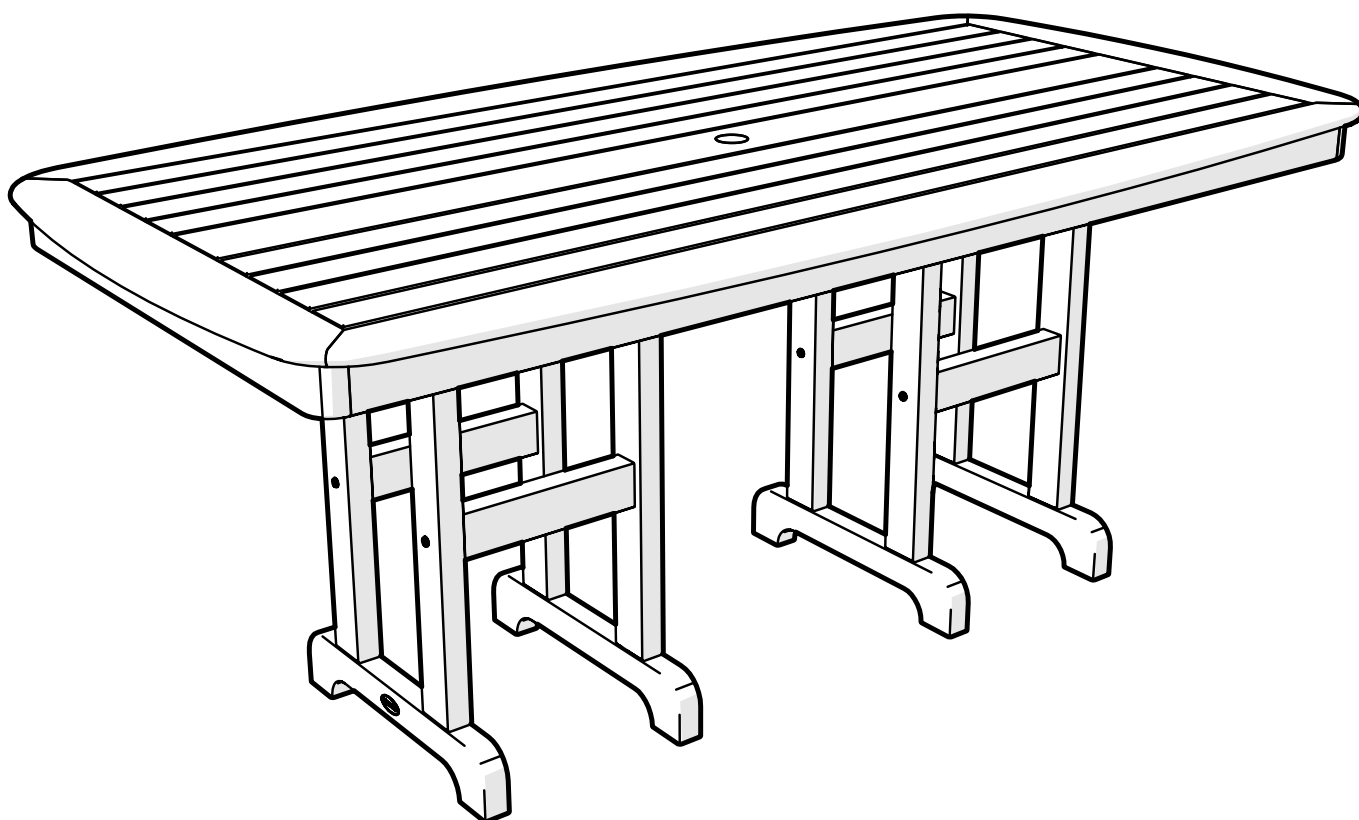

NCT3772

Nautical 37" x 72" Dining Table *Assembly Instructions*

To watch a video of this assembly,
visit [youtube.com/polywood](https://www.youtube.com/polywood)

TOOLS

4mm T-handle
Hex Key (included)

3/8" Wrench
(not included)