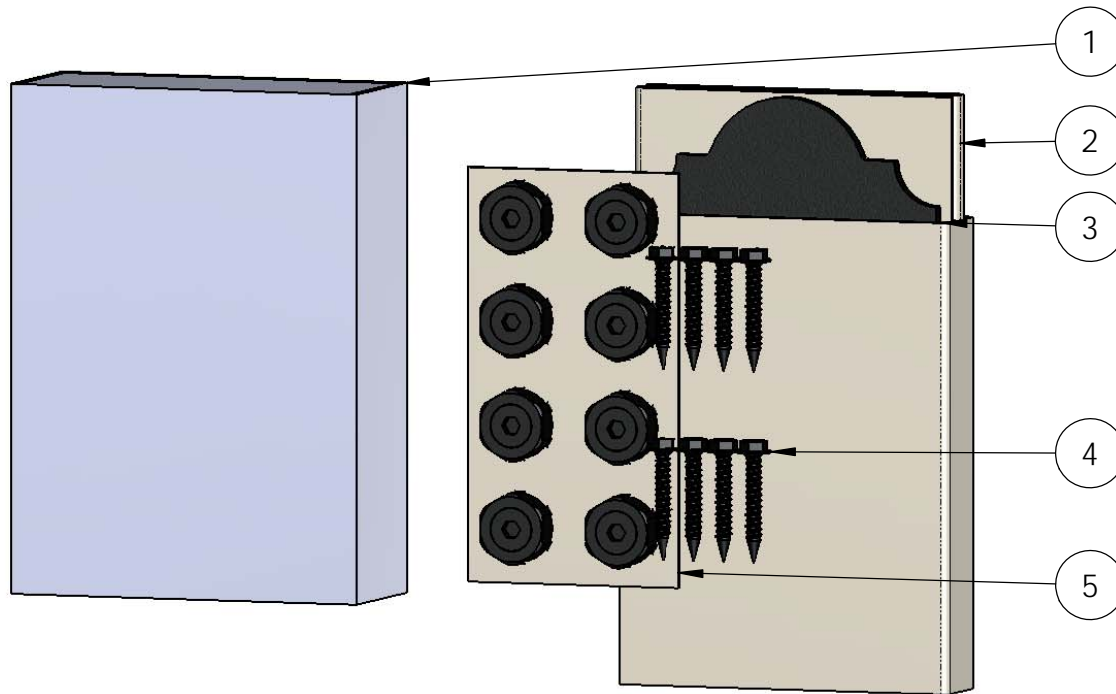

Item #: Typical Installation & Basic Assembly

Weight: 20.06 LBS
Scale: 1:3.5
Last updated: 10/10/2016

56690-10

Product & Packaging Specs

56690 Packing

Item #: Box packing

ITEM NO.	Box packing/QTY.	PART NUMBER	DESCRIPTION
1	1	Box, 56690	Box, 56690
2	1	Sleeve, 56690 Plate	Sleeve, 6x6 Faux Post Base
3	1	Box, 56690 Plate Sleeve	Sleeve, 6x6 Faux Post Plate
4	1	56690-10	6X6 Faux Post Base Plates (6X6-FPB-LS)
5	1	Insert, 56690 HCN	Insert, 56690 HCN
6	1	Bag, 4x6 packing	Bag, 4x6 Packing

item 6 utilized for screws (not shown)

add foam or other equivalent spacer inside box to consume space and secure product

Weight: 7.31 LBS
 Scale: 1:3
 Last updated: 10/10/2016

56690-10

Product & Packaging Specs