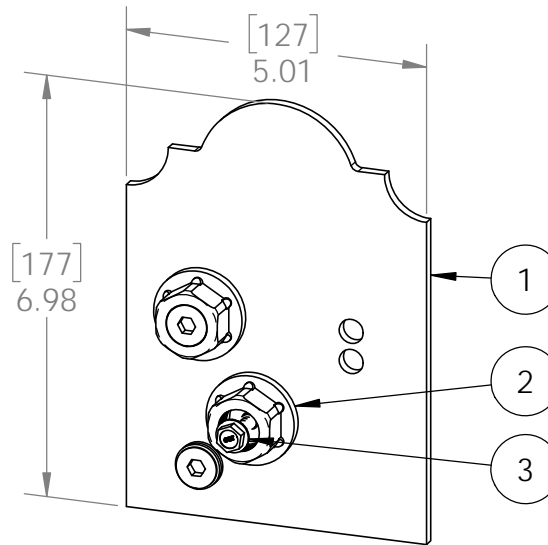

Product & Packaging Specs

6X6 Faux Post Base Plates (6X6-FPB-LS)

Item #: 56690

ITEM NO.	QTY.	PART NUMBER	DESCRIPTION
1	4	56690-15	Plate, 6x6 Faux Post Base
2	0.8	56621	1 1/2" Hex Cap Nut (HCN)
3	0.32	56625	OWT Timber Screw 1-3/4"

Weight: 20.06 LBS
 Scale: 1:3
 Last updated: 10/10/2016

Product & Packaging Specs

6X6 Faux Post Base Plates (6X6-FPB-LS)

Item #: 56690

Weight: 20.06 LBS
Scale: 1:2
Last updated: 10/10/2016

56690-10

Product & Packaging Specs

6X6 Faux Post Base Plates (6X6-FPB-LS)

Item #: Typical Installation & Basic Assembly

Weight: 20.06 LBS
Scale: 1:3
Last updated: 10/10/2016

56690-10

Product & Packaging Specs

6X6 Faux Post Base Plates (6X6-FPB-LS)

Weight: 1309 LBS
 Scale: 1:16
 Last updated: 10/10/2016

56690-10