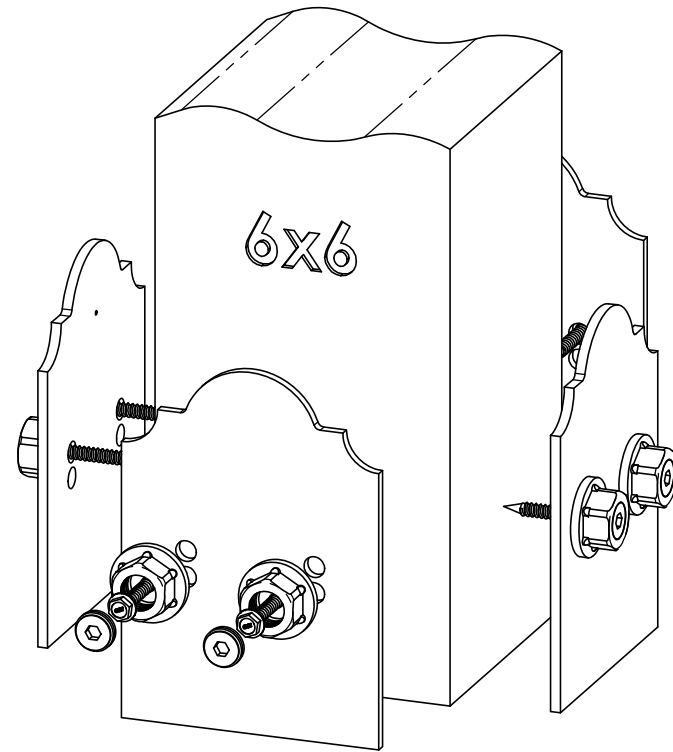

6X6 Faux Post Base Plates (6X6-FPB-LS)

Item #: Typical Installation & Basic Assembly

Weight: 20.06 LBS
Scale: 1:3
Last updated: 10/10/2016

56690-10

Product & Packaging Specs

6X6 Faux Post Base Plates (6X6-FPB-LS)

Item #: Typical Installation & Basic Assembly with 56623

ORNAMENTAL STARS - SOLD SEPARATELY

Weight: 20.06 LBS
Scale: 1:3
Last updated: 10/10/2016

56690-10

Product & Packaging Specs

6X6 Faux Post Base Plates (6X6-FPB-LS)

Item #: Typical Installation & Basic Assembly

Weight: 20.06 LBS
Scale: 1:3.5
Last updated: 10/10/2016

56690-10

Product & Packaging Specs

56690 Packing

Item #: Box packing

ITEM NO.	Box packing/QTY.	PART NUMBER	DESCRIPTION
1	1	Box, 56690	Box, 56690
2	1	Sleeve, 56690 Plate	Sleeve, 6x6 Faux Post Base
3	1	Box, 56690 Plate Sleeve	Sleeve, 6x6 Faux Post Plate
4	1	56690-10	6X6 Faux Post Base Plates (6X6-FPB-LS)
5	1	Insert, 56690 HCN	Insert, 56690 HCN
6	1	Bag, 4x6 packing	Bag, 4x6 Packing

item 6 utilized for screws (not shown)

add foam or other equivalent spacer inside box to consume space and secure product

Weight: 7.31 LBS
 Scale: 1:3
 Last updated: 10/10/2016

56690-10

Product & Packaging Specs