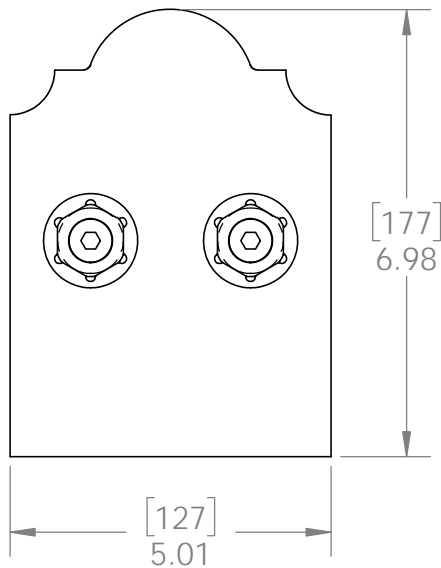

Product & Packaging Specs

6X6 Faux Post Base Plates (6X6-FPB-LS)

Item #: 56690

ITEM NO.	QTY.	PART NUMBER	DESCRIPTION
1	4	56690-15	Plate, 6x6 Faux Post Base
2	0.8	56621	1 1/2" Hex Cap Nut (HCN)
3	0.32	56625	OWT Timber Screw 1-3/4"

Weight: 20.06 LBS
 Scale: 1:3
 Last updated: 10/10/2016

Product & Packaging Specs

6X6 Faux Post Base Plates (6X6-FPB-LS)

Item #: 56690

Weight: 20.06 LBS
Scale: 1:2
Last updated: 10/10/2016

56690-10

Product & Packaging Specs

6X6 Faux Post Base Plates (6X6-FPB-LS)

Item #: Typical Installation & Basic Assembly

Weight: 20.06 LBS
Scale: 1:3
Last updated: 10/10/2016

56690-10

Product & Packaging Specs

6X6 Faux Post Base Plates (6X6-FPB-LS)

Weight: 1309 LBS
 Scale: 1:16
 Last updated: 10/10/2016

56690-10