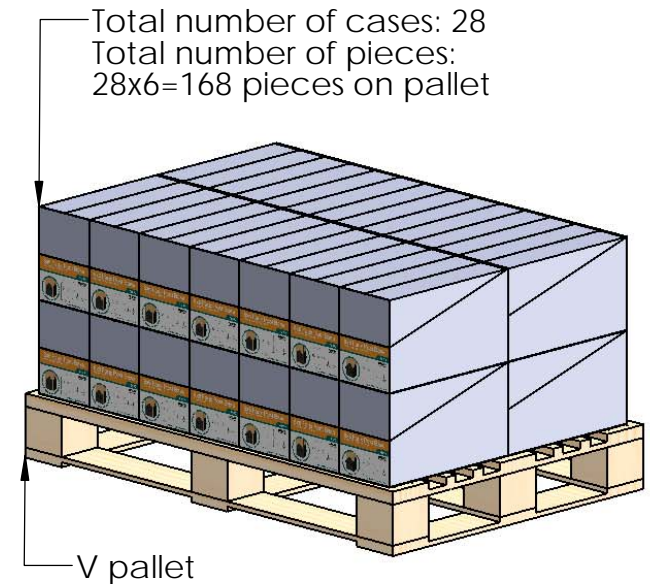

56690 Packing
 Item #: Case packing

Weight: 46 LBS
 Scale: 1:2
 Last updated: 10/10/2016

56690-10

OZCO BUILDING PRODUCTS

Product & Packaging Specs

56690 Packing

Item #: Pallet packing

Item #: **56690** | **6x6-FPB-LS**

6X6 Faux Post Base
Laredo Sunset

PALLET **168 pcs**

SKU#: **56890**

Weight: **1309lbs**

LOT# _____ Priority# _____

additional pallet packing instructions
 plywood on top layer
 strap to pallet
 clear wrap around boxes

Weight: 1309 LBS
 Scale: 1:16
 Last updated: 10/10/2016

56690-10