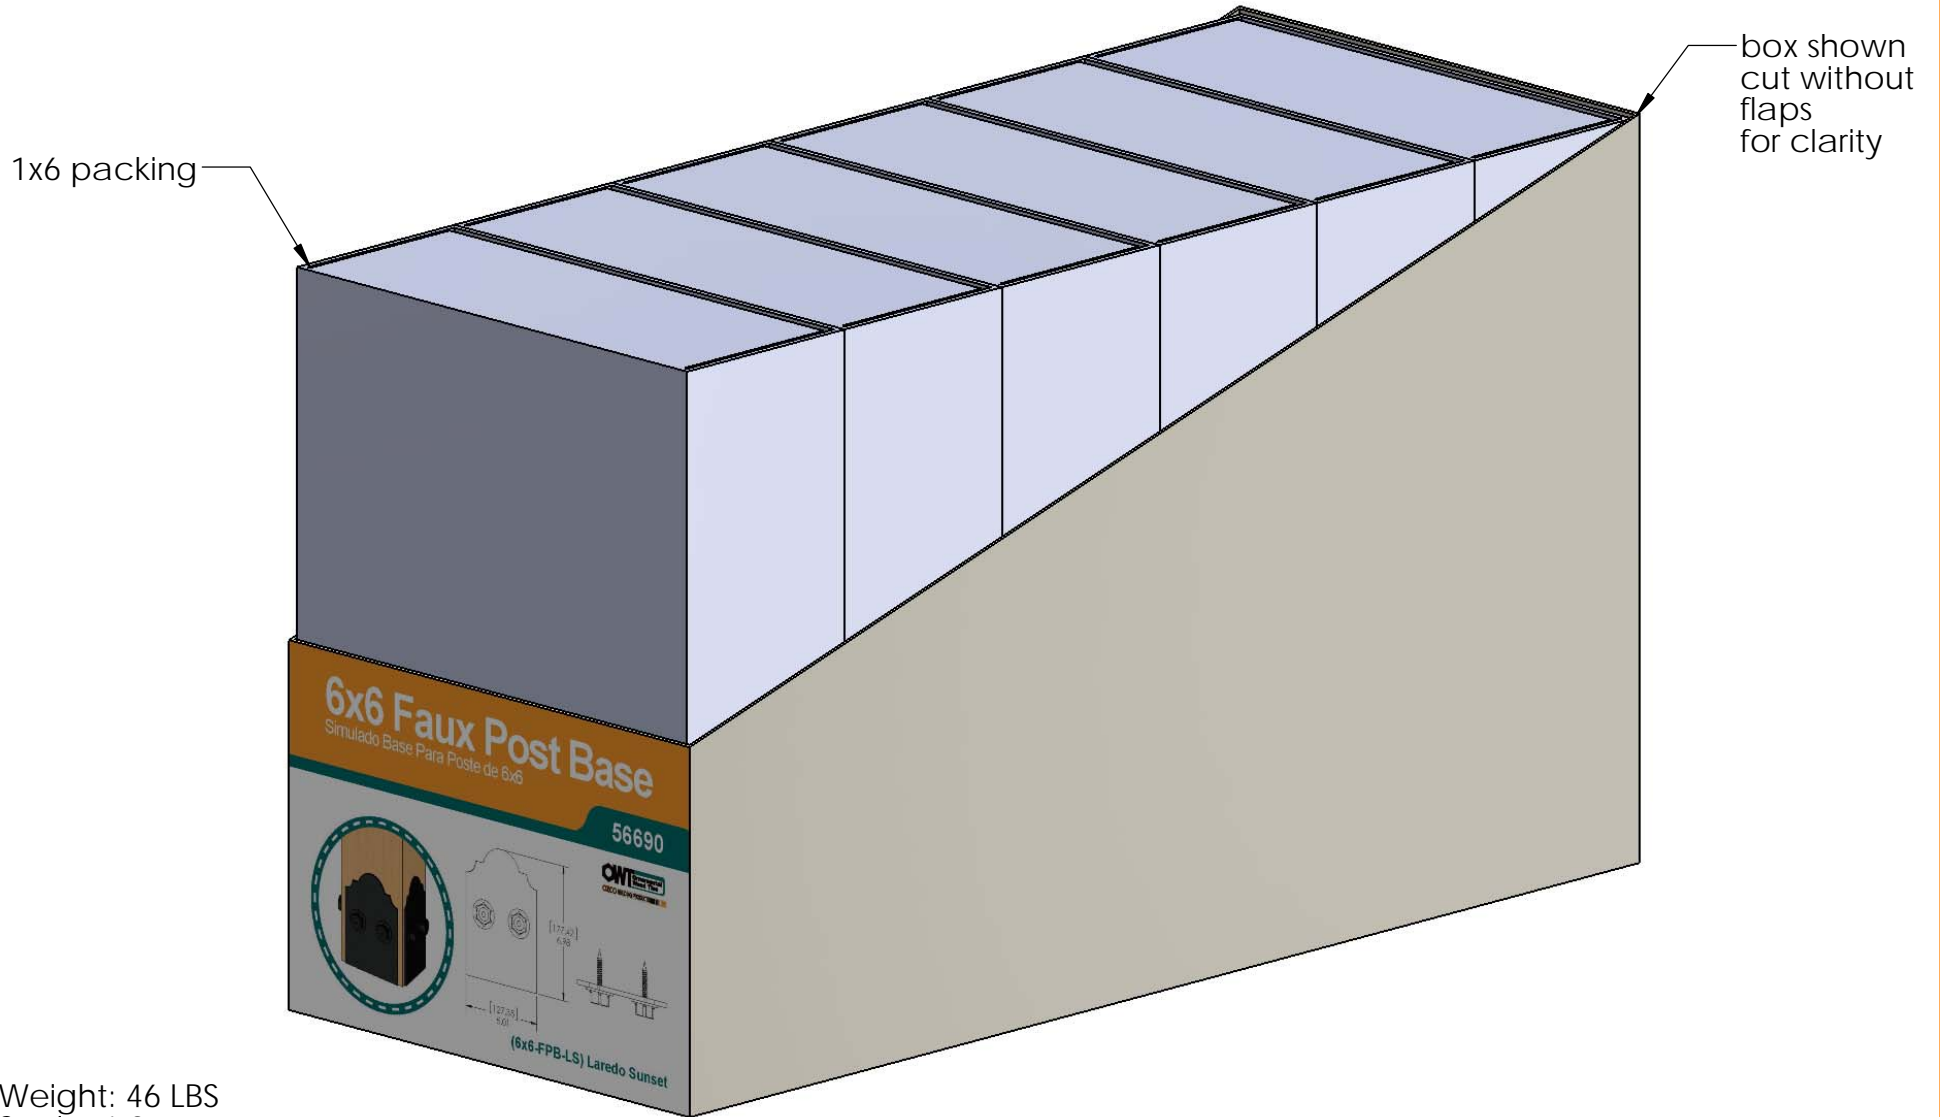

Product & Packaging Specs

56690 Packing
Item #: Case packing

Weight: 46 LBS
Scale: 1:2
Last updated: 10/10/2016

56690-10