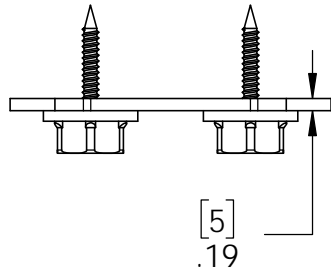

Product & Packaging Specs

6X6 Faux Post Base Plates (6X6-FPB-LS)

Item #: 56690

ITEM NO.	QTY.	PART NUMBER	DESCRIPTION
1	4	56690-15	Plate, 6x6 Faux Post Base
2	0.8	56621	1 1/2" Hex Cap Nut (HCN)
3	0.32	56625	OWT Timber Screw 1-3/4"

Weight: 20.06 LBS
 Scale: 1:3
 Last updated: 10/10/2016

Product & Packaging Specs

6X6 Faux Post Base Plates (6X6-FPB-LS)

Item #: 56690

Weight: 20.06 LBS
Scale: 1:2
Last updated: 10/10/2016

56690-10

Product & Packaging Specs

6X6 Faux Post Base Plates (6X6-FPB-LS)

Item #: Typical Installation & Basic Assembly

Weight: 20.06 LBS
Scale: 1:3
Last updated: 10/10/2016

56690-10

Product & Packaging Specs

6X6 Faux Post Base Plates (6X6-FPB-LS)

Weight: 1309 LBS
 Scale: 1:16
 Last updated: 10/10/2016

56690-10