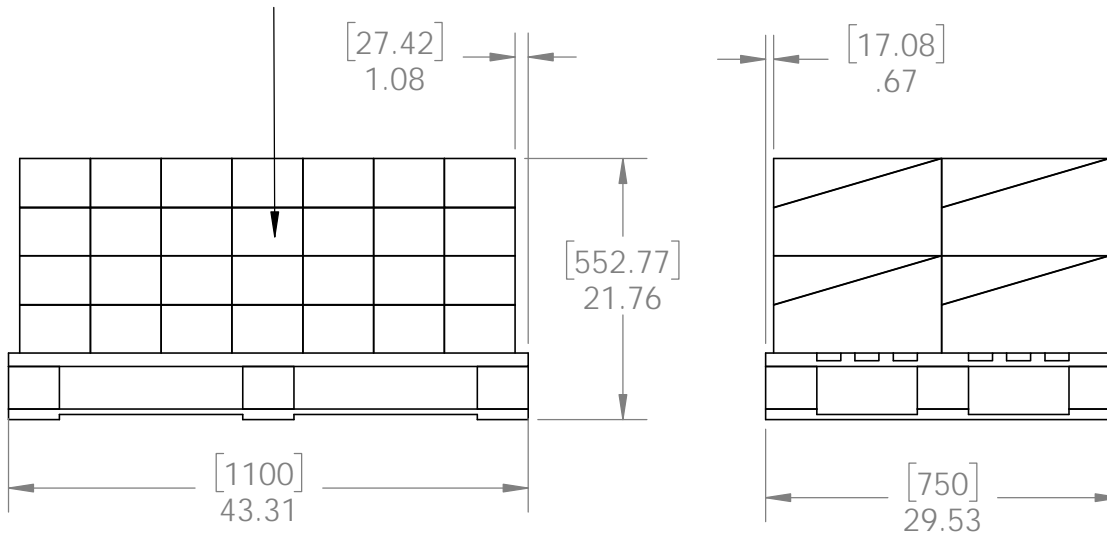

additional pallet packing instructions
plywood on top layer
strap to pallet
clear wrap around boxes

Weight: 1309 LBS
Scale: 1:16
Last updated: 10/10/2016

56690-10