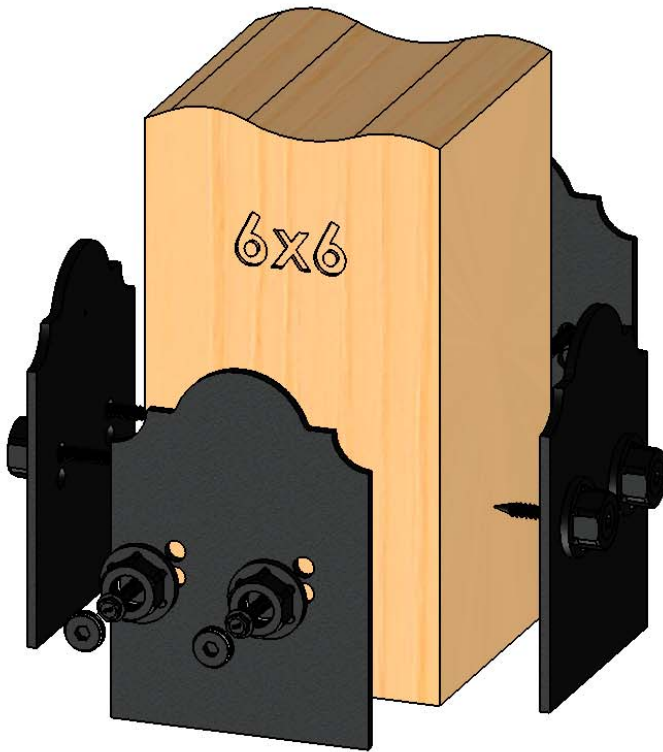

6X6 Faux Post Base Plates (6X6-FPB-LS)

Item #: Typical Installation & Basic Assembly

Weight: 20.06 LBS
Scale: 1:3
Last updated: 10/10/2016

56690-10

Product & Packaging Specs

6X6 Faux Post Base Plates (6X6-FPB-LS)

Item #: Typical Installation & Basic Assembly with 56623

ORNAMENTAL STARS - SOLD SEPARATELY

Weight: 20.06 LBS
Scale: 1:3
Last updated: 10/10/2016

56690-10

Product & Packaging Specs

6X6 Faux Post Base Plates (6X6-FPB-LS)

Item #: Typical Installation & Basic Assembly

Weight: 20.06 LBS
Scale: 1:3.5
Last updated: 10/10/2016

56690-10

Product & Packaging Specs

56690 Packing

Item #: Box packing

ITEM NO.	Box packing/QTY.	PART NUMBER	DESCRIPTION
1	1	Box, 56690	Box, 56690
2	1	Sleeve, 56690 Plate	Sleeve, 6x6 Faux Post Base
3	1	Box, 56690 Plate Sleeve	Sleeve, 6x6 Faux Post Plate
4	1	56690-10	6X6 Faux Post Base Plates (6X6-FPB-LS)
5	1	Insert, 56690 HCN	Insert, 56690 HCN
6	1	Bag, 4x6 packing	Bag, 4x6 Packing

item 6 utilized for screws (not shown)

add foam or other equivalent spacer inside box to consume space and secure product

Weight: 7.31 LBS
 Scale: 1:3
 Last updated: 10/10/2016

56690-10

Product & Packaging Specs