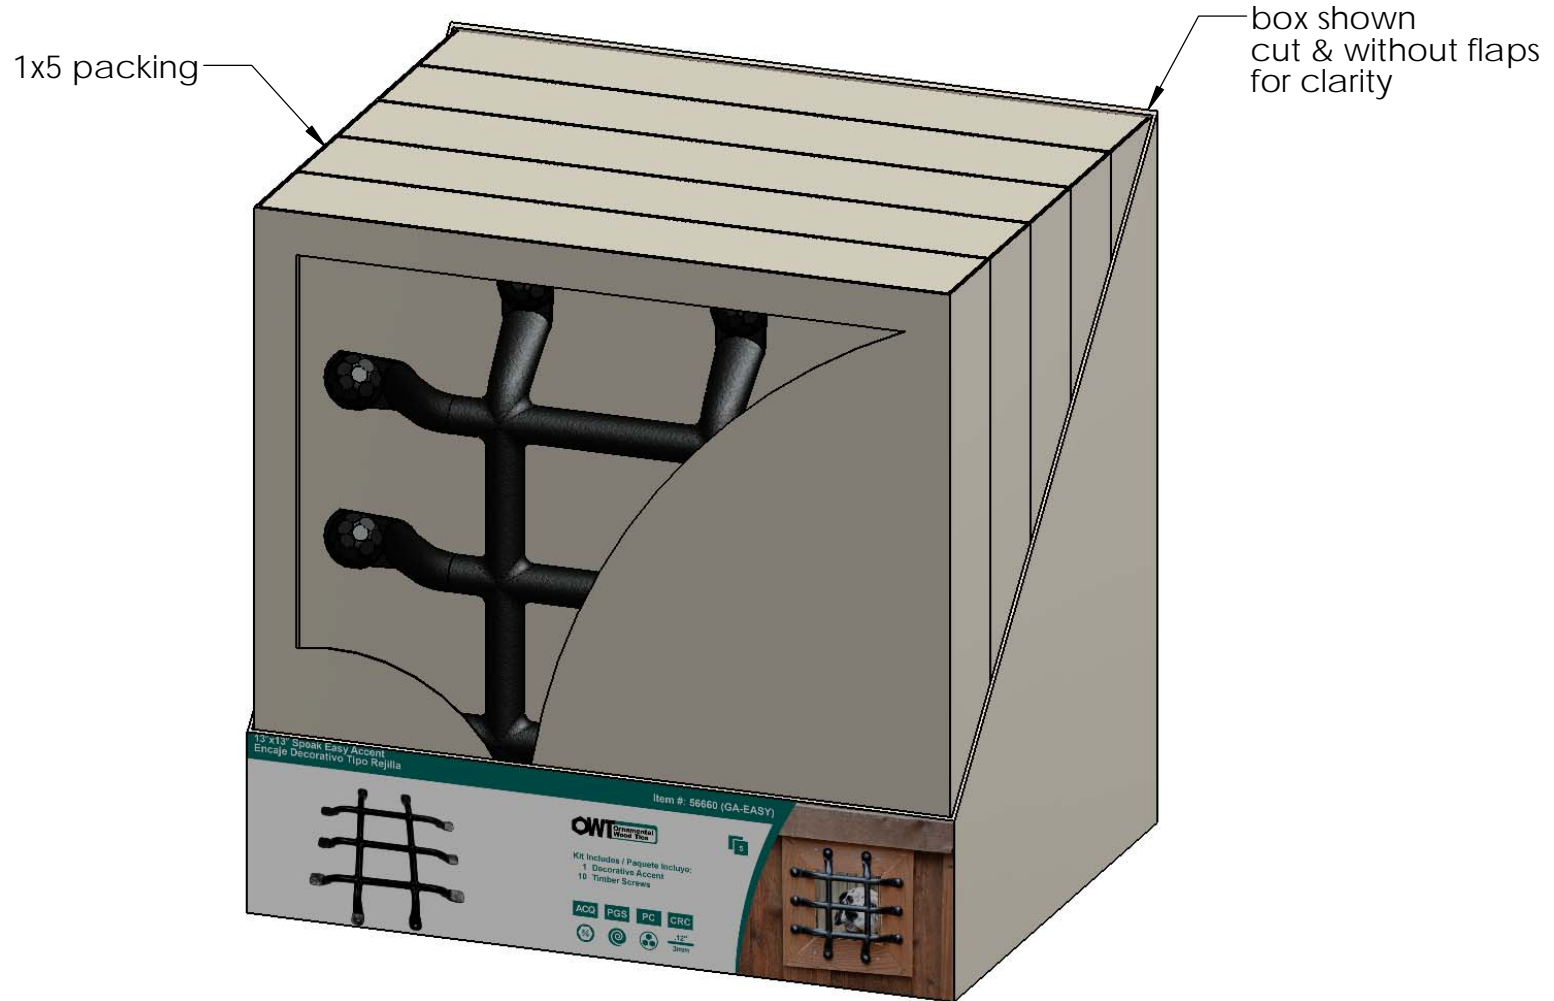

Product & Packaging Specs

56660 Packing
Item #: Case packing

Weight: 32 LBS
Scale: 1:4
Last updated: 10/14/2016

56660-10