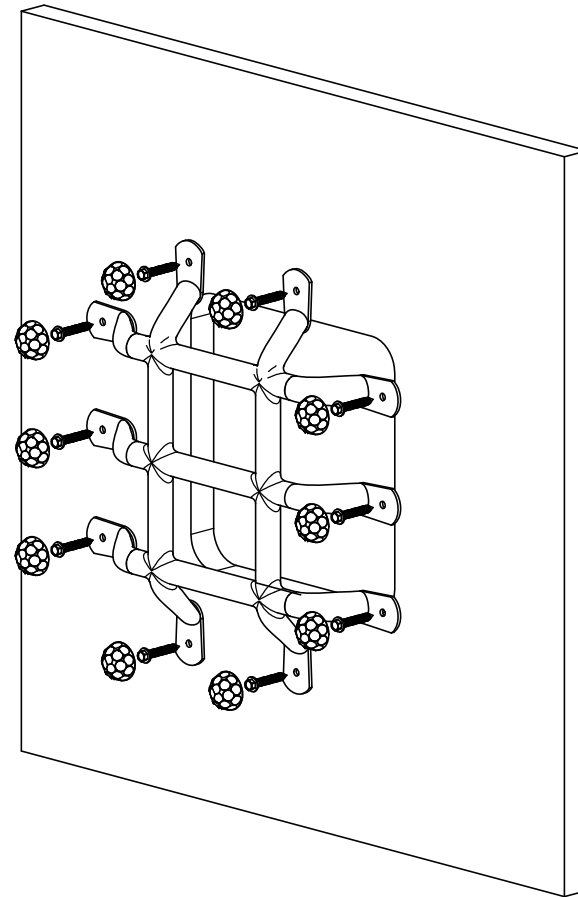

Product & Packaging Specs

13"x13" Speak Easy Accent (GA EASY)

Item #: 56660

Weight: 21.22 LBS
Scale: 1:6
Last updated: 10/14/2016

56660-10