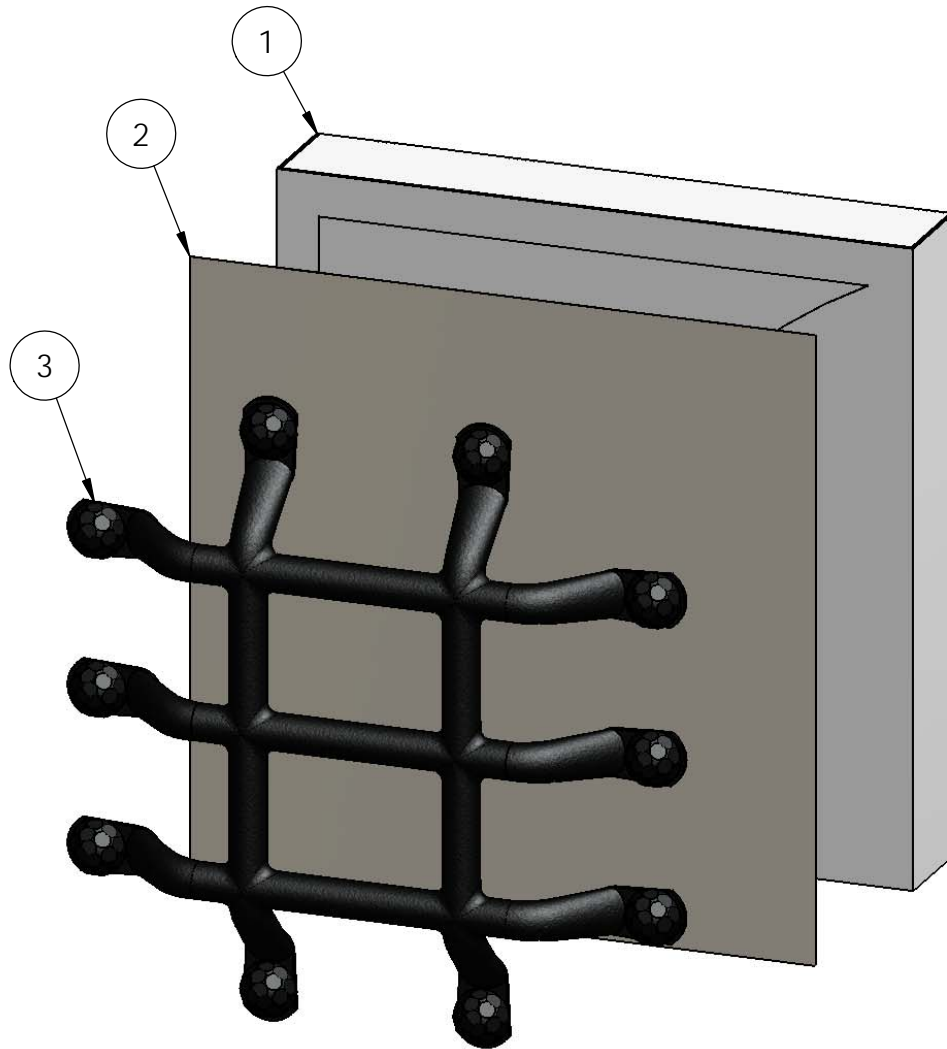

Product & Packaging Specs

56660 Packing

Item #: Box packing

ITEM NO.	QTY.	PART NUMBER	DESCRIPTION
1	1	Ornamental Insert Boxes	Box, Ornamental Insert-Speak Easy
2	1	Ornamental Insert Box Insert	Insert, Ornamental Insert-Speak Easy Box
3	1	56660-10	13"x13" Speak Easy Accent (GA EASY)

not shown:

item 2 will not be installed.
pack screws in plastic bag.

item 3 will not be installed.
pack Dome Cap Nuts in separate plastic bag and place bag of screws inside this bag.

Weight: 6.10 LBS
Scale: 1:4
Last updated: 10/14/2016

56660-10