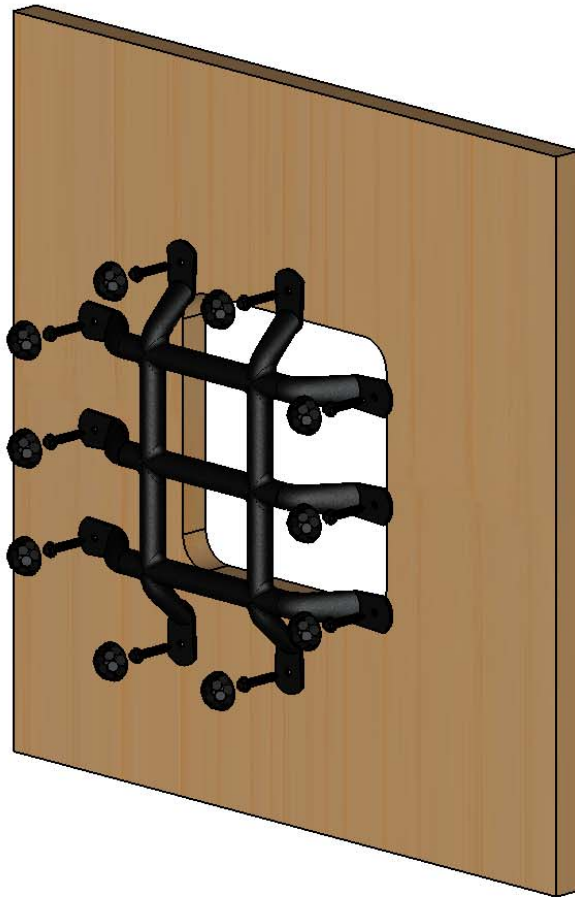

Product & Packaging Specs

13"x13" Speak Easy Accent (GA EASY)

Item #: 56660

ITEM NO.	QTY.	PART NUMBER	DESCRIPTION
1	1	56660-11	13x13 Speak Easy Accent
2	10	80012	Screw, #12 x 1-1/2", Hex with Washer, Black
3	1	56622	1-1/4" Hammered Dome Cap Nut

13"x13" Speak Easy Accent (GA EASY)

Item #: 56660

Weight: 21.22 LBS
Scale: 1:6
Last updated: 10/14/2016

56660-10

Product & Packaging Specs

13"x13" Speak Easy Accent (GA EASY)

Item #: 56660

Weight: 21.22 LBS
Scale: 1:6
Last updated: 10/14/2016

56660-10

Product & Packaging Specs

56660 Packing

Item #: Box packing

ITEM NO.	QTY.	PART NUMBER	DESCRIPTION
1	1	Ornamental Insert Boxes	Box, Ornamental Insert-Speak Easy
2	1	Ornamental Insert Box Insert	Insert, Ornamental Insert-Speak Easy Box
3	1	56660-10	13"x13" Speak Easy Accent (GA EASY)