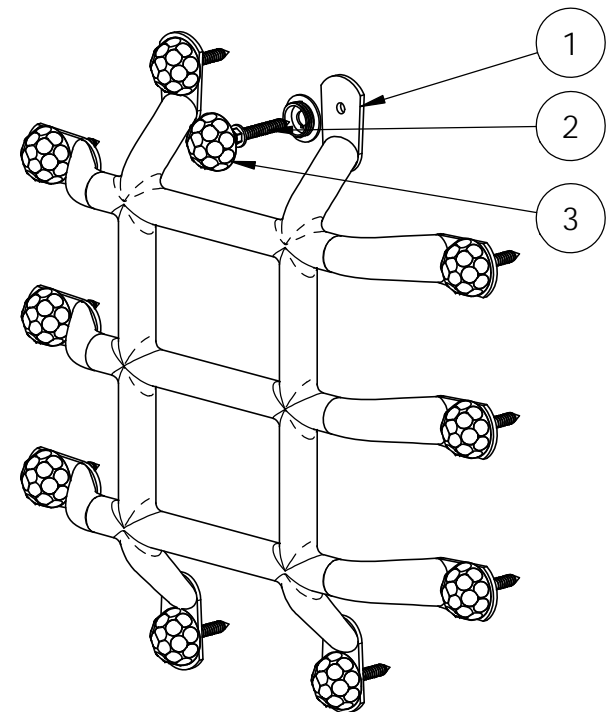

Product & Packaging Specs

13"x13" Speak Easy Accent (GA EASY)

Item #: 56660

ITEM NO.	QTY.	PART NUMBER	DESCRIPTION
1	1	56660-11	13x13 Speak Easy Accent
2	10	80012	Screw, #12 x 1-1/2", Hex with Washer, Black
3	1	56622	1-1/4" Hammered Dome Cap Nut

Weight: 21.22 LBS
 Scale: 1:4
 Last updated: 10/14/2016

Product & Packaging Specs

13"x13" Speak Easy Accent (GA EASY)

Item #: 56660

Weight: 21.22 LBS
Scale: 1:3
Last updated: 10/14/2016

56660-10

Product & Packaging Specs

13"x13" Speak Easy Accent (GA EASY)

Item #: 56660

Weight: 21.22 LBS
Scale: 1:6
Last updated: 10/14/2016

56660-10

Product & Packaging Specs

13"x13" Speak Easy Accent (GA EASY)

Item #: 56660

Weight: 21.22 LBS
Scale: 1:6
Last updated: 10/14/2016

56660-10

Product & Packaging Specs

56660 Packing

Item #: Box packing

ITEM NO.	QTY.	PART NUMBER	DESCRIPTION
1	1	Ornamental Insert Boxes	Box, Ornamental Insert-Speak Easy
2	1	Ornamental Insert Box Insert	Insert, Ornamental Insert-Speak Easy Box
3	1	56660-10	13"x13" Speak Easy Accent (GA EASY)