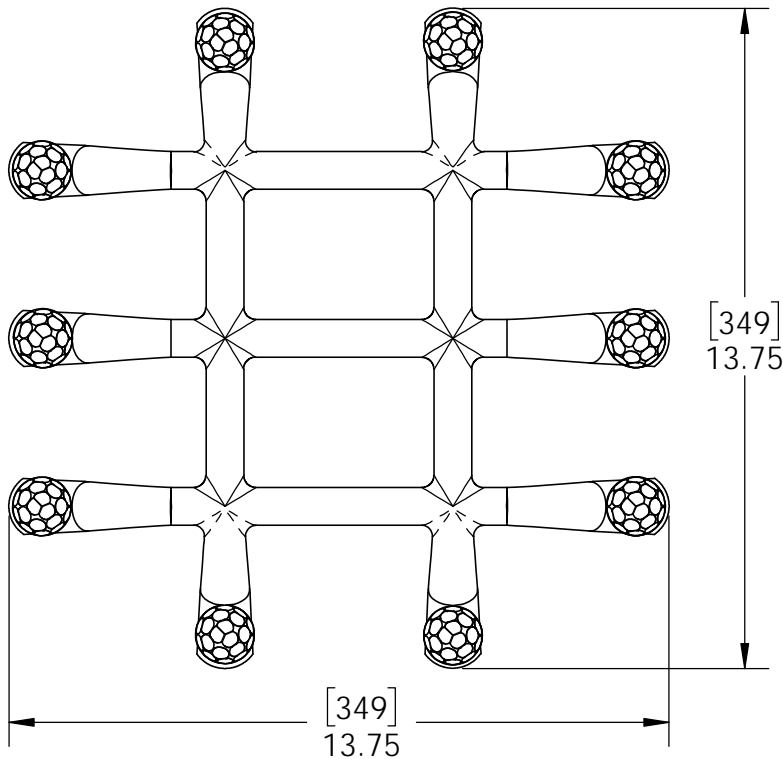

Product & Packaging Specs

13"x13" Speak Easy Accent (GA EASY)

Item #: 56660

ITEM NO.	QTY.	PART NUMBER	DESCRIPTION
1	1	56660-11	13x13 Speak Easy Accent
2	10	80012	Screw, #12 x 1-1/2", Hex with Washer, Black
3	1	56622	1-1/4" Hammered Dome Cap Nut

Weight: 21.22 LBS
 Scale: 1:4
 Last updated: 10/14/2016

Product & Packaging Specs

13"x13" Speak Easy Accent (GA EASY)

Item #: 56660

Weight: 21.22 LBS
Scale: 1:3
Last updated: 10/14/2016

56660-10

Product & Packaging Specs

13"x13" Speak Easy Accent (GA EASY)

Item #: 56660

Weight: 21.22 LBS
Scale: 1:6
Last updated: 10/14/2016

56660-10

Product & Packaging Specs

13"x13" Speak Easy Accent (GA EASY)

Item #: 56660

Weight: 21.22 LBS
Scale: 1:6
Last updated: 10/14/2016

not shown:

item 2 will not be installed.
 pack screws in plastic bag.

item 3 will not be installed.
 pack Dome Cap Nuts in separate plastic bag and place bag of screws inside this bag.

Weight: 6.10 LBS
 Scale: 1:4
 Last updated: 10/14/2016