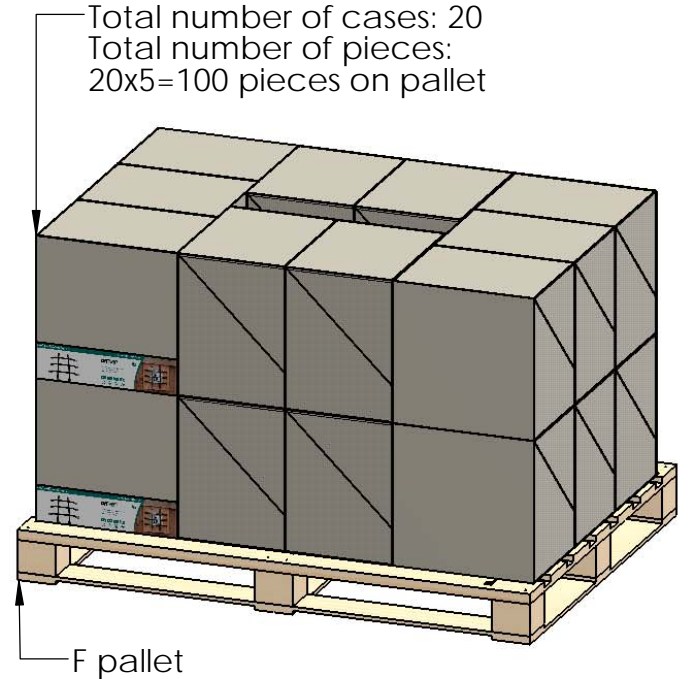

56660-10

Product & Packaging Specs

56660 Packing
Item #: Case packing

Weight: 32 LBS
Scale: 1:4
Last updated: 10/14/2016

56660-10

Item #: **56660** | **GA-EASY**
 Gate Accent Speak Easy
PALLET **100 pcs**
 SKU#: **56860**
 Weight: **344** lbs
 LOT# _____ Priority# _____