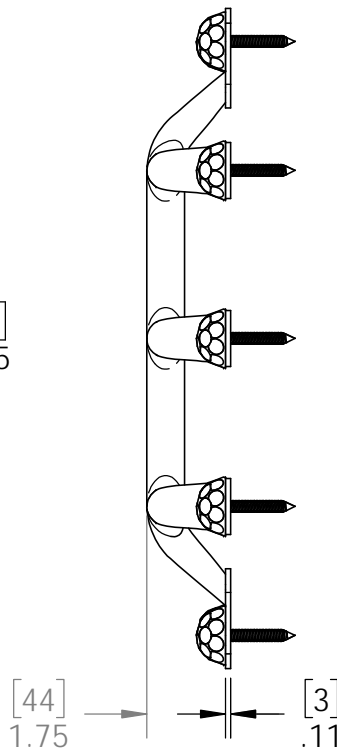

Product & Packaging Specs

13"x13" Speak Easy Accent (GA EASY)

Item #: 56660

ITEM NO.	QTY.	PART NUMBER	DESCRIPTION
1	1	56660-11	13x13 Speak Easy Accent
2	10	80012	Screw, #12 x 1-1/2", Hex with Washer, Black
3	1	56622	1-1/4" Hammered Dome Cap Nut

Weight: 21.22 LBS
 Scale: 1:4
 Last updated: 10/14/2016

Product & Packaging Specs

13"x13" Speak Easy Accent (GA EASY)

Item #: 56660

Weight: 21.22 LBS
Scale: 1:3
Last updated: 10/14/2016

56660-10

Product & Packaging Specs

13"x13" Speak Easy Accent (GA EASY)

Item #: 56660

Weight: 21.22 LBS
Scale: 1:6
Last updated: 10/14/2016

56660-10

Product & Packaging Specs

13"x13" Speak Easy Accent (GA EASY)

Item #: 56660

Weight: 21.22 LBS
Scale: 1:6
Last updated: 10/14/2016