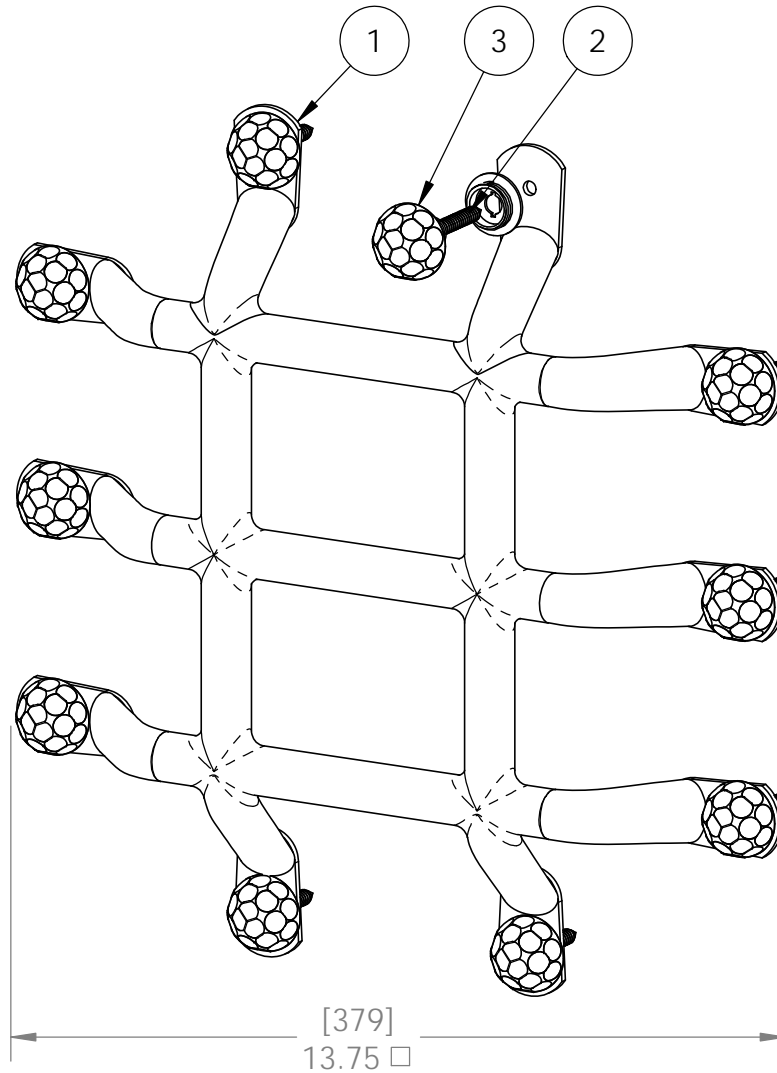

Product & Packaging Specs

13"x13" Speak Easy Accent (GA EASY)

Item #: 56660

ITEM NO.	QTY.	PART NUMBER	DESCRIPTION
1	1	56660-11	13x13 Speak Easy Accent
2	10	80012	Screw, #12 x 1-1/2", Hex with Washer, Black
3	1	56622	1-1/4" Hammered Dome Cap Nut

Weight: 21.22 LBS
 Scale: 1:4
 Last updated: 10/14/2016

Product & Packaging Specs

13"x13" Speak Easy Accent (GA EASY)

Item #: 56660

Weight: 21.22 LBS
Scale: 1:3
Last updated: 10/14/2016

56660-10

Product & Packaging Specs

13"x13" Speak Easy Accent (GA EASY)

Item #: 56660

Weight: 21.22 LBS
Scale: 1:6
Last updated: 10/14/2016

56660-10

Product & Packaging Specs

13"x13" Speak Easy Accent (GA EASY)

Item #: 56660

Weight: 21.22 LBS
Scale: 1:6
Last updated: 10/14/2016

not shown:

item 2 will not be installed.
 pack screws in plastic bag.

item 3 will not be installed.
 pack Dome Cap Nuts in separate plastic bag and place bag of screws inside this bag.

Weight: 6.10 LBS
 Scale: 1:4
 Last updated: 10/14/2016