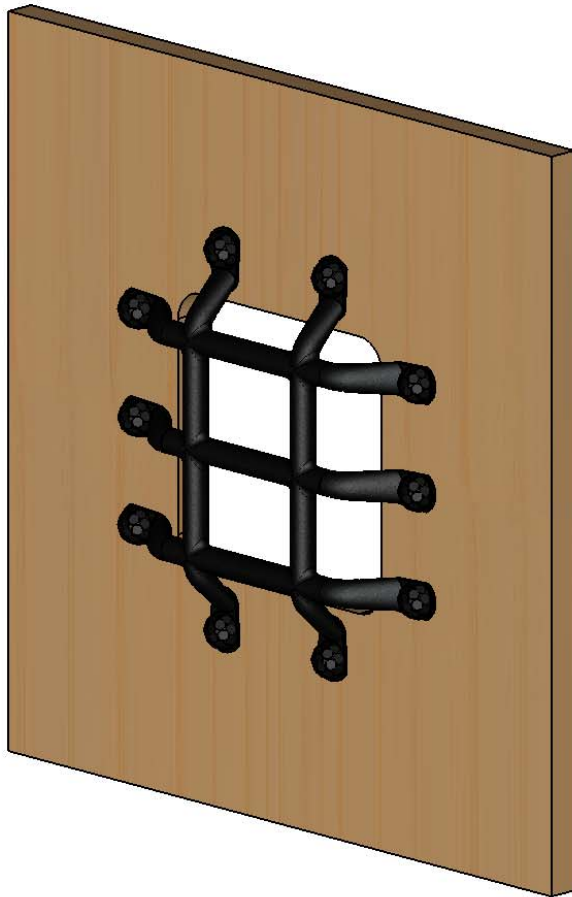

Product & Packaging Specs

13"x13" Speak Easy Accent (GA EASY)

Item #: 56660

ITEM NO.	QTY.	PART NUMBER	DESCRIPTION
1	1	56660-11	13x13 Speak Easy Accent
2	10	80012	Screw, #12 x 1-1/2", Hex with Washer, Black
3	1	56622	1-1/4" Hammered Dome Cap Nut

Weight: 21.22 LBS
 Scale: 1:4
 Last updated: 10/14/2016

Product & Packaging Specs

13"x13" Speak Easy Accent (GA EASY)

Item #: 56660

Weight: 21.22 LBS
Scale: 1:3
Last updated: 10/14/2016

56660-10

Product & Packaging Specs

13"x13" Speak Easy Accent (GA EASY)

Item #: 56660

Weight: 21.22 LBS
Scale: 1:6
Last updated: 10/14/2016

56660-10

Product & Packaging Specs

13"x13" Speak Easy Accent (GA EASY)

Item #: 56660

Weight: 21.22 LBS
Scale: 1:6
Last updated: 10/14/2016

56660-10

Product & Packaging Specs

56660 Packing

Item #: Box packing

ITEM NO.	QTY.	PART NUMBER	DESCRIPTION
1	1	Ornamental Insert Boxes	Box, Ornamental Insert-Speak Easy
2	1	Ornamental Insert Box Insert	Insert, Ornamental Insert-Speak Easy Box
3	1	56660-10	13"x13" Speak Easy Accent (GA EASY)