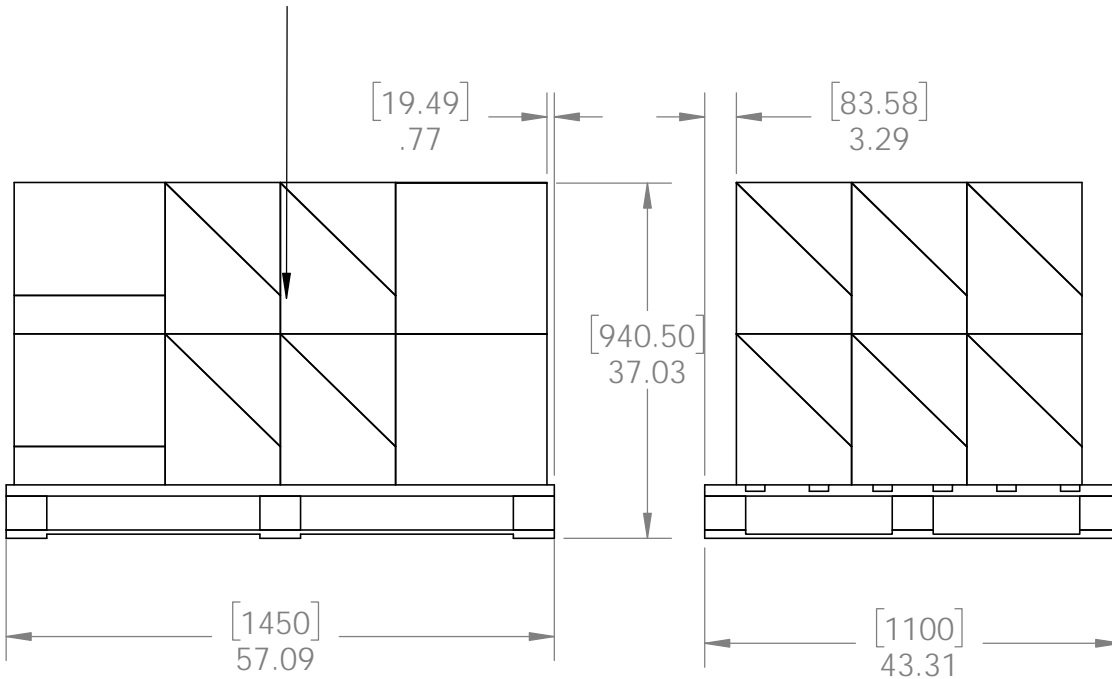

56660-10

Product & Packaging Specs

56660 Packing
Item #: Case packing

Weight: 32 LBS
Scale: 1:4
Last updated: 10/14/2016

56660-10

Item #: **56660** | **GA-EASY**
 Gate Accent Speak Easy
PALLET **100 pcs**
 SKU#: **56860**
 Weight: **344** lbs
 LOT# _____ Priority# _____