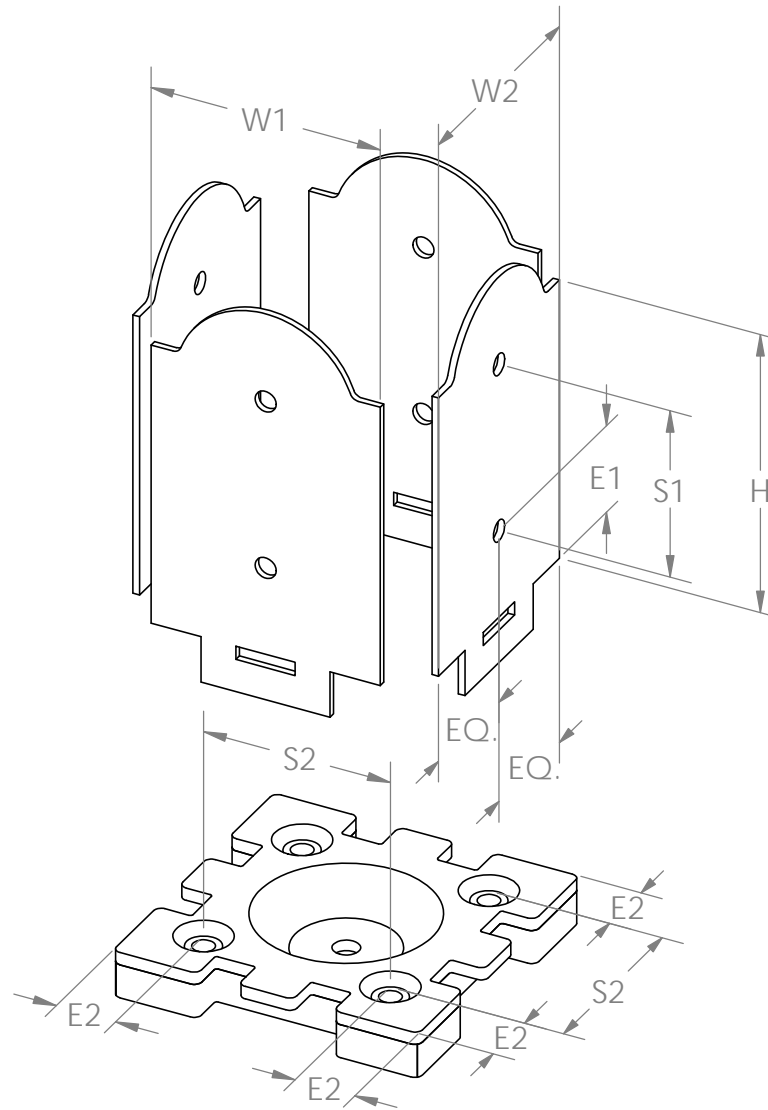

OZCO BUILDING PRODUCTS

Product & Packaging Specs

4x4 Post Base (4x4-PB-LS)

Item #: 56607

ITEM NO.	QTY.	PART NUMBER	DESCRIPTION
1	1	56607-11	Assembly, 4x4 Stand Off
2	4	56607-15	Plate, 4x4 Side Compression
3	0.8	56621	1 1/2" Hex Cap Nut (HCN)
4	0.32	56625	OWT Timber Screw 1-3/4"

Weight: 4.52 LBS
 Scale: 1:2
 Last updated: 10/10/2016

56607-10

Product & Packaging Specs

4x4 Post Base (4x4-PB-LS)

Item #: 56607

Weight: 4.52 LBS
 Scale: 1:2
 Last updated: 10/10/2016

56607-10

Product & Packaging Specs

4x4 Post Base (4x4-PB-LS)

Item #: Typical Installation & Basic Assembly

Weight: 4.52 LBS
Scale: 1:2
Last updated: 10/10/2016

56607-10

Product & Packaging Specs

4x4 Post Base (4x4-PB-LS)

Item #: Typical Installation & Basic Assembly

Weight: 4.52 LBS
Scale: 1:2
Last updated: 10/10/2016

56607-10

Product & Packaging Specs

Assembly, 4x4 Stand Off

Item #: 56607-11

ITEM NO.	QTY.	PART NUMBER	DESCRIPTION
1	1	56607-13	Adj Base Side Stamping Assy
2	1	56607-12	Adj Post Base Plate Sidewall