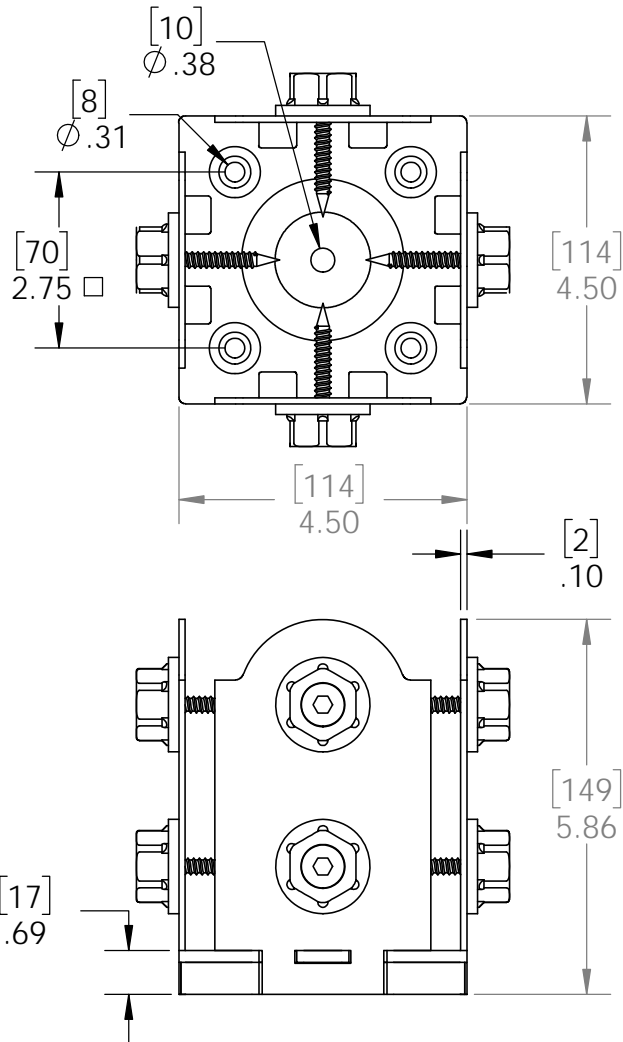

OZCO BUILDING PRODUCTS

Product & Packaging Specs

4x4 Post Base (4x4-PB-LS)

Item #: 56607

ITEM NO.	QTY.	PART NUMBER	DESCRIPTION
1	1	56607-11	Assembly, 4x4 Stand Off
2	4	56607-15	Plate, 4x4 Side Compression
3	0.8	56621	1 1/2" Hex Cap Nut (HCN)
4	0.32	56625	OWT Timber Screw 1-3/4"

Weight: 4.52 LBS
 Scale: 1:2
 Last updated: 10/10/2016

56607-10

Product & Packaging Specs

4x4 Post Base (4x4-PB-LS)

Item #: 56607

Weight: 4.52 LBS
 Scale: 1:2
 Last updated: 10/10/2016

56607-10

Product & Packaging Specs

4x4 Post Base (4x4-PB-LS)

Item #: Typical Installation & Basic Assembly

Weight: 4.52 LBS
Scale: 1:2
Last updated: 10/10/2016

56607-10

Product & Packaging Specs

4x4 Post Base (4x4-PB-LS)

Item #: Typical Installation & Basic Assembly

Weight: 4.52 LBS
Scale: 1:2
Last updated: 10/10/2016

56607-10

Product & Packaging Specs

Assembly, 4x4 Stand Off

Item #: 56607-11

ITEM NO.	QTY.	PART NUMBER	DESCRIPTION
1	1	56607-13	Adj Base Side Stamping Assy
2	1	56607-12	Adj Post Base Plate Sidewall