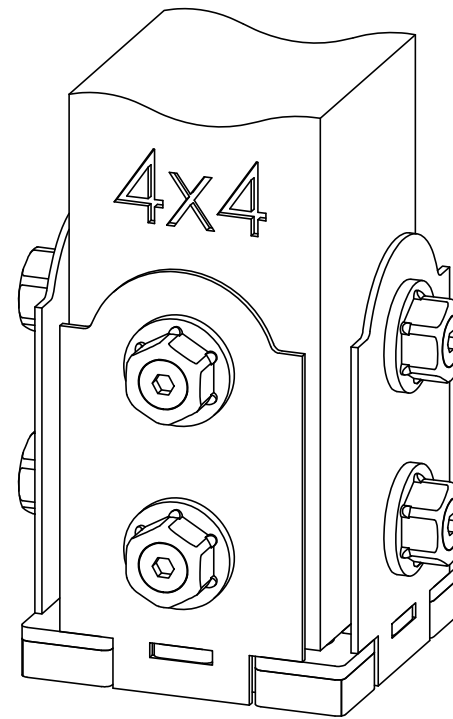

OZCO BUILDING PRODUCTS

Product & Packaging Specs

4x4 Post Base (4x4-PB-LS)

Item #: 56607

ITEM NO.	QTY.	PART NUMBER	DESCRIPTION
1	1	56607-11	Assembly, 4x4 Stand Off
2	4	56607-15	Plate, 4x4 Side Compression
3	0.8	56621	1 1/2" Hex Cap Nut (HCN)
4	0.32	56625	OWT Timber Screw 1-3/4"

Weight: 4.52 LBS
 Scale: 1:2
 Last updated: 10/10/2016

56607-10

Product & Packaging Specs

4x4 Post Base (4x4-PB-LS)

Item #: 56607

Weight: 4.52 LBS
 Scale: 1:2
 Last updated: 10/10/2016

56607-10

Product & Packaging Specs

4x4 Post Base (4x4-PB-LS)

Item #: Typical Installation & Basic Assembly

Weight: 4.52 LBS
Scale: 1:2
Last updated: 10/10/2016

56607-10

Product & Packaging Specs

4x4 Post Base (4x4-PB-LS)

Item #: Typical Installation & Basic Assembly

Weight: 4.52 LBS
Scale: 1:2
Last updated: 10/10/2016

56607-10

Product & Packaging Specs

Assembly, 4x4 Stand Off

Item #: 56607-11

ITEM NO.	QTY.	PART NUMBER	DESCRIPTION
1	1	56607-13	Adj Base Side Stamping Assy
2	1	56607-12	Adj Post Base Plate Sidewall