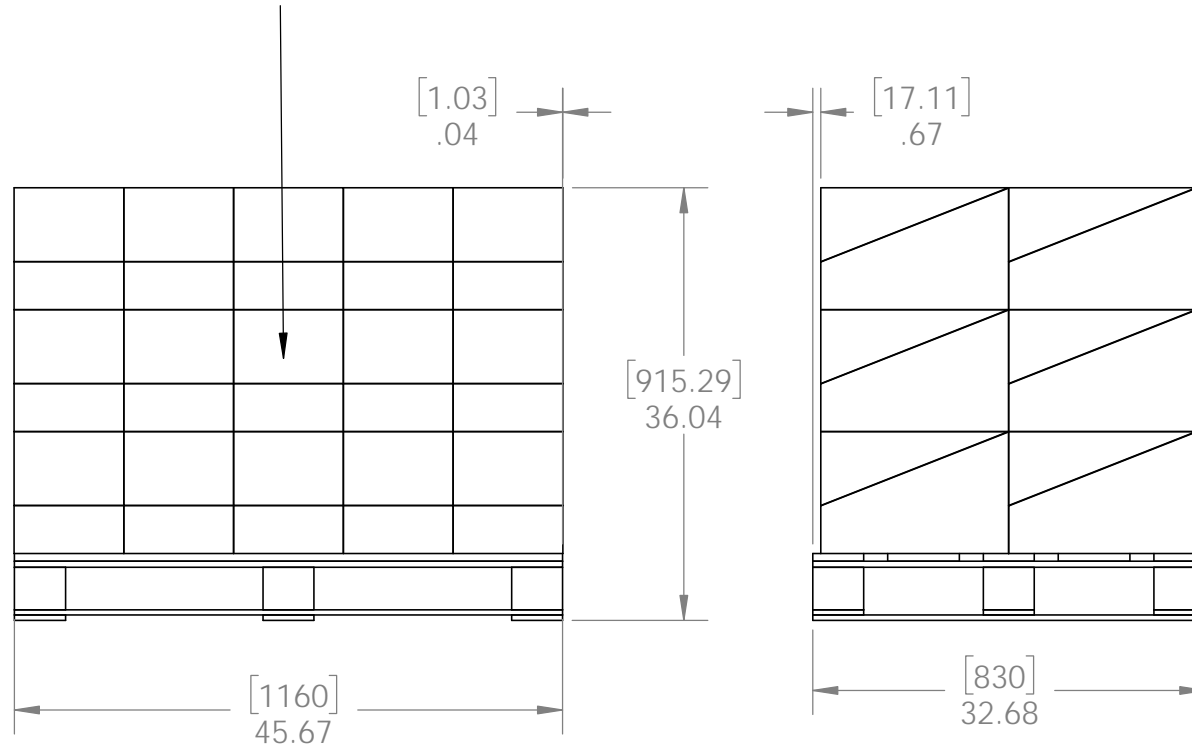

Product & Packaging Specs

56607 Packing

Item #: Pallet packing

Item #: **56607** | **4x4-PB-LS**
4X4 Post Base Laredo Sunset

PALLET | **120 pcs**

SKU#: **56807**
7 22 110009
Made in China

Weight: **569** lbs

LOT#   Priority#

additional pallet packing instructions

- plywood on top layer
- strap to pallet
- clear wrap around boxes

Weight: 569 LBS
Scale: 1:16
Last updated: 10/10/2016