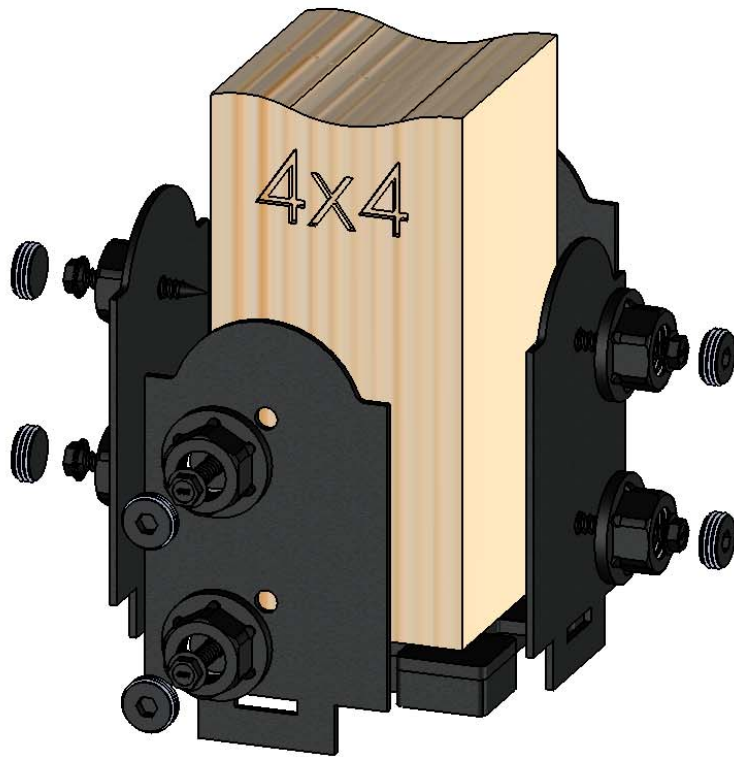

OZCO BUILDING PRODUCTS

Product & Packaging Specs

4x4 Post Base (4x4-PB-LS)

Item #: 56607

ITEM NO.	QTY.	PART NUMBER	DESCRIPTION
1	1	56607-11	Assembly, 4x4 Stand Off
2	4	56607-15	Plate, 4x4 Side Compression
3	0.8	56621	1 1/2" Hex Cap Nut (HCN)
4	0.32	56625	OWT Timber Screw 1-3/4"

Weight: 4.52 LBS
 Scale: 1:2
 Last updated: 10/10/2016

56607-10

Product & Packaging Specs

4x4 Post Base (4x4-PB-LS)

Item #: 56607

Weight: 4.52 LBS
 Scale: 1:2
 Last updated: 10/10/2016

56607-10

Product & Packaging Specs

4x4 Post Base (4x4-PB-LS)

Item #: Typical Installation & Basic Assembly

Weight: 4.52 LBS
Scale: 1:2
Last updated: 10/10/2016

56607-10

Product & Packaging Specs

4x4 Post Base (4x4-PB-LS)

Item #: Typical Installation & Basic Assembly

Weight: 4.52 LBS
Scale: 1:2
Last updated: 10/10/2016

56607-10

Product & Packaging Specs

Assembly, 4x4 Stand Off

Item #: 56607-11

ITEM NO.	QTY.	PART NUMBER	DESCRIPTION
1	1	56607-13	Adj Base Side Stamping Assy
2	1	56607-12	Adj Post Base Plate Sidewall