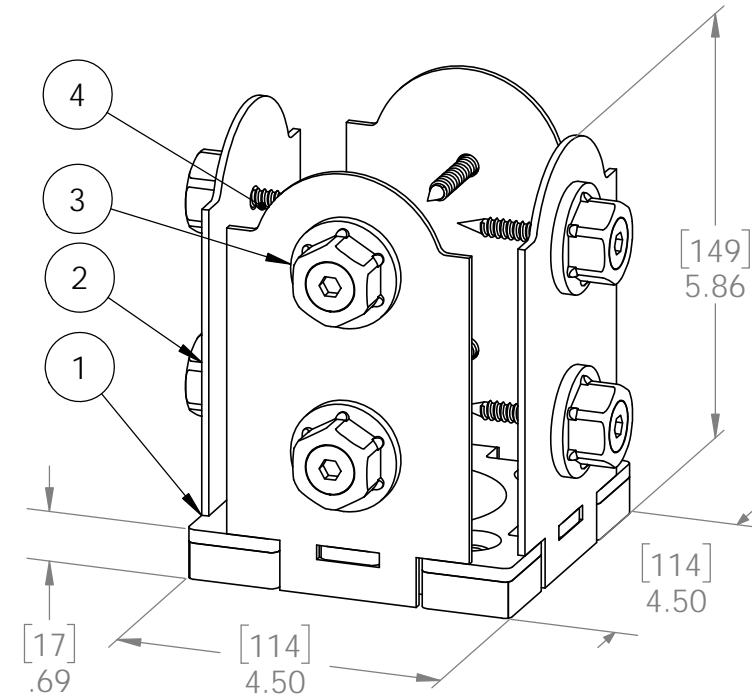

OZCO BUILDING PRODUCTS

Product & Packaging Specs

4x4 Post Base (4x4-PB-LS)

Item #: 56607

ITEM NO.	QTY.	PART NUMBER	DESCRIPTION
1	1	56607-11	Assembly, 4x4 Stand Off
2	4	56607-15	Plate, 4x4 Side Compression
3	0.8	56621	1 1/2" Hex Cap Nut (HCN)
4	0.32	56625	OWT Timber Screw 1-3/4"

Weight: 4.52 LBS
 Scale: 1:2
 Last updated: 10/10/2016

56607-10

Product & Packaging Specs

4x4 Post Base (4x4-PB-LS)

Item #: 56607

Weight: 4.52 LBS
 Scale: 1:2
 Last updated: 10/10/2016

56607-10

Product & Packaging Specs

4x4 Post Base (4x4-PB-LS)

Item #: Typical Installation & Basic Assembly

Weight: 4.52 LBS
Scale: 1:2
Last updated: 10/10/2016

56607-10

Product & Packaging Specs

4x4 Post Base (4x4-PB-LS)

Item #: Typical Installation & Basic Assembly

Weight: 4.52 LBS
Scale: 1:2
Last updated: 10/10/2016

56607-10

Product & Packaging Specs

Assembly, 4x4 Stand Off

Item #: 56607-11

ITEM NO.	QTY.	PART NUMBER	DESCRIPTION
1	1	56607-13	Adj Base Side Stamping Assy
2	1	56607-12	Adj Post Base Plate Sidewall