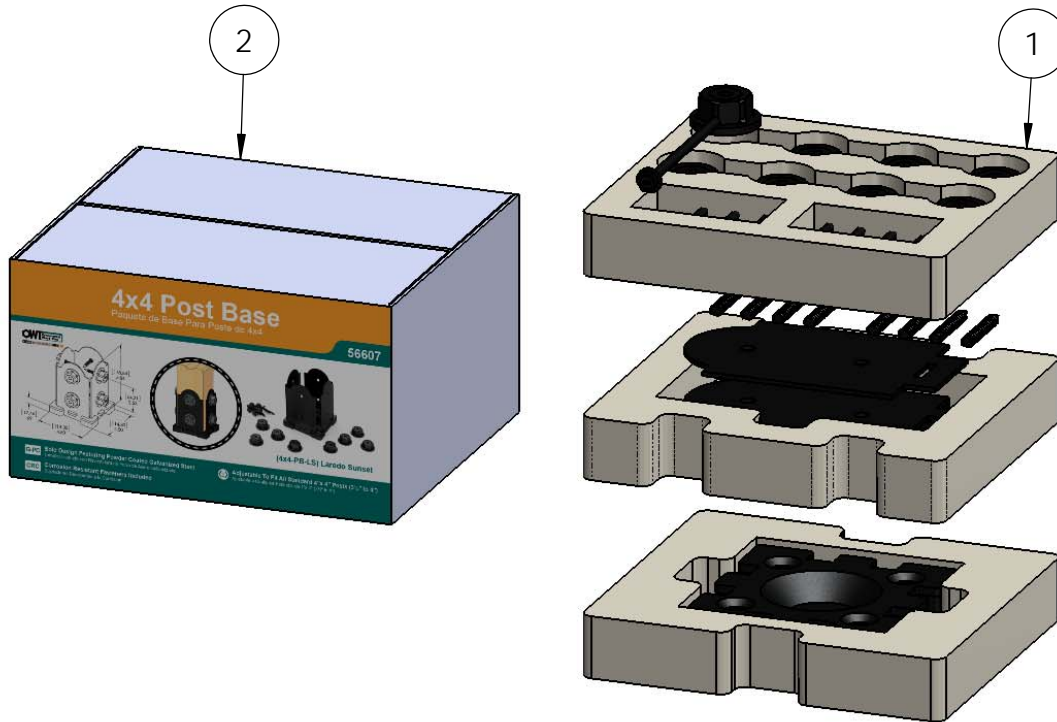

4x4 Post Base (4x4-PB-LS)

Item #: Typical Installation & Basic Assembly

Weight: 4.52 LBS
Scale: 1:2
Last updated: 10/10/2016

56607-10

Product & Packaging Specs

4x4 Post Base (4x4-PB-LS)

Item #: Typical Installation & Basic Assembly

Weight: 4.52 LBS
Scale: 1:2
Last updated: 10/10/2016

56607-10

Product & Packaging Specs

Assembly, 4x4 Stand Off

Item #: 56607-11

ITEM NO.	QTY.	PART NUMBER	DESCRIPTION
1	1	56607-13	Adj Base Side Stamping Assy
2	1	56607-12	Adj Post Base Plate Sidewall

Weight: 1.12 LBS
Scale: 1:1
Last updated: 10/10/2016

56607-10

Product & Packaging Specs

56607 Packing
 Item #: Box packing

ITEM NO.	QTY.	PART NUMBER	DESCRIPTION
1	1	56607-10	4x4 Post Base (4x4-PB-LS)
2	1	Box, 56607	Box, 56607