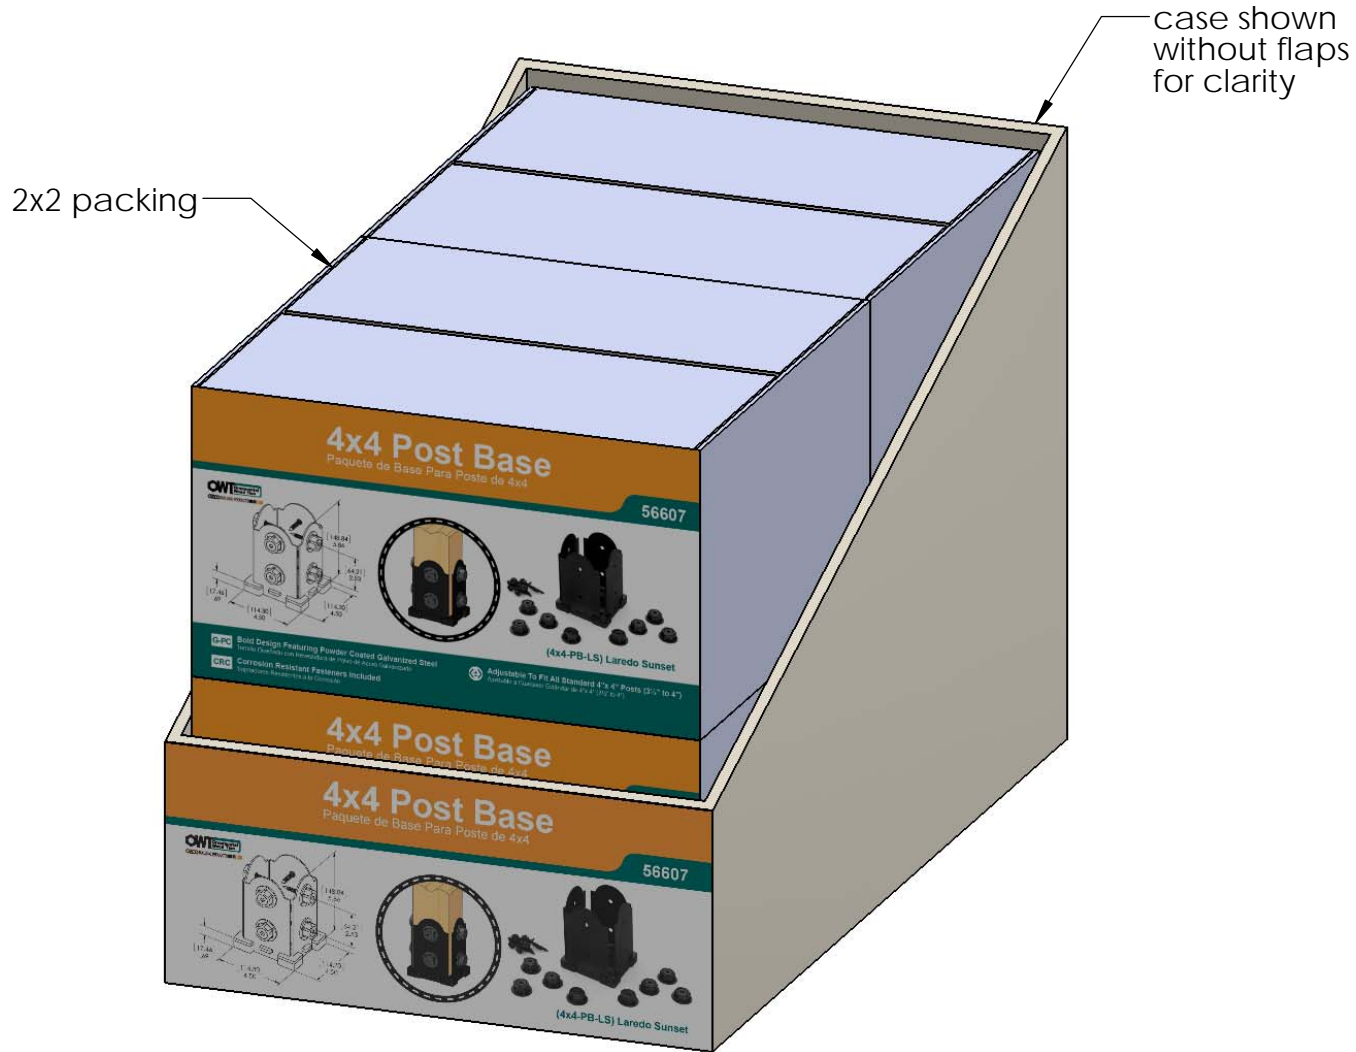

Weight: 4.52 LBS
Scale: 1:2
Last updated: 10/10/2016

56607-10

Product & Packaging Specs

Assembly, 4x4 Stand Off

Item #: 56607-11

ITEM NO.	QTY.	PART NUMBER	DESCRIPTION
1	1	56607-13	Adj Base Side Stamping Assy
2	1	56607-12	Adj Post Base Plate Sidewall

Weight: 1.12 LBS
Scale: 1:1
Last updated: 10/10/2016

56607-10

Product & Packaging Specs

56607 Packing
 Item #: Box packing

ITEM NO.	QTY.	PART NUMBER	DESCRIPTION
1	1	56607-10	4x4 Post Base (4x4-PB-LS)
2	1	Box, 56607	Box, 56607

Items not shown:

- installation instructions
- parts wrapped in packing foam sheet

Weight: 4.65 LBS
 Scale: 1:4
 Last updated: 10/10/2016

56607-10

Product & Packaging Specs

56607 Packing
 Item #: Case packing

Weight: 18.14 LBS
 Scale: 1:3
 Last updated: 10/10/2016

56607-10

Product & Packaging Specs

56607 Packing

Item #: Pallet packing

Item #: **56607** | **4x4-PB-LS**
4X4 Post Base Laredo Sunset

PALLET | **120 pcs**