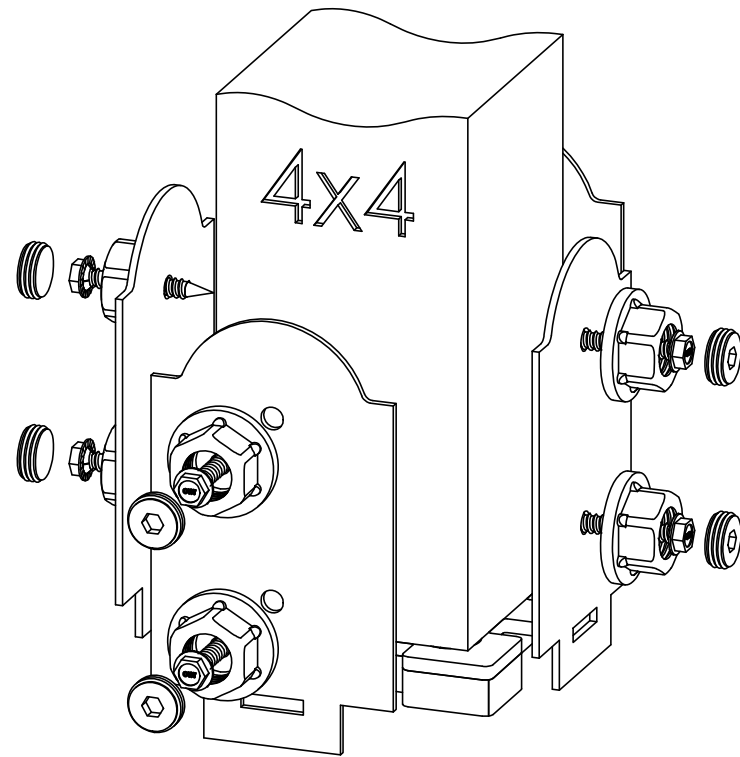

OZCO BUILDING PRODUCTS

Product & Packaging Specs

4x4 Post Base (4x4-PB-LS)

Item #: 56607

ITEM NO.	QTY.	PART NUMBER	DESCRIPTION
1	1	56607-11	Assembly, 4x4 Stand Off
2	4	56607-15	Plate, 4x4 Side Compression
3	0.8	56621	1 1/2" Hex Cap Nut (HCN)
4	0.32	56625	OWT Timber Screw 1-3/4"

Weight: 4.52 LBS
 Scale: 1:2
 Last updated: 10/10/2016

56607-10

Product & Packaging Specs

4x4 Post Base (4x4-PB-LS)

Item #: 56607

Weight: 4.52 LBS
 Scale: 1:2
 Last updated: 10/10/2016

56607-10

Product & Packaging Specs

4x4 Post Base (4x4-PB-LS)

Item #: Typical Installation & Basic Assembly

Weight: 4.52 LBS
Scale: 1:2
Last updated: 10/10/2016

56607-10

Product & Packaging Specs

4x4 Post Base (4x4-PB-LS)

Item #: Typical Installation & Basic Assembly

Weight: 4.52 LBS
Scale: 1:2
Last updated: 10/10/2016

56607-10

Product & Packaging Specs

Assembly, 4x4 Stand Off

Item #: 56607-11

ITEM NO.	QTY.	PART NUMBER	DESCRIPTION
1	1	56607-13	Adj Base Side Stamping Assy
2	1	56607-12	Adj Post Base Plate Sidewall