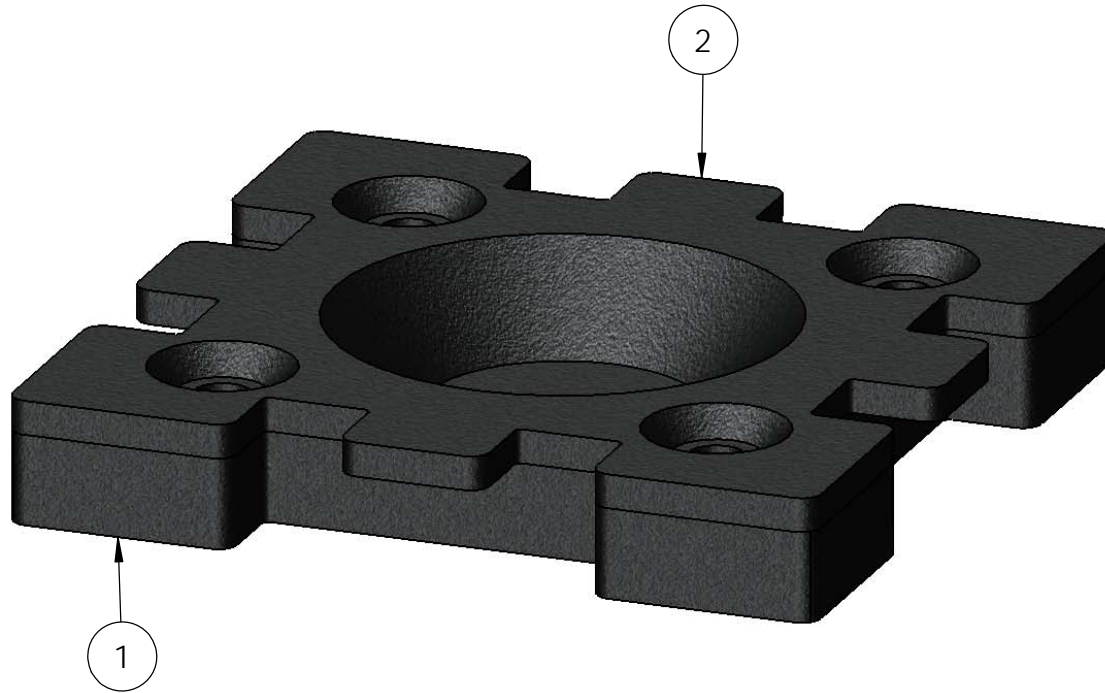

OZCO BUILDING PRODUCTS

Product & Packaging Specs

4x4 Post Base (4x4-PB-LS)

Item #: 56607

ITEM NO.	QTY.	PART NUMBER	DESCRIPTION
1	1	56607-11	Assembly, 4x4 Stand Off
2	4	56607-15	Plate, 4x4 Side Compression
3	0.8	56621	1 1/2" Hex Cap Nut (HCN)
4	0.32	56625	OWT Timber Screw 1-3/4"

Weight: 4.52 LBS
 Scale: 1:2
 Last updated: 10/10/2016

56607-10

Product & Packaging Specs

4x4 Post Base (4x4-PB-LS)

Item #: 56607

Weight: 4.52 LBS
 Scale: 1:2
 Last updated: 10/10/2016

56607-10

Product & Packaging Specs

4x4 Post Base (4x4-PB-LS)

Item #: Typical Installation & Basic Assembly

Weight: 4.52 LBS
Scale: 1:2
Last updated: 10/10/2016

56607-10

Product & Packaging Specs

4x4 Post Base (4x4-PB-LS)

Item #: Typical Installation & Basic Assembly

Weight: 4.52 LBS
Scale: 1:2
Last updated: 10/10/2016

56607-10

Product & Packaging Specs

Assembly, 4x4 Stand Off

Item #: 56607-11

ITEM NO.	QTY.	PART NUMBER	DESCRIPTION
1	1	56607-13	Adj Base Side Stamping Assy
2	1	56607-12	Adj Post Base Plate Sidewall