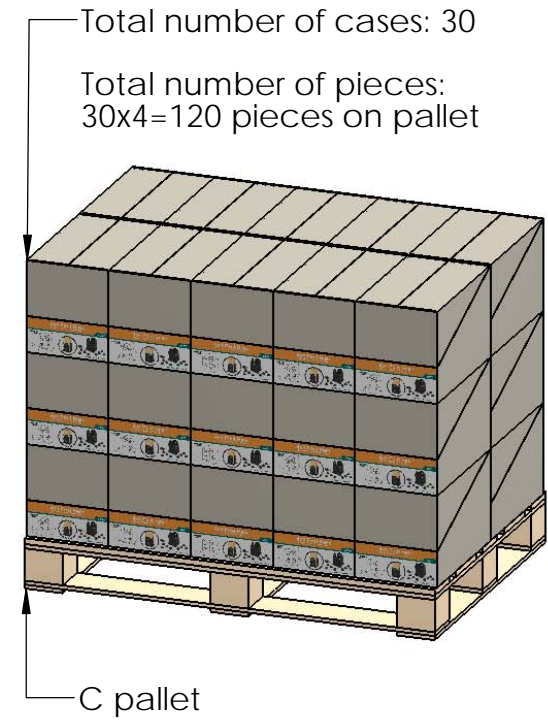

Items not shown:

- installation instructions
- parts wrapped in packing foam sheet

Weight: 4.65 LBS
 Scale: 1:4
 Last updated: 10/10/2016

56607-10

Product & Packaging Specs

56607 Packing
 Item #: Case packing

Weight: 18.14 LBS
 Scale: 1:3
 Last updated: 10/10/2016

56607-10

Product & Packaging Specs

56607 Packing

Item #: Pallet packing

Item #: **56607** | **4x4-PB-LS**
4X4 Post Base Laredo Sunset

PALLET | **120 pcs**

SKU#: **56807** 
7 22 110009
Made in China

Weight: **569** lbs

LOT# Priority# 

additional pallet packing instructions

- plywood on top layer
- strap to pallet
- clear wrap around boxes

Weight: 569 LBS
 Scale: 1:16
 Last updated: 10/10/2016