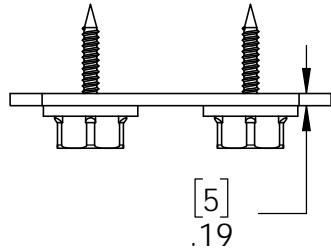

Product & Packaging Specs

6x6 Faux Post Base (6x6-FBS-IW)

Item #: 56690

ITEM NO.	QTY.	PART NUMBER	DESCRIPTION
1	4	51790-15	Plate, 6x6 Faux Post Base
2	0.8	56621	1 1/2" Hex Cap Nut (HCN)
3	0.32	56625	OWT Timber Screw 1-3/4"

Weight: 20.81 LBS
 Scale: 1:3
 Last updated: 10/10/2016

51790

Product & Packaging Specs

6x6 Faux Post Base (6x6-FBS-IW)

Item #: 56690

Weight: 20.81 LBS
Scale: 1:2
Last updated: 10/10/2016

51790

Product & Packaging Specs

6x6 Faux Post Base (6x6-FBS-IW)

Item #: Typical Installation & Basic Assembly

Weight: 20.81 LBS
Scale: 1:3
Last updated: 10/10/2016

51790

Product & Packaging Specs

6x6 Faux Post Base (6x6-FBS-IW)

Item #: Typical Installation & Basic Assembly with 56623

STARS SOLD SEPARATELY

Weight: 20.81 LBS
Scale: 1:3
Last updated: 10/10/2016

51790

Product & Packaging Specs

6x6 Faux Post Base (6x6-FBS-IW)

Item #: Typical Installation & Basic Assembly

Weight: 20.81 LBS
Scale: 1:3.5
Last updated: 10/10/2016