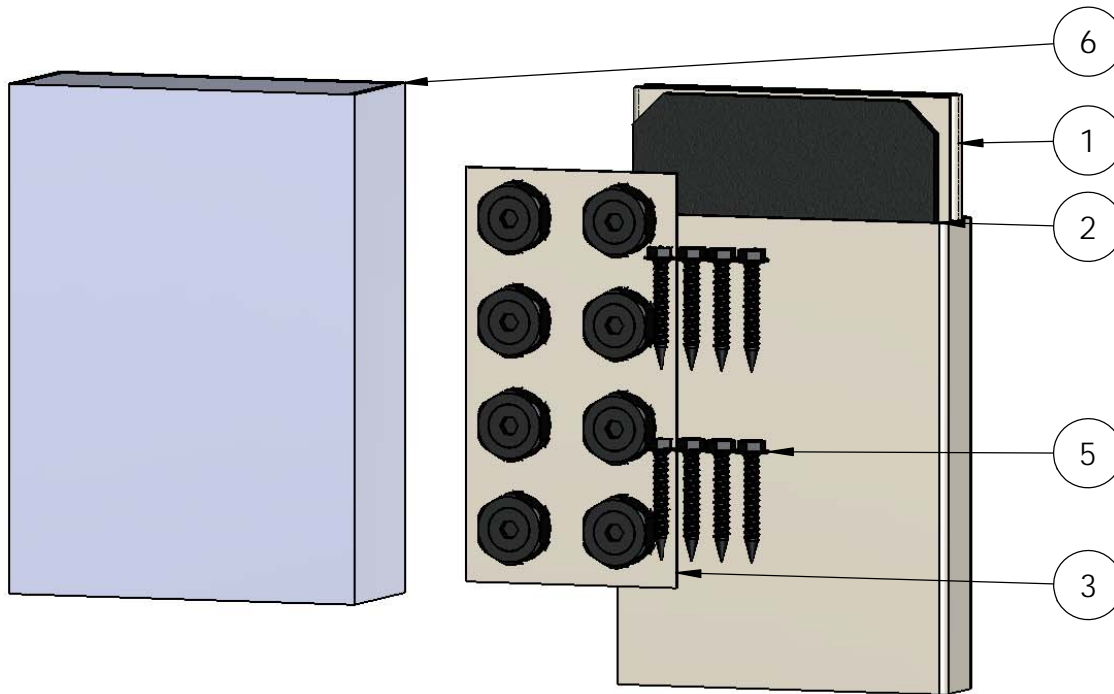

Product & Packaging Specs

51790 Packing

Item #: Box packing

ITEM NO.	Box packing/QTY.	PART NUMBER	DESCRIPTION
1	1	Sleeve, 56690 Plate	Sleeve, 6x6 Faux Post Base
2	1	Box, 56690 Plate Sleeve	Sleeve, 6x6 Faux Post Plate
3	1	Insert, 56690 HCN	Insert, 56690 HCN
4	1	Bag, 4x6 packing	Bag, 4x6 Packing
5	1	51790	6x6 Faux Post Base (6x6-FBS-IW)
6	1	Box, 51790	Box, 51790

item 6 utilized for screws (not shown)

add foam or other equivalent spacer inside box to consume space and secure product

Weight: 8.06 LBS
Scale: 1:3
Last updated: 10/10/2016

51790