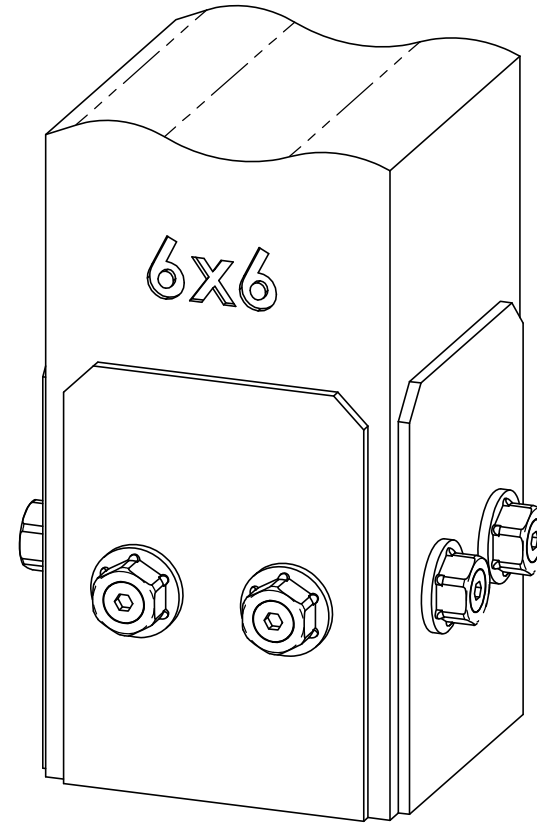

Product & Packaging Specs

6x6 Faux Post Base (6x6-FBS-IW)

Item #: 56690

ITEM NO.	QTY.	PART NUMBER	DESCRIPTION
1	4	51790-15	Plate, 6x6 Faux Post Base
2	0.8	56621	1 1/2" Hex Cap Nut (HCN)
3	0.32	56625	OWT Timber Screw 1-3/4"

Weight: 20.81 LBS
 Scale: 1:3
 Last updated: 10/10/2016

51790

Product & Packaging Specs

6x6 Faux Post Base (6x6-FBS-IW)

Item #: 56690

Weight: 20.81 LBS
Scale: 1:2
Last updated: 10/10/2016

51790

Product & Packaging Specs

6x6 Faux Post Base (6x6-FBS-IW)

Item #: Typical Installation & Basic Assembly

Weight: 20.81 LBS
Scale: 1:3
Last updated: 10/10/2016

51790

Product & Packaging Specs

6x6 Faux Post Base (6x6-FBS-IW)

Item #: Typical Installation & Basic Assembly with 56623

STARS SOLD SEPARATELY

Weight: 20.81 LBS
Scale: 1:3
Last updated: 10/10/2016

51790

Product & Packaging Specs

6x6 Faux Post Base (6x6-FBS-IW)

Item #: Typical Installation & Basic Assembly

Weight: 20.81 LBS
Scale: 1:3.5
Last updated: 10/10/2016