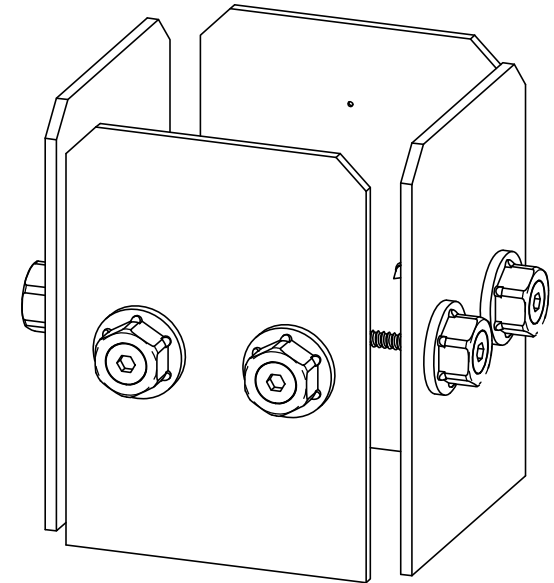

Product & Packaging Specs

6x6 Faux Post Base (6x6-FBS-IW)

Item #: 56690

ITEM NO.	QTY.	PART NUMBER	DESCRIPTION
1	4	51790-15	Plate, 6x6 Faux Post Base
2	0.8	56621	1 1/2" Hex Cap Nut (HCN)
3	0.32	56625	OWT Timber Screw 1-3/4"

Weight: 20.81 LBS
 Scale: 1:3
 Last updated: 10/10/2016

51790

Product & Packaging Specs

6x6 Faux Post Base (6x6-FBS-IW)

Item #: 56690

Weight: 20.81 LBS
Scale: 1:2
Last updated: 10/10/2016

51790

Product & Packaging Specs

6x6 Faux Post Base (6x6-FBS-IW)

Item #: Typical Installation & Basic Assembly

Weight: 20.81 LBS
Scale: 1:3
Last updated: 10/10/2016

51790

Product & Packaging Specs

6x6 Faux Post Base (6x6-FBS-IW)

Item #: Typical Installation & Basic Assembly with 56623

STARS SOLD SEPARATELY

Weight: 20.81 LBS
Scale: 1:3
Last updated: 10/10/2016

51790

Product & Packaging Specs

6x6 Faux Post Base (6x6-FBS-IW)

Item #: Typical Installation & Basic Assembly

Weight: 20.81 LBS
Scale: 1:3.5
Last updated: 10/10/2016