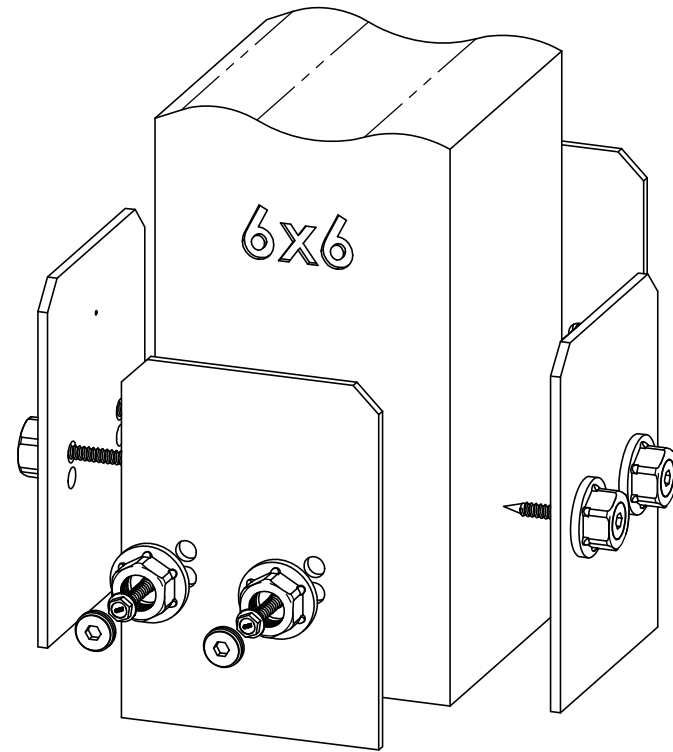

Product & Packaging Specs

6x6 Faux Post Base (6x6-FBS-IW)

Item #: 56690

ITEM NO.	QTY.	PART NUMBER	DESCRIPTION
1	4	51790-15	Plate, 6x6 Faux Post Base
2	0.8	56621	1 1/2" Hex Cap Nut (HCN)
3	0.32	56625	OWT Timber Screw 1-3/4"

6x6 Faux Post Base (6x6-FBS-IW)

Item #: Typical Installation & Basic Assembly

Weight: 20.81 LBS
Scale: 1:3
Last updated: 10/10/2016

51790

Product & Packaging Specs

6x6 Faux Post Base (6x6-FBS-IW)

Item #: Typical Installation & Basic Assembly with 56623

STARS SOLD SEPARATELY

Weight: 20.81 LBS
Scale: 1:3
Last updated: 10/10/2016

51790

Product & Packaging Specs

6x6 Faux Post Base (6x6-FBS-IW)

Item #: Typical Installation & Basic Assembly

Weight: 20.81 LBS
Scale: 1:3.5
Last updated: 10/10/2016

51790

Product & Packaging Specs

51790 Packing

Item #: Box packing

ITEM NO.	Box packing/QTY.	PART NUMBER	DESCRIPTION
1	1	Sleeve, 56690 Plate	Sleeve, 6x6 Faux Post Base
2	1	Box, 56690 Plate Sleeve	Sleeve, 6x6 Faux Post Plate
3	1	Insert, 56690 HCN	Insert, 56690 HCN
4	1	Bag, 4x6 packing	Bag, 4x6 Packing
5	1	51790	6x6 Faux Post Base (6x6-FBS-IW)
6	1	Box, 51790	Box, 51790