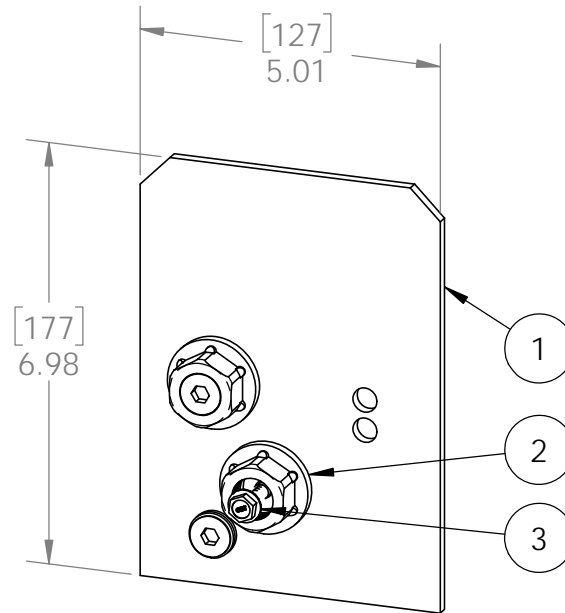

Product & Packaging Specs

6x6 Faux Post Base (6x6-FBS-IW)

Item #: 56690

ITEM NO.	QTY.	PART NUMBER	DESCRIPTION
1	4	51790-15	Plate, 6x6 Faux Post Base
2	0.8	56621	1 1/2" Hex Cap Nut (HCN)
3	0.32	56625	OWT Timber Screw 1-3/4"

Weight: 20.81 LBS
 Scale: 1:3
 Last updated: 10/10/2016

51790

Product & Packaging Specs

6x6 Faux Post Base (6x6-FBS-IW)

Item #: 56690

Weight: 20.81 LBS
Scale: 1:2
Last updated: 10/10/2016

51790

Product & Packaging Specs

6x6 Faux Post Base (6x6-FBS-IW)

Item #: Typical Installation & Basic Assembly

Weight: 20.81 LBS
Scale: 1:3
Last updated: 10/10/2016

51790

Product & Packaging Specs

6x6 Faux Post Base (6x6-FBS-IW)

Item #: Typical Installation & Basic Assembly with 56623

STARS SOLD SEPARATELY

Weight: 20.81 LBS
Scale: 1:3
Last updated: 10/10/2016

51790

Product & Packaging Specs

6x6 Faux Post Base (6x6-FBS-IW)

Item #: Typical Installation & Basic Assembly

Weight: 20.81 LBS
Scale: 1:3.5
Last updated: 10/10/2016