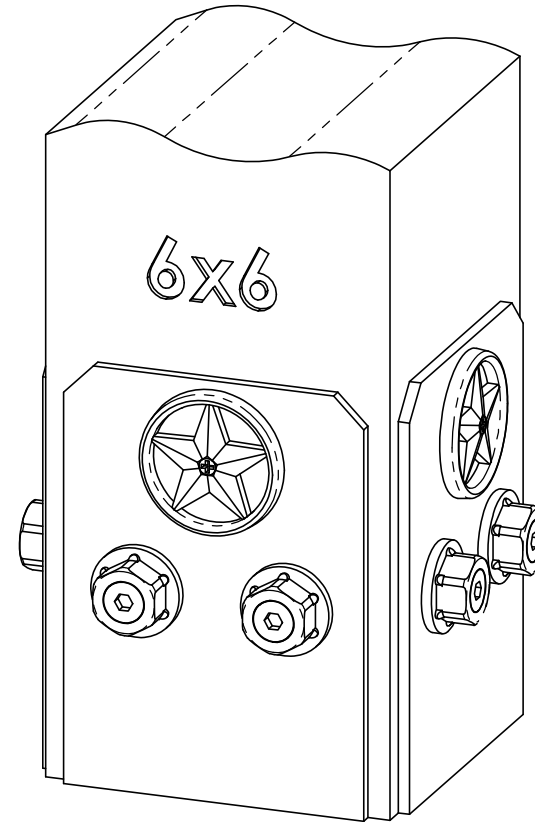

Product & Packaging Specs

6x6 Faux Post Base (6x6-FBS-IW)

Item #: 56690

ITEM NO.	QTY.	PART NUMBER	DESCRIPTION
1	4	51790-15	Plate, 6x6 Faux Post Base
2	0.8	56621	1 1/2" Hex Cap Nut (HCN)
3	0.32	56625	OWT Timber Screw 1-3/4"

Weight: 20.81 LBS
 Scale: 1:3
 Last updated: 10/10/2016

51790

Product & Packaging Specs

6x6 Faux Post Base (6x6-FBS-IW)

Item #: 56690

Weight: 20.81 LBS
Scale: 1:2
Last updated: 10/10/2016

51790

Product & Packaging Specs

6x6 Faux Post Base (6x6-FBS-IW)

Item #: Typical Installation & Basic Assembly

Weight: 20.81 LBS
Scale: 1:3
Last updated: 10/10/2016

51790

Product & Packaging Specs

6x6 Faux Post Base (6x6-FBS-IW)

Item #: Typical Installation & Basic Assembly with 56623

STARS SOLD SEPARATELY

Weight: 20.81 LBS
Scale: 1:3
Last updated: 10/10/2016

51790

Product & Packaging Specs

6x6 Faux Post Base (6x6-FBS-IW)

Item #: Typical Installation & Basic Assembly

Weight: 20.81 LBS
Scale: 1:3.5
Last updated: 10/10/2016