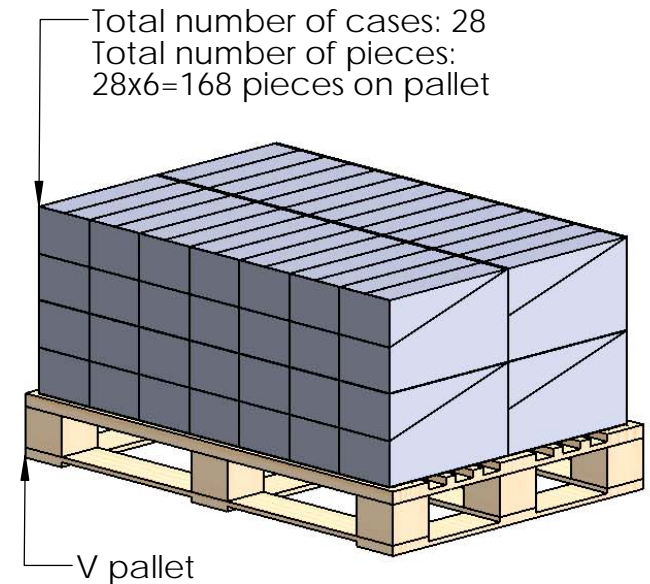

51790

Product & Packaging Specs

51790 Packing

Item #: Box packing

ITEM NO.	Box packing/QTY.	PART NUMBER	DESCRIPTION
1	1	Sleeve, 56690 Plate	Sleeve, 6x6 Faux Post Base
2	1	Box, 56690 Plate Sleeve	Sleeve, 6x6 Faux Post Plate
3	1	Insert, 56690 HCN	Insert, 56690 HCN
4	1	Bag, 4x6 packing	Bag, 4x6 Packing
5	1	51790	6x6 Faux Post Base (6x6-FBS-IW)
6	1	Box, 51790	Box, 51790

item 6 utilized for screws (not shown)

add foam or other equivalent spacer inside box to consume space and secure product

Weight: 8.06 LBS
 Scale: 1:3
 Last updated: 10/10/2016

51790

Product & Packaging Specs

51790 Packing

Item #: Case packing

Weight: 46 LBS
Scale: 1:2
Last updated: 10/10/2016

51790

Product & Packaging Specs

51790 Packing

Item #: Pallet packing

ADD NEW PALLET LABEL