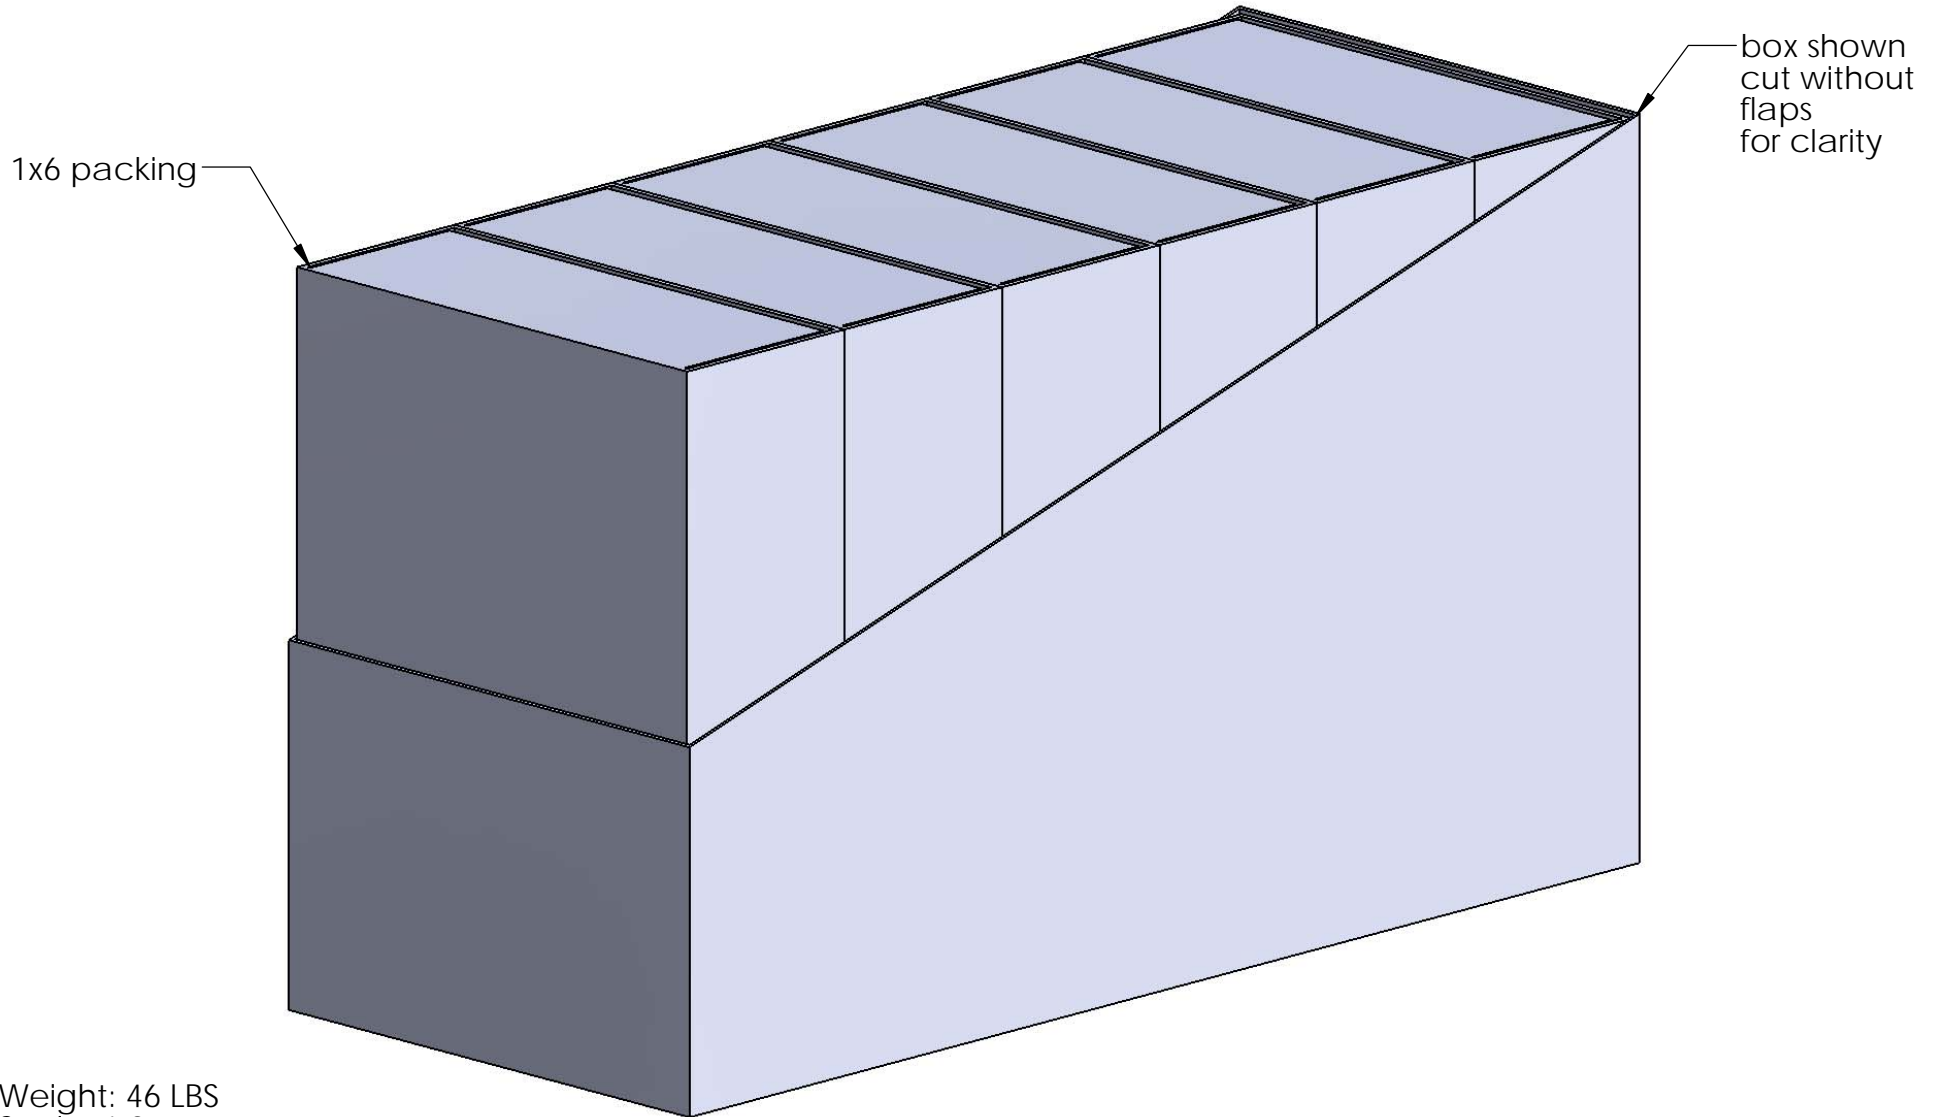

Product & Packaging Specs

51790 Packing

Item #: Case packing

Weight: 46 LBS
Scale: 1:2
Last updated: 10/10/2016

51790