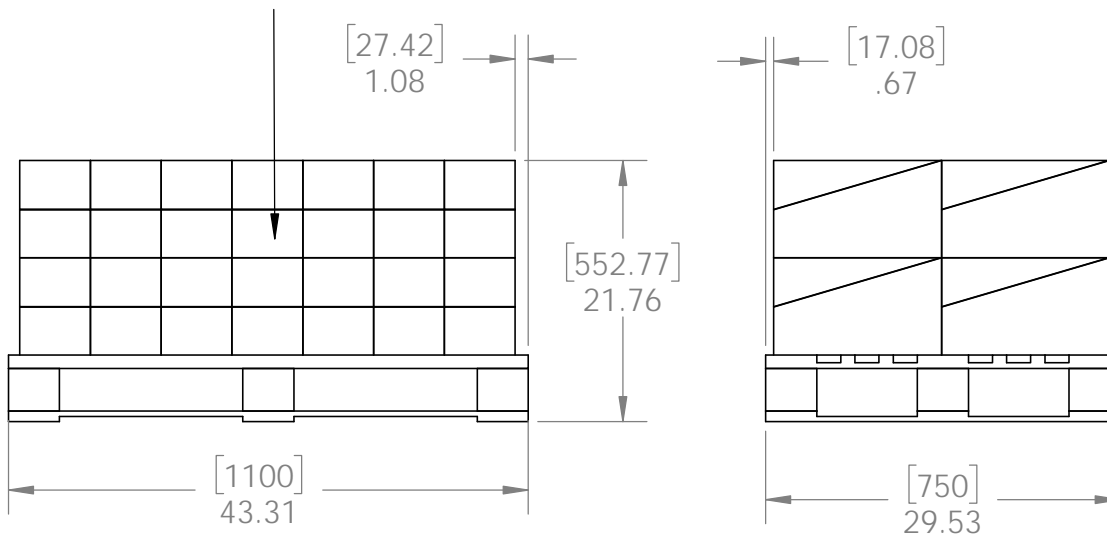

Product & Packaging Specs

51790 Packing

Item #: Pallet packing

ADD NEW PALLET LABEL

additional pallet packing instructions
plywood on top layer
strap to pallet
clear wrap around boxes

Weight: 1309 LBS
Scale: 1:16
Last updated: 10/10/2016

51790