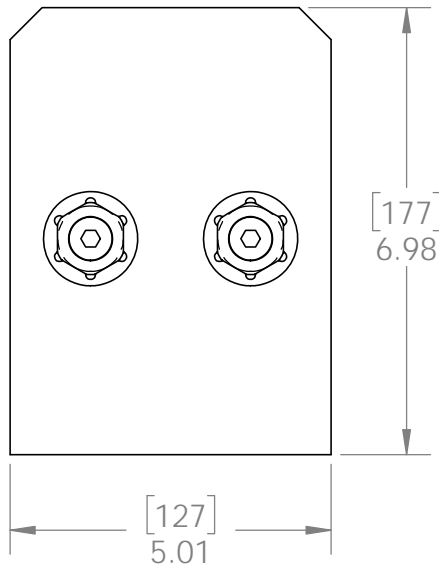

Product & Packaging Specs

6x6 Faux Post Base (6x6-FBS-IW)

Item #: 56690

ITEM NO.	QTY.	PART NUMBER	DESCRIPTION
1	4	51790-15	Plate, 6x6 Faux Post Base
2	0.8	56621	1 1/2" Hex Cap Nut (HCN)
3	0.32	56625	OWT Timber Screw 1-3/4"

Weight: 20.81 LBS
 Scale: 1:3
 Last updated: 10/10/2016

51790

Product & Packaging Specs

6x6 Faux Post Base (6x6-FBS-IW)

Item #: 56690

Weight: 20.81 LBS
Scale: 1:2
Last updated: 10/10/2016

51790

Product & Packaging Specs

6x6 Faux Post Base (6x6-FBS-IW)

Item #: Typical Installation & Basic Assembly

Weight: 20.81 LBS
Scale: 1:3
Last updated: 10/10/2016

51790

Product & Packaging Specs

6x6 Faux Post Base (6x6-FBS-IW)

Item #: Typical Installation & Basic Assembly with 56623

STARS SOLD SEPARATELY

Weight: 20.81 LBS
Scale: 1:3
Last updated: 10/10/2016

51790

Product & Packaging Specs

6x6 Faux Post Base (6x6-FBS-IW)

Item #: Typical Installation & Basic Assembly

Weight: 20.81 LBS
Scale: 1:3.5
Last updated: 10/10/2016