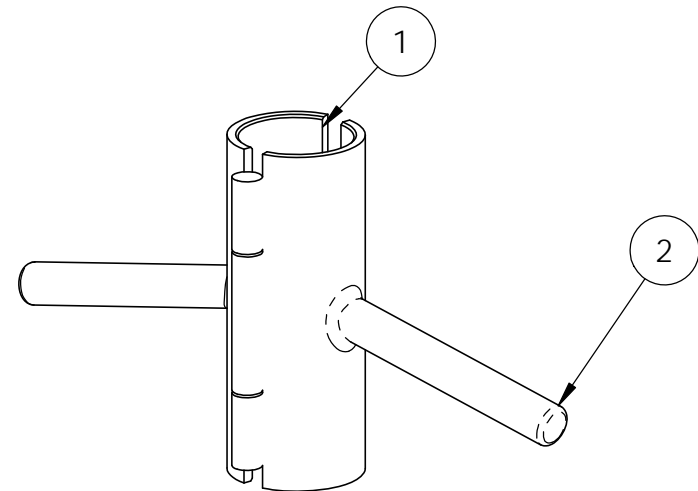

Product & Packaging Specs

CDT-07 Cap Driving Tool

Item #: 50890

ITEM NO.	QTY.	PART NUMBER	DESCRIPTION
1	1	50890-11	CDT-07 Cap Driving Tool-left side
2	1	50890-12	CDT-07 Cap Driving Tool-right side

Weight: 6.24 LBS
 Scale: 1:4
 Last updated: 4/29/2016

50890

Product & Packaging Specs

CDT-07 Cap Driving Tool

Item #: 50890

Weight: 6.24 LBS
Scale: 1:2
Last updated: 4/29/2016

50890