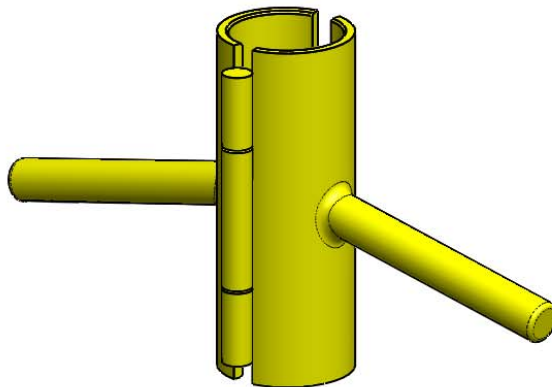

Product & Packaging Specs

CDT-07 Cap Driving Tool

Item #: 50890

ITEM NO.	QTY.	PART NUMBER	DESCRIPTION
1	1	50890-11	CDT-07 Cap Driving Tool-left side
2	1	50890-12	CDT-07 Cap Driving Tool-right side

Weight: 6.24 LBS
 Scale: 1:4
 Last updated: 4/29/2016

50890

Product & Packaging Specs

CDT-07 Cap Driving Tool

Item #: 50890

Weight: 6.24 LBS
Scale: 1:2
Last updated: 4/29/2016

50890