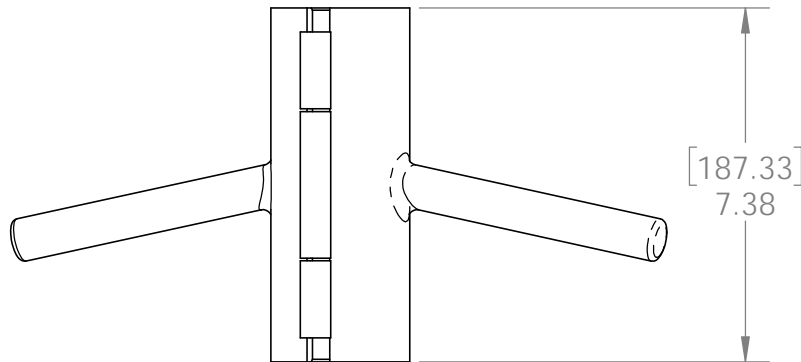

Product & Packaging Specs

CDT-07 Cap Driving Tool

Item #: 50890

ITEM NO.	QTY.	PART NUMBER	DESCRIPTION
1	1	50890-11	CDT-07 Cap Driving Tool-left side
2	1	50890-12	CDT-07 Cap Driving Tool-right side

Weight: 6.24 LBS
 Scale: 1:4
 Last updated: 4/29/2016

50890

Product & Packaging Specs

CDT-07 Cap Driving Tool

Item #: 50890

Weight: 6.24 LBS
Scale: 1:2
Last updated: 4/29/2016

50890