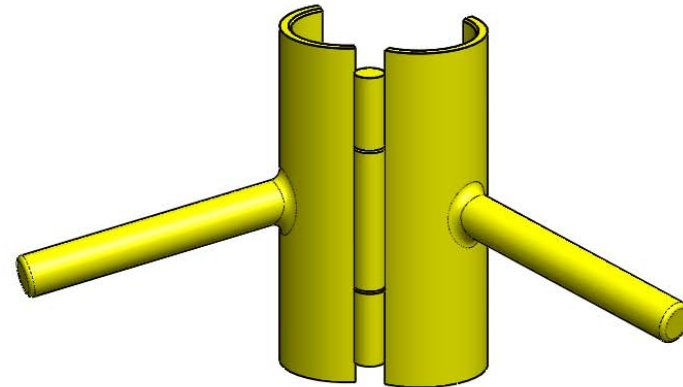

Product & Packaging Specs

CDT-07 Cap Driving Tool

Item #: 50890

ITEM NO.	QTY.	PART NUMBER	DESCRIPTION
1	1	50890-11	CDT-07 Cap Driving Tool-left side
2	1	50890-12	CDT-07 Cap Driving Tool-right side

Weight: 6.24 LBS
 Scale: 1:4
 Last updated: 4/29/2016

50890

Product & Packaging Specs

CDT-07 Cap Driving Tool

Item #: 50890

Weight: 6.24 LBS
Scale: 1:2
Last updated: 4/29/2016

50890