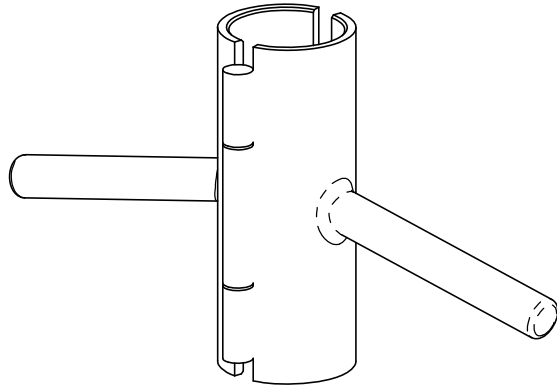

Product & Packaging Specs

CDT-07 Cap Driving Tool

Item #: 50890

ITEM NO.	QTY.	PART NUMBER	DESCRIPTION
1	1	50890-11	CDT-07 Cap Driving Tool-left side
2	1	50890-12	CDT-07 Cap Driving Tool-right side

Weight: 6.24 LBS
 Scale: 1:4
 Last updated: 4/29/2016

50890

Product & Packaging Specs

CDT-07 Cap Driving Tool

Item #: 50890

Weight: 6.24 LBS
Scale: 1:2
Last updated: 4/29/2016

50890