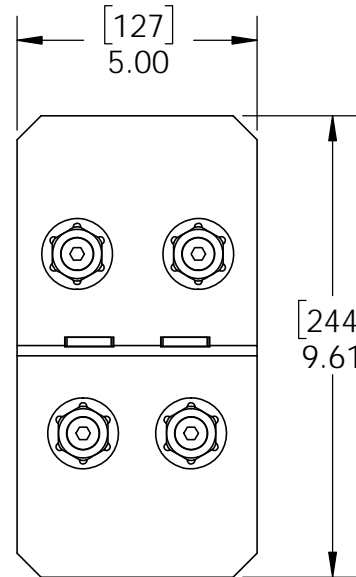

## Laredo Sunset

Installation Instructions, 56610 & 56635

kit contains 2 assemblies

kit contains 2 assemblies