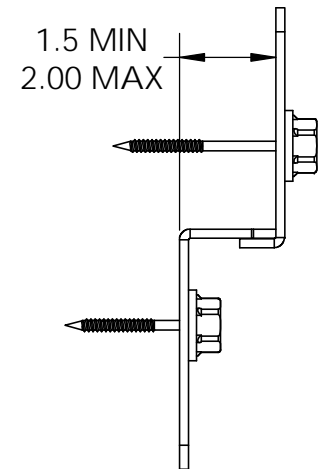

## Laredo Sunset

Installation Instructions, 56610 & 56635

kit contains 2 assemblies

kit contains 2 assemblies