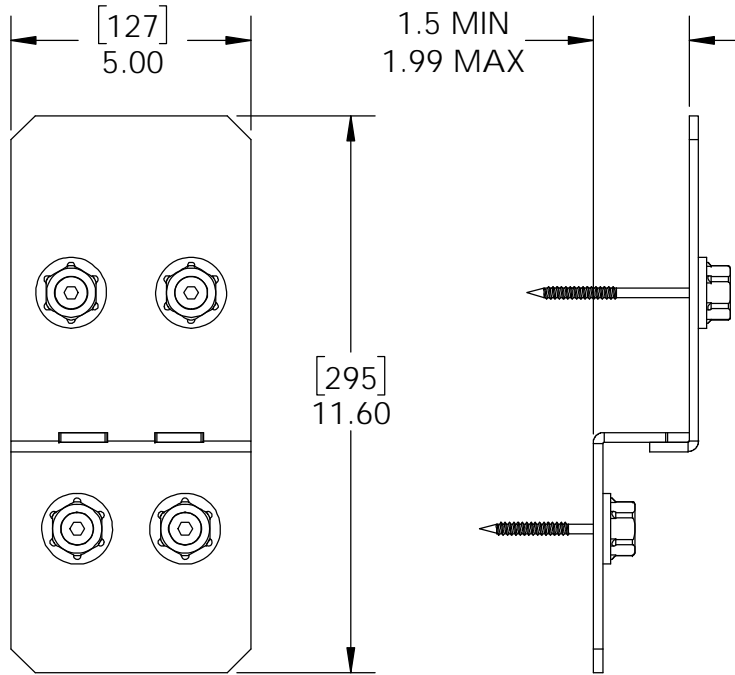

51710

Ironwood

Installation Instructions, 5XX10 & 5XX35