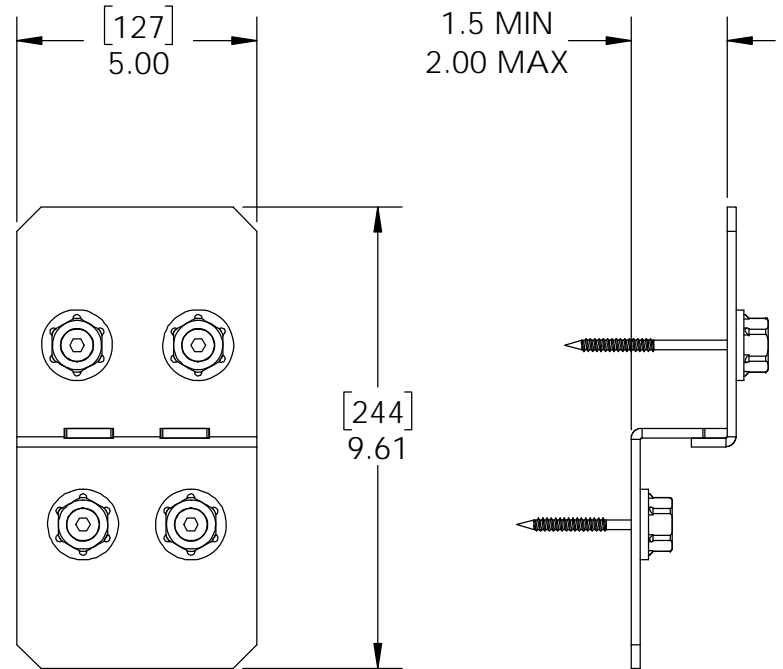

51735

Ironwood

Installation Instructions, 5XX10 & 5XX35