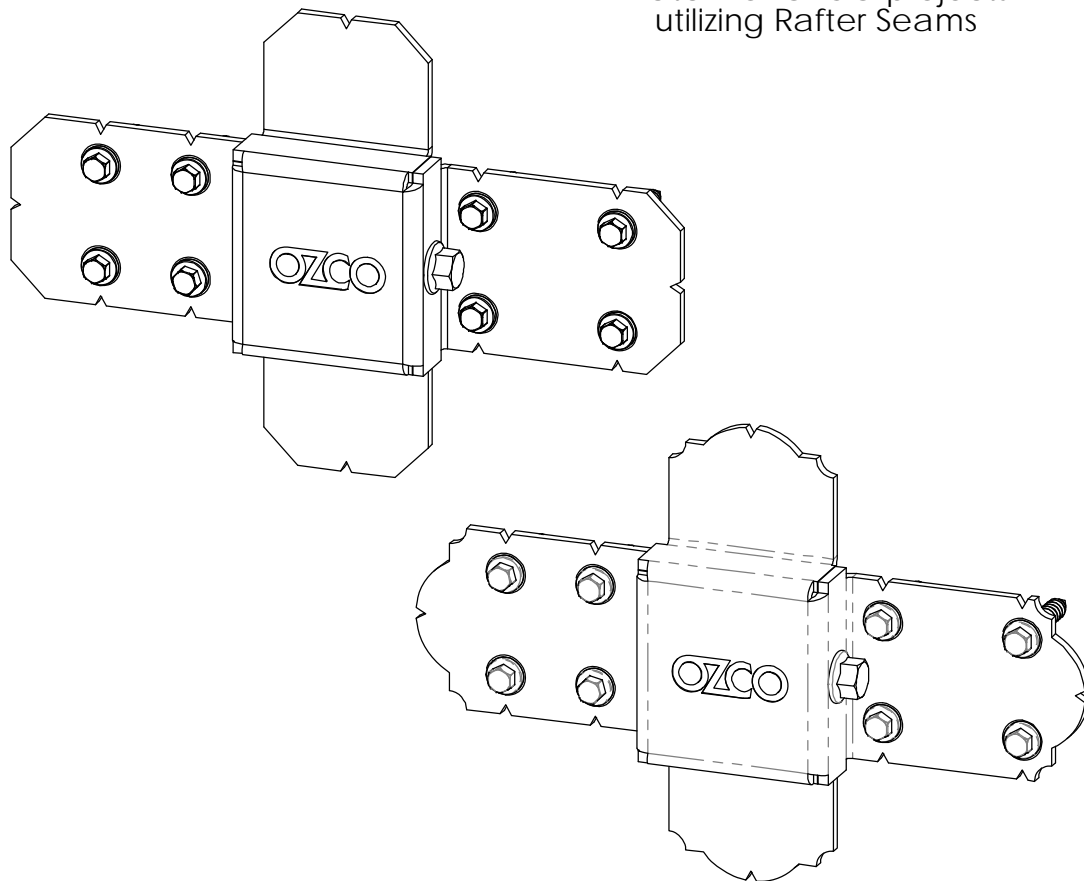

DESIGN

PURCHASE

CONSTRUCT

ENJOY

Installation Instructions, Rafter Seams

Rafter Seam (RS-IW) 51793

Rafter Seam (RS-LS) 56693

note fantastic arc capabilities!

watch for OZCO projects
utilizing Rafter Seams

join 2 boards inline with style & strength

Printing Documents from ISSUU

Unfortunately, there is currently no way to print content directly through issuu. To print a publication, you will need to download it and print it from your computer.

Overview

Installation Instructions, Rafter Seams

assemble finger tight as shown

line up edge and alignment feature by turning bolt to evenly center assembly prior to installation

alignment feature

edge

Basic Assembly step 1