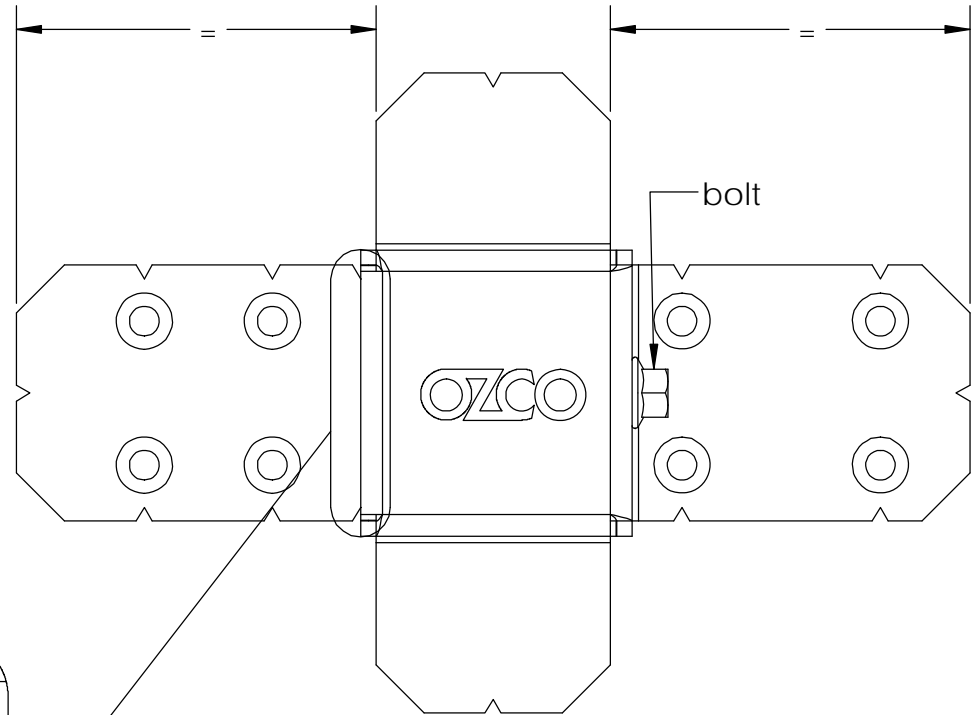

DESIGN

PURCHASE

CONSTRUCT

ENJOY

Installation Instructions, Rafter Seams

Rafter Seam (RS-IW) 51793

Rafter Seam (RS-LS) 56693

note fantastic arc capabilities!

Overview

Installation Instructions, Rafter Seams

assemble finger tight as shown

line up edge and alignment feature by turning bolt to evenly center assembly prior to installation

alignment feature

edge

Basic Assembly step 1