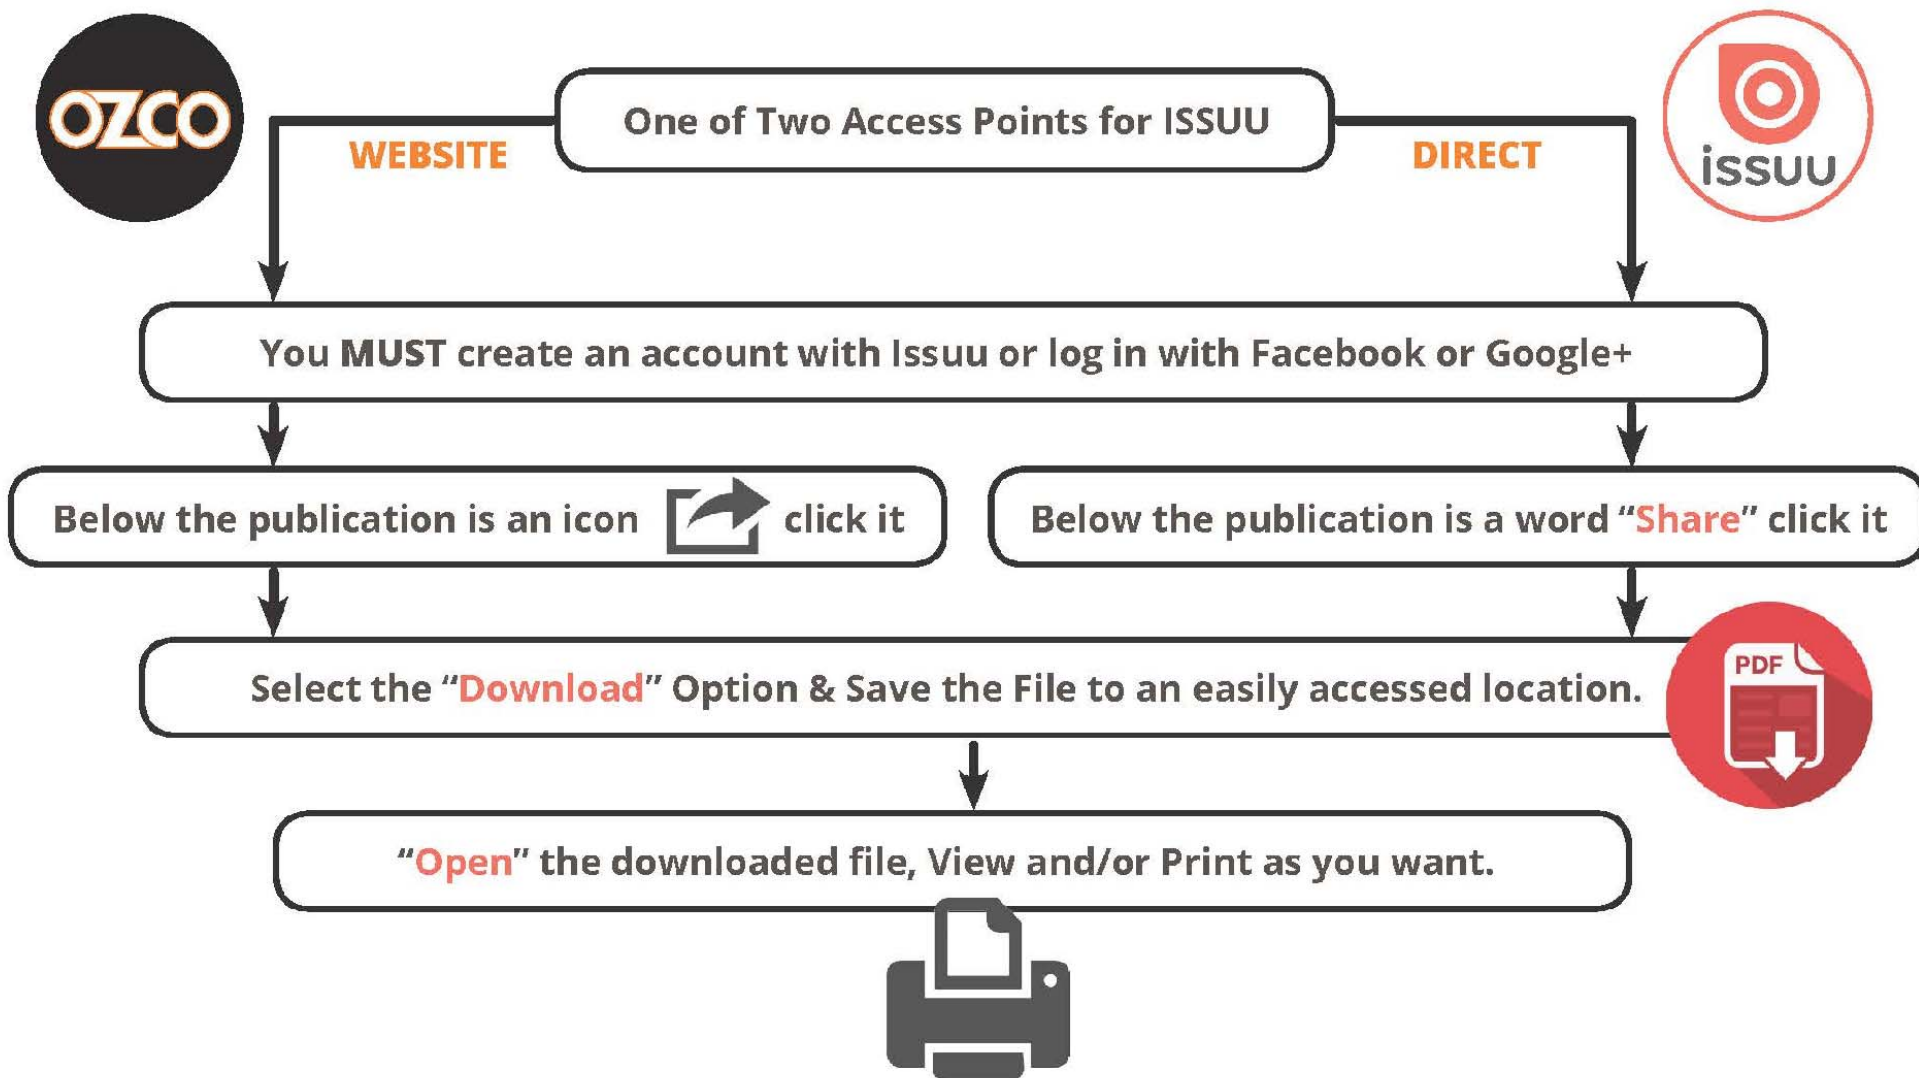

watch for OZCO projects
utilizing Rafter Seams

join 2 boards inline with style & strength

Printing Documents from ISSUU

Unfortunately, there is currently no way to print content directly through issuu. To print a publication, you will need to download it and print it from your computer.

Overview

Installation Instructions, Rafter Seams

assemble finger tight as shown

line up edge and alignment feature by turning bolt to evenly center assembly prior to installation

alignment feature

edge

Basic Assembly step 1