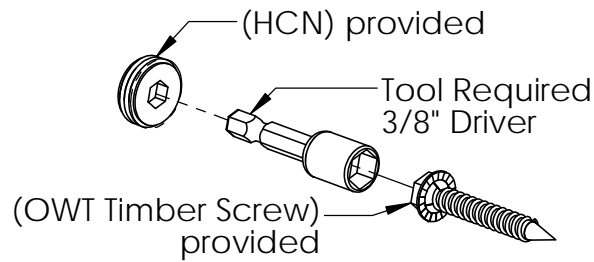

Laredo Sunset & Ironwood

Laredo Sunset
(566XX series)

2 great styles
Same functionality
choose your
connection lifestyle

both styles available for
most products

Ironwood
(517XX series)

Overview

use power driver to install