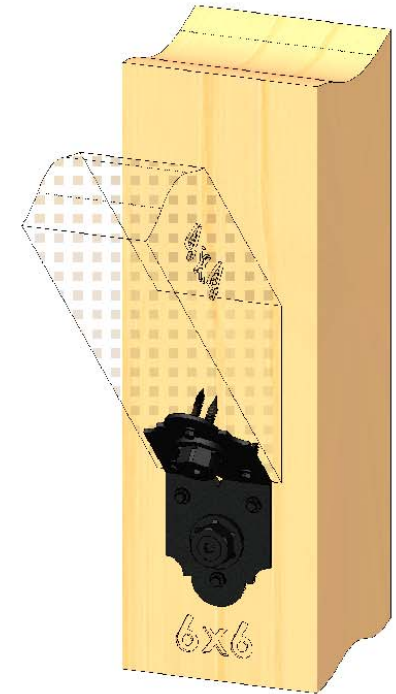

Installation Instructions, 56668 4" Flush Inside 45 (FI45-LS-4) 51768 4" Flush Inside 45 (FI45-IW-4)

Typical Installation
Laredo Sunset shown

Printing Documents from ISSUU

Unfortunately, there is currently no way to print content directly through issuu. To print a publication, you will need to download it and print it from your computer.

Laredo Sunset & Ironwood

Laredo Sunset
(566XX series)

2 great styles
Same functionality
choose your
connection lifestyle

both styles available for
most products

Ironwood
(517XX series)

OZCO BUILDING PRODUCTS ■■■