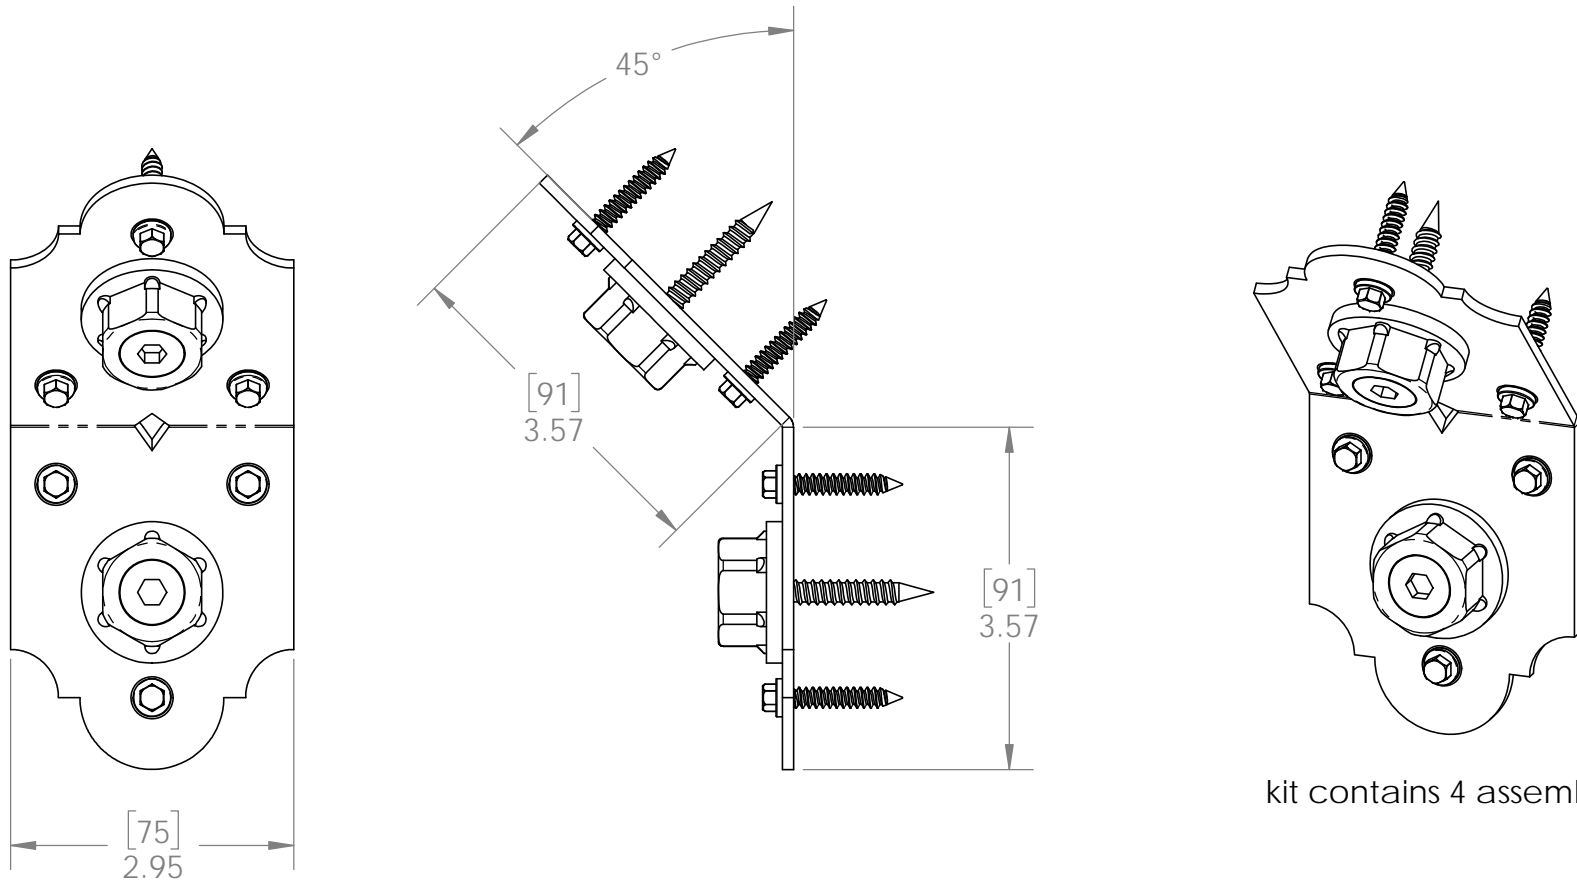

56668

Installation Instructions, 56668