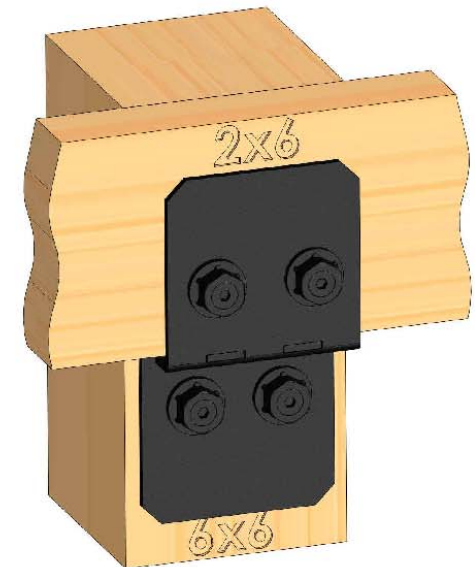

Installation Instructions, 56668 4" Flush Inside 45 (FI45-LS-4) 51768 4" Flush Inside 45 (FI45-IW-4)

Typical Installation
Laredo Sunset shown

Printing Documents from ISSUU

Unfortunately, there is currently no way to print content directly through issuu. To print a publication, you will need to download it and print it from your computer.

Laredo Sunset & Ironwood

Laredo Sunset
(566XX series)

2 great styles
Same functionality
choose your
connection lifestyle

both styles available for
most products

Ironwood
(517XX series)

OZCO BUILDING PRODUCTS ■■■