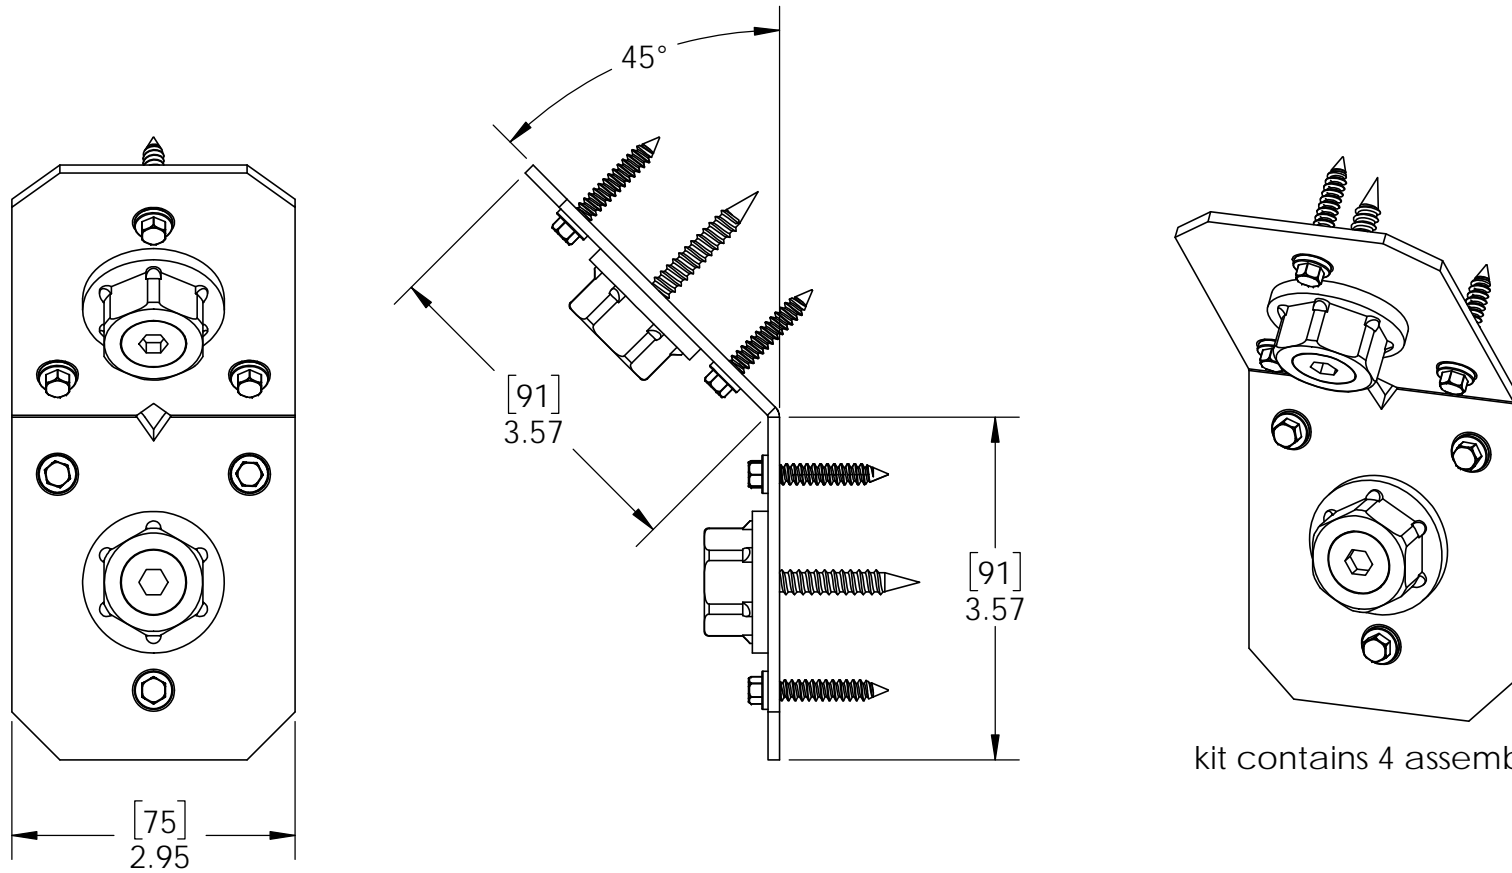

kit contains 4 assemblies

51768

Installation Instructions, 56668