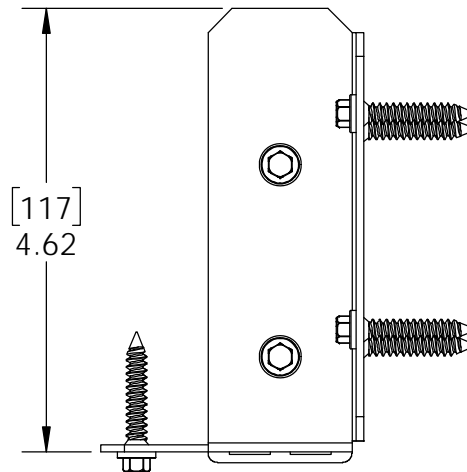

kit includes 6 assemblies

51739

Installation Instructions, 56639