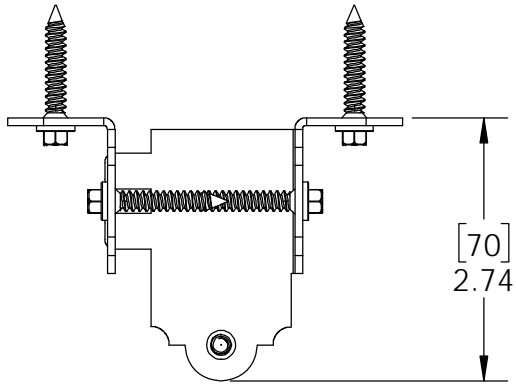

Laredo Sunset
(566XX series)

2 great styles
Same functionality
choose your
connection lifestyle

both styles available for
most products

Ironwood
(517XX series)

OZCO BUILDING PRODUCTS ■■■

kit includes 6 assemblies