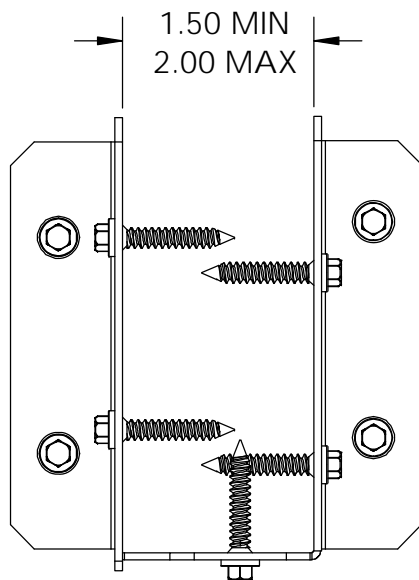

kit includes 6 assemblies

51739

Installation Instructions, 56639