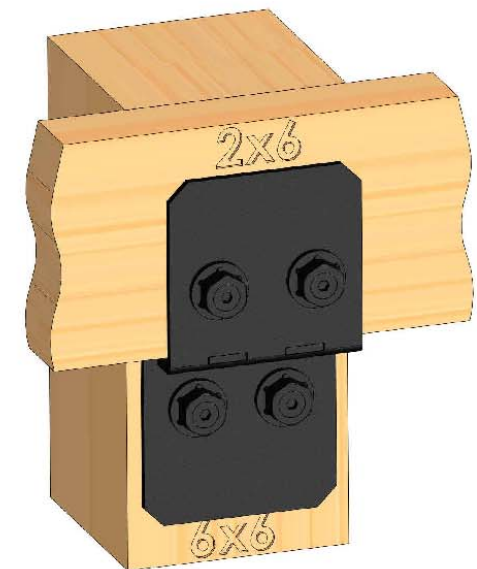

Laredo Sunset
(566XX series)

2 great styles
Same functionality
choose your
connection lifestyle

both styles available for
most products

Ironwood
(517XX series)

OZCO BUILDING PRODUCTS ■■■

kit includes 6 assemblies