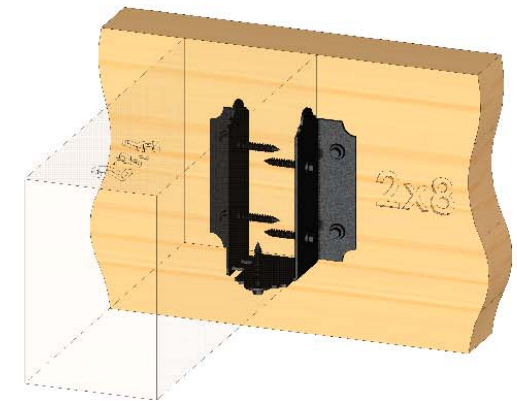

DESIGN

PURCHASE

CONSTRUCT

ENJOY

Installation Instructions,
56639 6-8" Joist Hanger Flush (JHF-68-LS)
51739 6-8" Joist Hanger Flush (JHF-68-IW)

Typical Installation
Laredo Sunset shown

OZCO BUILDING PRODUCTS