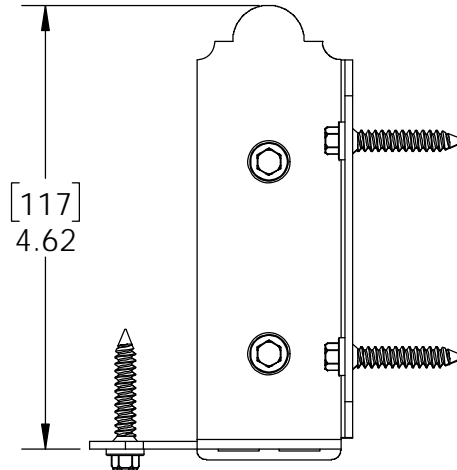

Laredo Sunset
(566XX series)

2 great styles
Same functionality
choose your
connection lifestyle

both styles available for
most products

Ironwood
(517XX series)

OZCO BUILDING PRODUCTS ■■■

kit includes 6 assemblies