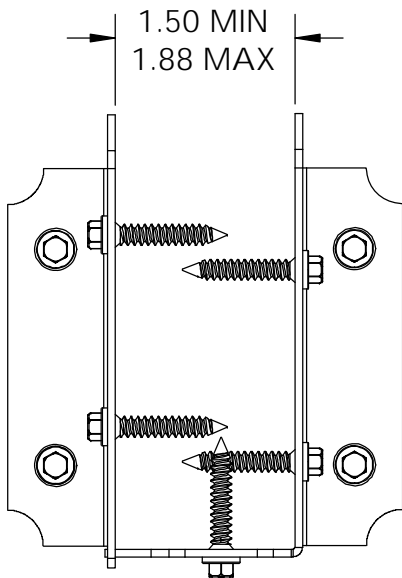

Laredo Sunset
(566XX series)

2 great styles
Same functionality
choose your
connection lifestyle

both styles available for
most products

Ironwood
(517XX series)

OZCO BUILDING PRODUCTS ■■■

kit includes 6 assemblies