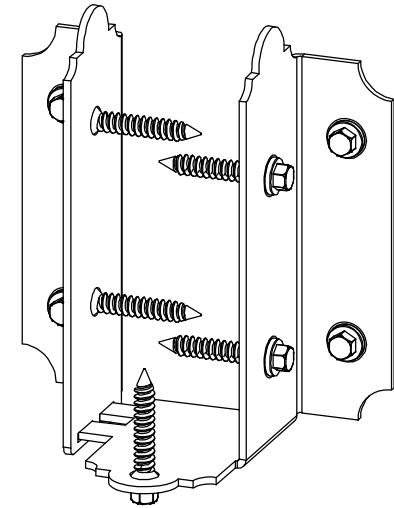

Laredo Sunset
(566XX series)

2 great styles
Same functionality
choose your
connection lifestyle

both styles available for
most products

Ironwood
(517XX series)

OZCO BUILDING PRODUCTS ■■■

kit includes 6 assemblies