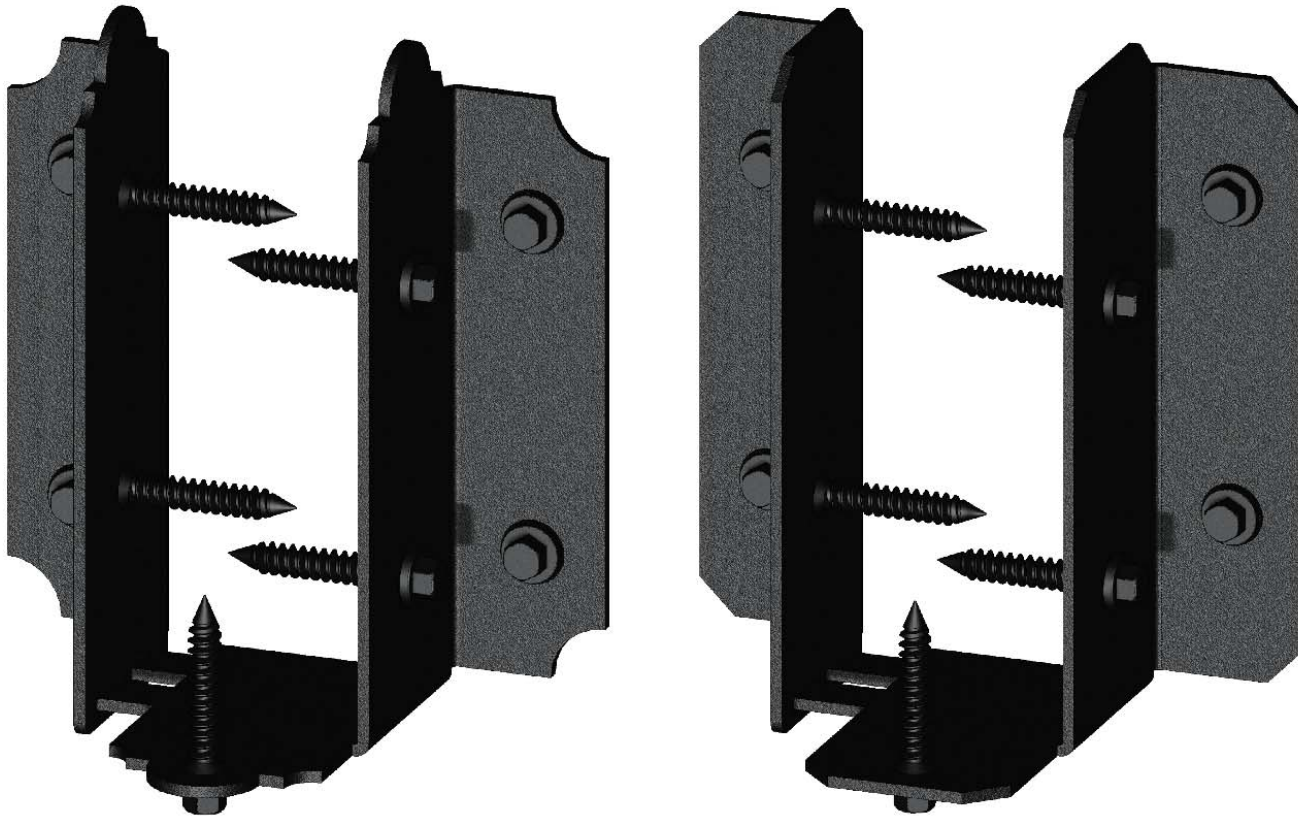

DESIGN

PURCHASE

CONSTRUCT

ENJOY

Installation Instructions,
56639 6-8" Joist Hanger Flush (JHF-68-LS)
51739 6-8" Joist Hanger Flush (JHF-68-IW)

Typical Installation
Laredo Sunset shown

OZCO BUILDING PRODUCTS

Laredo Sunset
(566XX series)

2 great styles
Same functionality
choose your
connection lifestyle

both styles available for
most products

Ironwood
(517XX series)

OZCO BUILDING PRODUCTS ■■■

kit includes 6 assemblies