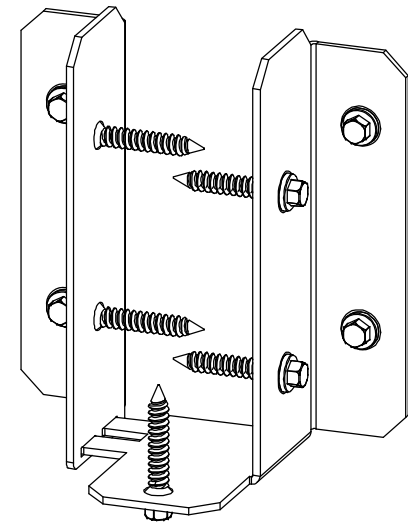

kit includes 6 assemblies

51739

Installation Instructions, 56639