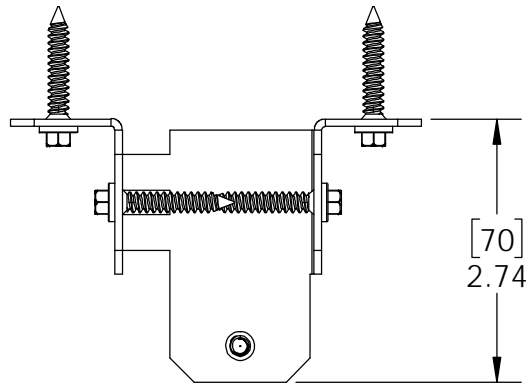

kit includes 6 assemblies

51739

Installation Instructions, 56639