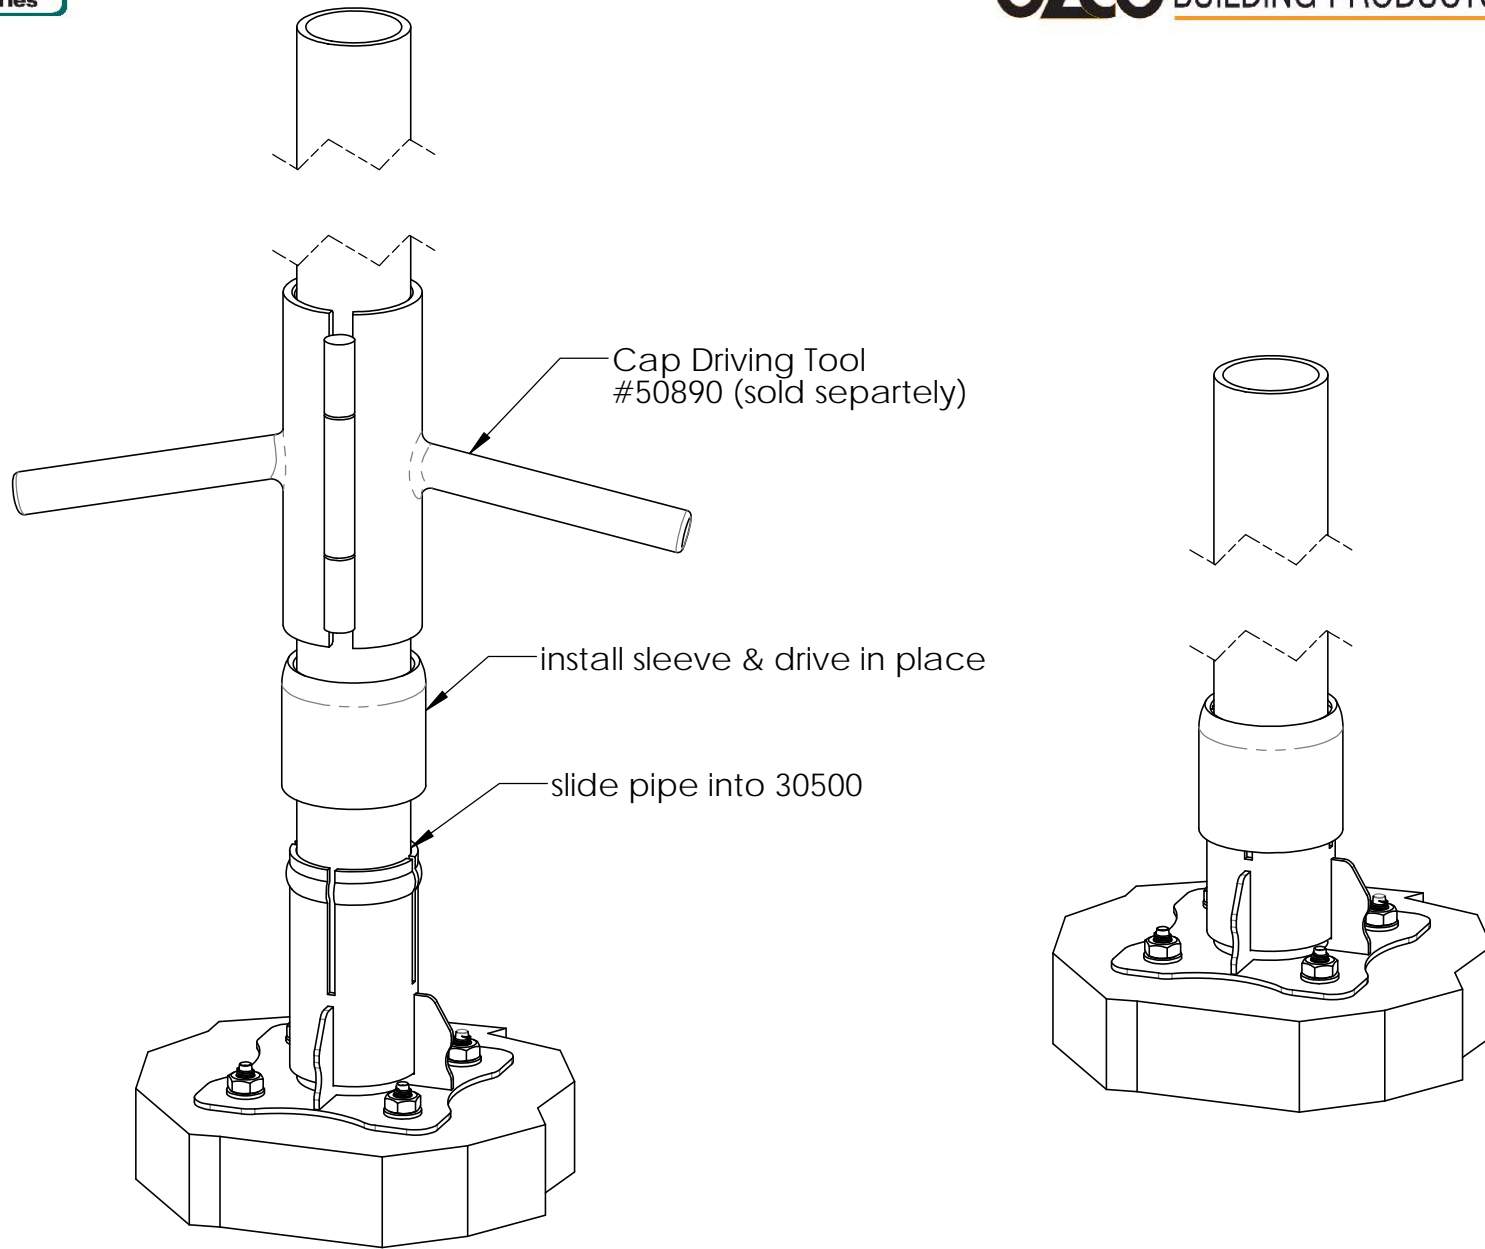

**Installation Instructions,
30500**

2 3/8" Round Post Base (238-IS-PB)

30500

Installation Instructions, 30500

Suggested Tools
(others may be required)

5/16 post anchor
(sold separately)

step 1

Installation Instructions, 30500

step 2

Installation Instructions, 30500

step 3

Installation Instructions, 30500

step 4

Installation Instructions, 30500

step 5
Installation Instructions, 30500