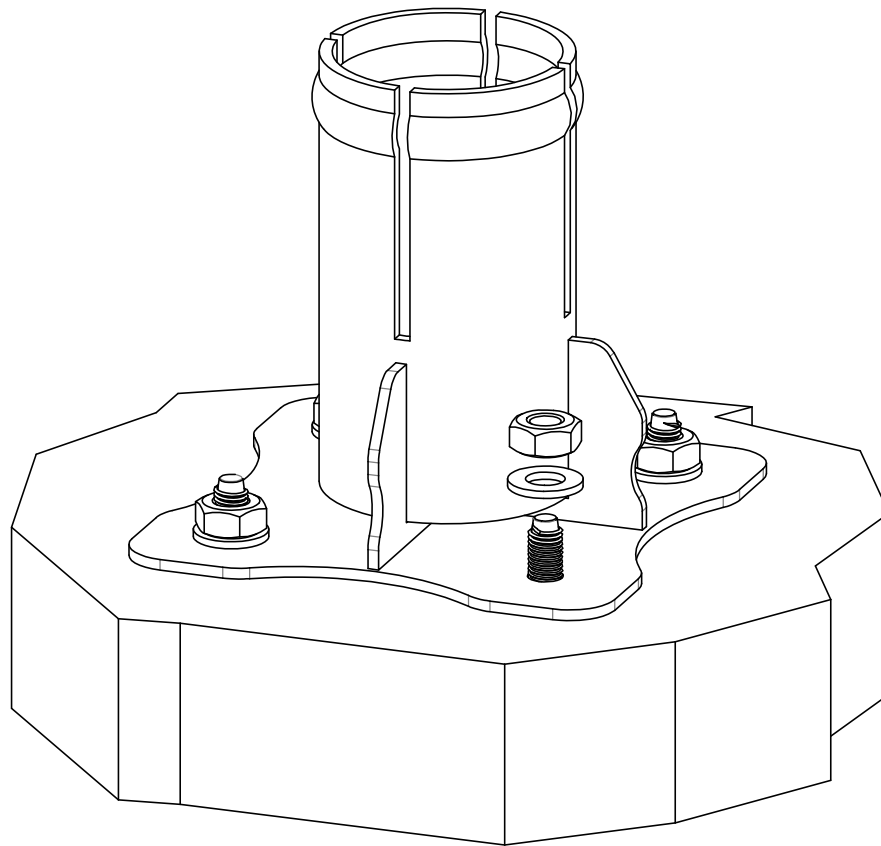

step 3

Installation Instructions, 30500