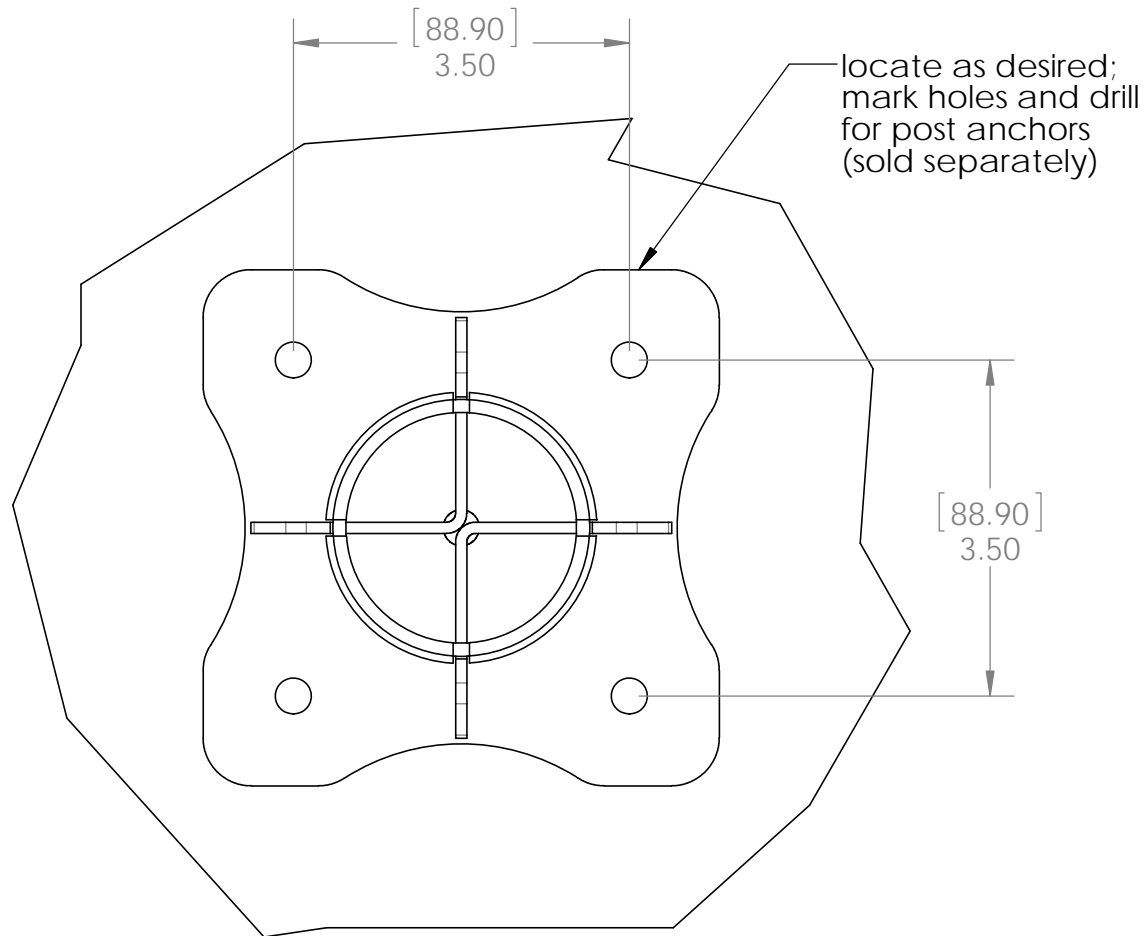

**Installation Instructions,
30500**

2 3/8" Round Post Base (238-IS-PB)

30500

Installation Instructions, 30500

Suggested Tools
(others may be required)

5/16 post anchor
(sold separately)

step 1

Installation Instructions, 30500

step 2

Installation Instructions, 30500

step 3

Installation Instructions, 30500

step 4

Installation Instructions, 30500

step 5
Installation Instructions, 30500