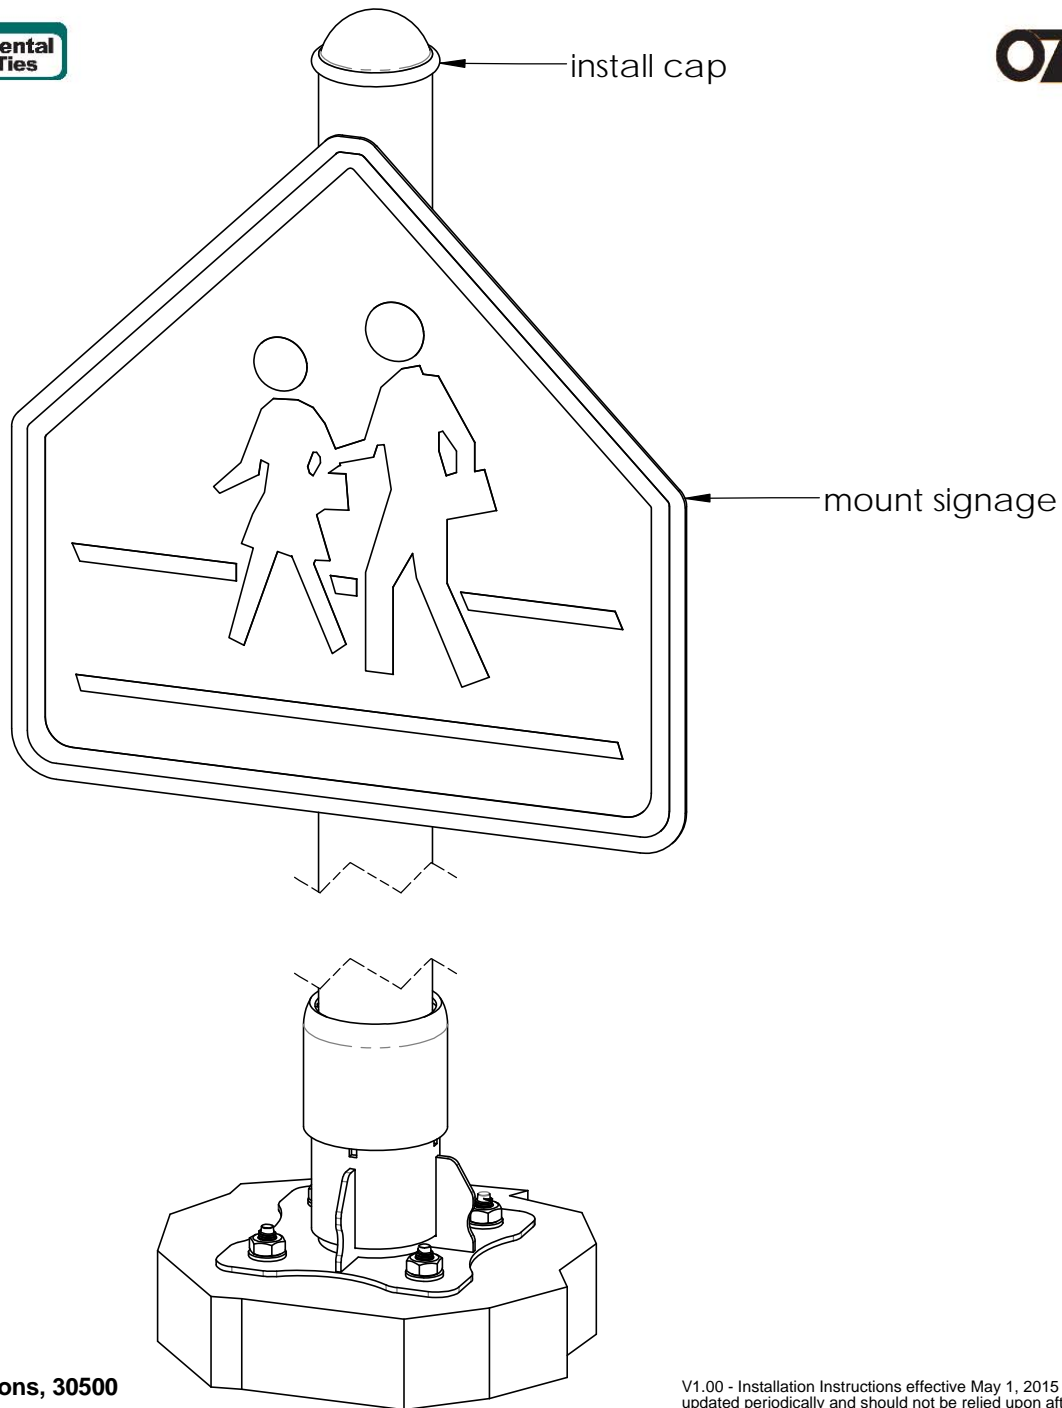

**Installation Instructions,
30500**

2 3/8" Round Post Base (238-IS-PB)

30500

Installation Instructions, 30500

Suggested Tools
(others may be required)

5/16 post anchor
(sold separately)

step 1

Installation Instructions, 30500

step 2

Installation Instructions, 30500

step 3

Installation Instructions, 30500

step 4

Installation Instructions, 30500

step 5
Installation Instructions, 30500