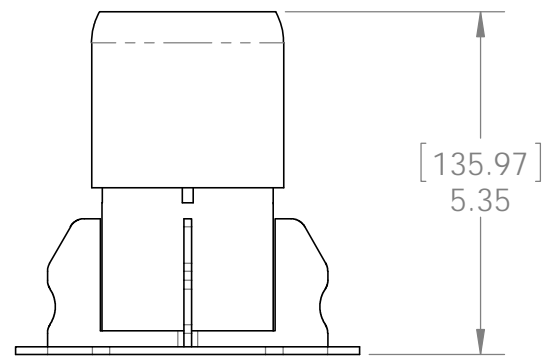

**Installation Instructions,
30500**

2 3/8" Round Post Base (238-IS-PB)

30500

Installation Instructions, 30500

Suggested Tools
(others may be required)

5/16 post anchor
(sold separately)

step 1

Installation Instructions, 30500