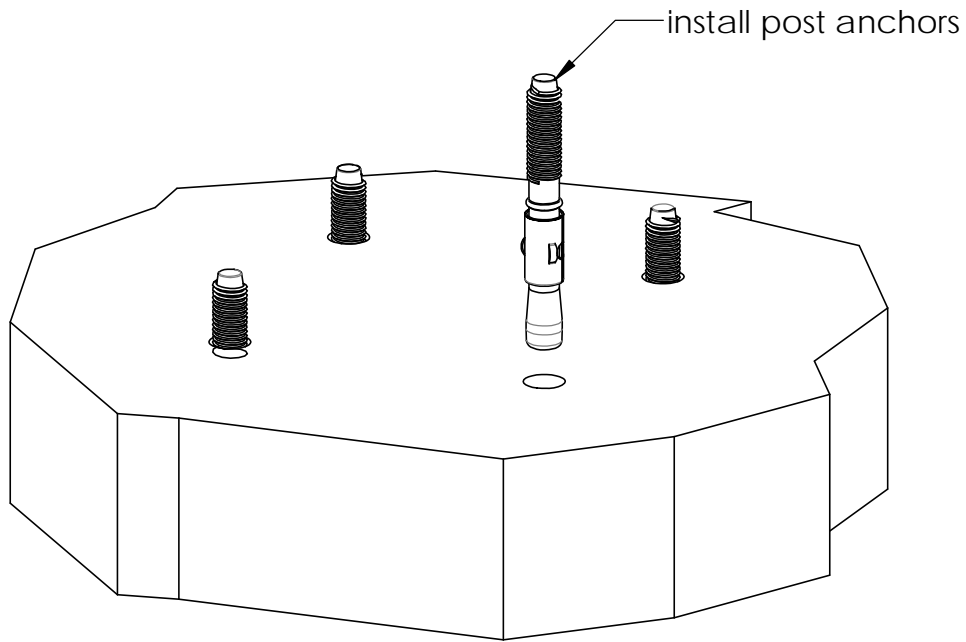

**Installation Instructions,
30500**

2 3/8" Round Post Base (238-IS-PB)

30500

Installation Instructions, 30500

Suggested Tools
(others may be required)

5/16 post anchor
(sold separately)

step 1

Installation Instructions, 30500