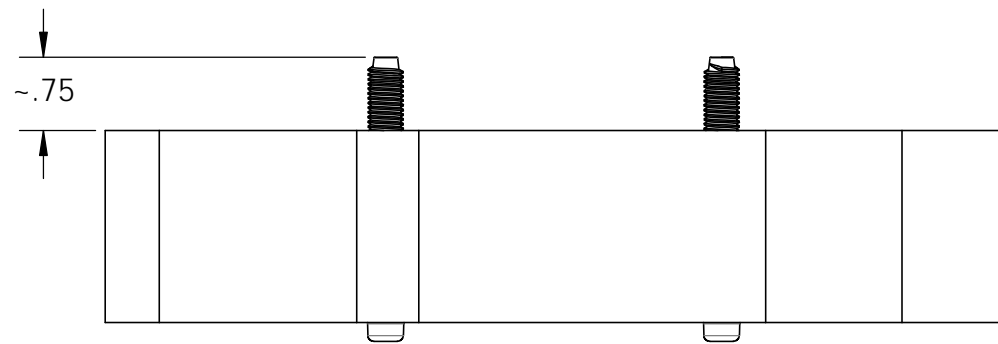

**Installation Instructions,
30500**

2 3/8" Round Post Base (238-IS-PB)

30500

Installation Instructions, 30500

Suggested Tools
(others may be required)

5/16 post anchor
(sold separately)

step 1

Installation Instructions, 30500