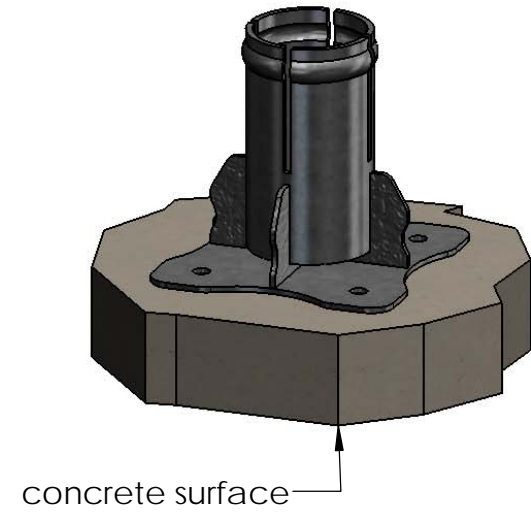

**Installation Instructions,
30500**

2 3/8" Round Post Base (238-IS-PB)

30500

Installation Instructions, 30500

Suggested Tools
(others may be required)

5/16 post anchor
(sold separately)

step 1

Installation Instructions, 30500