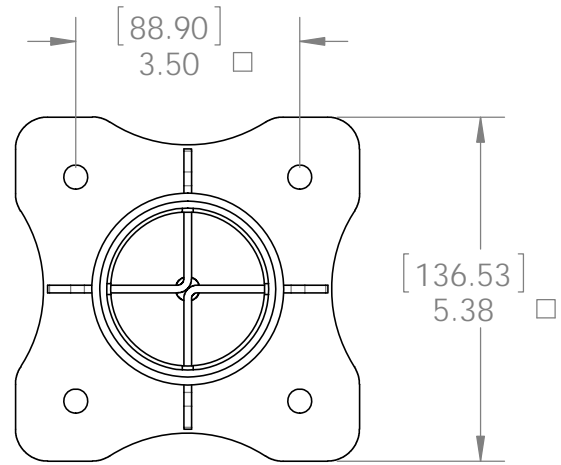

**Installation Instructions,
30500**

2 3/8" Round Post Base (238-IS-PB)

30500

Installation Instructions, 30500

Suggested Tools
(others may be required)

5/16 post anchor
(sold separately)

step 1

Installation Instructions, 30500