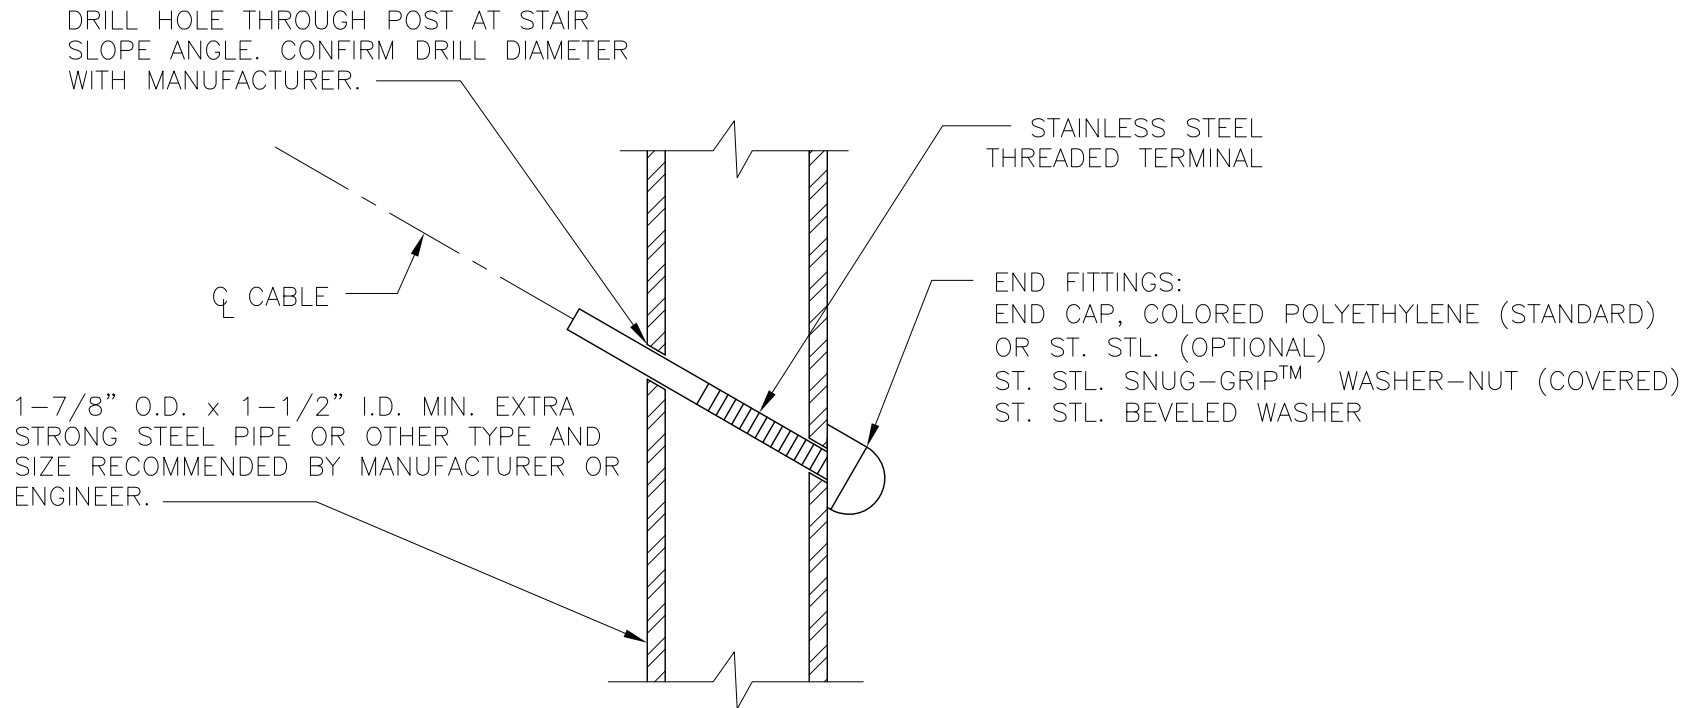

THREADED TERMINAL: STEEL PIPE POST WITH ANGLED TERMINATION – STAIRS

NOTE: DETAIL IS TYPICAL FOR 1/8", 3/16" AND 1/4" DIAMETER STANDARD CABLERAIL™ ASSEMBLIES.

CableRail Reference Drawing:

THREADED TERMINAL FITTING IN STEEL POST AT STAIRS