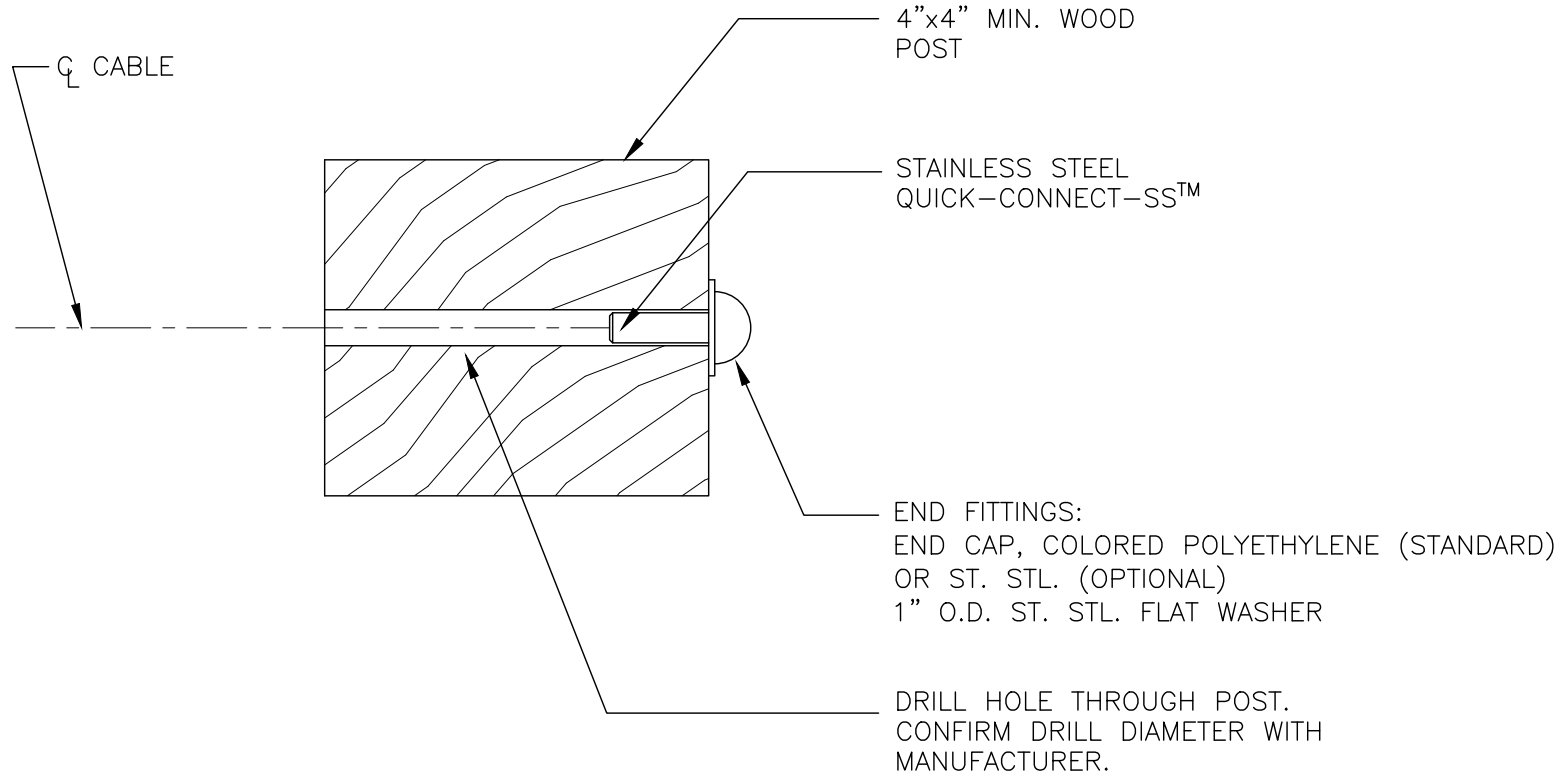

QUICK-CONNECT-SS™ : WOOD POST TERMINATION

NOTE: DETAIL IS TYPICAL FOR BOTH 1/8" AND 3/16" DIAMETER STANDARD CABLERAIL™ ASSEMBLIES.

CableRail Reference Drawing:
QUICK-CONNECT® FITTING IN WOOD

THIS DRAWING IS THE PROPERTY OF FEENEY INC. ANY REPRODUCTION OF THIS DOCUMENT WITHOUT THE EXPRESSED WRITTEN CONSENT OF FEENEY INC. IS STRICTLY PROHIBITED.