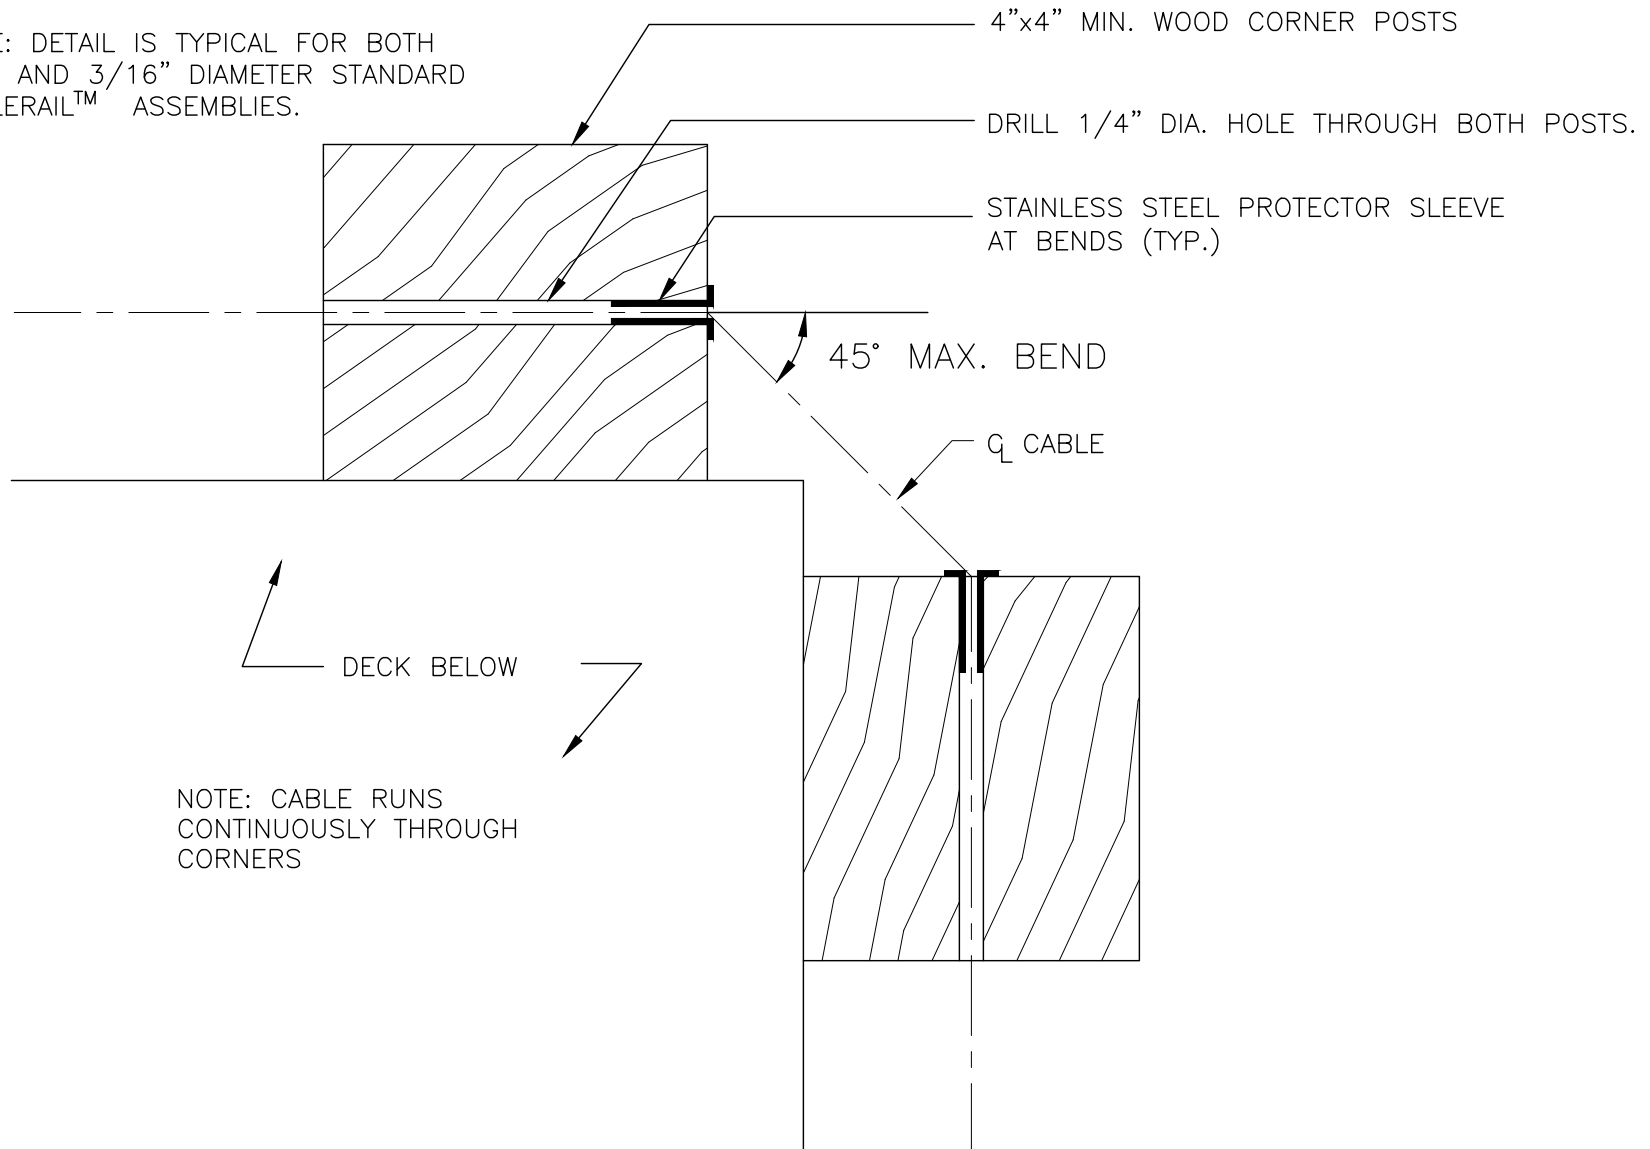

CORNERS: DOUBLE WOOD POSTS WITH
CABLES RUNNING CONTINUOUSLY.

NOTE: DETAIL IS TYPICAL FOR BOTH
1/8" AND 3/16" DIAMETER STANDARD
CABLERAIL™ ASSEMBLIES.

NOTE: CABLE RUNS
CONTINUOUSLY THROUGH
CORNERS

CableRail Reference Drawing:
CABLE RAIL IN WOOD FRAMES WITH DOUBLE CORNER POSTS