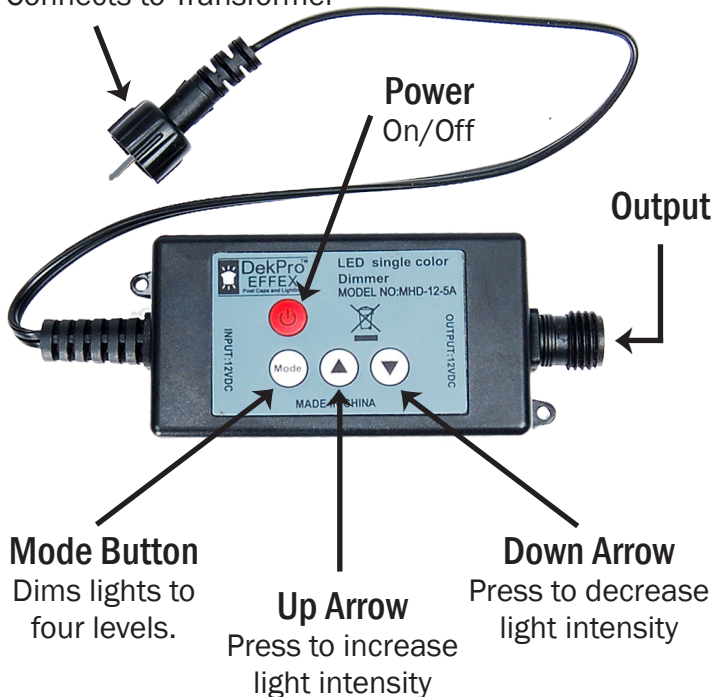

DekPro™ EFFEX Remote Dimmer Guide

Input Connection

Connects to Transformer

Mode Button

Dims lights to four levels.

Up Arrow

Press to increase light intensity

Down Arrow

Press to decrease light intensity

Caution: When using dimmer, ensure all components are connected before powering transformer

DekPro™ EFFEX Remote Dimmer

For programming instructions
Visit: www.dekpromfg.com