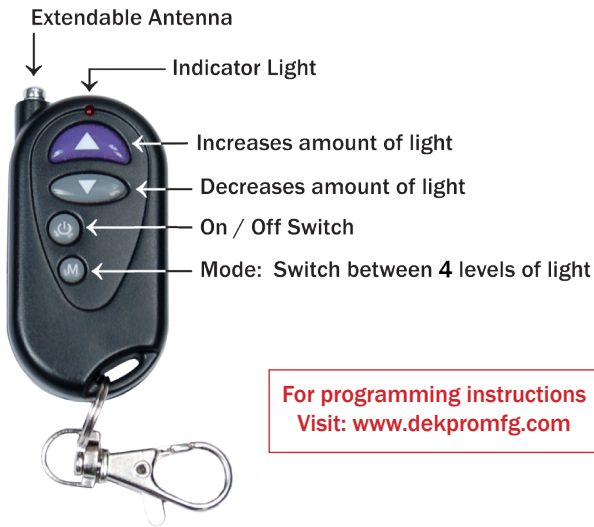

DekPro™ EFFEX Remote Dimmer Guide

Input Connection

Connects to Transformer

Mode Button

Dims lights to four levels.

Up Arrow

Press to increase light intensity

Down Arrow

Press to decrease light intensity

Caution: When using dimmer, ensure all components are connected before powering transformer

DekPro™ EFFEX Remote Dimmer

For programming instructions
Visit: www.dekpromfg.com