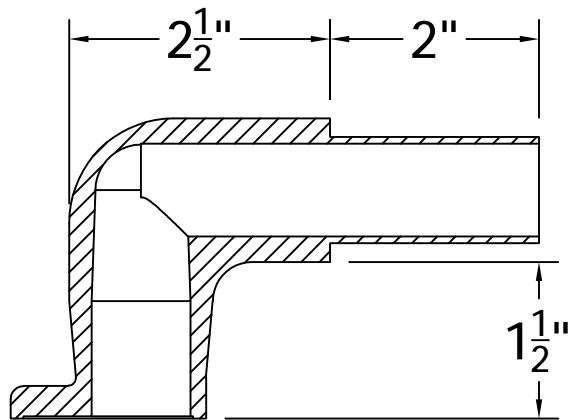

REV.	LOC.	REVISION	DATE

ADA
Continuous Handrail
ALUMINUM

DSI Digger Specialties Inc.
3446 US 6 EAST
Bremen, IN 46506
diggerspecialties.com

DRAWN BY: EH	STYLE:	Wall Return
DATE DRAWN: 07-12-2019	AS SHOWN:	
SCALE = 1":1"	LOC: Z:\Aluminum\ADA Continuous Handrail	REV.
DRAFT NO.: 20190712-1E		