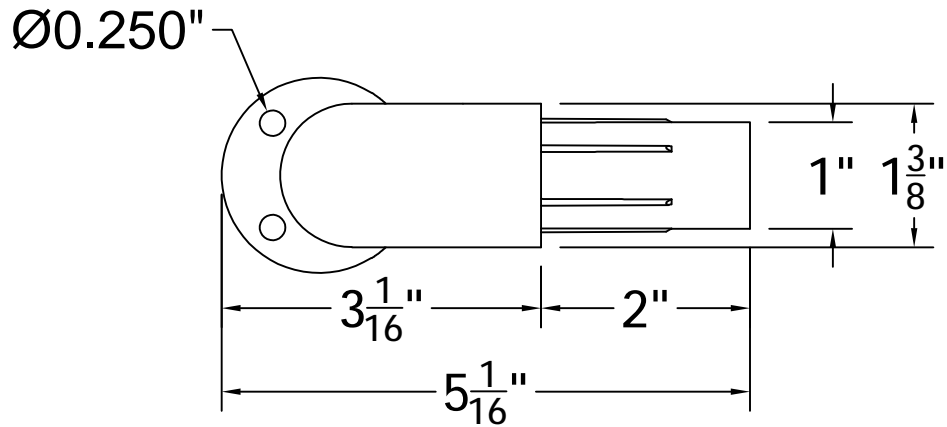

REV.	LOC.	REVISION	DATE

ADA
Continuous Handrail
ALUMINUM

DSI Digger Specialties Inc.
3446 US 6 EAST
Bremen, IN 46506
diggerspecialties.com

DRAWN BY: EH	STYLE:	Wall Return
DATE DRAWN: 07-12-2019	AS SHOWN:	
SCALE = 1":1"	LOC: Z:\Aluminum\ADA Continuous Handrail	REV.
DRAFT NO.: 20190712-1E		