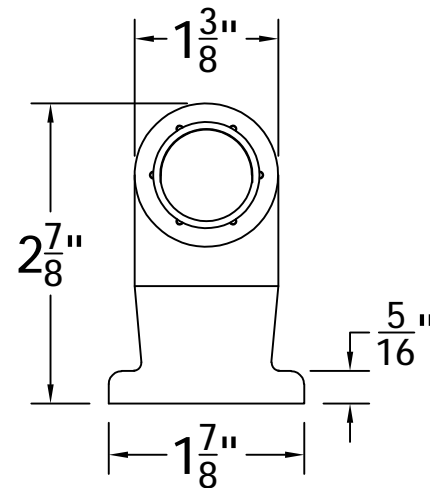

REV.	LOC.	REVISION	DATE

ADA
Continuous Handrail
ALUMINUM

DSI Digger Specialties Inc.
3446 US 6 EAST
Bremen, IN 46506
diggerspecialties.com

DRAWN BY: EH	STYLE:	Wall Return
DATE DRAWN: 07-12-2019	AS SHOWN:	
SCALE = 1":1"	LOC: Z:\Aluminum\ADA Continuous Handrail	REV.
DRAFT NO.: 20190712-1E		

4

3

2

1

D

C

B

A