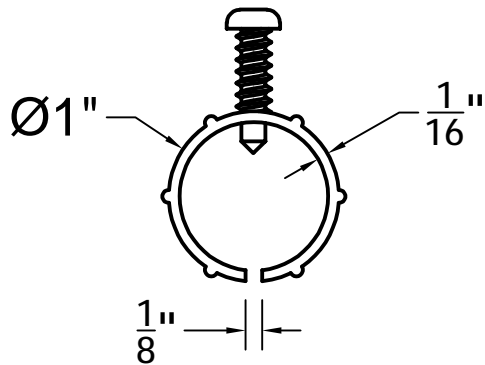

REV.	LOC.	REVISION	DATE

ADA
Continuous Handrail
ALUMINUM

DSI Digger
Specialties
Inc.
3446 US 6 EAST
Bremen, IN 46506
diggerspecialties.com

DRAWN BY: EH	STYLE:	Internal Connector
DATE DRAWN: 07-03-2019	AS SHOWN:	
SCALE = 1":1"	LOC: Z:\Aluminum\ADA Continuous Handrail	REV.
DRAFT NO.: 20190703-1E		