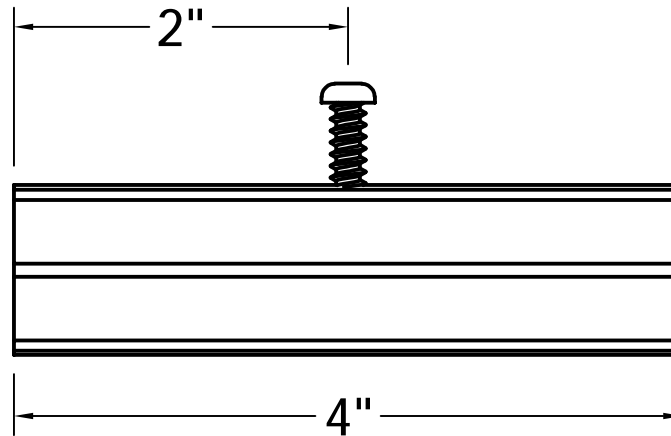

REV.	LOC.	REVISION	DATE

ADA
Continuous Handrail
ALUMINUM

DSI Digger
Specialties
Inc.
3446 US 6 EAST
Bremen, IN 46506
diggerspecialties.com

DRAWN BY: EH	STYLE:	Internal Connector
DATE DRAWN: 07-03-2019	AS SHOWN:	
SCALE = 1":1"	LOC: Z:\Aluminum\ADA Continuous Handrail	REV.
DRAFT NO.: 20190703-1E		