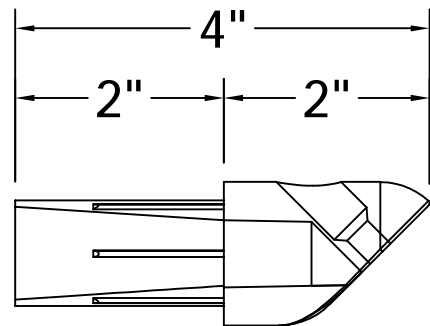

REV.	LOC.	REVISION	DATE

ADA
Continuous Handrail
ALUMINUM

DSI Digger Specialties Inc.
3446 US 6 EAST
Bremen, IN 46506
diggerspecialties.com

DRAWN BY: EH	STYLE:	Adjustable Elbow
DATE DRAWN: 07-12-2019	AS SHOWN:	
SCALE = 1":1"	LOC: Z:\Aluminum\ADA Continuous Handrail	REV.
DRAFT NO.: 20190712-1E		