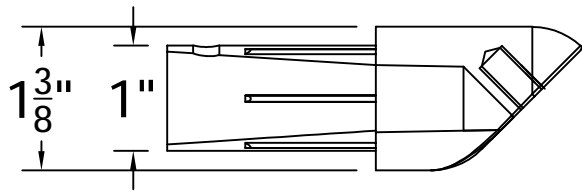

REV.	LOC.	REVISION	DATE

ADA
Continuous Handrail
ALUMINUM

DSI Digger Specialties Inc.
3446 US 6 EAST
Bremen, IN 46506
diggerspecialties.com

DRAWN BY: EH	STYLE:	Adjustable Elbow
DATE DRAWN: 07-12-2019	AS SHOWN:	
SCALE = 1":1"	LOC: Z:\Aluminum\ADA Continuous Handrail	REV.
DRAFT NO.: 20190712-1E		