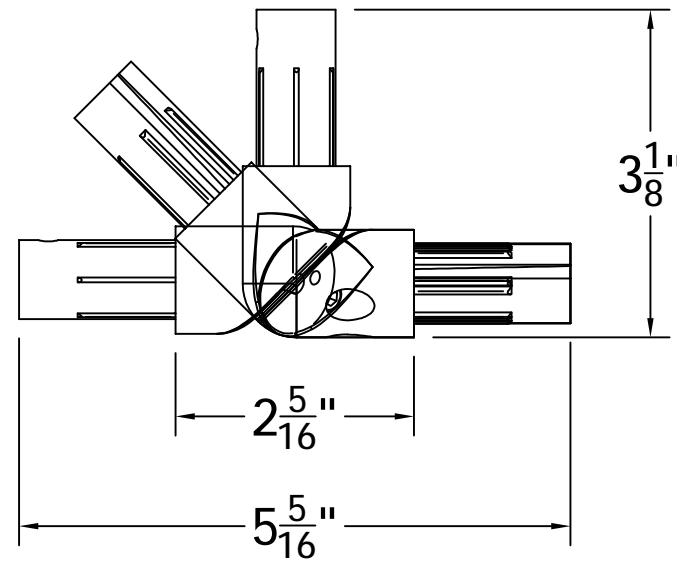

REV.	LOC.	REVISION	DATE

ADA
Continuous Handrail
ALUMINUM

DSI Digger Specialties Inc.
3446 US 6 EAST
Bremen, IN 46506
diggerspecialties.com

DRAWN BY: EH	STYLE:	Adjustable Elbow
DATE DRAWN: 07-12-2019	AS SHOWN:	
SCALE = 1":1"	LOC: Z:\Aluminum\ADA Continuous Handrail	REV.
DRAFT NO.: 20190712-1E		