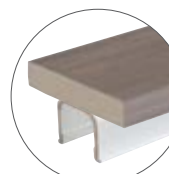

- 4-sided synthetic cap covers the backside, grooves, and composite core
- 25-Year Limited Product Warranty with the three new matte colors boasting a new 25-Year Fade & Stain Warranty
- Extremely durable and low-maintenance
- Unbeatable resistance to mold and mildew keeps railings from rotting, splintering, cracking, or warping
- Advanced resistance to scratches, stains, and insects

*Black or Traditional Walnut colors available for top rail ONLY. Please note that these colors are slightly different from the five Classic Composite colors and will not be an exact match.

Top Rail Options

Premier Railing®
3.5"W x 2.7"H

Trademark Rail™
3.5"W x 2.7"H

RadianceRail®
2.9"W x 2.9"H

Drink Rail

Contemporary Rail*
6.4"W x 0.9"H

CLASSIC COMPOSITE SERIES			
	6'	8'	10'
UNIVERSAL RAIL KIT White only	•	•	
UNIVERSAL RAIL PACK White, Black, Matte Espresso, Matte White, Matte Black	•	•	• Excludes Matte Espresso
PREMIER RAILING® TOP RAIL White, Black, Matte Espresso, Matte White, Matte Black	•	•	• Excludes Matte Espresso
TRADEMARK RAIL™ TOP RAIL White and Matte White	•	•	•
RADIANCE RAIL® White, Black, Matte Espresso, Matte White, Matte Black	•	•	• White and Black only