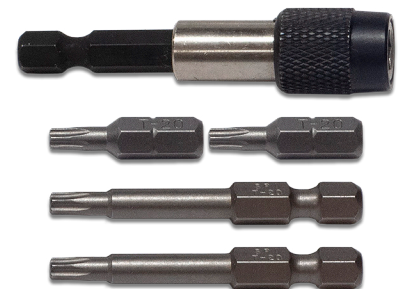

Introducing
GEN II

**THE
ULTIMATE
FASTENERS**

ASSORTMENT KITS

STRUCTURAL

**NEW FOR
2022!!**

Announcing the release of our new **GEN II Star Drive Assortment Kits!** These kits are the perfect accessory - convenient and compact - always ready for use. Equally as useful on the job site as in the home or workshop. The self contained kit has fasteners, bit holder, drive bits and organizer. They are currently available in five models for different uses and installation environments.

AURA™ Cabinet / NOVA™ Lag Screw Assortment Kit Shown

Each Kit Contains Bit Holder, 4 Bits and Adjustable Organizer!

Our Assortment Kits Include Several Variations of the Following Brands

WWW.SCREW-PRODUCTS.COM

STRUCTURAL

AXIS™ Structural Wood Screw For Typical Interior

SKU: 30909-03

(45) 8 x 1"	(30) 8 x 2"	(30) 10 x 3"
(45) 8 x 1-1/4"	(30) 9 x 2-1/2"	(25) 10 x 3-1/2"
(35) 8 x 1-1/2"	(35) 9 x 2-3/4"	(25) 10 x 4"
(25) 8 x 1-3/4"	(35) 9 x 3"	Bit Holder and 4 Bits

AXIS™ Structural Wood Screw For Typical Exterior

SKU: 30910-29

(45) 8 x 3/4"	(25) 8 x 1-3/4"	(35) 9 x 3"
(45) 8 x 1"	(30) 9 x 2"	(30) 10 x 3-1/2"
(45) 8 x 1-1/4"	(30) 9 x 2-1/2"	(25) 10 x 4"
(35) 8 x 1-1/2"	(35) 9 x 2-3/4"	Bit Holder and 4 Bits