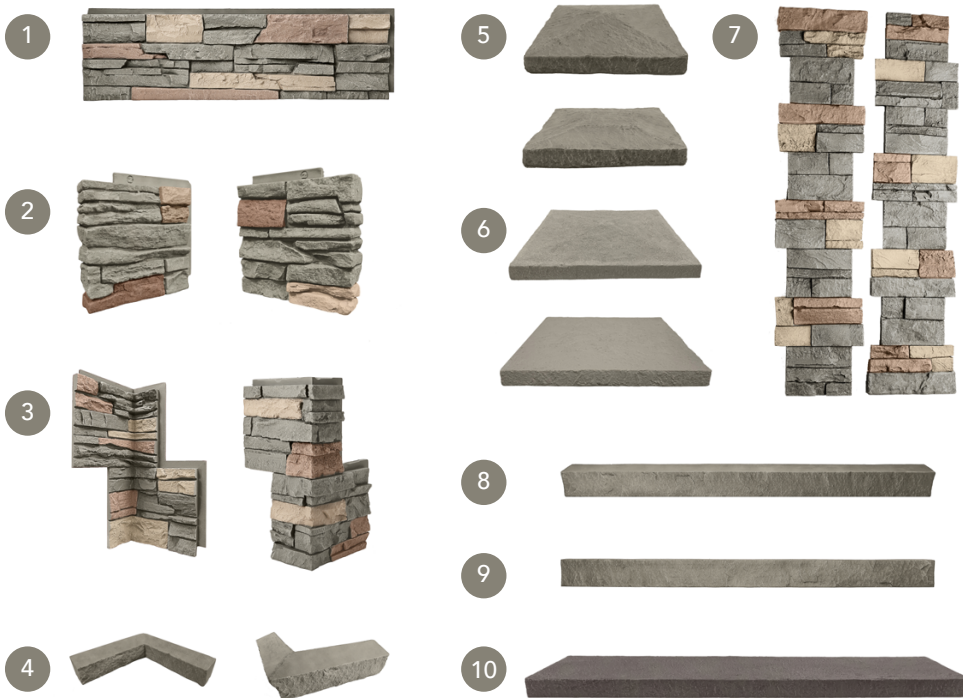

GenStone®

Stratford

Sable and Natural
Tones

“

“GenStone was so easy to work with. I installed the two areas in my photos in five hours total with prep work! This would have taken days if done in stone veneer. I can't believe how real it looks once it is installed. GenStone also has an R rating for insulation which you never get with the veneer. Less time to install freed me up to spend time with my family enjoying my new patio!”

—Steve, Bainbridge, OH

STRATFORD STACKED STONE SYSTEM

- | | | |
|-------------------------------------|----------------------------------|------------------|
| 1. Full Panel | 5. Pillar Cap
(Peaked & Flat) | 7. Pillar Panels |
| 2. 12" Return (Left & Right) | 6. Column Cap
(Peaked & Flat) | 8. Ledger |
| 3. Corner (Inside & Outside) | | 9. Trim |
| 4. Corner Ledger (Inside & Outside) | | 10. Wall Cap |

Stratford Profile Inspiration

The GenStone design team created our iconic Stratford faux stone panels to convey timeless elegance. Their inspiration birthed the likes of Shakespeare and holds centuries-old buildings that have gracefully withstood time. The location: a well-known suburb of England, known as Stratford-Upon-Avon.

Honoring romantic Old English charm, the GenStone Stratford faux stone panel features an understated, yet noble blend of earth tones including slate, rose, and beige. Stratford is an ideal choice for those who want a cool, sophisticated look that brings tradition and style together for one timeless design. Order a sample today to try Stratford on your next project.