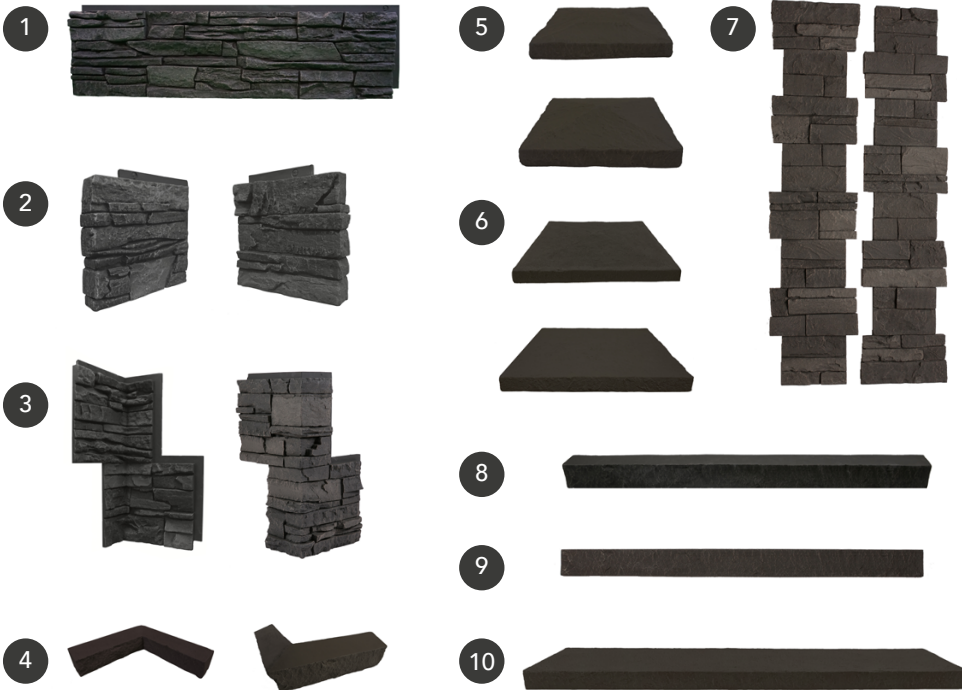

IRON ORE STACKED STONE SYSTEM

1. Full Panel	5. Pillar Cap (Peaked & Flat)	7. Pillar Panels
2. 12" Return (Left & Right)	6. Column Cap (Peaked & Flat)	8. Ledger
3. Corner (Inside & Outside)		9. Trim
4. Corner Ledger (Inside & Outside)		10. Wall Cap

Iron Ore Color Profile Inspiration

Bold and beautiful, GenStone Iron Ore faux stone panels were inspired by the dark, rough terrain of Northern Michigan. The picturesque Upper Peninsula is rich with iron ore deposits and surrounded by the unforgiving Lake Superior. The dark, pitchy rocks and cliffs are left glistening with each cascading wave that pounds against the shore.

Our GenStone design team mirrored this deep, natural allure with our Iron Ore faux stone panels. The design features a strong charcoal base with a satisfying blend of dark and light gray highlights. The Iron Ore panels bring a stunning, strong look to any project. Order your sample today.

Try out our visualizer to see if Iron Ore is the best color choice for your next project!

genstone.com/imagine-stone