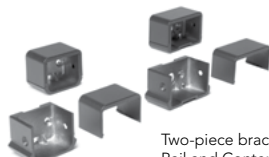

## CONTEMPORARY RAIL

Textured Black

Textured White

Weathered Brown

Bronze

- Welded panels for strength and ease of installation
- 6' and 8' on-center lengths when installing with 2½" posts
- 6' and 8' adjustable stair rail panels
- Square balusters

Top Rail Profile

Bottom Rail Profile

Contemporary Stair Rail Swivel Bracket can be re-assembled to be a multi-angle line rail bracket

Two-piece brackets for Contemporary Rail and Contemporary Cable Rail

**NEW**