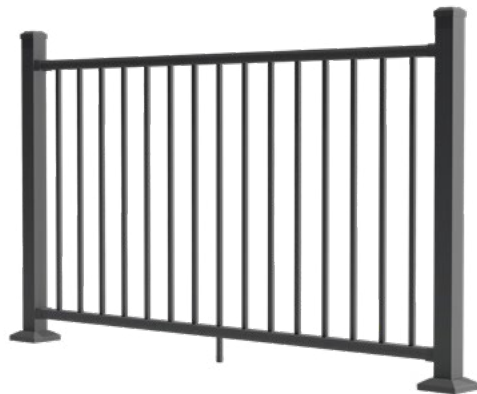

# RAILING

2023 RAILING OVERVIEW

COMPOSITE RAIL WITH WHITE BALUSTERS

ALUMINUM RAPID RAIL

ALUMINUM CONTEMPORARY RAIL IN TEXTURED BLACK WITH POST EXTENSIONS

CONTEMPORARY CABLE RAIL IN TEXTURED BLACK

# COMPOSITE RAILING SYSTEM NEW

Top Rail

Bottom Rail

Composite railing offers:

- Pre-routed top and bottom rails with round aluminum balusters
- Aluminum balusters available in black or white
- Available in 6' and 8' on-center lengths (actual dimension 68")
- 36" rail height
- 4x4 post sleeve kits sold separately
- 6' stair rail kits available
- 22½- and 45-degree angle brackets available

## RAPID RAIL

**NEW**

Textured Black

Top and Bottom Rail Profile

- Easy, quick installation
- Modern design with square balusters
- Available in 6' on-center length when installing with 2½" posts (actual length 68½")
- Code-compliant graspable profile
- Two-piece rails and brackets
- Drop through balusters
- Works with Deckorators® 2½" and 4" aluminum posts