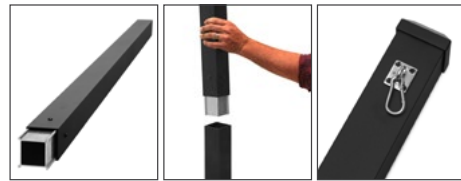

RAILING ACCESSORIES

PRE-ASSEMBLED GATES

- Available in Textured Black and Textured White
- Works with a 48" wide gate opening for 36" rail height
- Includes gate hardware, hinges and latch

CONTEMPORARY GATE JAMB KITS

- Gate Jamb Kit is available in Textured Black, Textured White, Weathered Brown and Bronze
- Available for 36" and 42" rail heights allowing for customized gate sizes
- Includes gate hardware, hinges and latch

CONTINUOUS TOP RAIL BRACKETS

- Compatible with Contemporary Rail and Contemporary Cable railing systems
- Corner, center, end and stair brackets available

ALUMINUM POST EXTENSION

- Measures 66"
- Aluminum hardware included to attach bistro lights
- Compatible with 2½" aluminum post

ALUMINUM SECONDARY HANDRAIL

- ADA-compliant
- Compatible with 2½" or larger posts
- Works with any wood, composite or aluminum railing

DON'T FORGET TO CHECK OUT THE INSTALLATION VIDEOS AVAILABLE ON YOUTUBE!

DECKORATORS.COM 800.556.8449

THE COLORS REPRESENTED HEREIN ARE REPRODUCED WITH PRINTER'S INKS AND MAY VARY FROM ACTUAL FACTORY PRODUCTS. FOR ACTUAL PRODUCT COLORS AND FINISHES, PLEASE VISIT YOUR DECKORATORS DEALER.

Proposition 65 requires businesses to provide warnings to Californians about significant exposures to chemicals that cause cancer, birth defects or other reproductive harm. You can find Deckorators' Proposition 65 warnings at: www.Deckorators.com/Prop65

©2022 UFP Retail Solutions, LLC. All rights reserved. Deckorators is a registered trademark of Deckorators, Inc. 14303_9/22